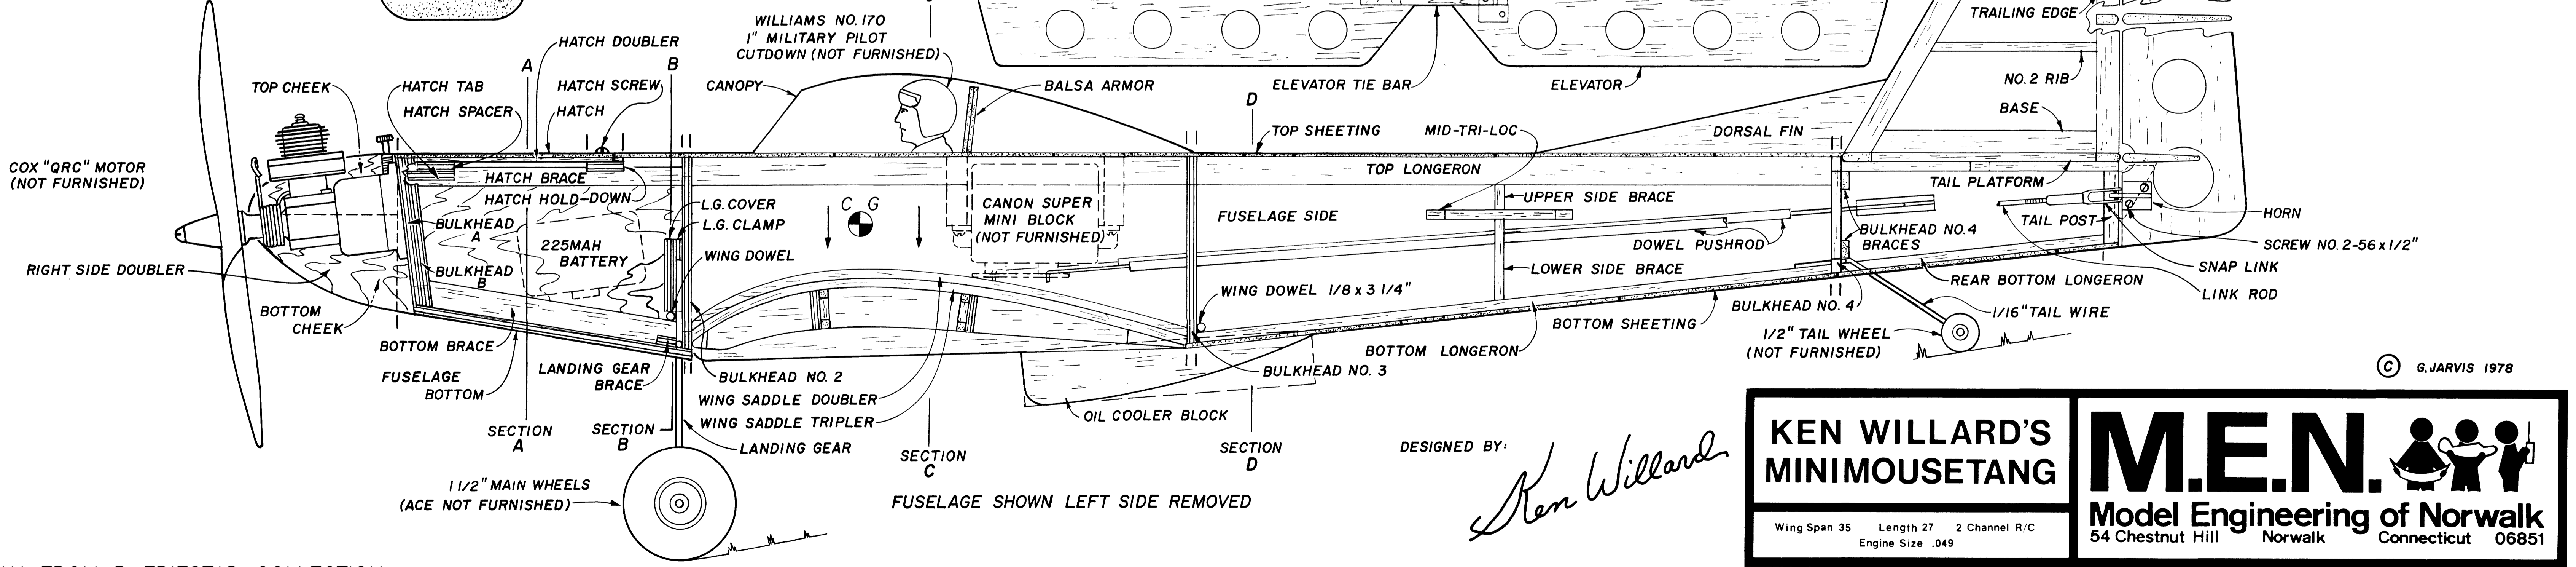

DESIGNED BY:
Ken Willard

KEN WILLARD'S MINIMOUSETANG

Wing Span 35 Length 27 2 Channel R/C
Engine Size .049

M.E.N. Model Engineering of Norwalk
54 Chestnut Hill Norwalk Connecticut 06851