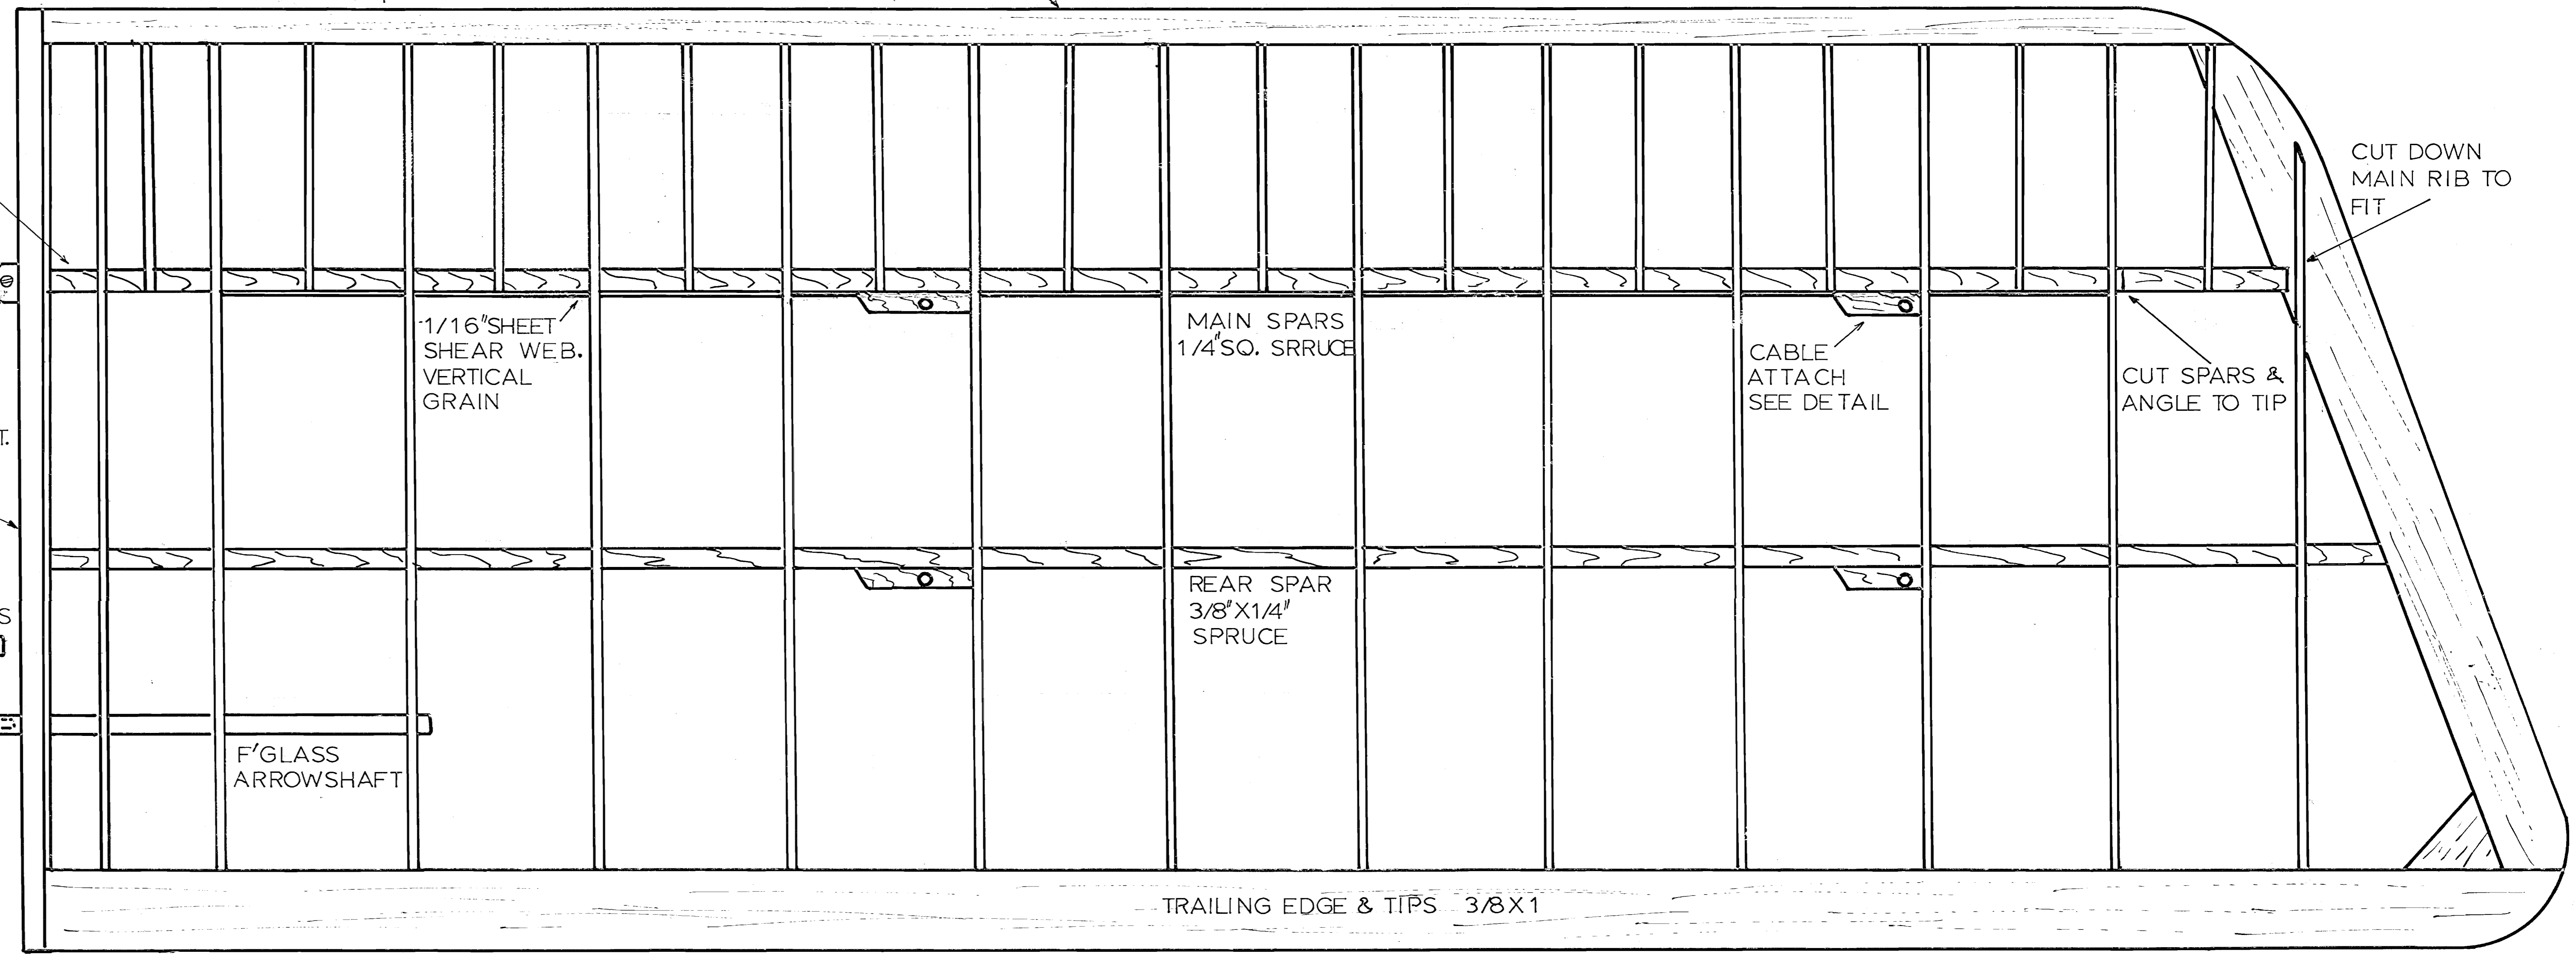

NOTE: FIT SPARS TO BOTTOM OF NOTCHES. FILL ABOVE SPARS WITH SCRAP

NOTE: FOR CLARITY, MANY SCALE DETAILS SUCH AS GUNS, PILOT, ENGINE & RIGGING ARE NOT SHOWN. SEE LIST OF SCALE SOURCES OR REFER TO STANDARD INFORMATION SOURCES.

Fokker E III
 R/C STANDOFF SCALE ~ ADAPTED BY FLOYD E. CARTER
 SCALE: 2" = 1' FOR 4 CHANNEL RADIOS
 DRAWN & INKED: FEB. 1/77