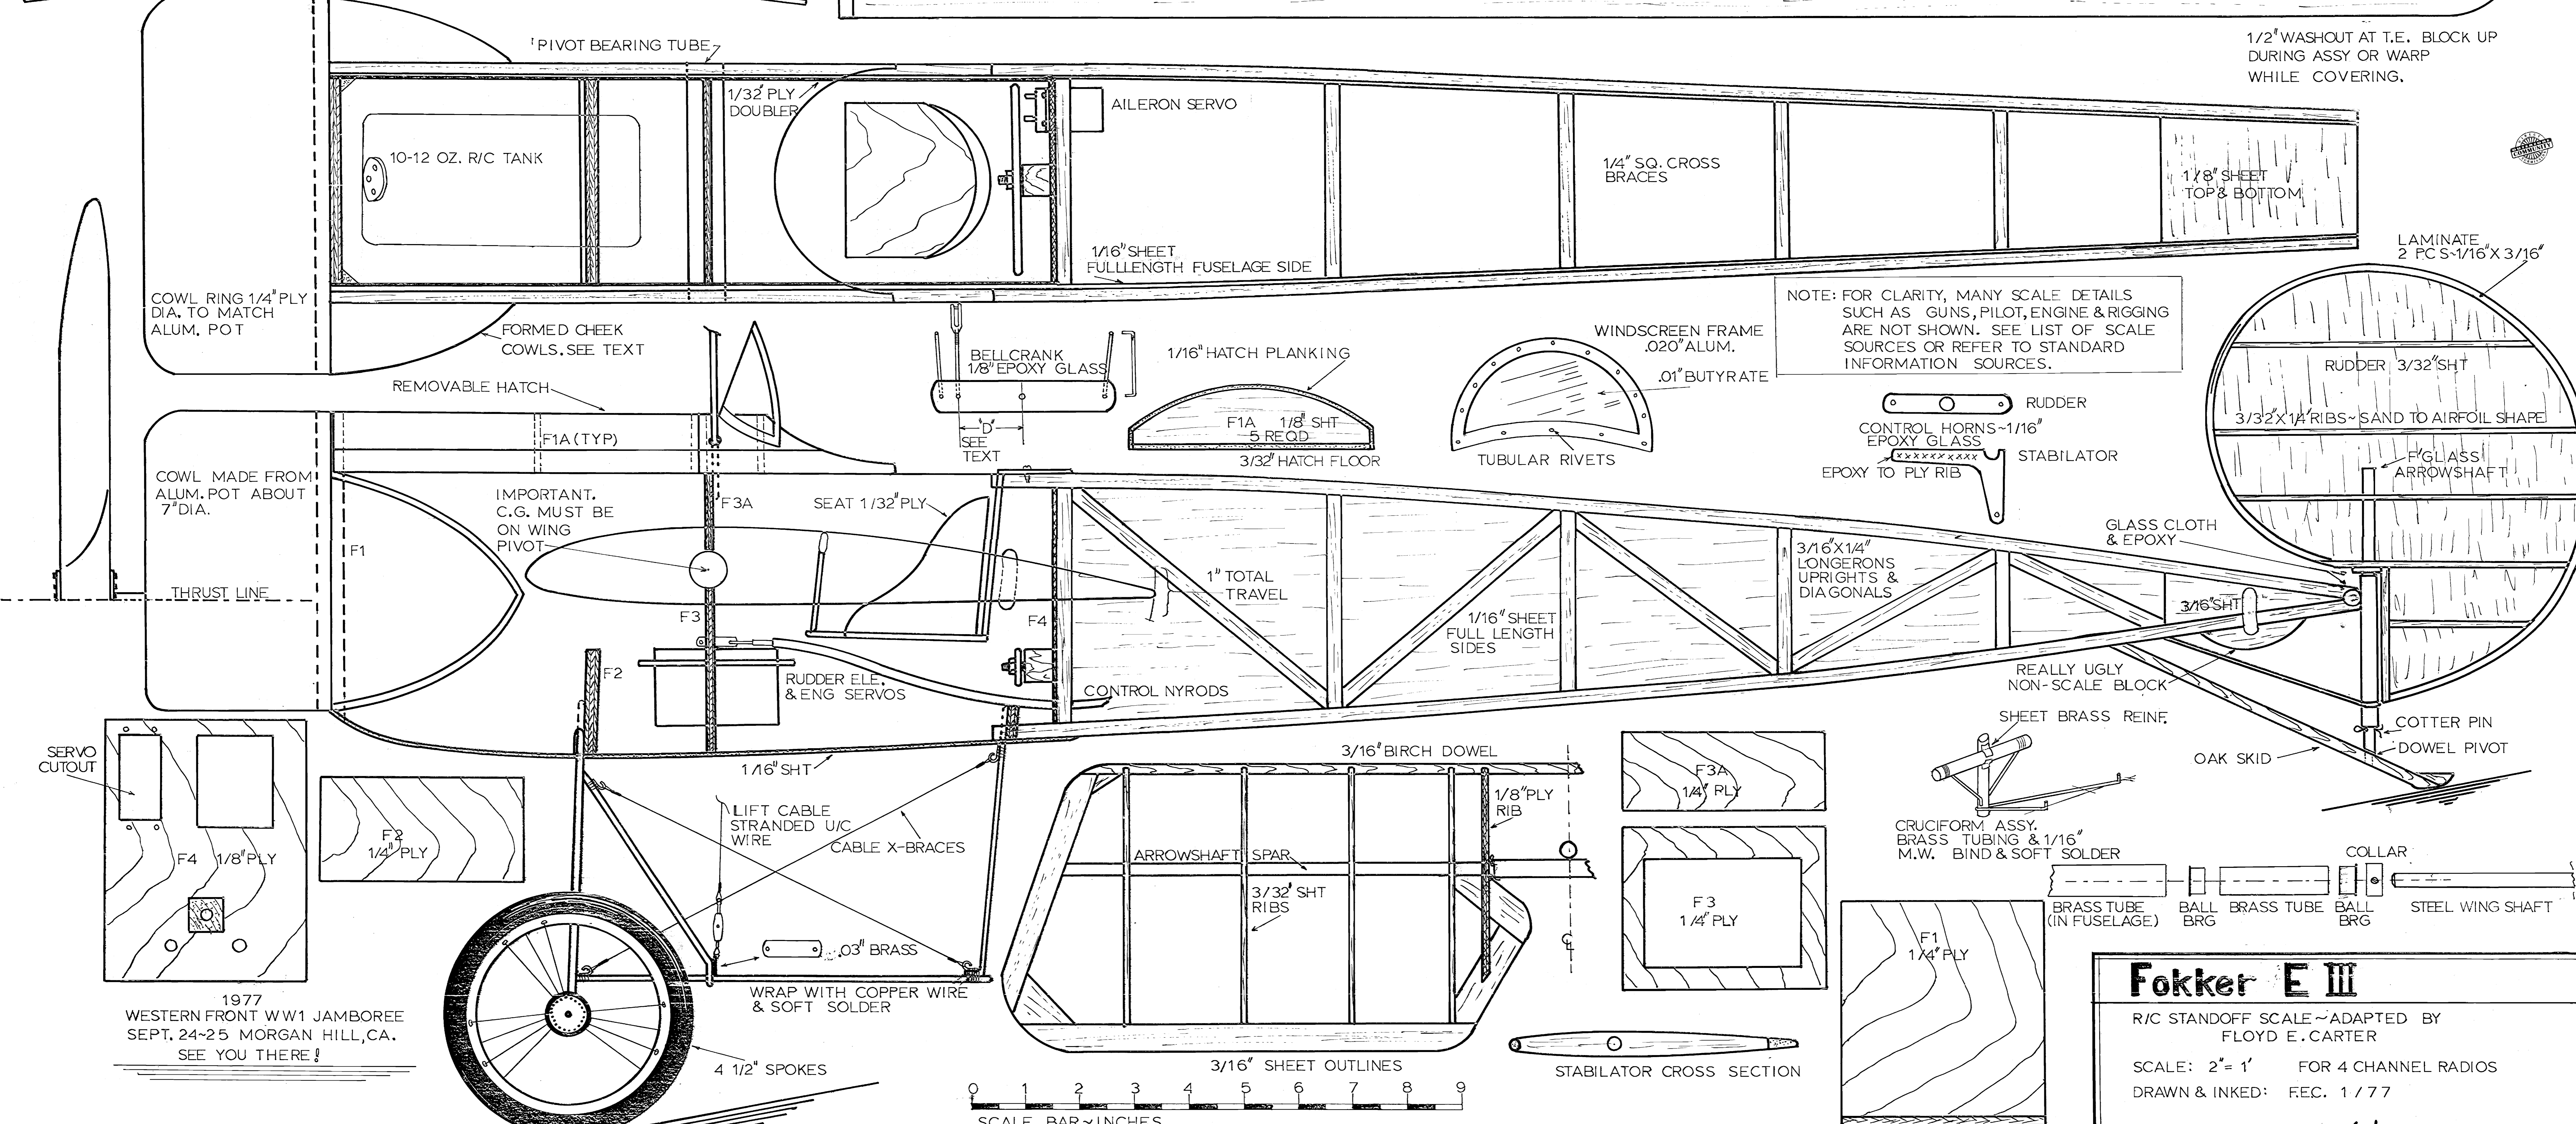

NOTE: FIT SPARS TO BOTTOM OF NOTCHES. FILL ABOVE SPARS WITH SCRAP

NOTE: FOR CLARITY, MANY SCALE DETAILS SUCH AS GUNS, PILOT, ENGINE & RIGGING ARE NOT SHOWN. SEE LIST OF SCALE SOURCES OR REFER TO STANDARD INFORMATION SOURCES.

Fokker E III
 R/C STANDOFF SCALE ~ ADAPTED BY FLOYD E. CARTER
 SCALE: 2" = 1' FOR 4 CHANNEL RADIOS
 DRAWN & INKED: FEB. 1/77