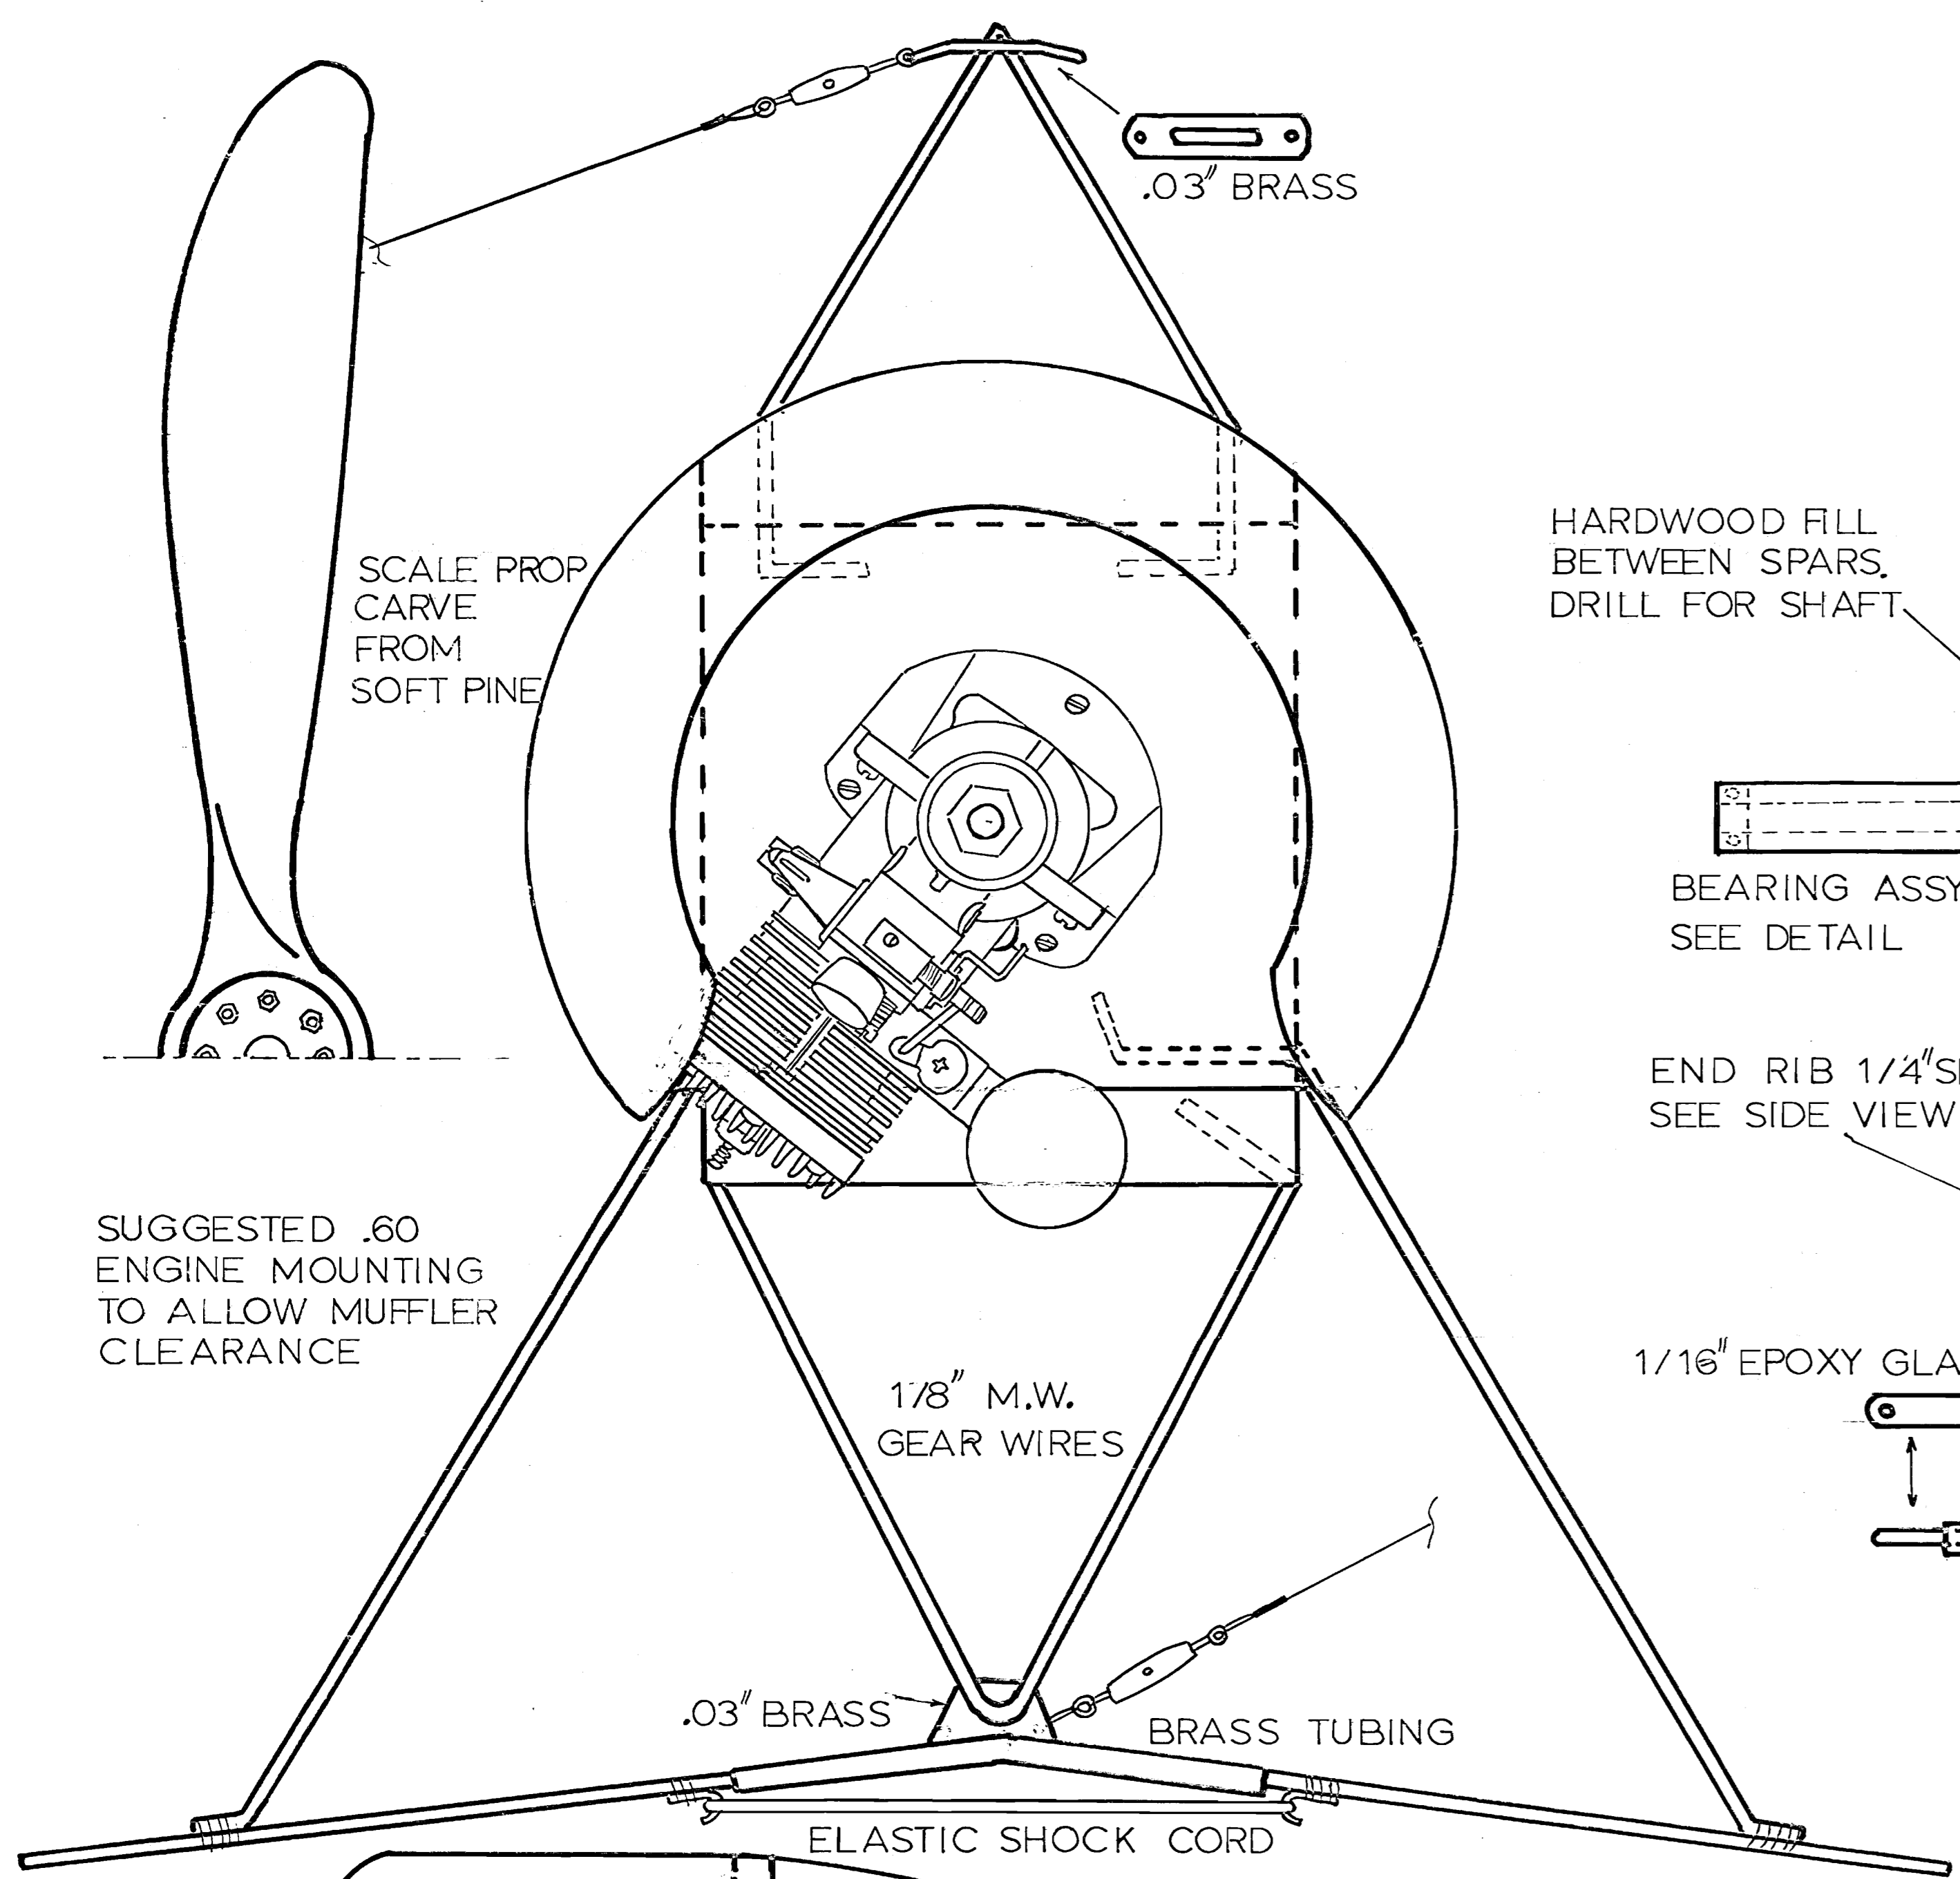

NOTE: FIT SPARS TO BOTTOM OF NOTCHES. FILL ABOVE SPARS WITH SCRAP

NOTE: FOR CLARITY, MANY SCALE DETAILS SUCH AS GUNS, PILOT, ENGINE & RIGGING ARE NOT SHOWN. SEE LIST OF SCALE SOURCES OR REFER TO STANDARD INFORMATION SOURCES.

Fokker E III
 R/C STANDOFF SCALE ~ ADAPTED BY FLOYD E. CARTER
 SCALE: 2" = 1' FOR 4 CHANNEL RADIOS
 DRAWN & INKED: FEB. 1/77