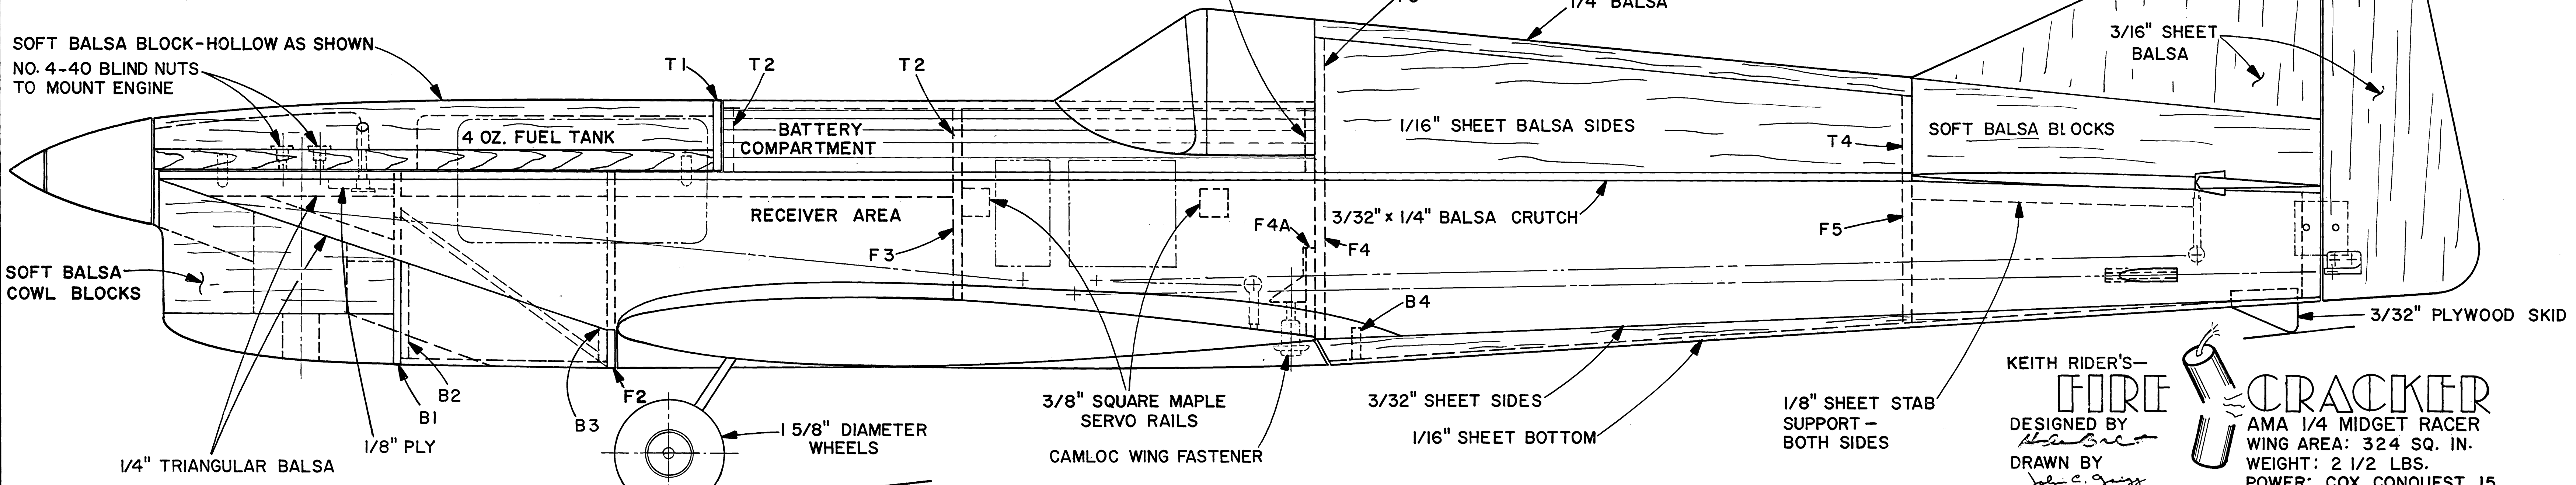

WING SHOWN AND BUILT INVERTED

KEITH RIDER'S
FIRE CRACKER
DESIGNED BY
DRAWN BY
AMA 1/4 MIDGET RACER
WING AREA: 324 SQ. IN.
WEIGHT: 2 1/2 LBS.
POWER: COX CONQUEST .15