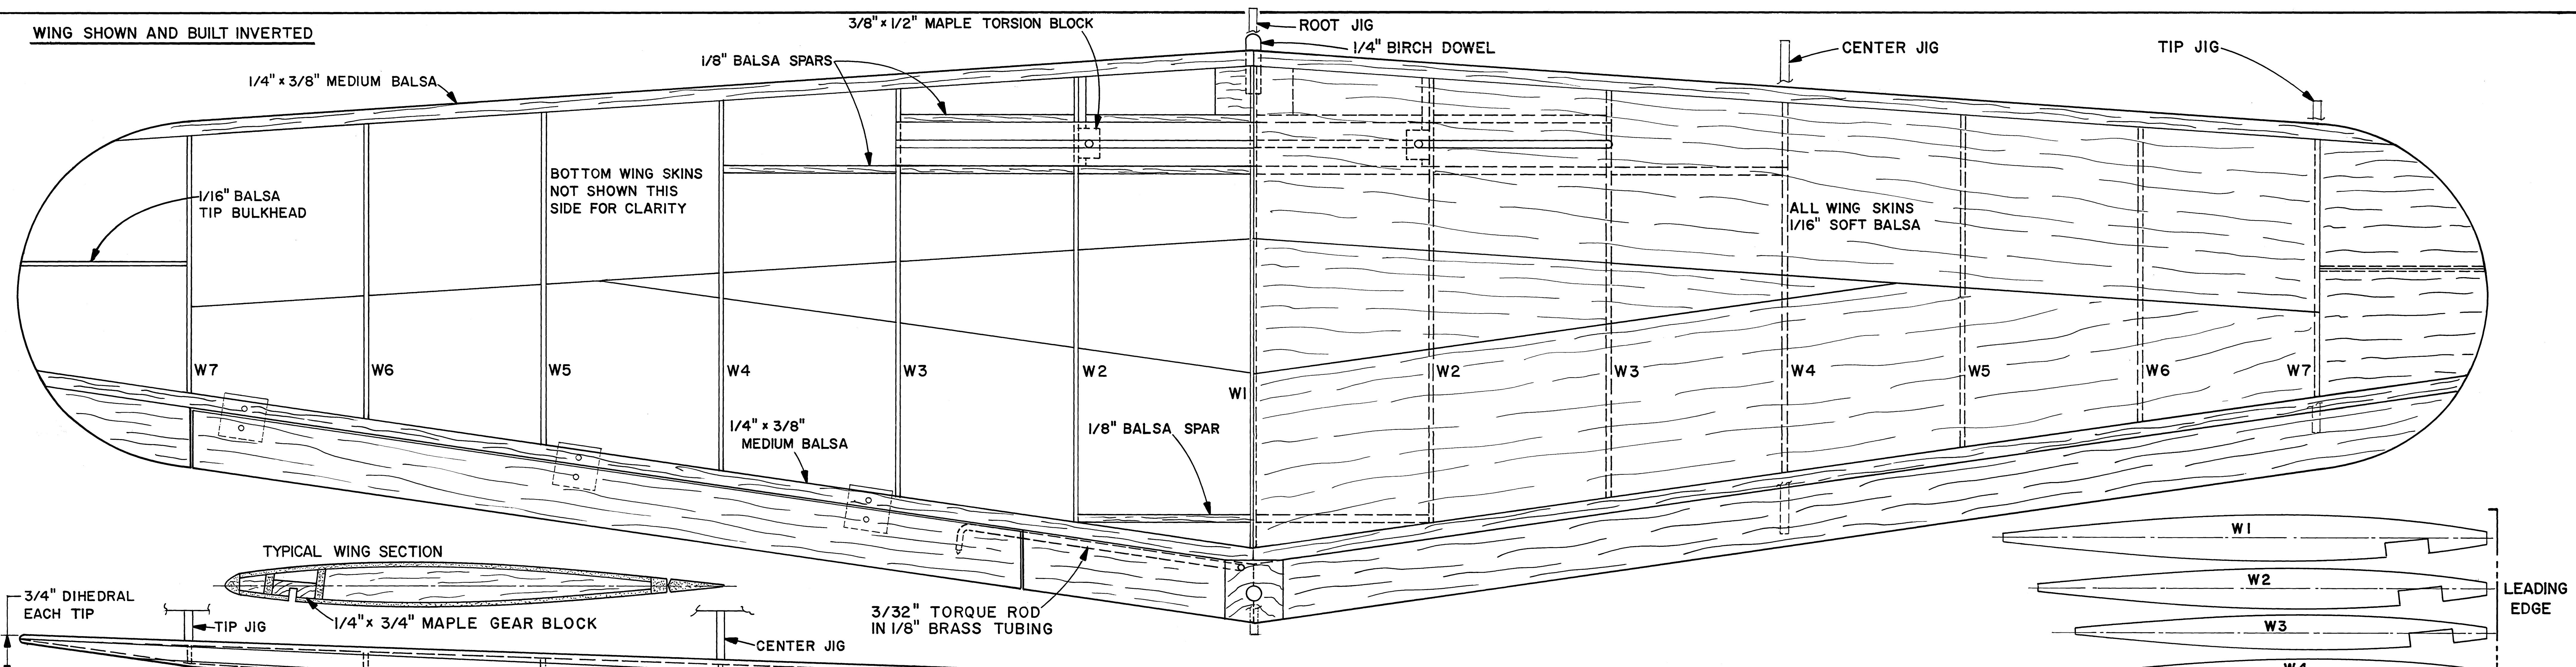

WING SHOWN AND BUILT INVERTED

KEITH RIDER'S
FIRE CRACKER
DESIGNED BY
DRAWN BY
AMA 1/4 MIDGET RACER
WING AREA: 324 SQ. IN.
WEIGHT: 2 1/2 LBS.
POWER: COX CONQUEST .15