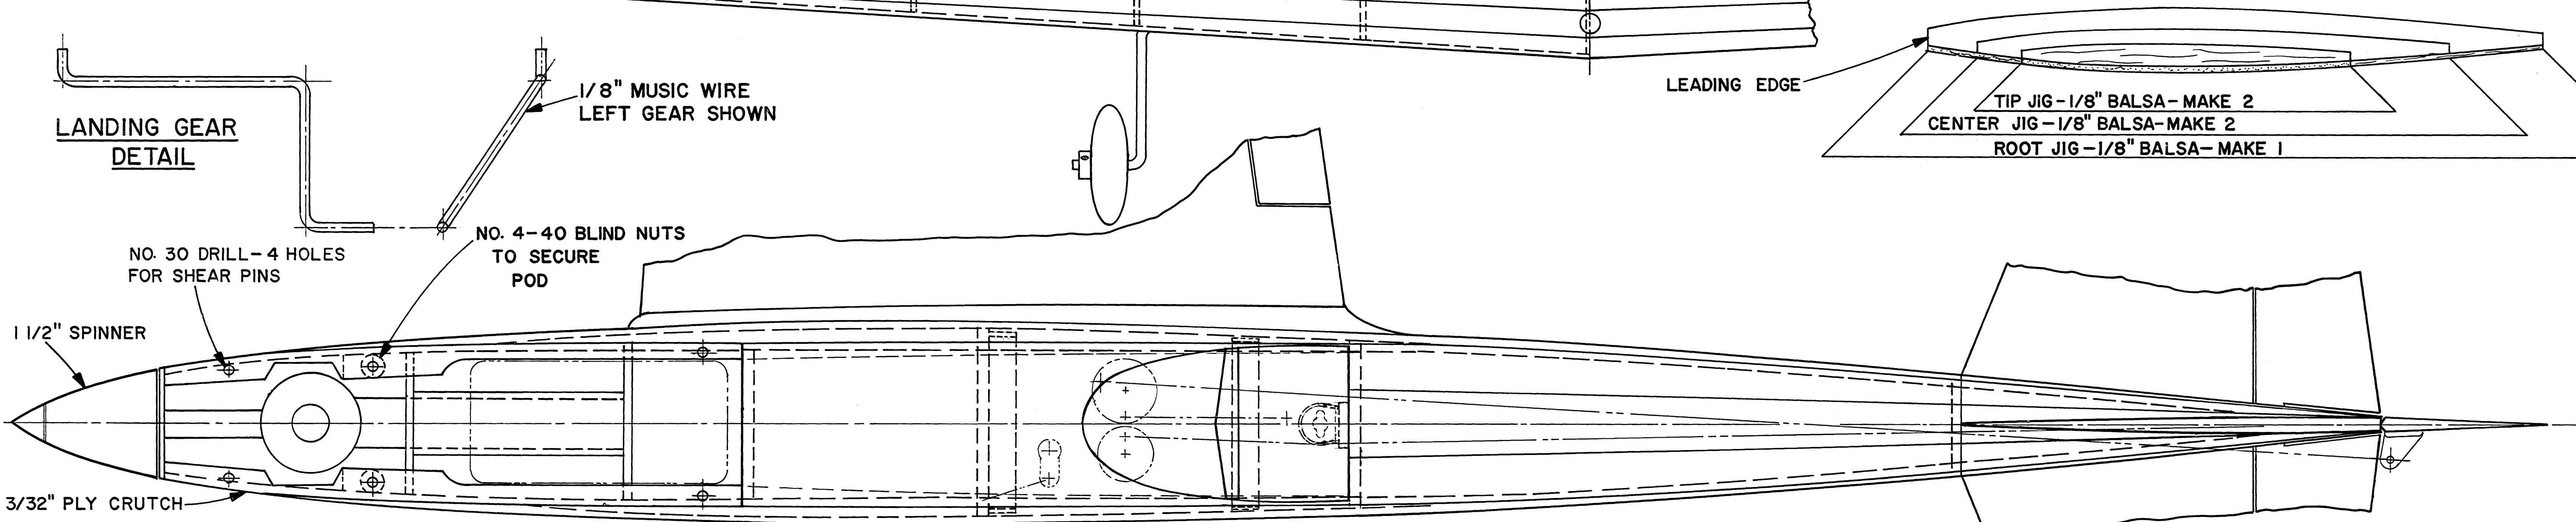

WING SHOWN AND BUILT INVERTED

KEITH RIDER'S
FIRE CRACKER
DESIGNED BY
DRAWN BY
AMA 1/4 MIDGET RACER
WING AREA: 324 SQ. IN.
WEIGHT: 2 1/2 LBS.
POWER: COX CONQUEST .15