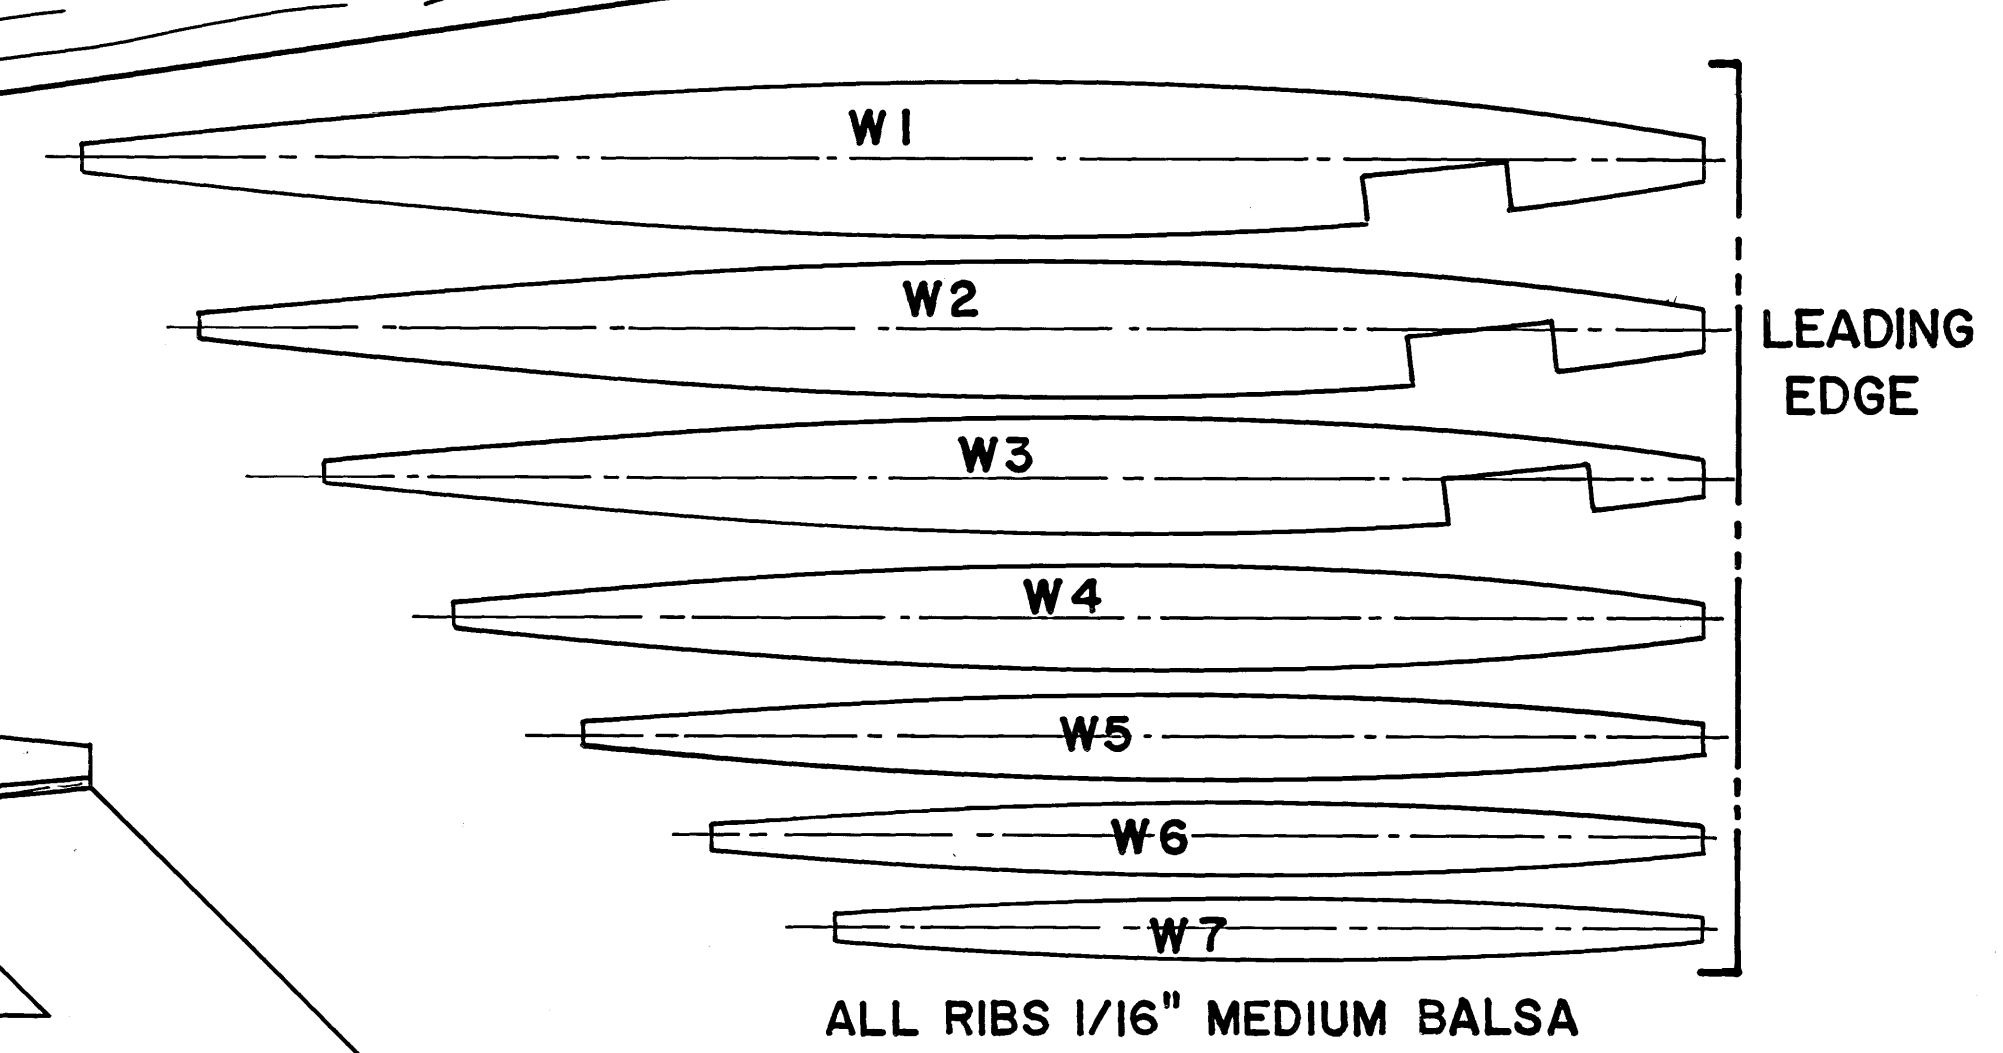

WING SHOWN AND BUILT INVERTED

KEITH RIDER'S
FIRE CRACKER
DESIGNED BY
DRAWN BY
AMA 1/4 MIDGET RACER
WING AREA: 324 SQ. IN.
WEIGHT: 2 1/2 LBS.
POWER: COX CONQUEST .15