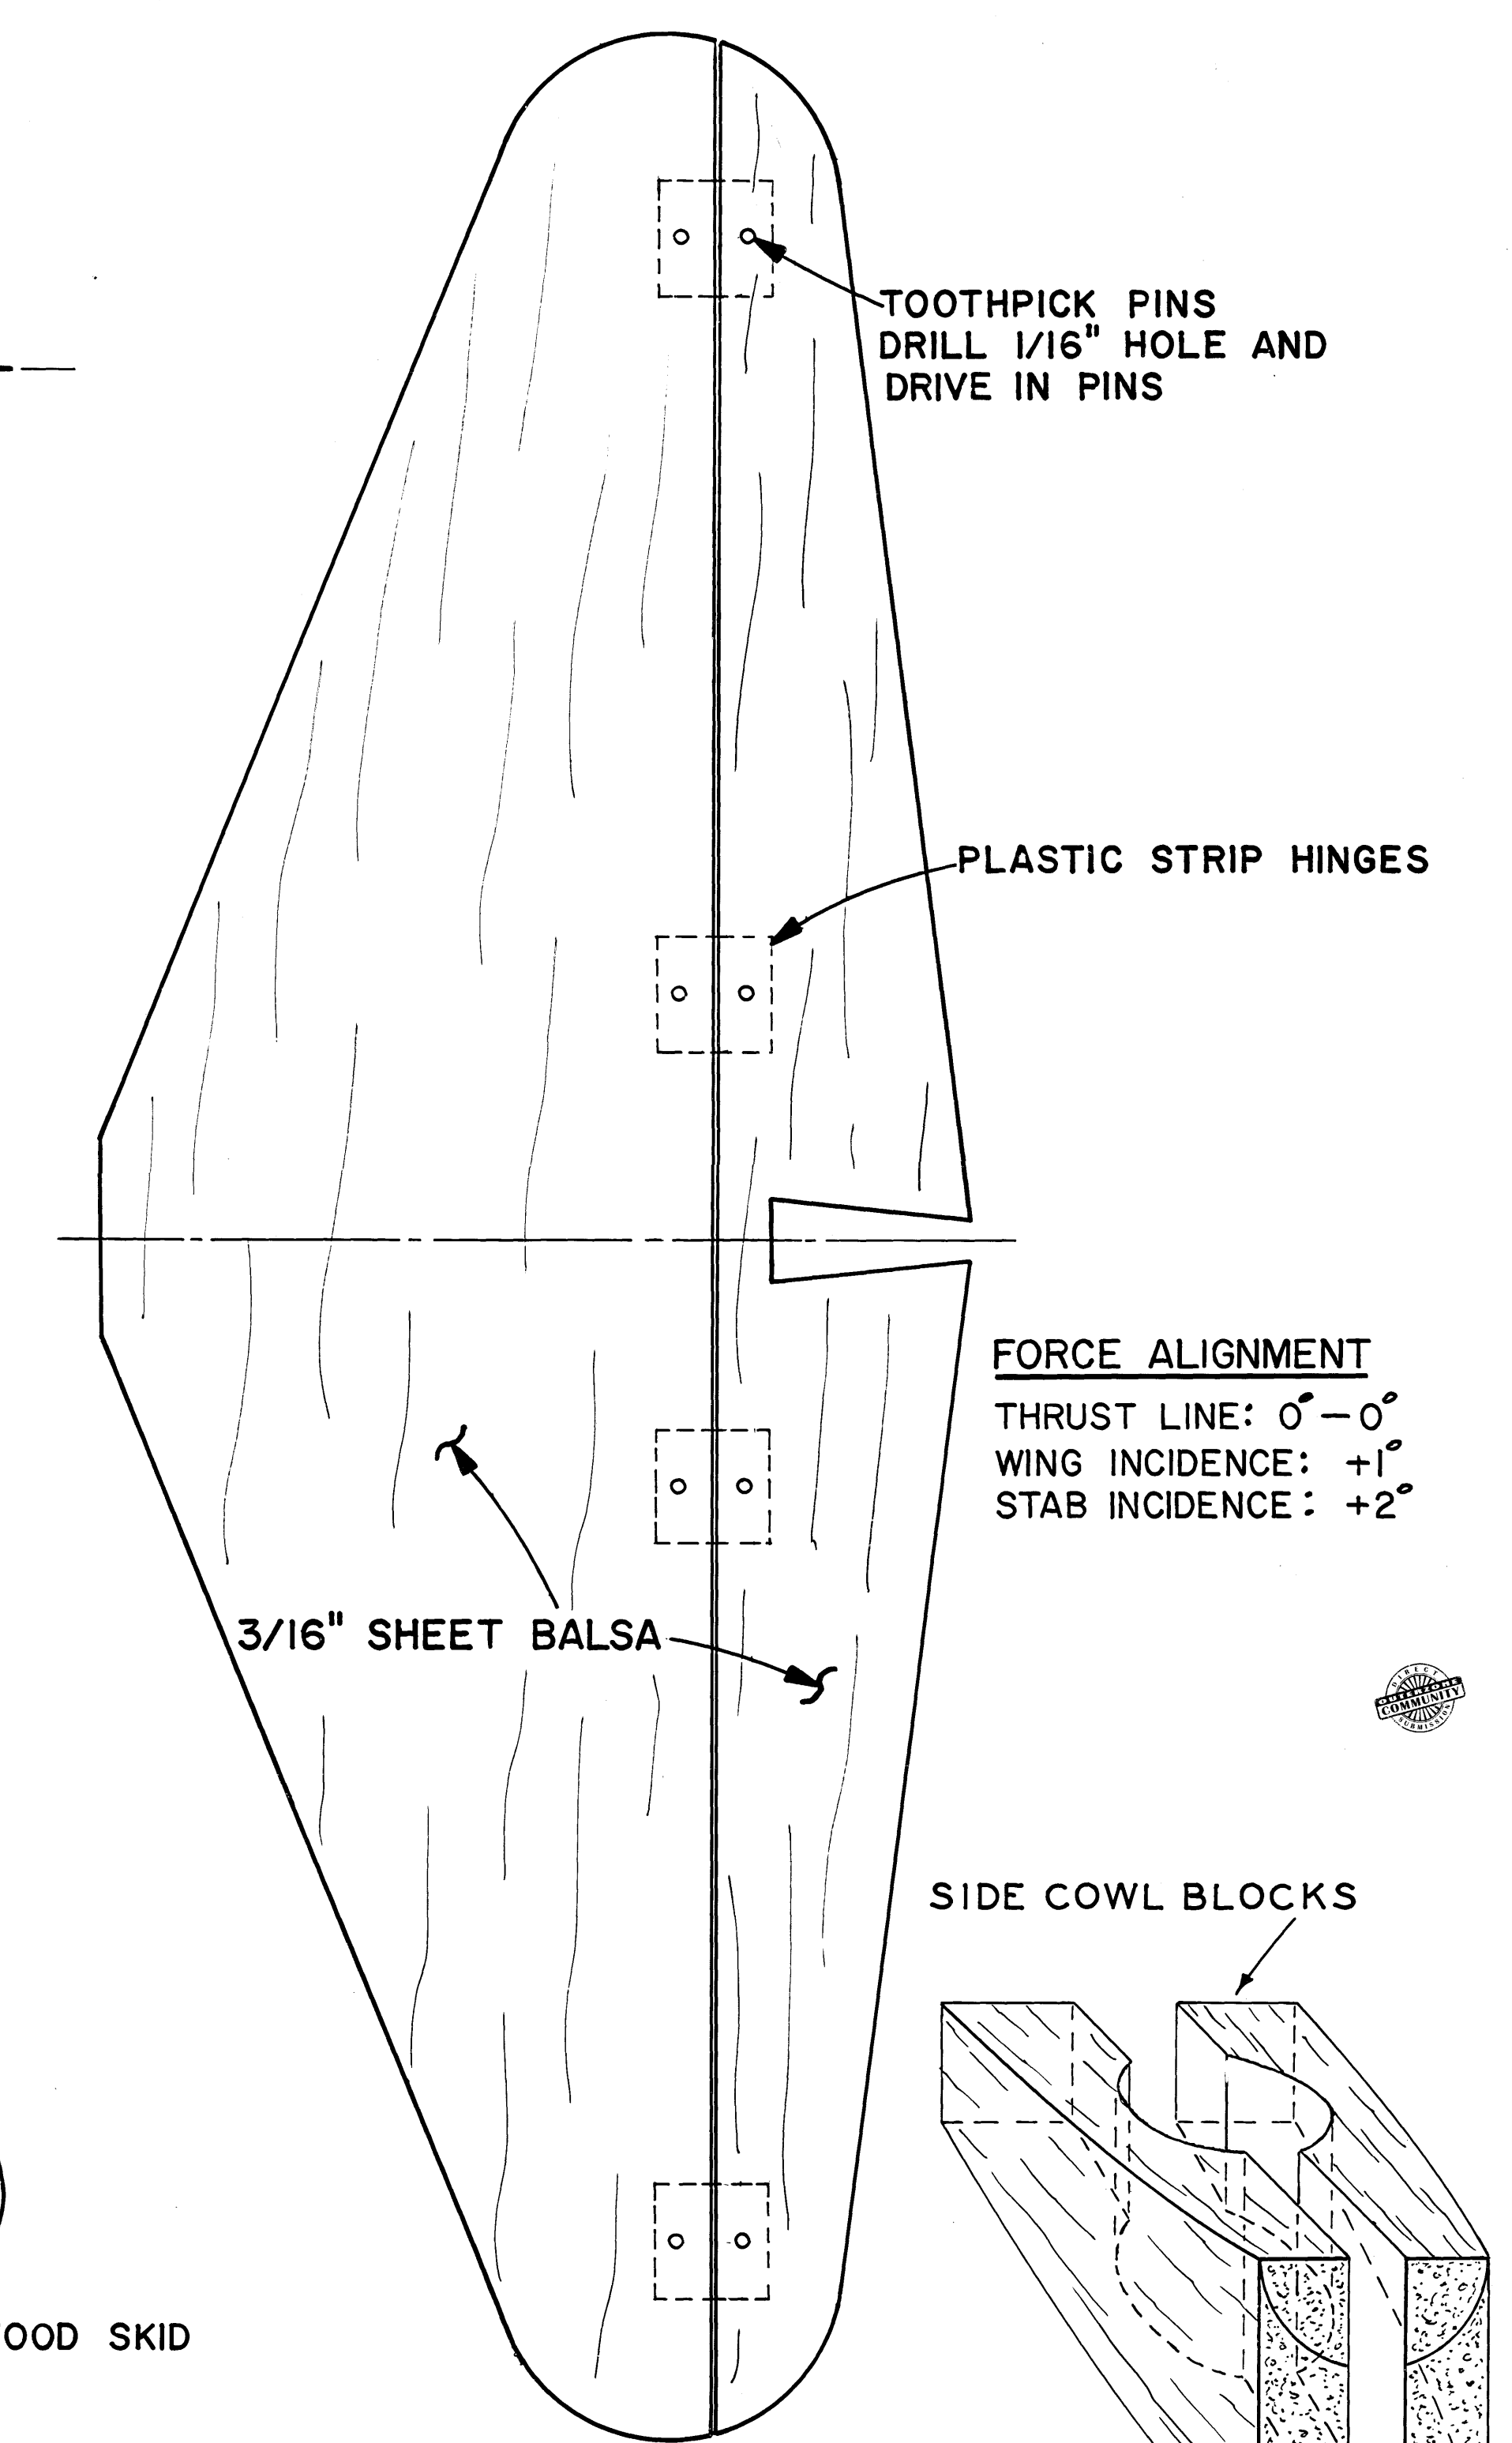

WING SHOWN AND BUILT INVERTED

KEITH RIDER'S
FIRE CRACKER
DESIGNED BY
DRAWN BY
AMA 1/4 MIDGET RACER
WING AREA: 324 SQ. IN.
WEIGHT: 2 1/2 LBS.
POWER: COX CONQUEST .15