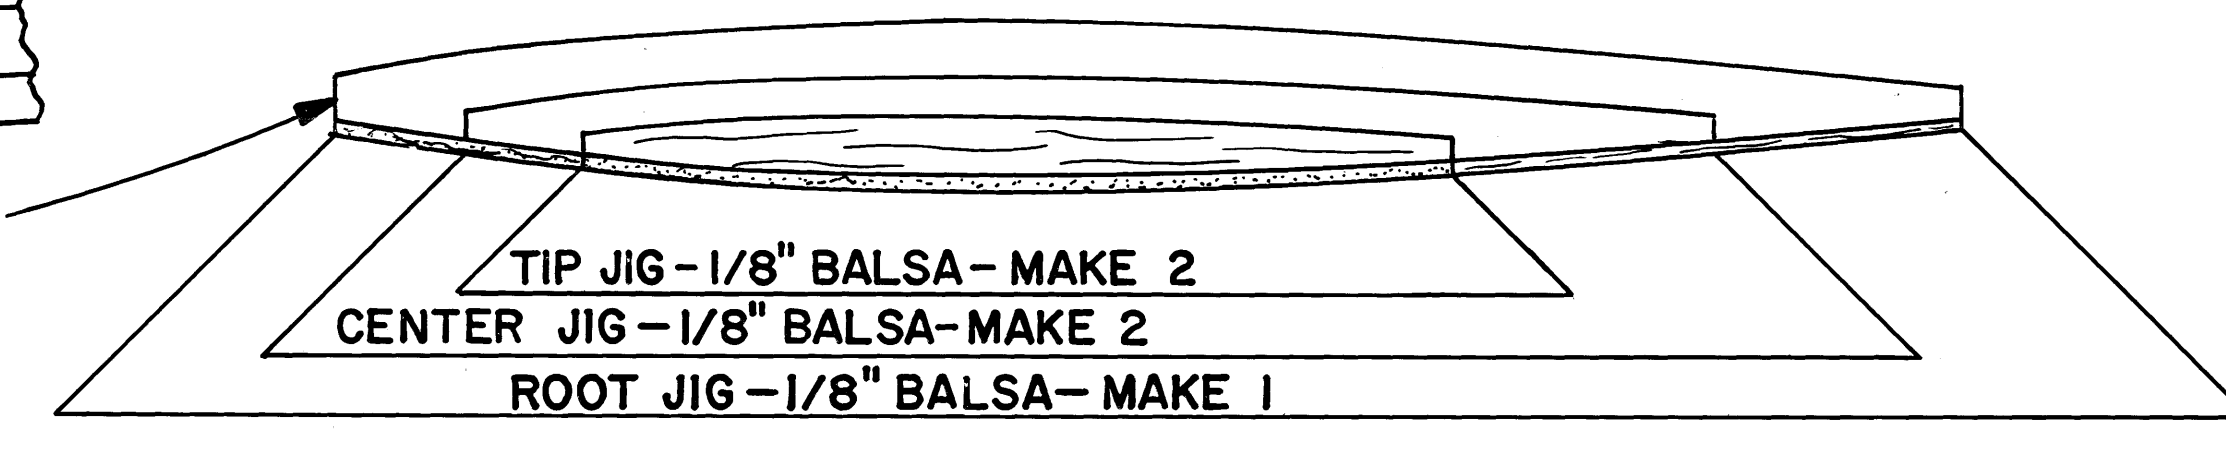

WING SHOWN AND BUILT INVERTED

KEITH RIDER'S
FIRE CRACKER
DESIGNED BY
DRAWN BY
AMA 1/4 MIDGET RACER
WING AREA: 324 SQ. IN.
WEIGHT: 2 1/2 LBS.
POWER: COX CONQUEST .15