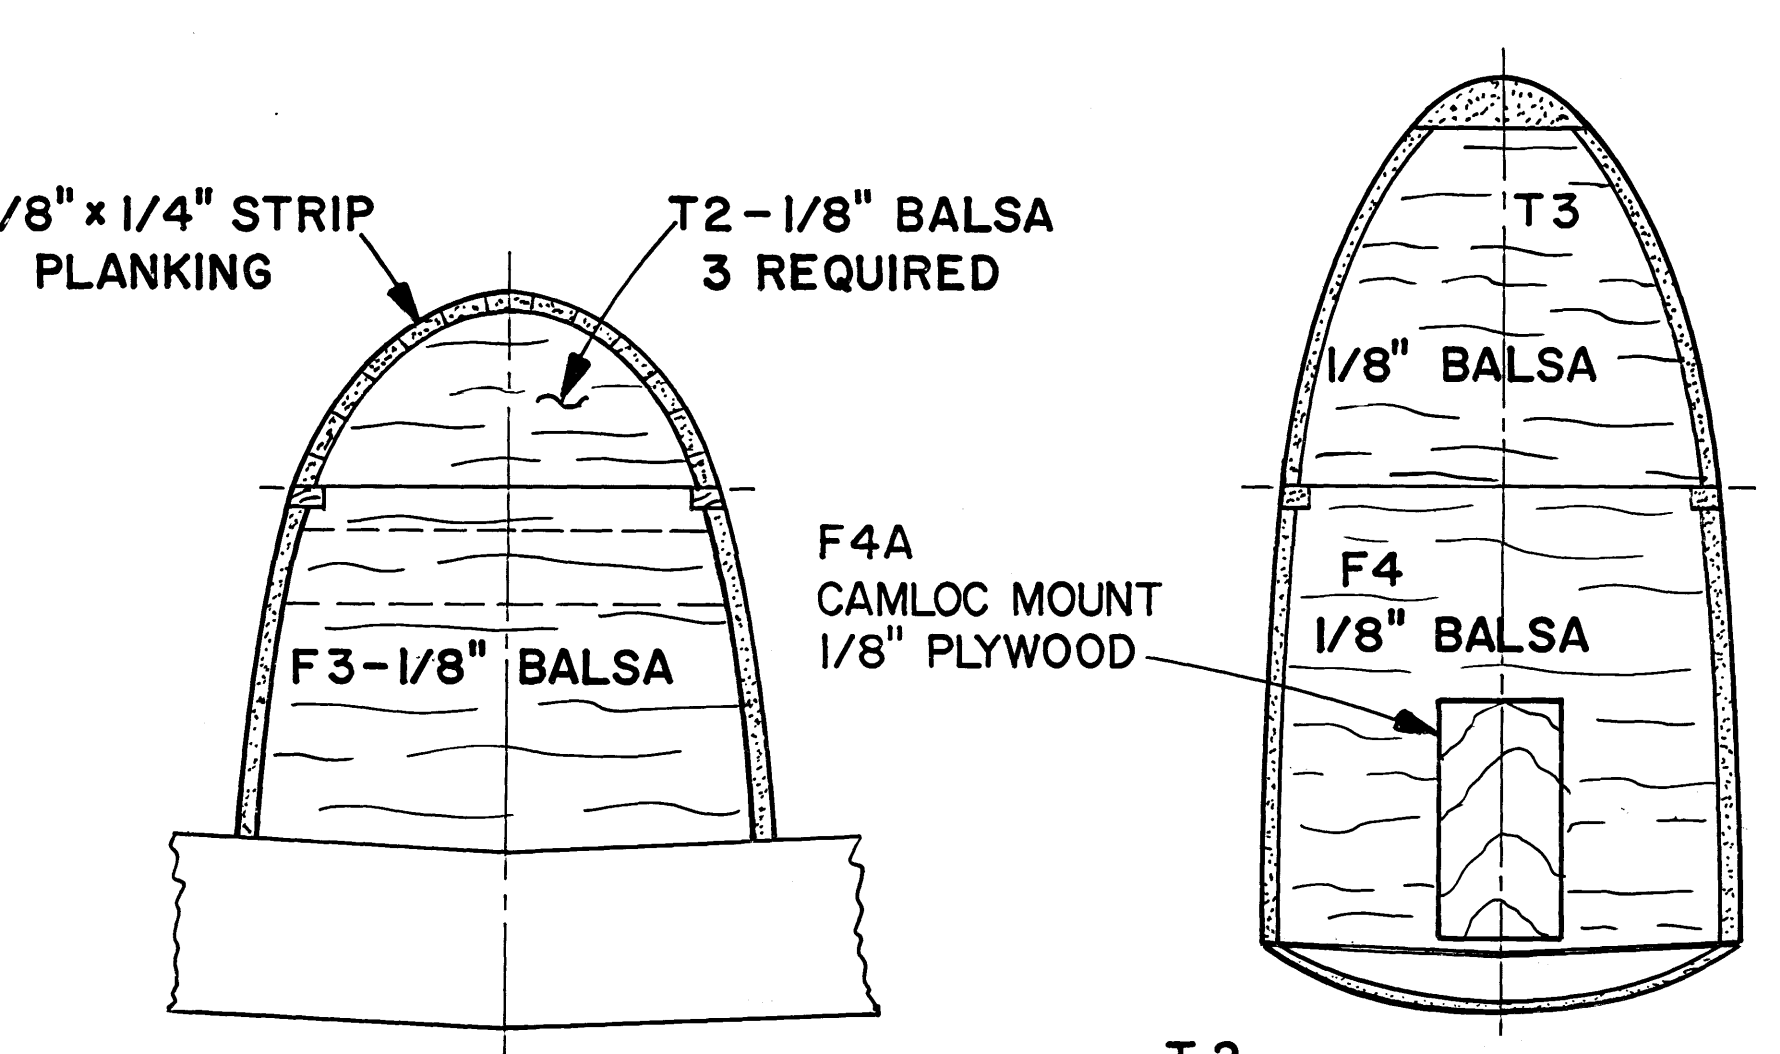

WING SHOWN AND BUILT INVERTED

KEITH RIDER'S
FIRE CRACKER
DESIGNED BY
DRAWN BY
AMA 1/4 MIDGET RACER
WING AREA: 324 SQ. IN.
WEIGHT: 2 1/2 LBS.
POWER: COX CONQUEST .15