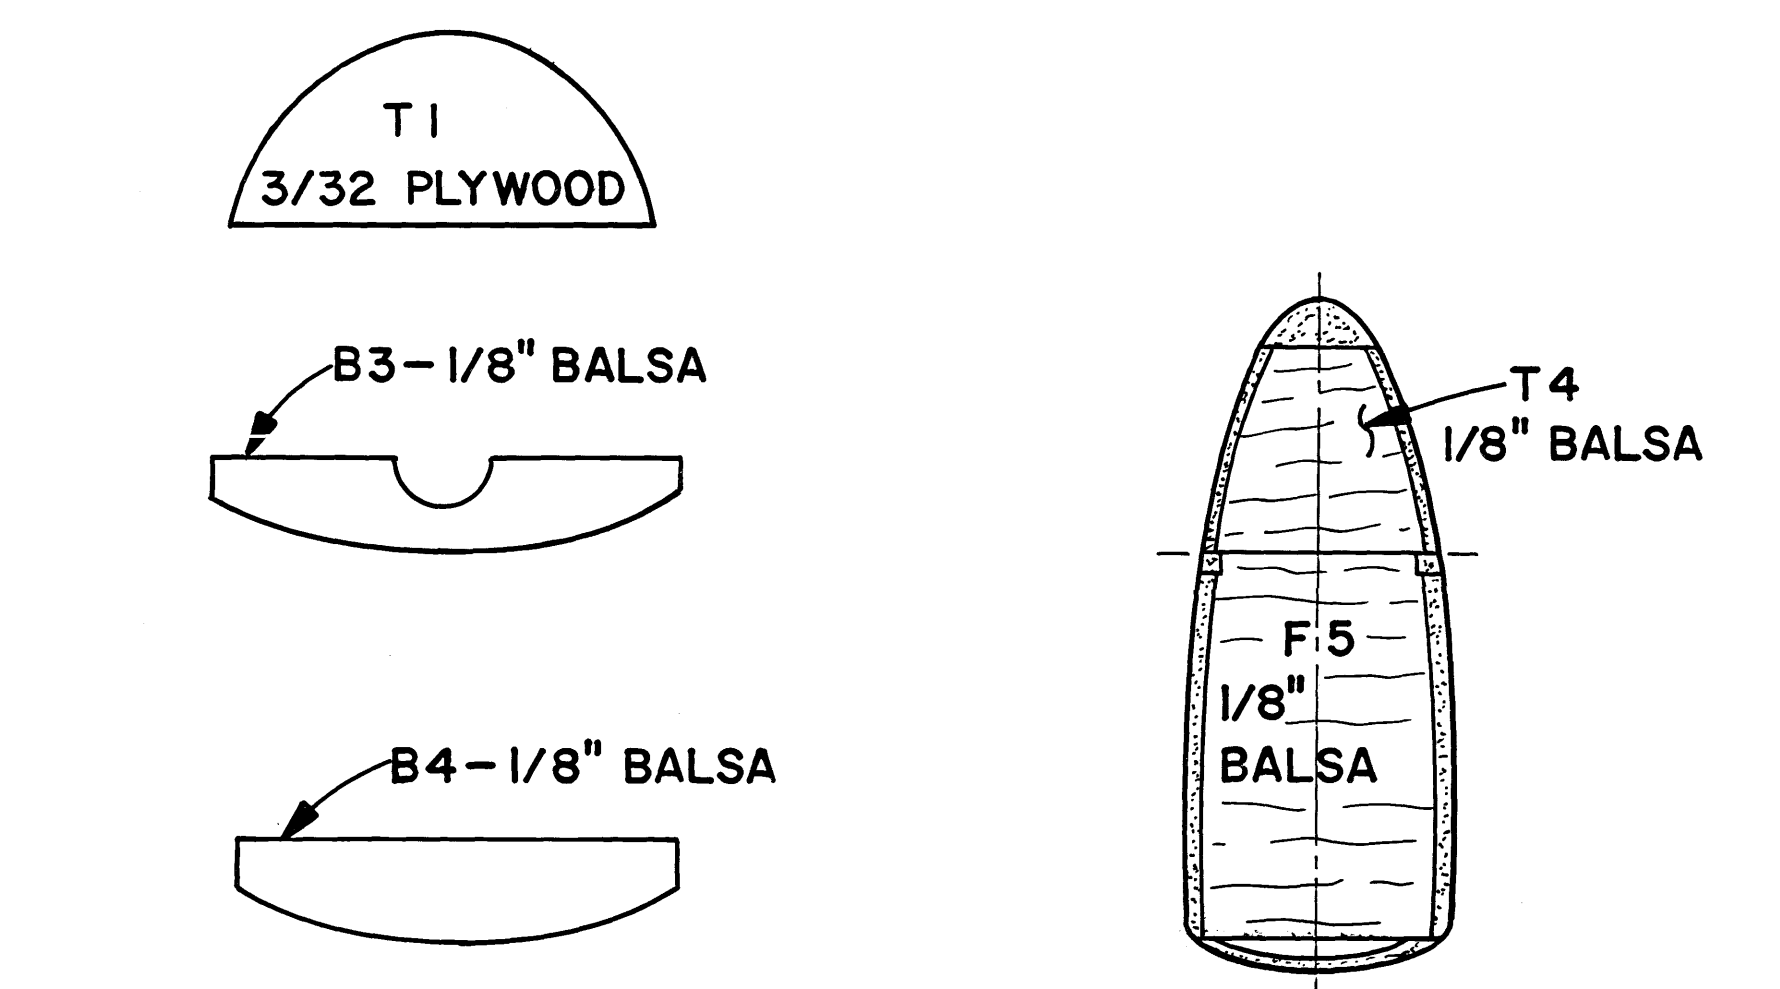

WING SHOWN AND BUILT INVERTED

KEITH RIDER'S
FIRE CRACKER
DESIGNED BY
DRAWN BY
AMA 1/4 MIDGET RACER
WING AREA: 324 SQ. IN.
WEIGHT: 2 1/2 LBS.
POWER: COX CONQUEST .15