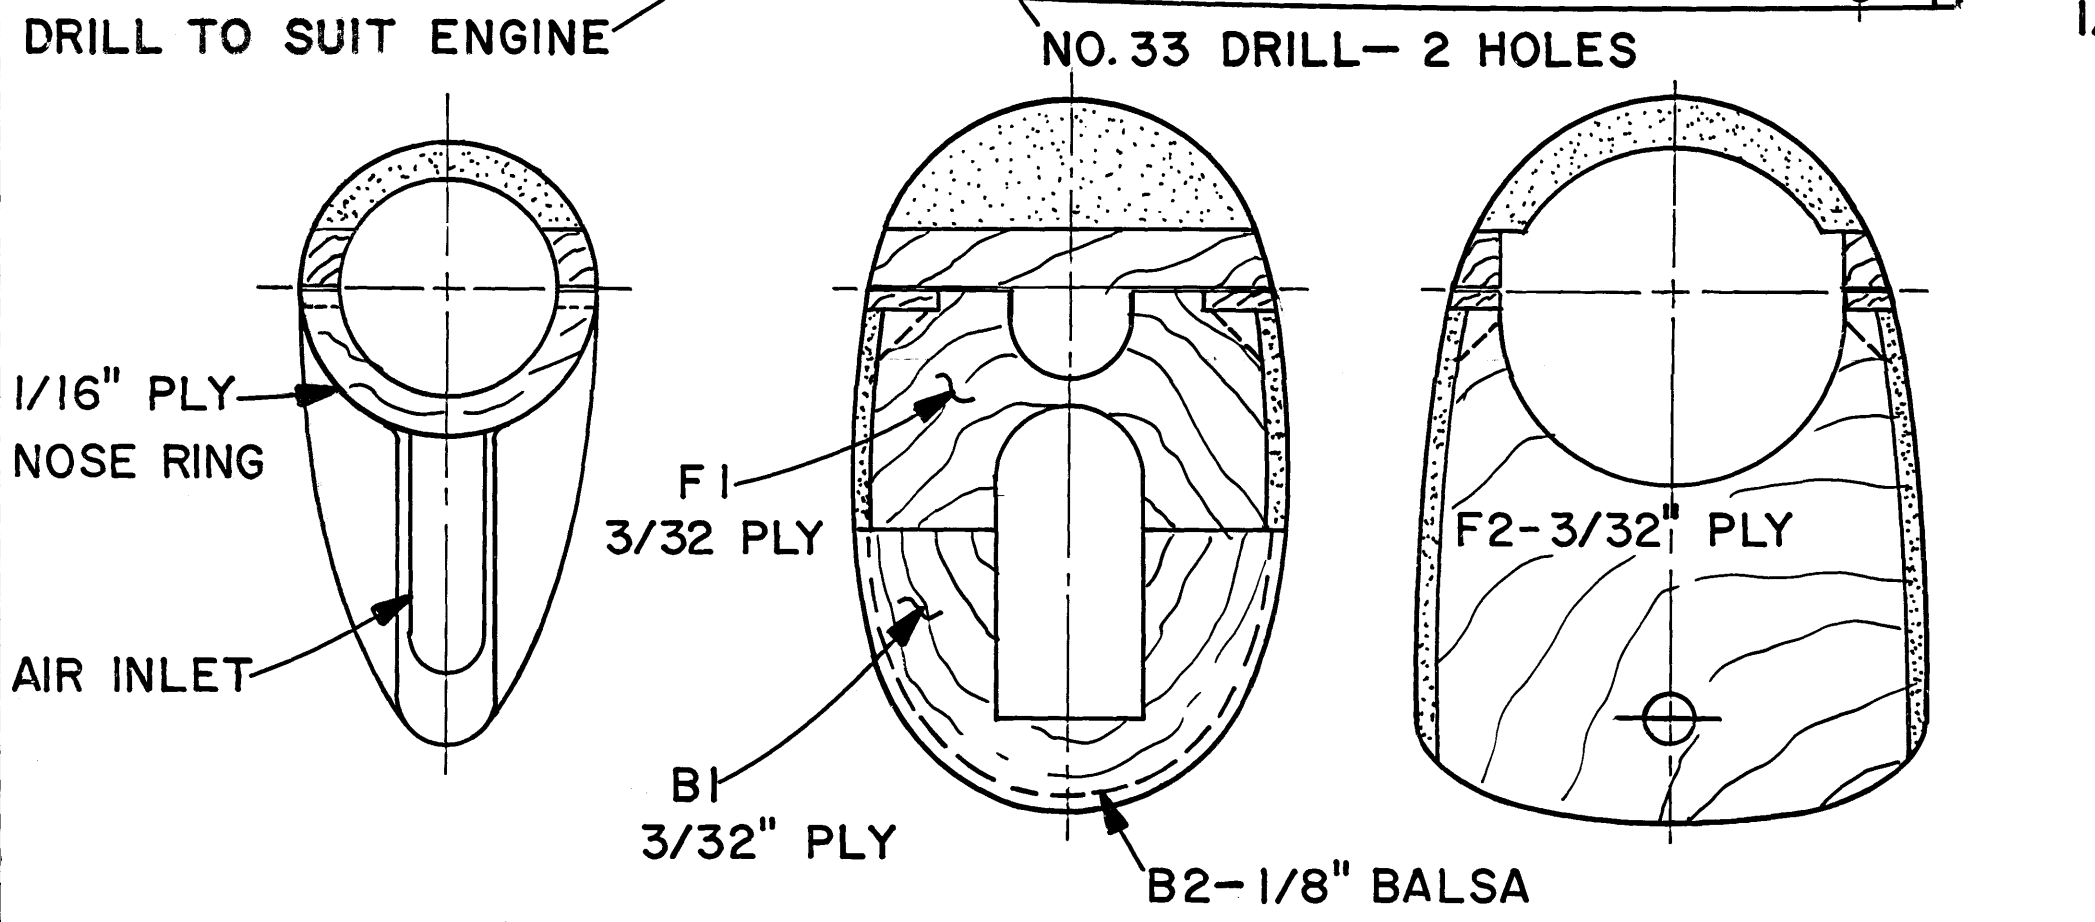

WING SHOWN AND BUILT INVERTED

KEITH RIDER'S
FIRE CRACKER
DESIGNED BY
DRAWN BY
AMA 1/4 MIDGET RACER
WING AREA: 324 SQ. IN.
WEIGHT: 2 1/2 LBS.
POWER: COX CONQUEST .15