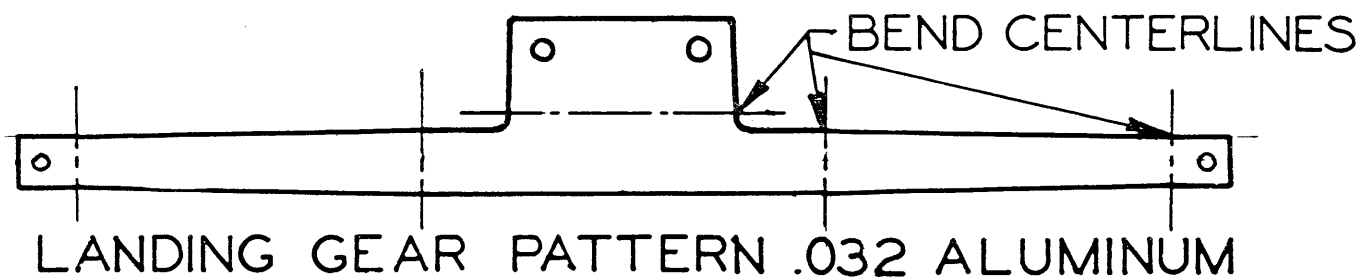

Appealing
ANDREASSON BA-6
 Designer-okayed
 Control Liner
 modeled by
Walt Mooney

Copyright 1961
 Street & Smith Publications, Inc.

This is to certify that this is an accurate
 scale drawing of the BA-6.
 San Diego 7-5-60 P. Andreasson (designer)

THE BA-6 A SWEDISH LIGHTPLANE
 EXACT SCALE MODEL BY *Walt Mooney*
 1/2 A GAS U CONTROL FOR .049 ENGINES

WING RIBS

- 6. COLOR SCHEME FOR SE-BXX WHITE BLUE
- 5. THE COWL SHOWN IS FIBRE-GLAS MOLDED IN A PLASTER FEMALE MOLD—
USE LAMINATED Balsa BLOCK CARVED & HOLLOWED AS ALTERNATE METHOD
- 4. USE TIN CAN STOCK FOR AILERON, FLAP, & RUDDER HINGES & TO
MAKE UP THE TAIL WHEEL FORK & ELEVATOR HORN
- 3. 1/32 SHEET COVERING OMITTED FROM WING FOR CLARITY
- 2. ALL Balsa PARTS 1/16 SHEET EXCEPT AS NOTED.
- 1 ALL MATERIAL MEDIUM Balsa UNLESS OTHERWISE NOTED.