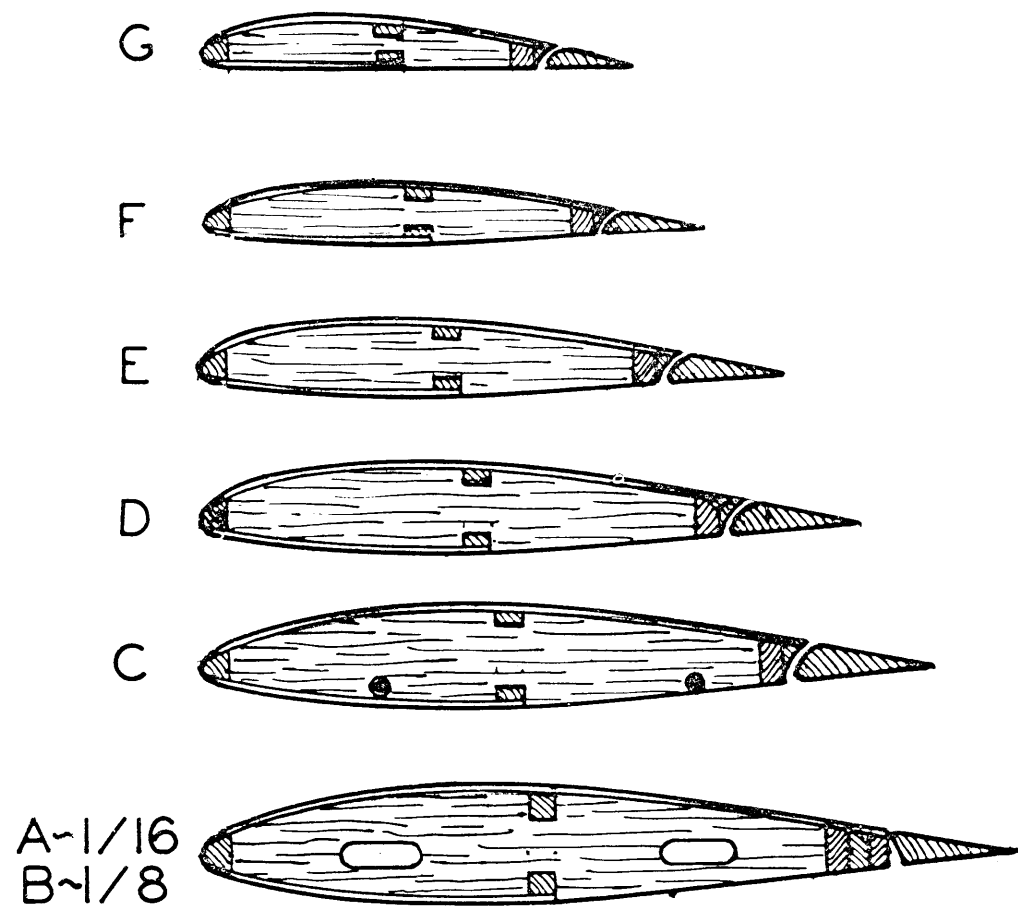

Appealing
ANDREASSON BA-6
 Designer-okayed
 Control Liner
 modeled by
Walt Mooney

Copyright 1961
 Street & Smith Publications, Inc.

This is to certify that this is an accurate
 scale drawing of the BA-6.
 San Diego 7-5-60 P. Andreasson (designer)

THE BA-6 A SWEDISH LIGHTPLANE
 EXACT SCALE MODEL BY *Walt Mooney*
 1/2 A GAS U CONTROL FOR .049 ENGINES

WING RIBS

- 6. COLOR SCHEME FOR SE-BXX WHITE BLUE
- 5. THE COWL SHOWN IS FIBRE-GLAS MOLDED IN A PLASTER FEMALE MOLD—
USE LAMINATED Balsa BLOCK CARVED & HOLLOWED AS ALTERNATE METHOD
- 4. USE TIN CAN STOCK FOR AILERON, FLAP, & RUDDER HINGES & TO
MAKE UP THE TAIL WHEEL FORK & ELEVATOR HORN
- 3. 1/32 SHEET COVERING OMITTED FROM WING FOR CLARITY
- 2. ALL Balsa PARTS 1/16 SHEET EXCEPT AS NOTED.
- 1 ALL MATERIAL MEDIUM Balsa UNLESS OTHERWISE NOTED.