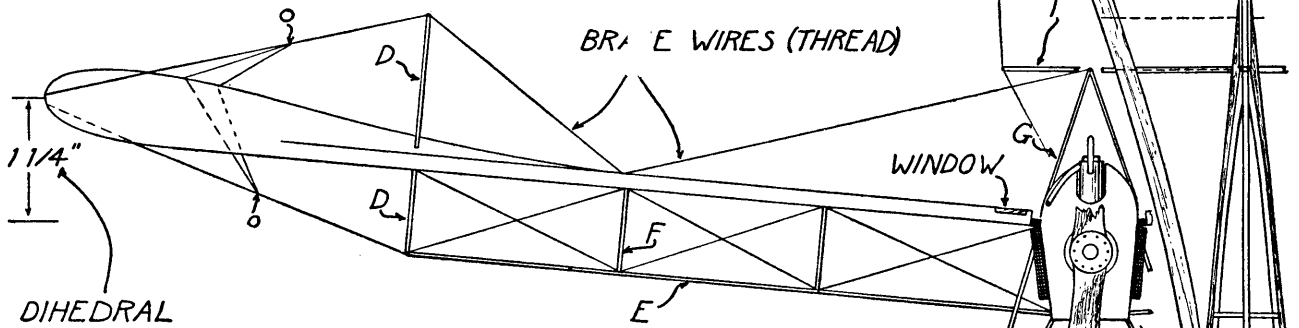

SIDE VIEW

SPECIFICATIONS

SPAN	43' 6"
LENGTH	33' 6"
MOTOR	100 H.P. 6 CYL. MERCEDES
SPEED	68 M.P.H.

WEIGHT READY
TO FLY 1.3 OZ.

COLOR (SUGGESTED)

FUSELAGE	RED
SURFACES	LIGHT BLUE
MOTOR, DETAILS & INSIGNIA	BLACK

FRONT VIEW

TOP VIEW

RUMPLER

TAUBE 1914

SCALE 1/4" = 1'