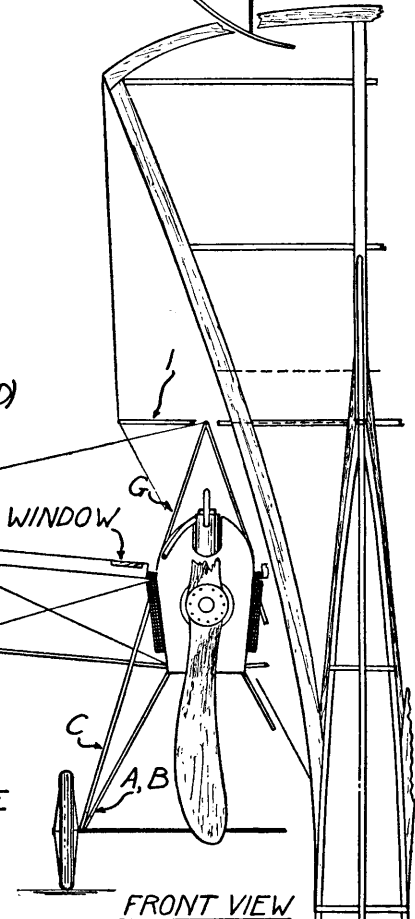

SIDE VIEW

SPECIFICATIONS

SPAN	43' 6"
LENGTH	33' 6"
MOTOR	100 H.P. 6 CYL. MERCEDES
SPEED	68 M.P.H.

WEIGHT READY
TO FLY 1.3 OZ.

COLOR (SUGGESTED)

FUSELAGE	RED
SURFACES	LIGHT BLUE
MOTOR, DETAILS & INSIGNIA	BLACK

FRONT VIEW

TOP VIEW

RUMPLER

TAUBE 1914

SCALE 1/4" = 1'