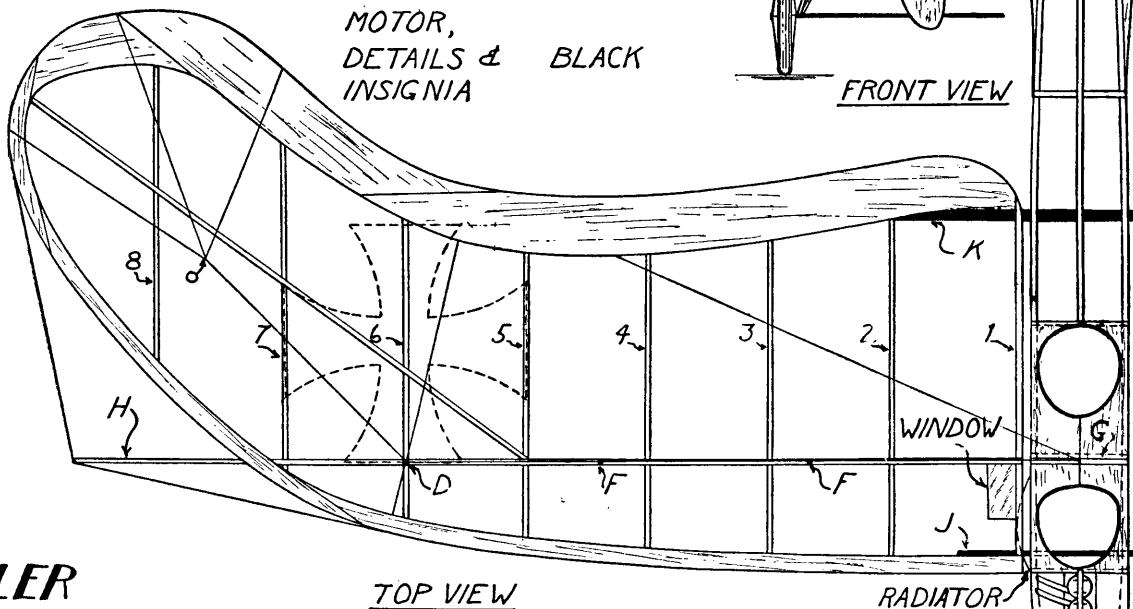

SIDE VIEW

SPECIFICATIONS

SPAN	43' 6"
LENGTH	33' 6"
MOTOR	100 H.P. 6 CYL. MERCEDES
SPEED	68 M.P.H.

WEIGHT READY
TO FLY 1.3 OZ.

COLOR (SUGGESTED)

FUSELAGE	RED
SURFACES	LIGHT BLUE
MOTOR, DETAILS & INSIGNIA	BLACK

FRONT VIEW

TOP VIEW

RUMPLER

TAUBE 1914

SCALE 1/4" = 1'