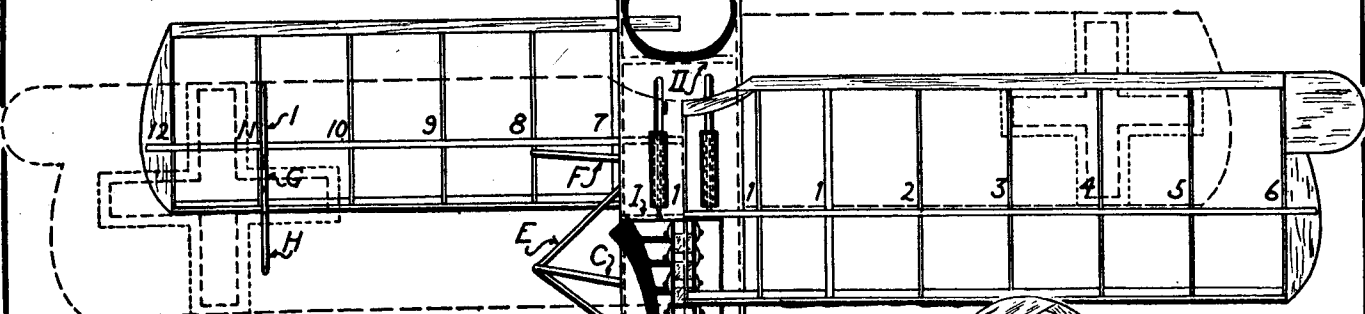

SCALE PROP

FRONT VIEW

RIB TAPER DETAIL

FLYING PROP.  
5 1/2" DIAM.

COLOR

- RED - ENTIRE SHIP
- WHITE - RUDDER
- BLACK - INSIGNIA & DETAILS

SPECIFICATIONS

- SPAN - 27'6"
- LENGTH - 23'
- HEIGHT - 9'
- MOTOR - MERCEDES  
6 CYL. - 160 H.P.
- SPEED - 120 M.P.H.

WEIGHT OF MODEL  
.75 OZ.

TOP VIEW

**FOKKER D-7  
1918**