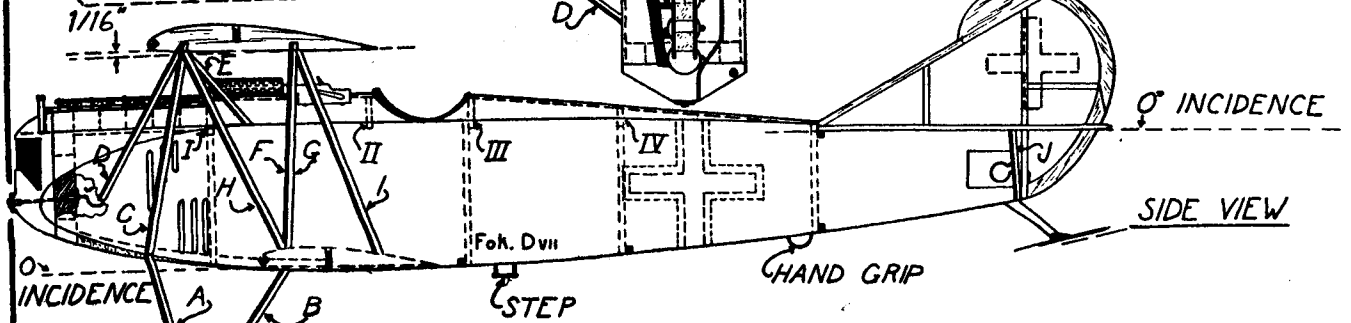

SCALE PROP

FRONT VIEW

RIB TAPER DETAIL

FLYING PROP.  
5 1/2" DIAM.

COLOR

- RED - ENTIRE SHIP
- WHITE - RUDDER
- BLACK - INSIGNIA & DETAILS

SPECIFICATIONS

- SPAN - 27'6"
- LENGTH - 23'
- HEIGHT - 9'
- MOTOR - MERCEDES  
6 CYL. - 160 H.P.
- SPEED - 120 M.P.H.

WEIGHT OF MODEL  
.75 OZ.

TOP VIEW

**FOKKER D-7  
1918**