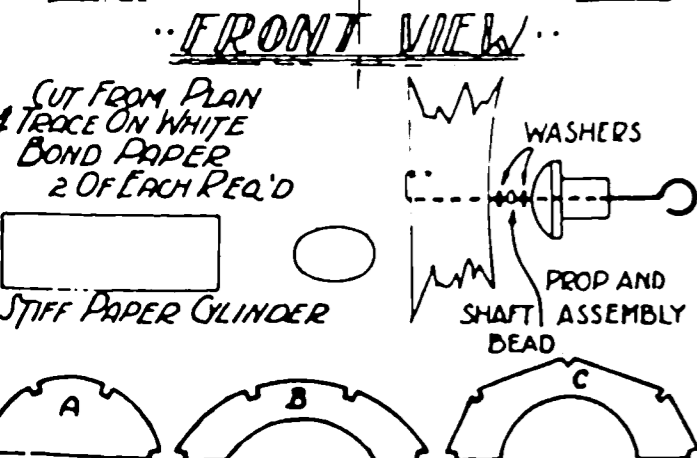

WING LAYOUT

SIDE VIEW

MADE FROM STIFF PAPER COVER WITH TISSUE

OLEO STRUT

TOP VIEW

"TAYLOR CUB"

NO-F53

Paul K. Gullow, Wakefield, Mass.