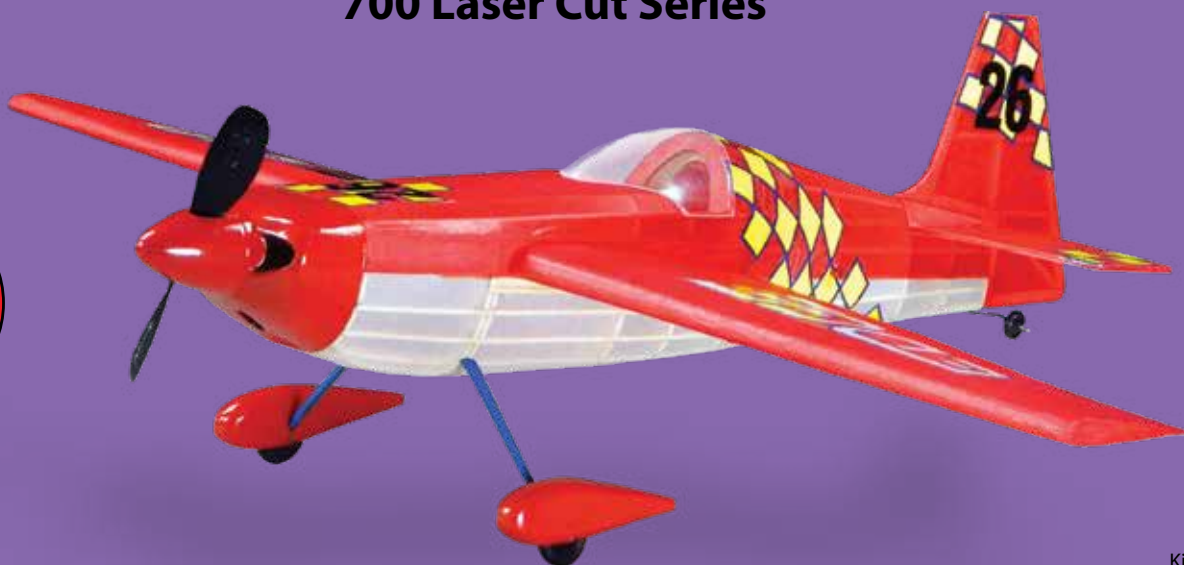

700 Laser Cut Series

Kit 703 LC
Edge 540

Build by number models, great for first time builders - ideal for individual use or for group model building such as in a school class. Now with precision laser cut balsa parts for easier assembly and precise builds. The Fairchild 24 and Arrow are built light to fly right and make great models to take to the local fields. The Edge 540 contains bright red tissue covering and fun decals, just like the real air show stunt planes at today's air shows.