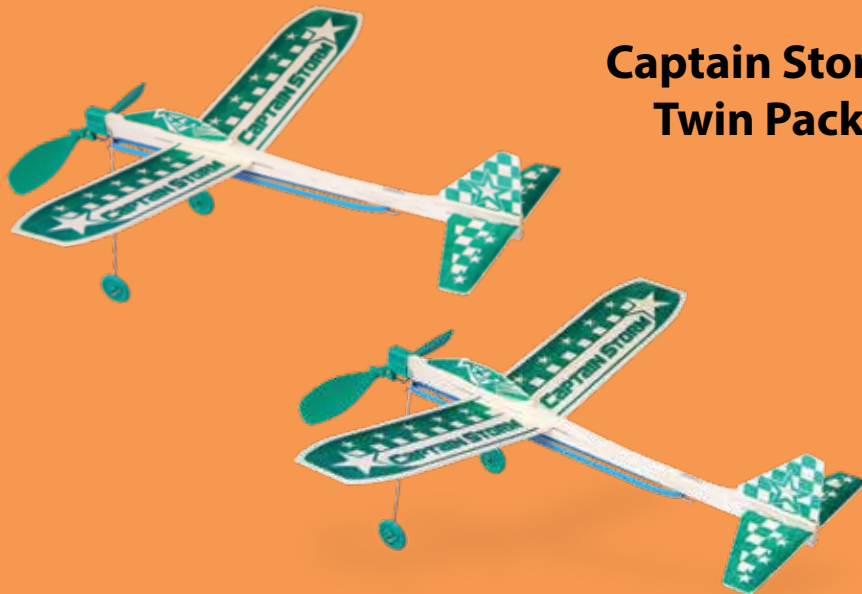

In 2016 Guillow's proudly celebrated our 90th Anniversary

Making quality balsa wood toy airplanes in the USA since 1926.

Captain Storm Twin Pack

This twin pack contains two exciting propeller planes, powered by long lasting elastic bands. Packaged in an attractive full color box with top hang tab, ready for pegboard use.