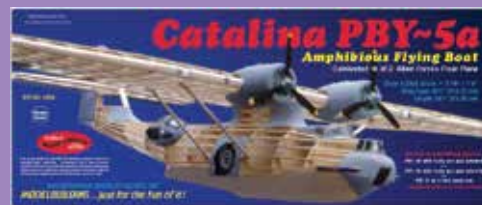

2000 Series

Kit 2003
B-24 Liberator

Super detailed GIANT scale models. Some of the most popular airplanes in WWII in large scale detail. The P-38 with its unique fuselage was one of the most popular fighters, the B-17 and B-24 both great bombers of the era and the PB5a was one of the most successful 'flying boats' ever produced. These large kits are loaded with detail and make truly impressive airplane construction kits that honor the actual WWII aircraft. A few of these kits feature true to life "action" parts such as movable flying surfaces, sliding canopies, retractable landing gear and drop-able bombs.

In 2016 Guillow's proudly celebrated our 90th Anniversary

Making quality balsa wood toy airplanes in the USA since 1926.

No.	Kit	Wingspan	UPC	Box size	Build time / skill level
2001	P-38 Lightning	40"	0 72365 02001 6	24½" x 10¼" x 4¼"	60+ hrs / experienced
2002	B-17G Flying Fortress	45¾"	0 72365 02002 3	24½" x 10¼" x 4¼"	60+ hrs / experienced
2003	B-24 Liberator	48½"	0 72365 02003 0	24½" x 10¼" x 4¼"	60+ hrs / experienced
2004	Catalina PB5a	45½"	0 72365 02004 7	24½" x 10¼" x 4¼"	60+ hrs / experienced