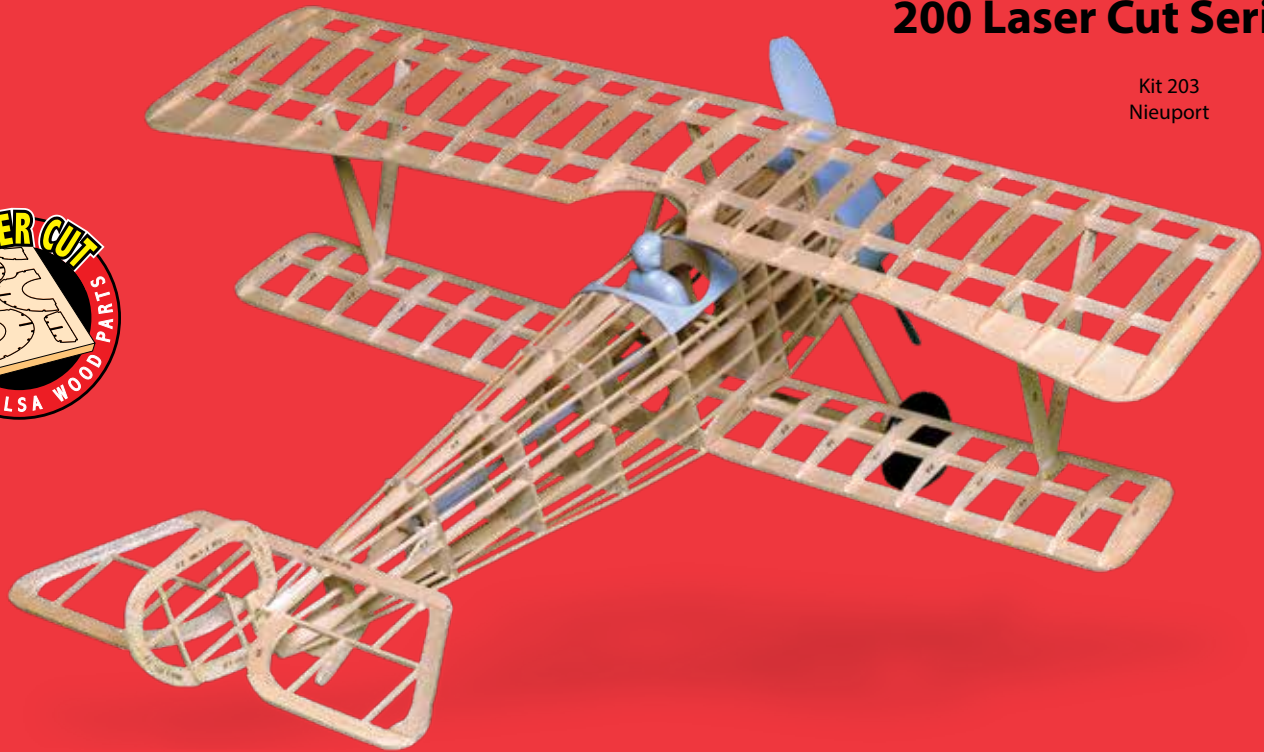

Products proudly made in the USA

2020 Model Hobby Catalog

200 Laser Cut Series

Kit 203
Nieuport

Guillow's legendary WWI series all have **precision laser cut** balsa parts that make it a snap to assemble these historic aircraft. Each kit contains plans and instruction sheets that have set the standard in the industry for over 85 years, realistic looking water release decals, lightweight wheels, detailed plastic parts that consist of a radial engine, access panels, machine gun and pilot figure. Each kit is packed with ample covering tissue, balancing clay, an assembled propeller and rubber thread. These kits are the last word in scale realism for both the detail enthusiast and for those who build to fly scale WWI models.

300 Laser Cut Series

Kit 305 LC
DHC-2 Beaver

The popular private planes in the 300 series now have **precision laser cut** balsa parts. Laser cut parts are much easier to build from and make a more precise model than die cut. Guillow's has been working hard to redraw and convert our existing kits over to this newer technology. Watch for the above laser cut logo in catalogs and on box covers!