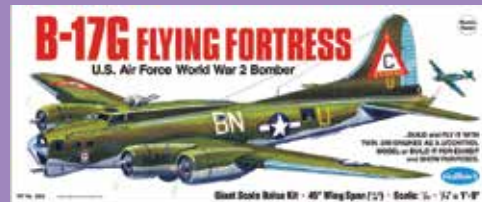

No.	Kit	Wingspan	UPC	Box size	Build time / skill level
2001	P-38 Lightning	40"	0 72365 02001 6	24½" x 10¼" x 4¼"	60+ hrs / experienced
2002	B-17G Flying Fortress	45¾"	0 72365 02002 3	24½" x 10¼" x 4¼"	60+ hrs / experienced
2003	B-24 Liberator	48½"	0 72365 02003 0	24½" x 10¼" x 4¼"	60+ hrs / experienced
2004	Catalina PB5a	45½"	0 72365 02004 7	24½" x 10¼" x 4¼"	60+ hrs / experienced