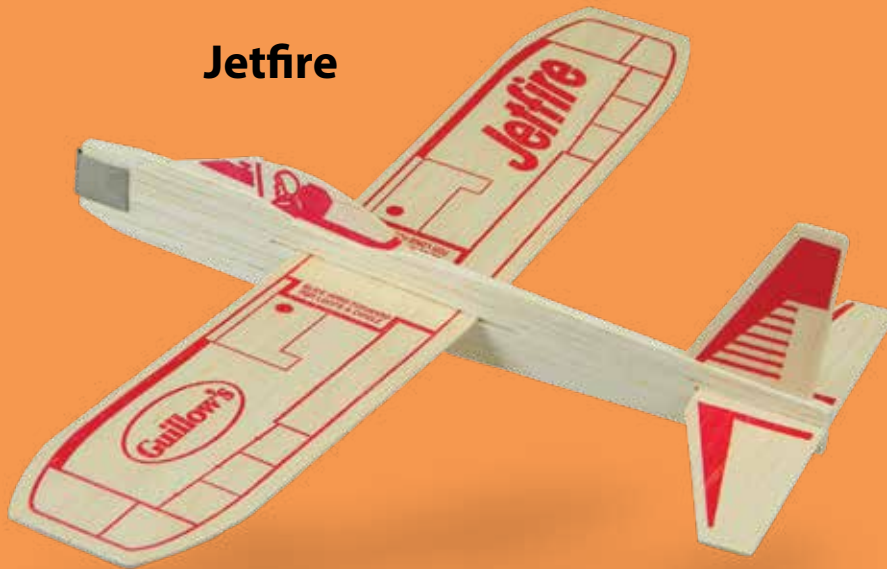

Eagle

"Air superiority" flyer. Has a printed wing, tail surfaces and canopy. Individually packaged in a polybag and sold in an attractive display box with vivid colors to place on a counter or peg display.

No.	Wingspan	UPC	Polybag Information	Display Information	Case Information
26	9"	0 72365 00026 1	contains: 1 glider size: 1/4" x 2" x 10 1/2" pegboard ready	contains: 48 pcs size: 7" x 3 3/4" x 9 1/2" set up size: 7" x 4" x 13 1/4"	12 displays / 576 gliders size: 20" x 15" x 12" weight: 14 lbs.

In 2016 Guillow's proudly celebrated our 90th Anniversary

Making quality balsa wood toy airplanes in the USA since 1926.

Jetfire

A high performance flyer with the style of a jet fighter. Large 12" wingspan with a built in dihedral gives it the stability to easily have flights up over 30 feet ! Colorful style prints on the wing, tail surfaces and canopy.