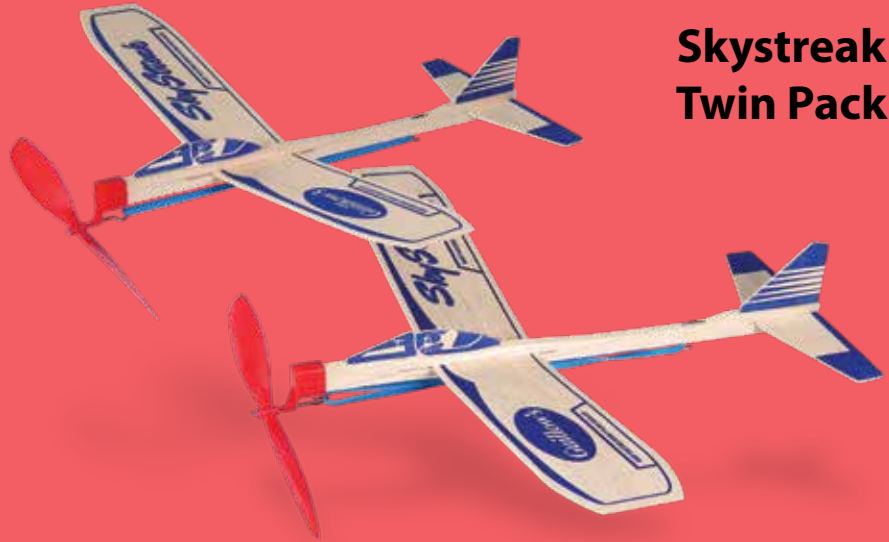

Skystreak Twin Pack

Two of our popular 12" wingspan propeller planes now in protective colorful twin pack boxes! Rubber band powered, wind them up and they will provide exciting flights, soaring over 50 feet into the sky. Boxes are pegboard ready.

No.	Wingspan	UPC	Package Information	Inner Carton Information	Case Information
50T	12"	0 72365 20050 0	contains: 2 planes size: 3¾" x 1" x 13½" pegboard ready	contains: 24 twin packs size: 9" x 12" x 14¼"	2 inners / 48 pcs size: 12¾" x 15" x 19" weight: 8½ lbs.

In 2016 Guillow's proudly celebrated our 90th Anniversary

Making quality balsa wood toy airplanes in the USA since 1926.