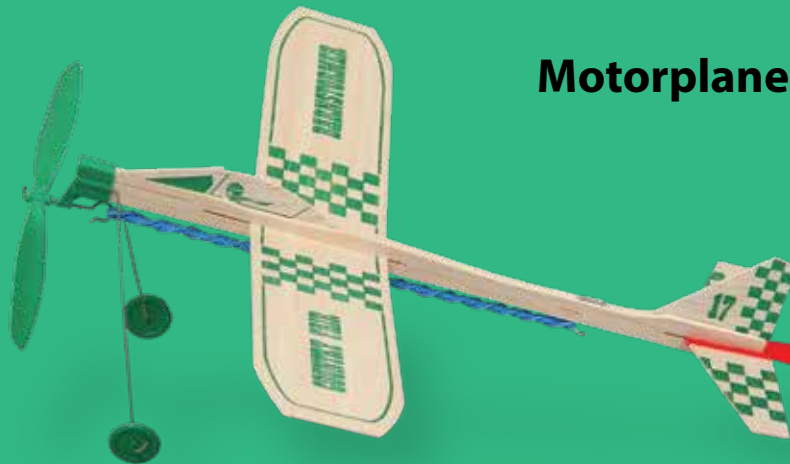

In 2016 Guillo's proudly celebrated our 90th Anniversary

Making quality balsa wood toy airplanes in the USA since 1926.

Catapult Glider

This glider has a Space Shuttle attached to its back and a launch hook built into the nose. Includes a rubber band hand launcher for flights far up into the sky. Packaged in a colorful, protective pillow pack box that is ready for pegboard use.

Sky Streak

A long time best selling motorplane. This toy airplane has a one piece wing with built in dihedral for long stable flights. The power comes from a hi-impact plastic nose bearing / propeller and rubber band motor. Soars up over 75 feet.

In 2016 Guillow's proudly celebrated our 90th Anniversary

Making quality balsa wood toy airplanes in the USA since 1926.

Motorplane

Propeller powered plane that when fully wound and launched climbs up into the sky trailing a colorful tail streamer. Exciting flights up over 50 feet and soft landings on its included landing gear. Packaged in a colorful, protective pillow pack box ready for pegboard use.