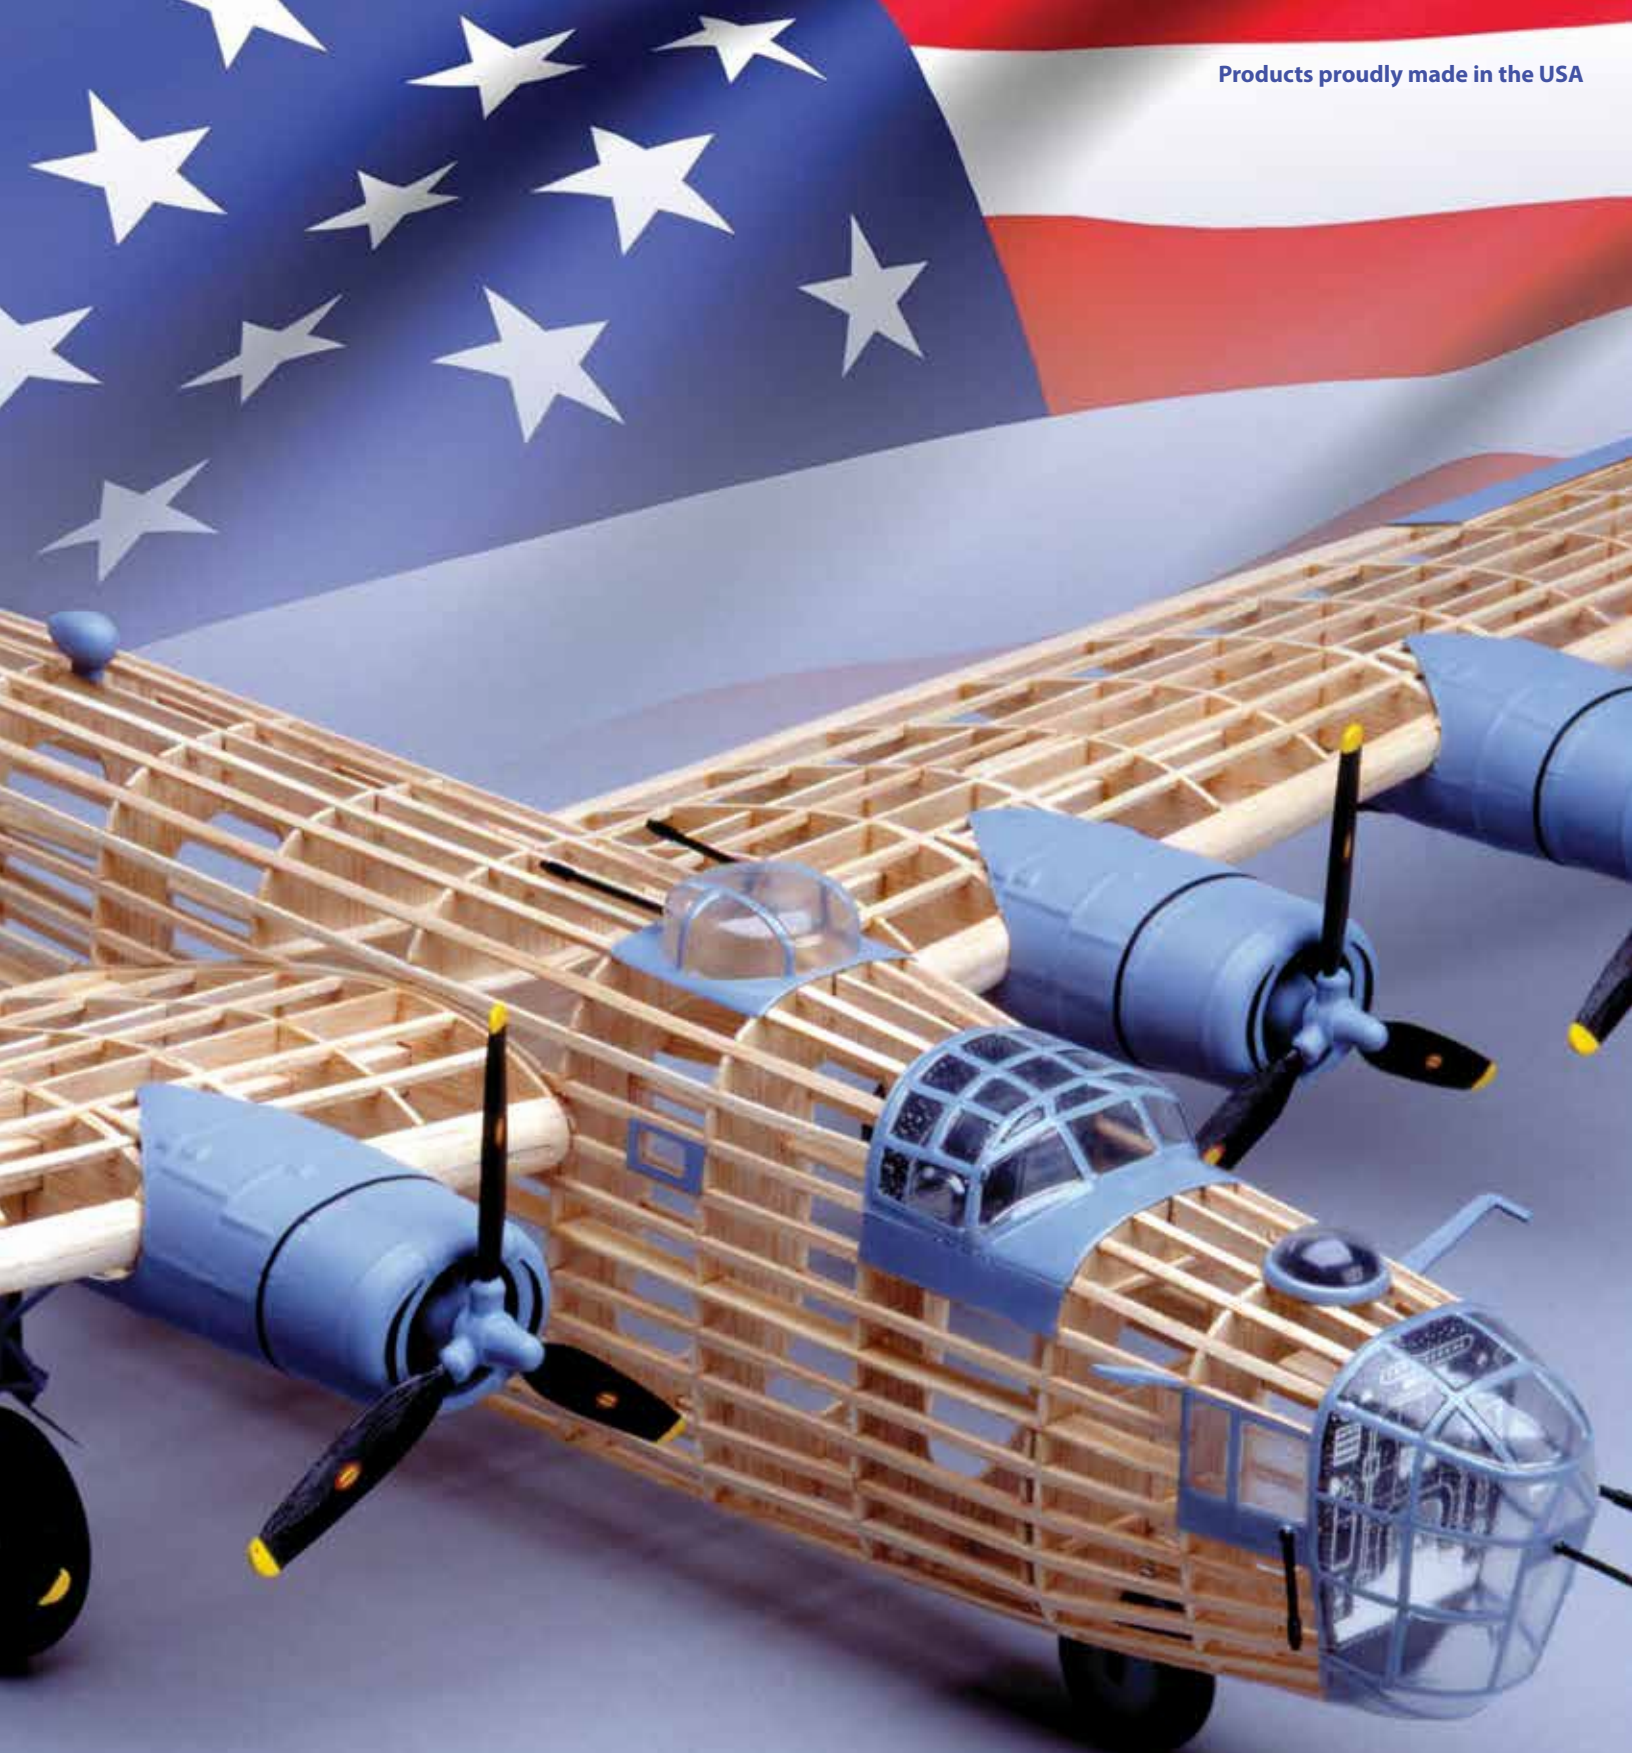

Products proudly made in the USA

2020 Model Hobby Catalog

200 Laser Cut Series

Kit 203
Nieuport

Guillow's legendary WWI series all have **precision laser cut** balsa parts that make it a snap to assemble these historic aircraft. Each kit contains plans and instruction sheets that have set the standard in the industry for over 85 years, realistic looking water release decals, lightweight wheels, detailed plastic parts that consist of a radial engine, access panels, machine gun and pilot figure. Each kit is packed with ample covering tissue, balancing clay, an assembled propeller and rubber thread. These kits are the last word in scale realism for both the detail enthusiast and for those who build to fly scale WWI models.