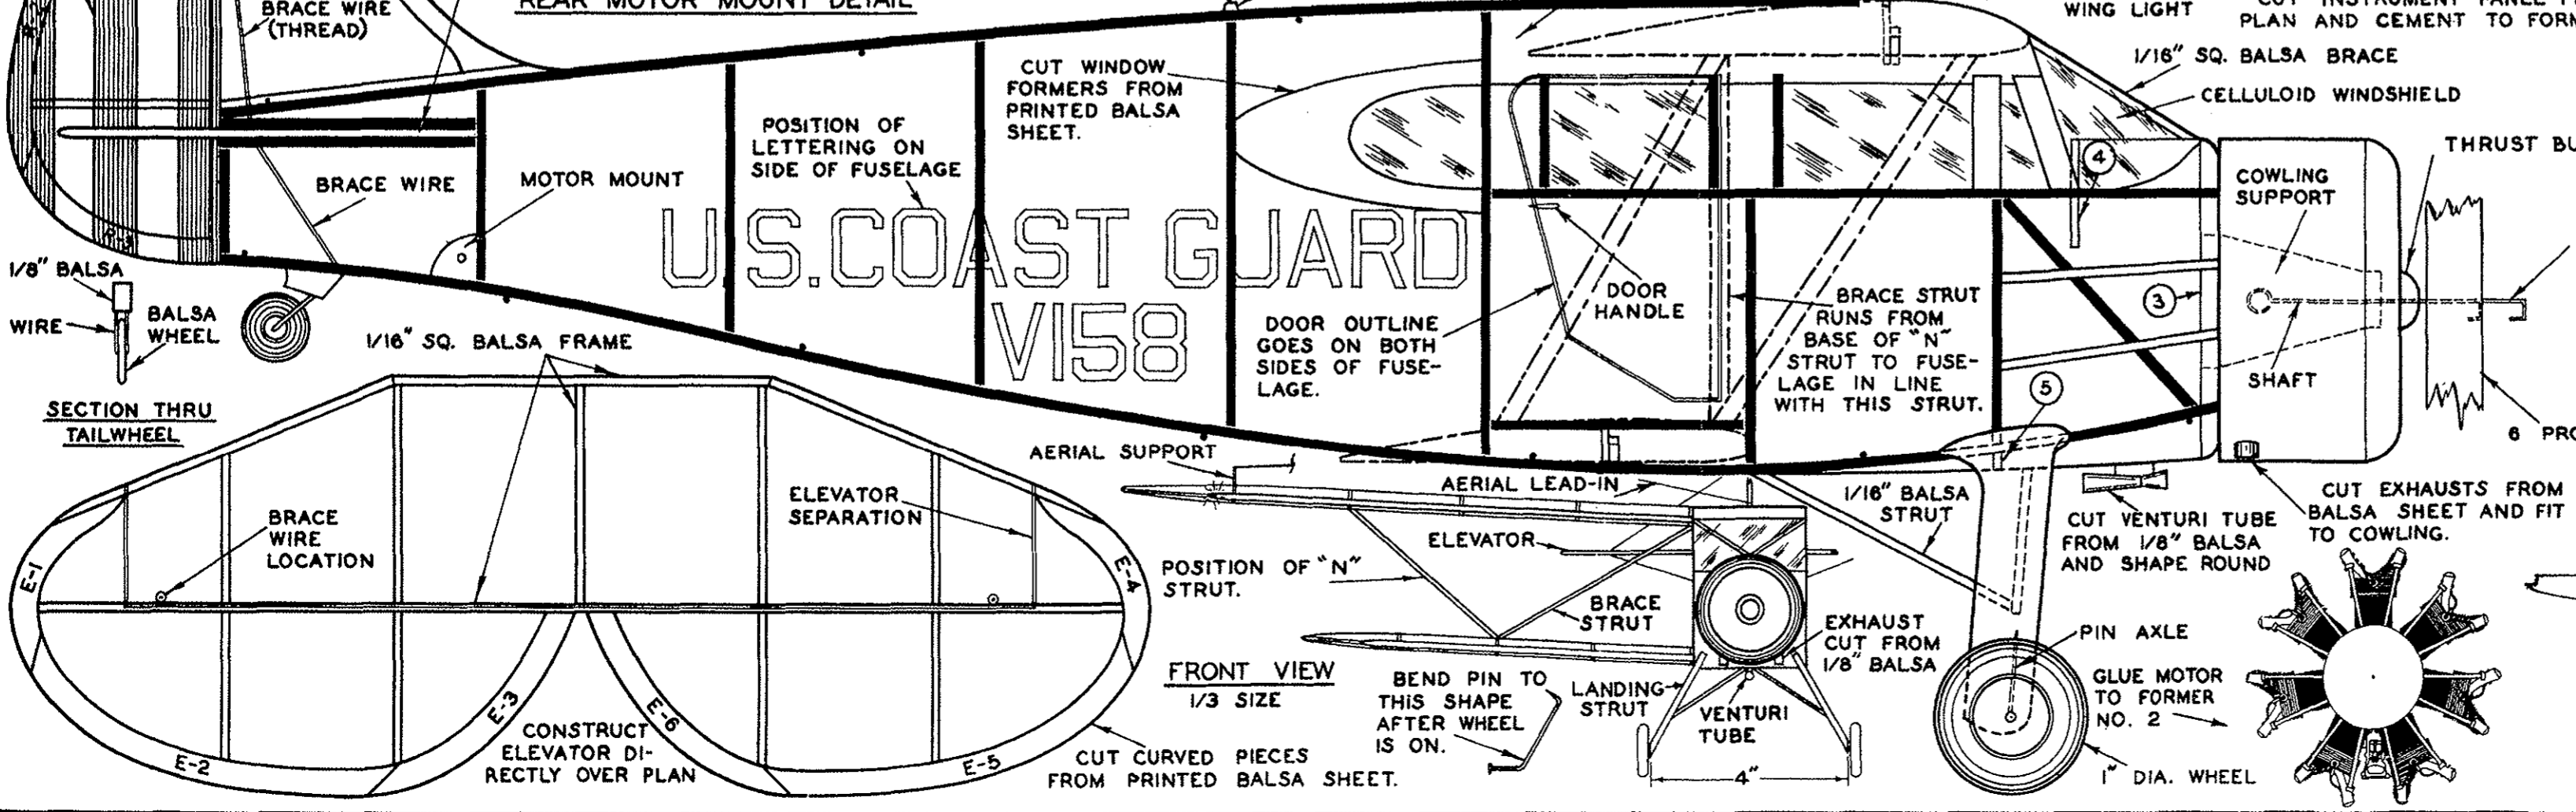

U.S. COAST GUARD VI58 VI58 U.S. COAST GUARD

CUT ABOVE LETTERING FROM PLAN & STICK TO SIDES OF FUSELAGE IN POSITION SHOWN

SEVERAL OF THESE FIVE PLACE WACO CABIN PLANES HAVE BEEN SECURED BY THE U.S. COAST GUARD FOR BORDER PATROL DUTY.

4/6 9-21-73

WACO COAST GUARD

WINGSPAN - 25 IN. | LENGTH - 16 IN.

KIT NO. - E1 | DRAWN BY - Robert Fisher

10/2/00