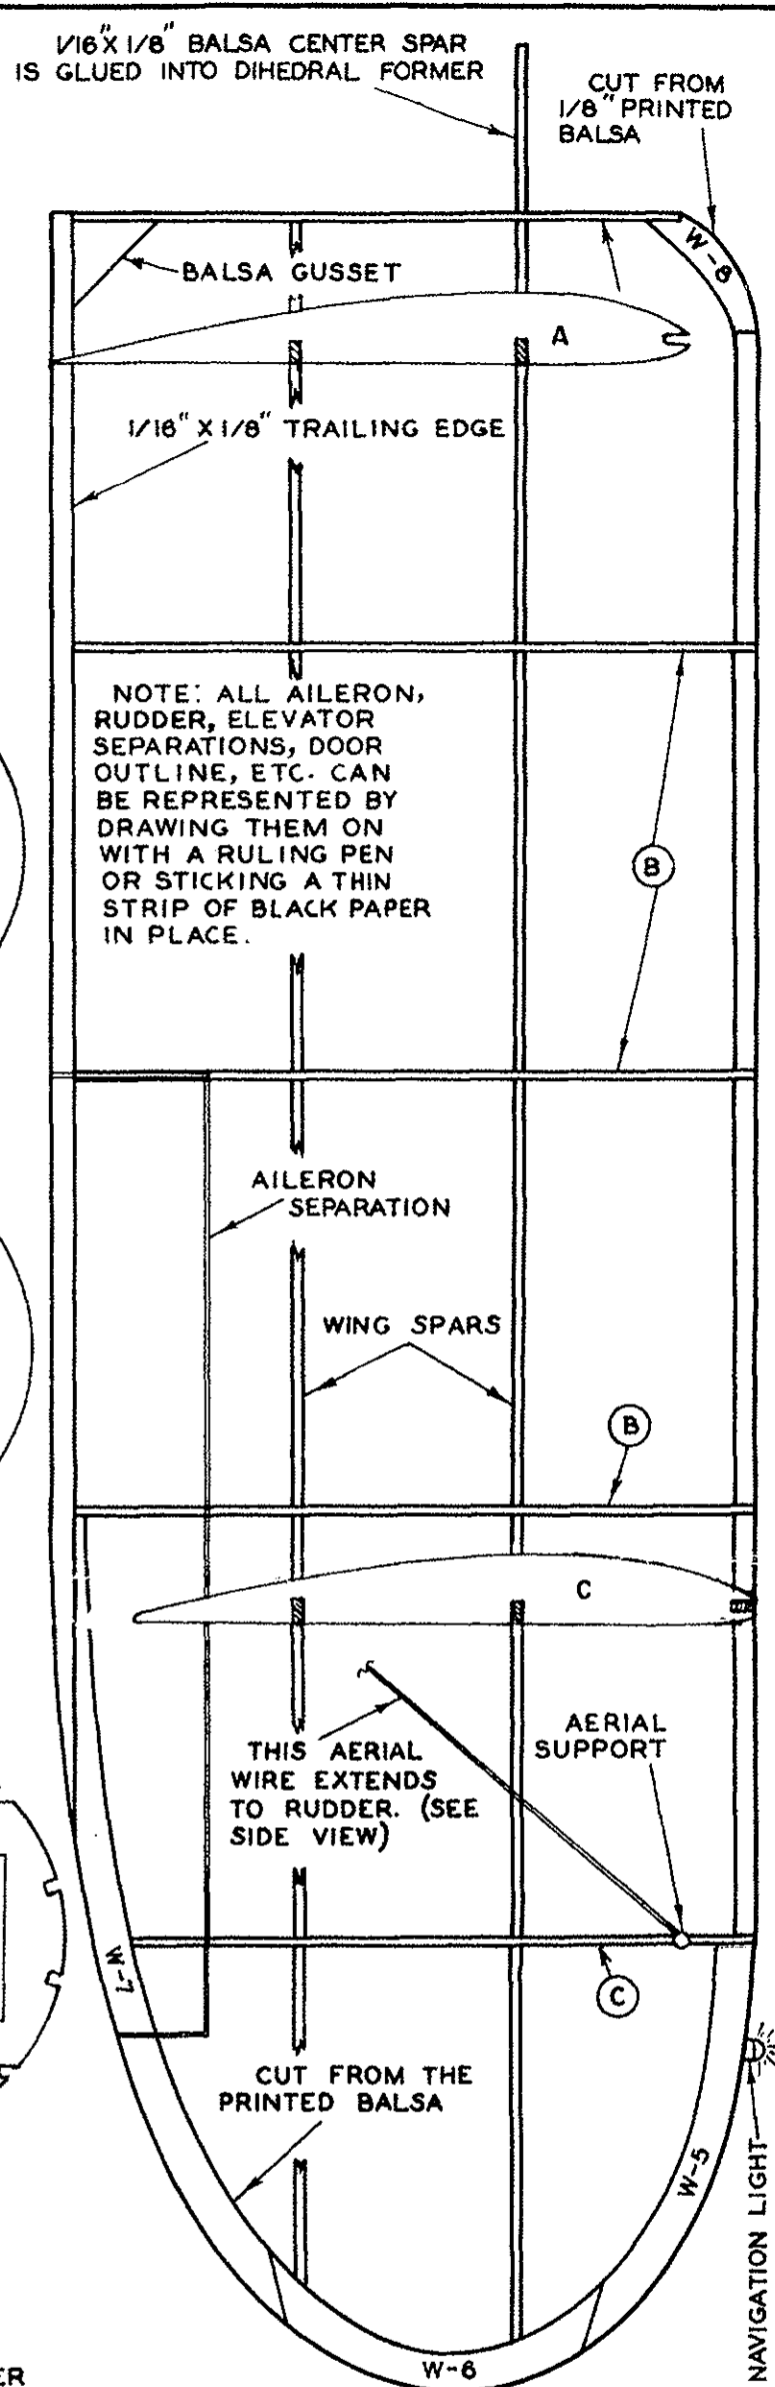

U.S. COAST GUARD VI58 VI58 U.S. COAST GUARD

CUT ABOVE LETTERING FROM PLAN & STICK TO SIDES OF FUSELAGE IN POSITION SHOWN

SEVERAL OF THESE FIVE PLACE WACO CABIN PLANES HAVE BEEN SECURED BY THE U.S. COAST GUARD FOR BORDER PATROL DUTY.

4/6 9-21-73

WACO COAST GUARD

WINGSPAN - 25 IN. | LENGTH - 16 IN.

KIT NO. - E1 | DRAWN BY - Robert Fisher

10/2/00