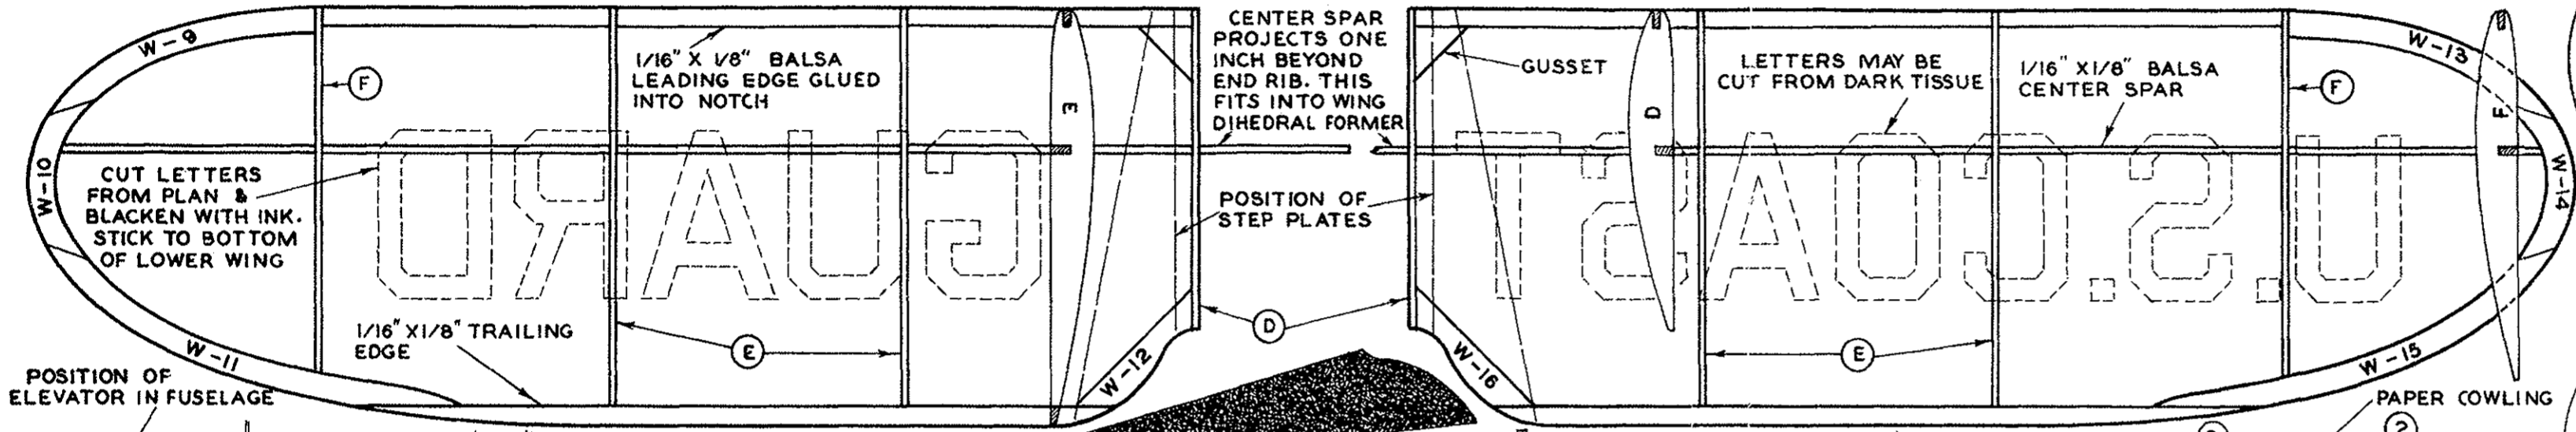

U.S. COAST GUARD VI58 VI58 U.S. COAST GUARD

CUT ABOVE LETTERING FROM PLAN & STICK TO SIDES OF FUSELAGE IN POSITION SHOWN

SEVERAL OF THESE FIVE PLACE WACO CABIN PLANES HAVE BEEN SECURED BY THE U.S. COAST GUARD FOR BORDER PATROL DUTY.

4/6 9-21-73

WACO COAST GUARD

WINGSPAN - 25 IN. | LENGTH - 16 IN.

KIT NO. - E1 | DRAWN BY - Robert Fisher

10/2/00