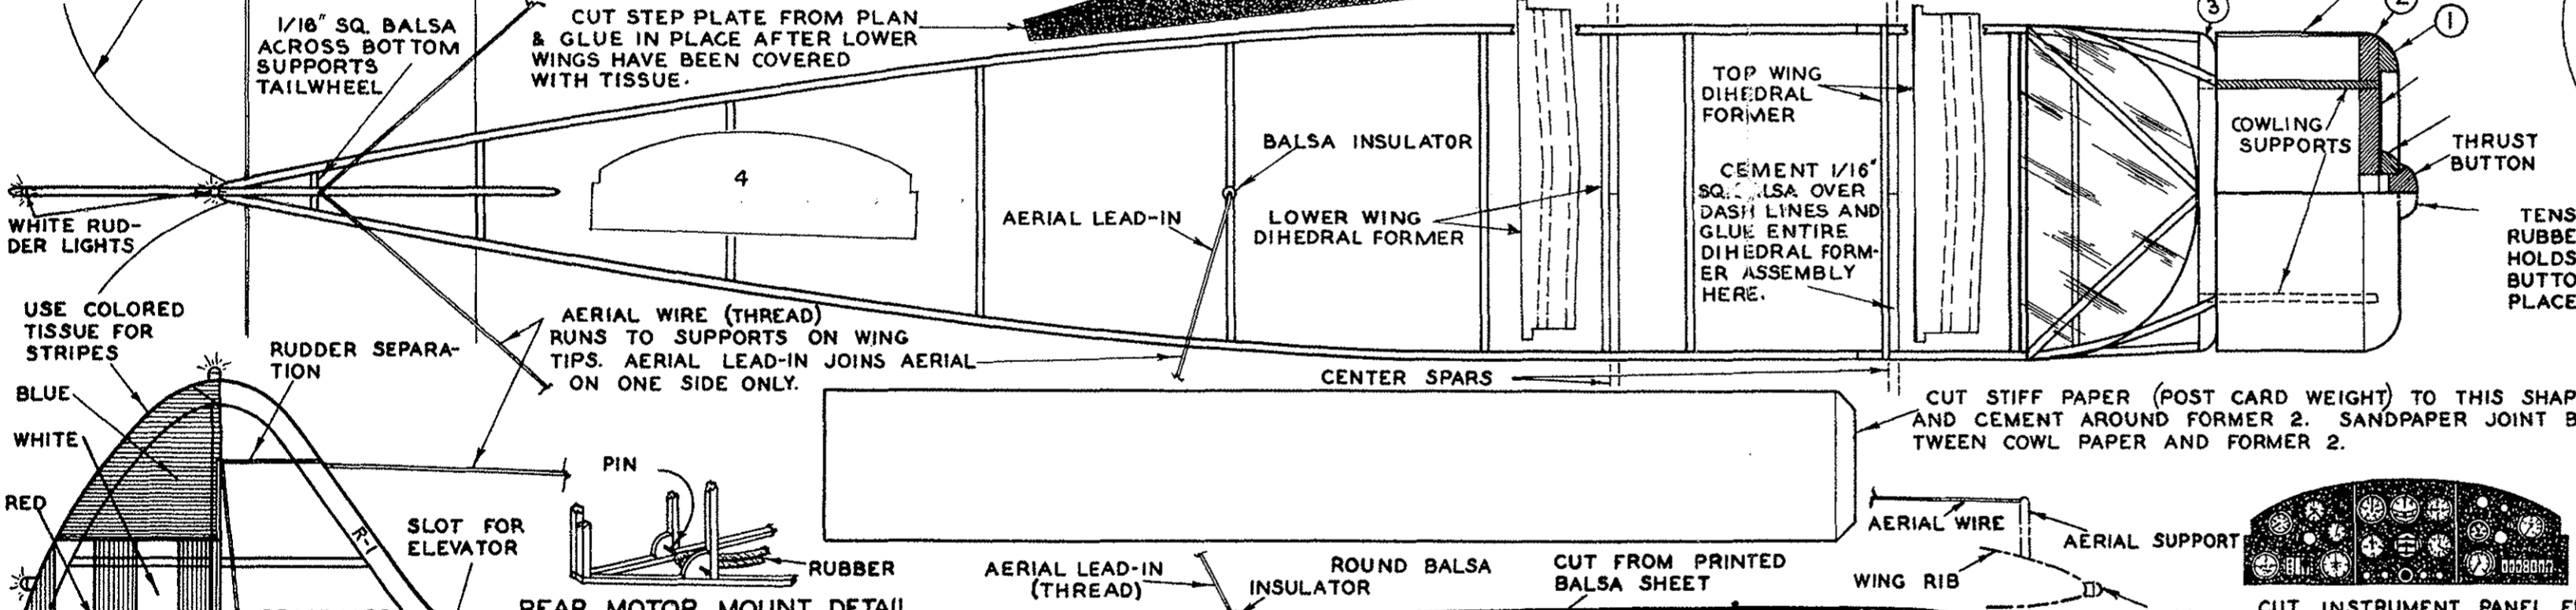

U.S. COAST GUARD VI58 VI58 U.S. COAST GUARD

CUT ABOVE LETTERING FROM PLAN & STICK TO SIDES OF FUSELAGE IN POSITION SHOWN

SEVERAL OF THESE FIVE PLACE WACO CABIN PLANES HAVE BEEN SECURED BY THE U.S. COAST GUARD FOR BORDER PATROL DUTY.

4/6 9-21-73

WACO COAST GUARD

WINGSPAN - 25 IN. | LENGTH - 16 IN.

KIT NO. - E1 | DRAWN BY - Robert Fisher

10/2/00