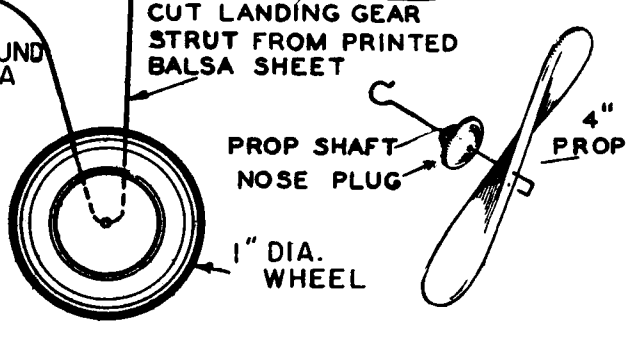

**U.S. NAVY**  
FUSELAGE LETTERS

COLOR SCHEME  
KHAKI - FUSELAGE  
YELLOW - WINGS & TAIL

NOTE: READ INSTRUCTIONS ON BACK OF BOX BEFORE BEGINNING CONSTRUCTION

**STEARMAN "76"**

WINGSPAN - 16"	LENGTH - 11-1/8"
DRAWN BY <i>Tom</i>	LETTERED BY <i>Paul Schilling</i>