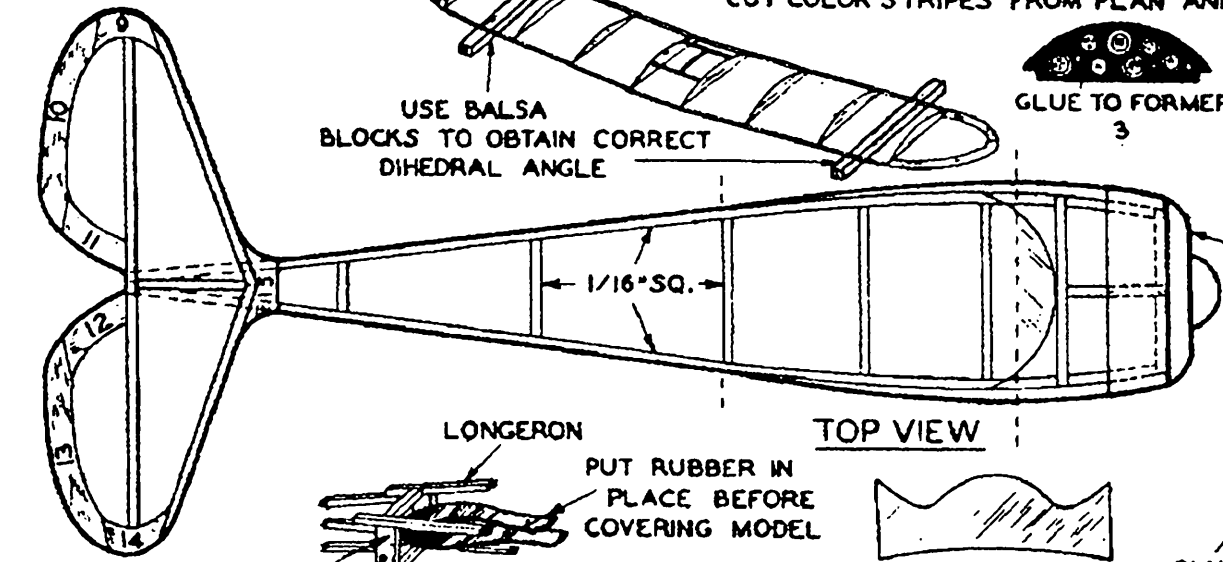

# NCI4037

CUT COLOR STRIPES FROM PLAN AND GLUE TO BODY

GLUE TO WING

ASSEMBLED FRAMEWORK

TOP VIEW

WINDSHIELD PATTERN

POSITION OF WING

SIDE VIEW

FRONT VIEW

1/2 SIZE

GLUE WINDOW OUTLINE TO FUSELAGE