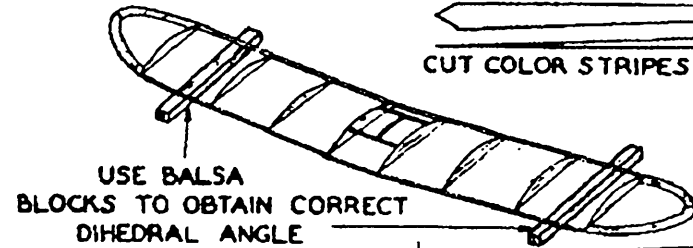

# NCI4037

CUT COLOR STRIPES FROM PLAN AND GLUE TO BODY

GLUE TO WING

ASSEMBLED FRAMEWORK

TOP VIEW

WINDSHIELD PATTERN

POSITION OF WING

SIDE VIEW