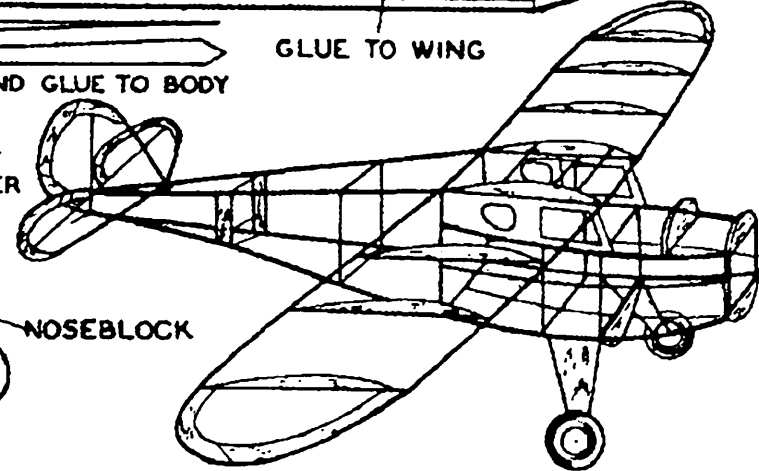

# NCI4037

CUT COLOR STRIPES FROM PLAN AND GLUE TO BODY

GLUE TO WING

ASSEMBLED FRAMEWORK

TOP VIEW

WINDSHIELD PATTERN

POSITION OF WING

SIDE VIEW

FRONT VIEW

1/2 SIZE

GLUE WINDOW OUTLINE TO FUSELAGE