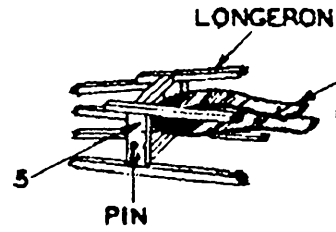

# NCI4037

CUT COLOR STRIPES FROM PLAN AND GLUE TO BODY

GLUE TO WING

ASSEMBLED FRAMEWORK

TOP VIEW

WINDSHIELD PATTERN

POSITION OF WING

SIDE VIEW

FRONT VIEW

1/2 SIZE

GLUE WINDOW OUTLINE TO FUSELAGE