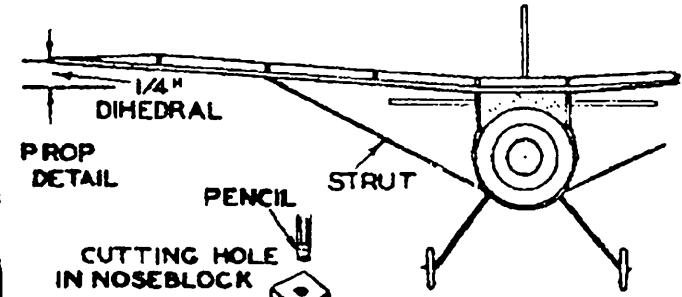

# NCI4037

CUT COLOR STRIPES FROM PLAN AND GLUE TO BODY

GLUE TO WING

ASSEMBLED FRAMEWORK

TOP VIEW

WINDSHIELD PATTERN

POSITION OF WING

SIDE VIEW

FRONT VIEW

1/2 SIZE

GLUE WINDOW OUTLINE TO FUSELAGE