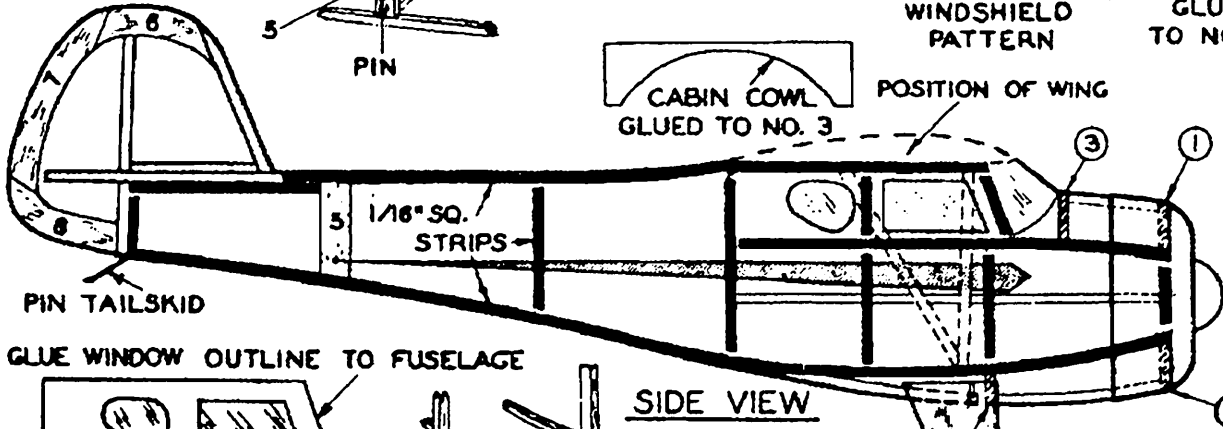

# NCI4037

CUT COLOR STRIPES FROM PLAN AND GLUE TO BODY

GLUE TO WING

ASSEMBLED FRAMEWORK

TOP VIEW

WINDSHIELD PATTERN

POSITION OF WING

SIDE VIEW

FRONT VIEW

1/2 SIZE

GLUE WINDOW OUTLINE TO FUSELAGE