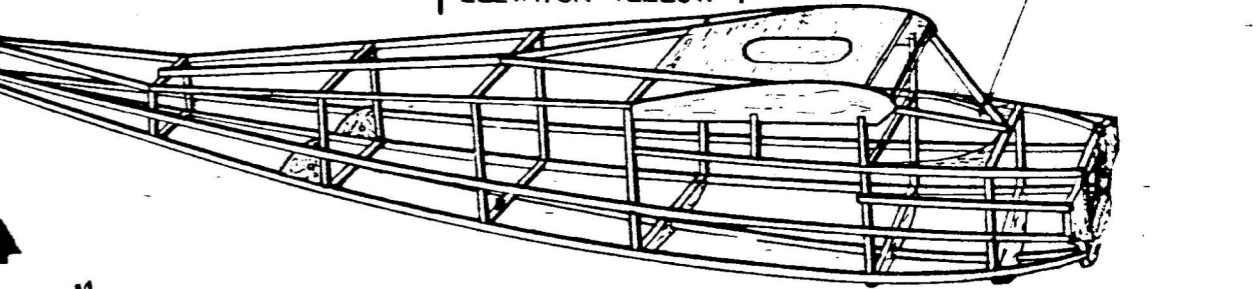

COLOR SCHEME
 BODY- DARK BLUE
 WING, RUDDER & ELEVATOR -YELLOW

FORMER 6 NOT SHOWN

IN FLYING, IF MODEL TENDS TO STALL, ADD SMALL WEIGHTS TO THE NOSE.

LUSCOMBE "50"

WINGSPAN 16" | LENGTH 10"

DRAWN BY *Sidney Helrod* | KIT NO. A2