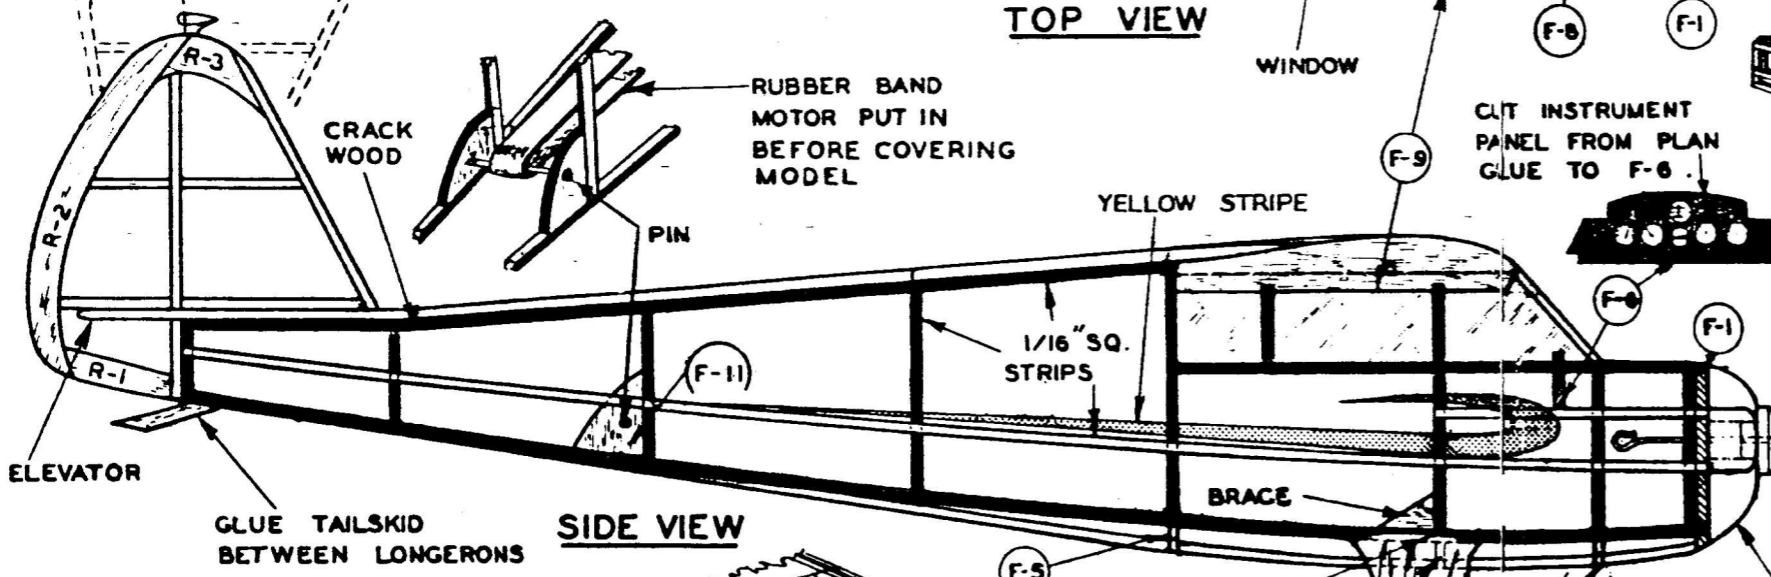

COLOR SCHEME
 BODY- DARK BLUE
 WING, RUDDER & ELEVATOR -YELLOW

FORMER 6 NOT SHOWN

IN FLYING, IF MODEL TENDS TO STALL, ADD SMALL WEIGHTS TO THE NOSE.

LUSCOMBE "50"

WINGSPAN 16" | LENGTH 10"

DRAWN BY *Sidney Helrod* | KIT NO. A2