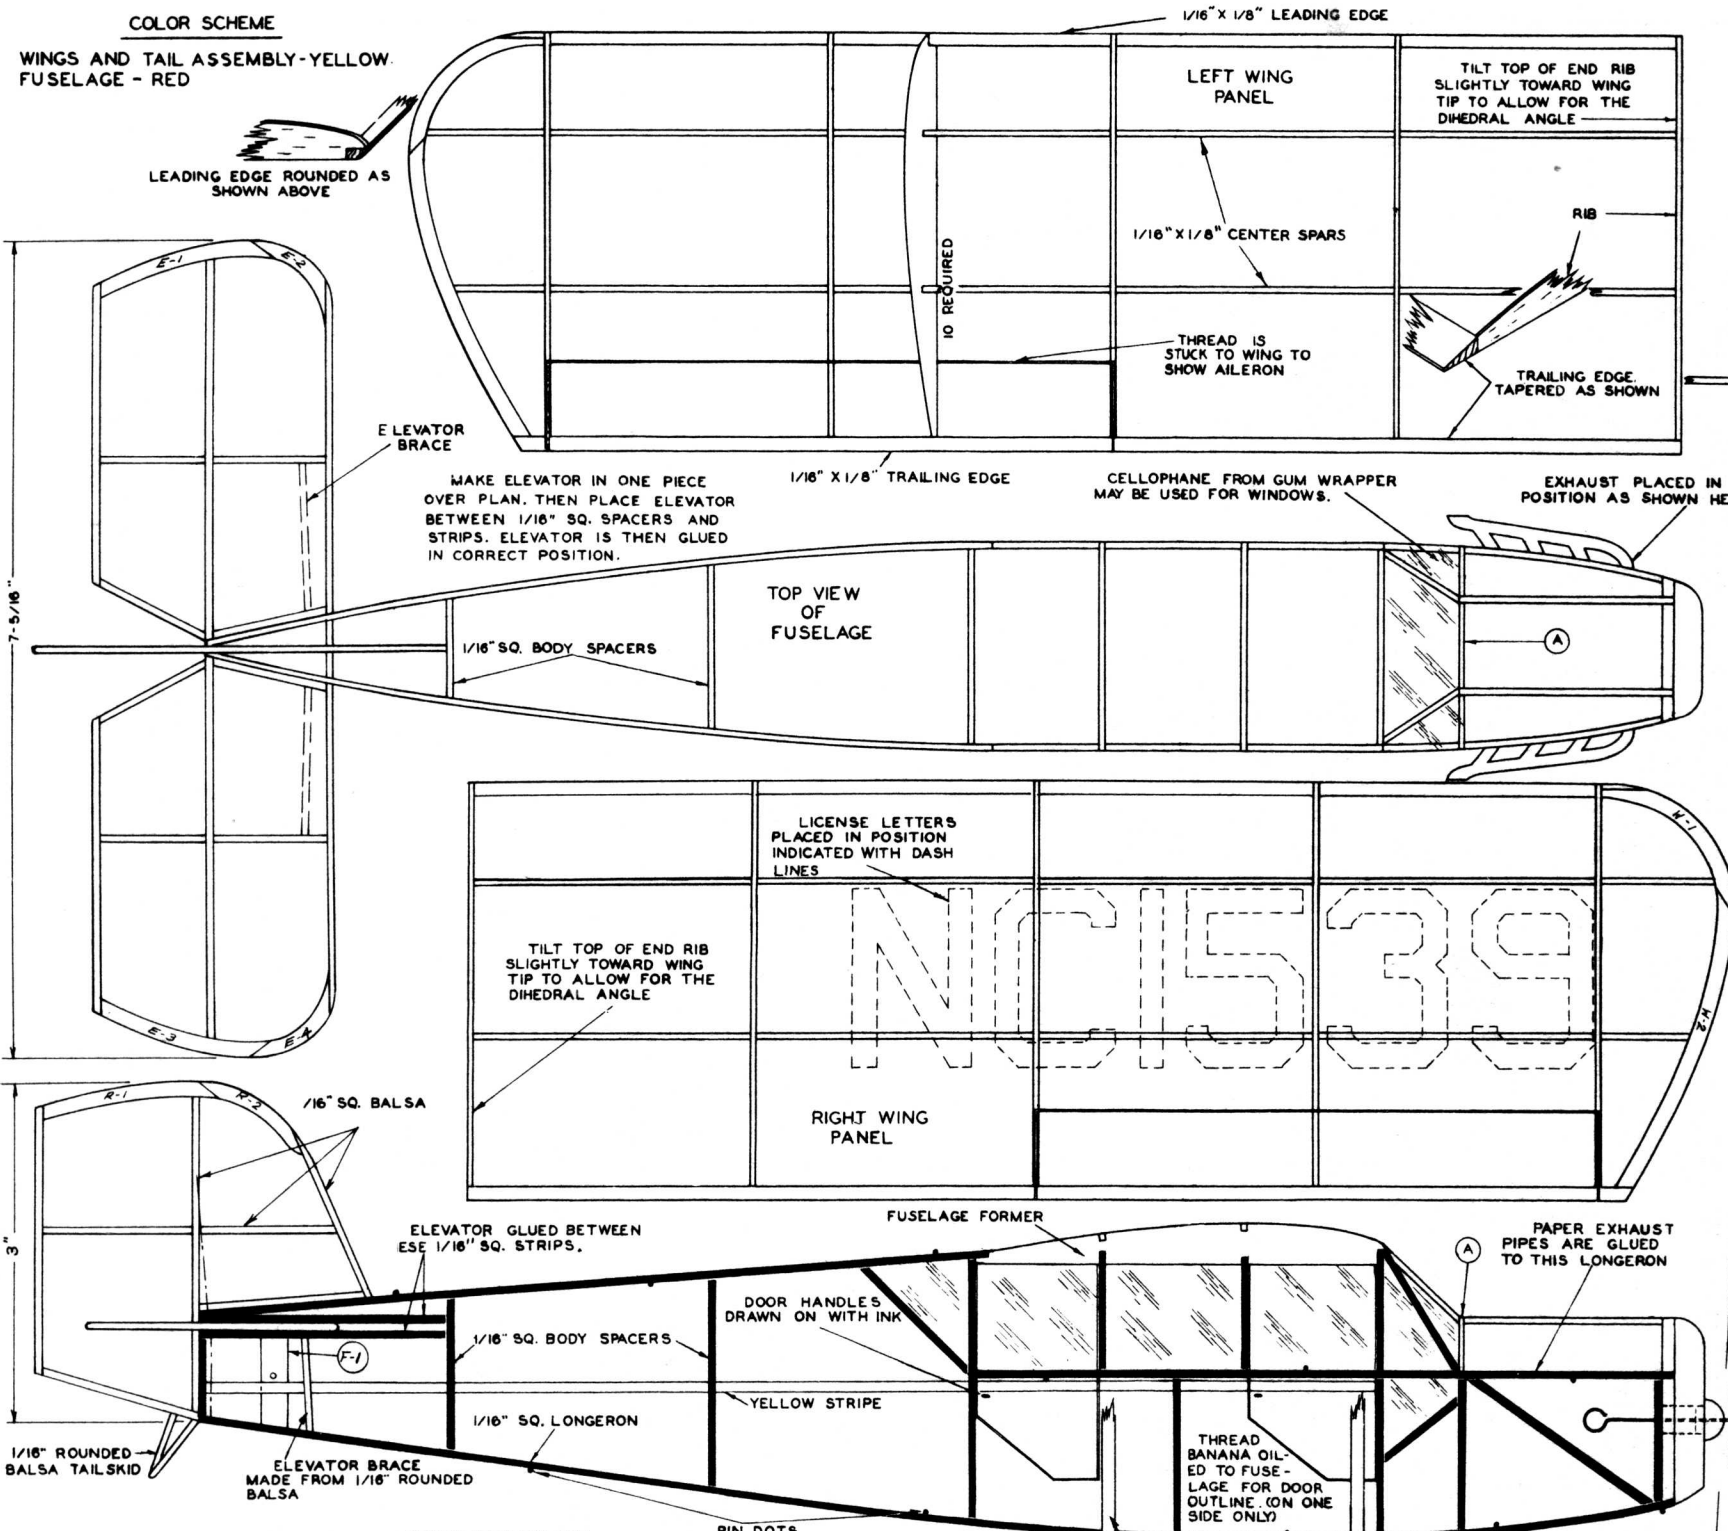

COLOR SCHEME

WINGS AND TAIL ASSEMBLY - YELLOW
FUSELAGE - RED

NC1539

CURTISS ROBIN

SPAN-25" LENGTH-15 1/4"

N.O. E12

COMET

BILL HARNEY '74