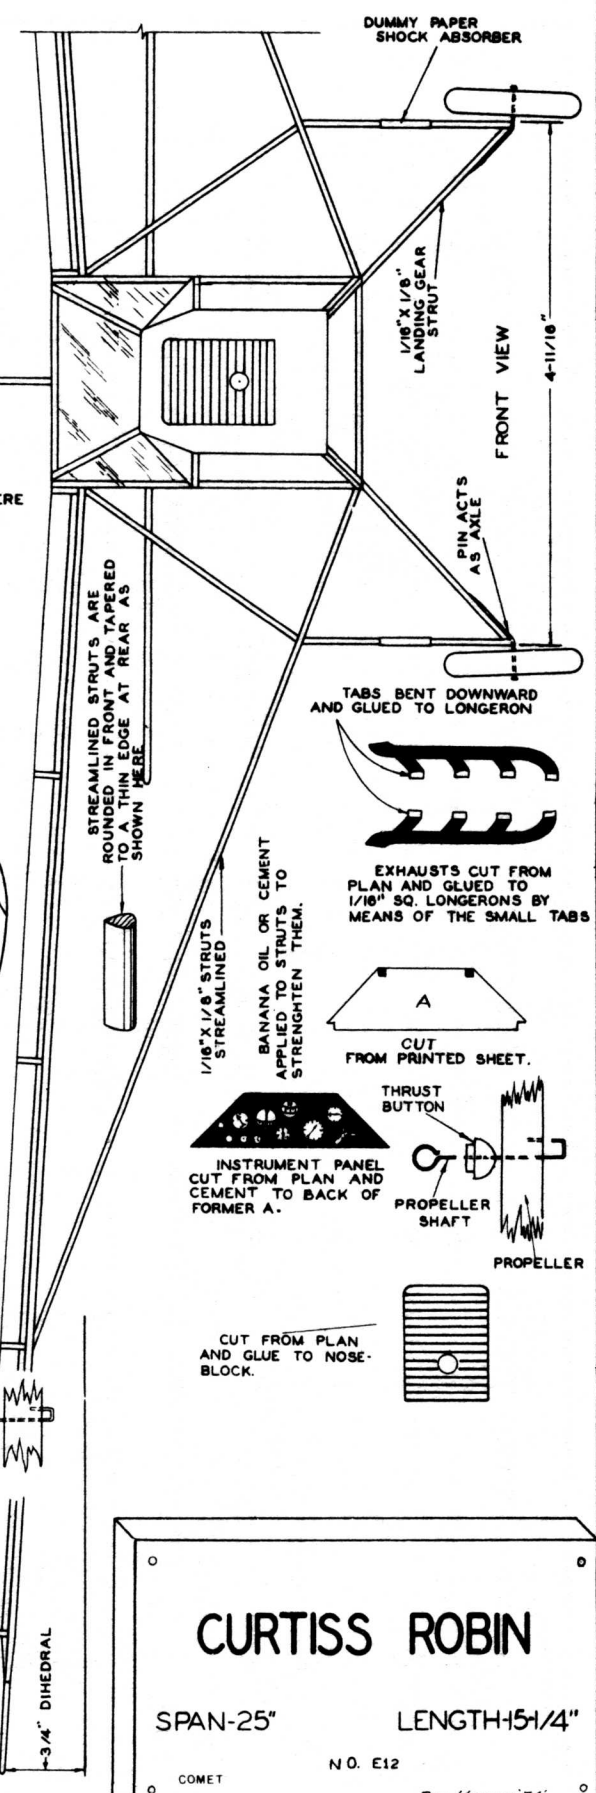

COLOR SCHEME

WINGS AND TAIL ASSEMBLY - YELLOW
FUSELAGE - RED

NC1539

CURTISS ROBIN

SPAN-25" LENGTH-15 1/4"

N.O. E12

COMET

BILL HARNEY '74