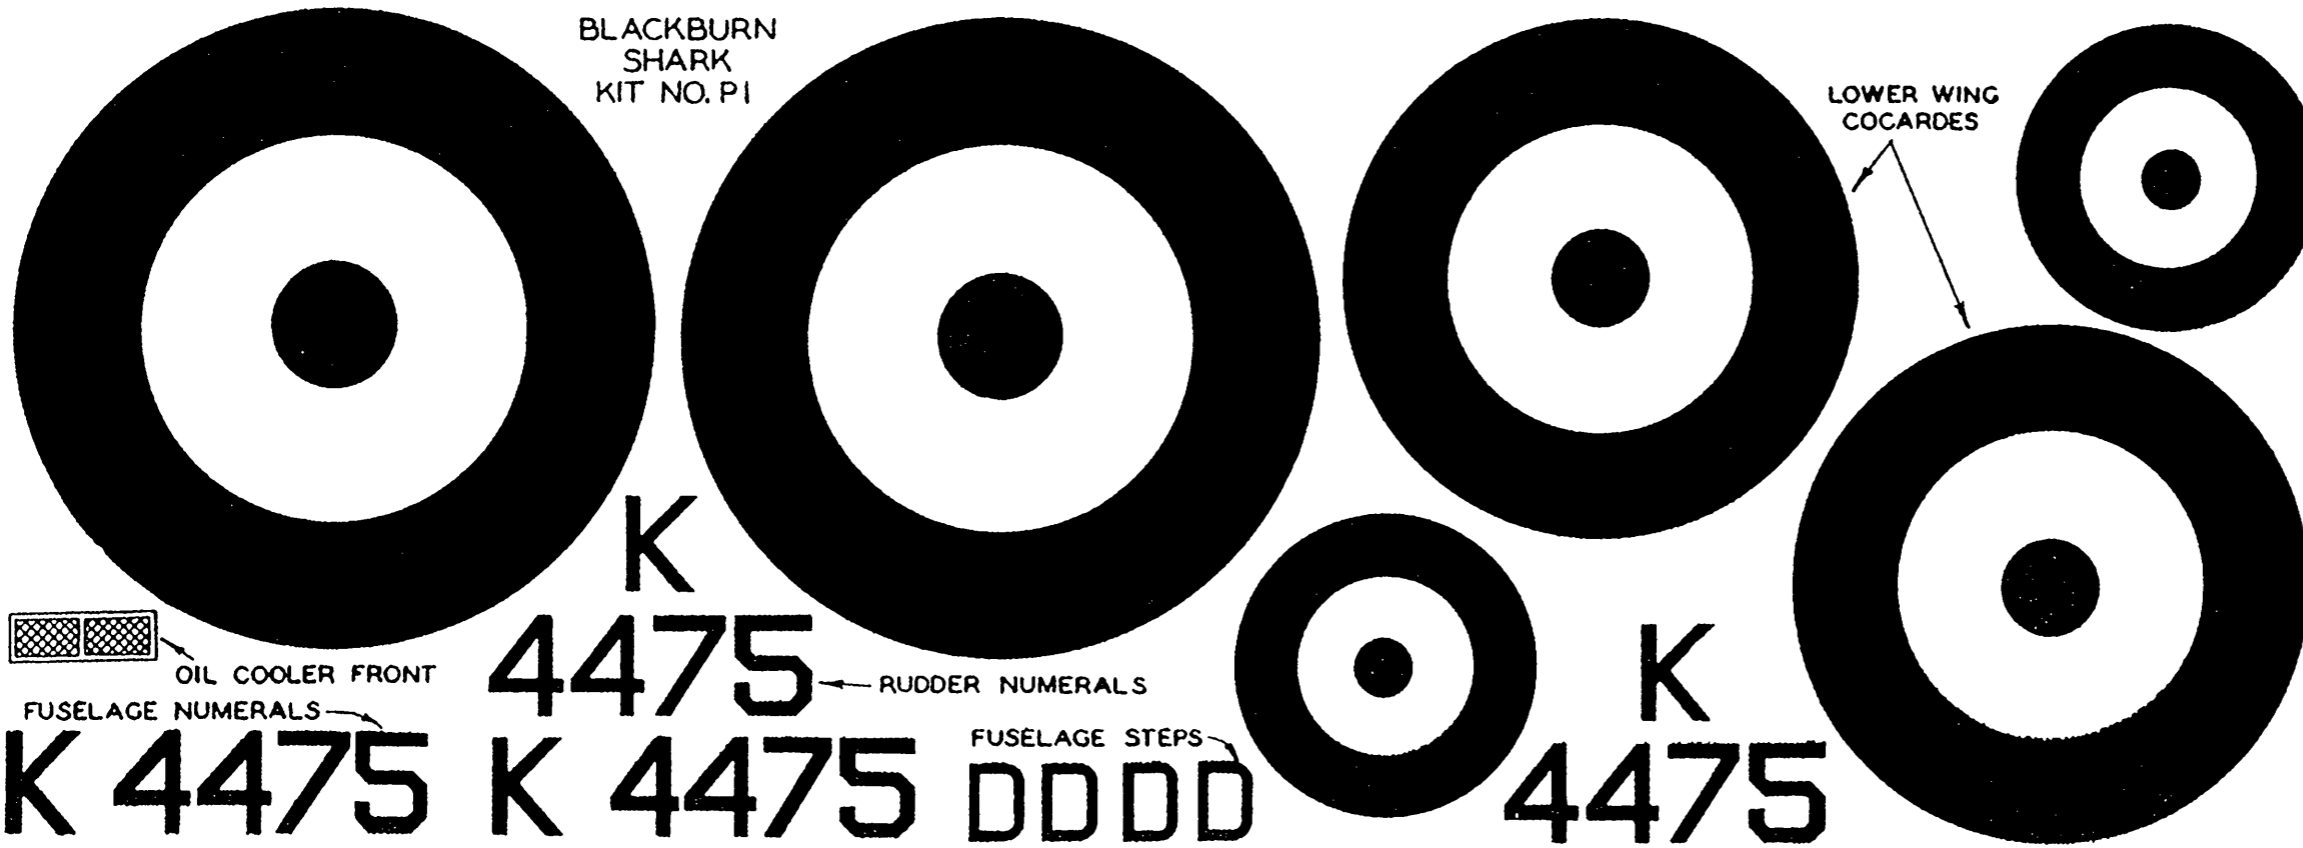

BLACKBURN SHARK
KIT NO. PI

 OIL COOLER FRONT
FUSELAGE NUMERALS

K
4475 ← RUDDER NUMERALS
K **4475** ← FUSELAGE NUMERALS
DDDD ← FUSELAGE STEPS

K
4475

BLACKBURN SHARK
KIT NO. PI

TAILWHEEL COWLING ←
GUNNER'S WINDSHIELD ←

CEMENT PATTERN AROUND THE FRONT
AND REAR TIPS OF TORPEDO

GUNNER'S COCKPIT COWLING

PILOT'S COCKPIT
COWLING