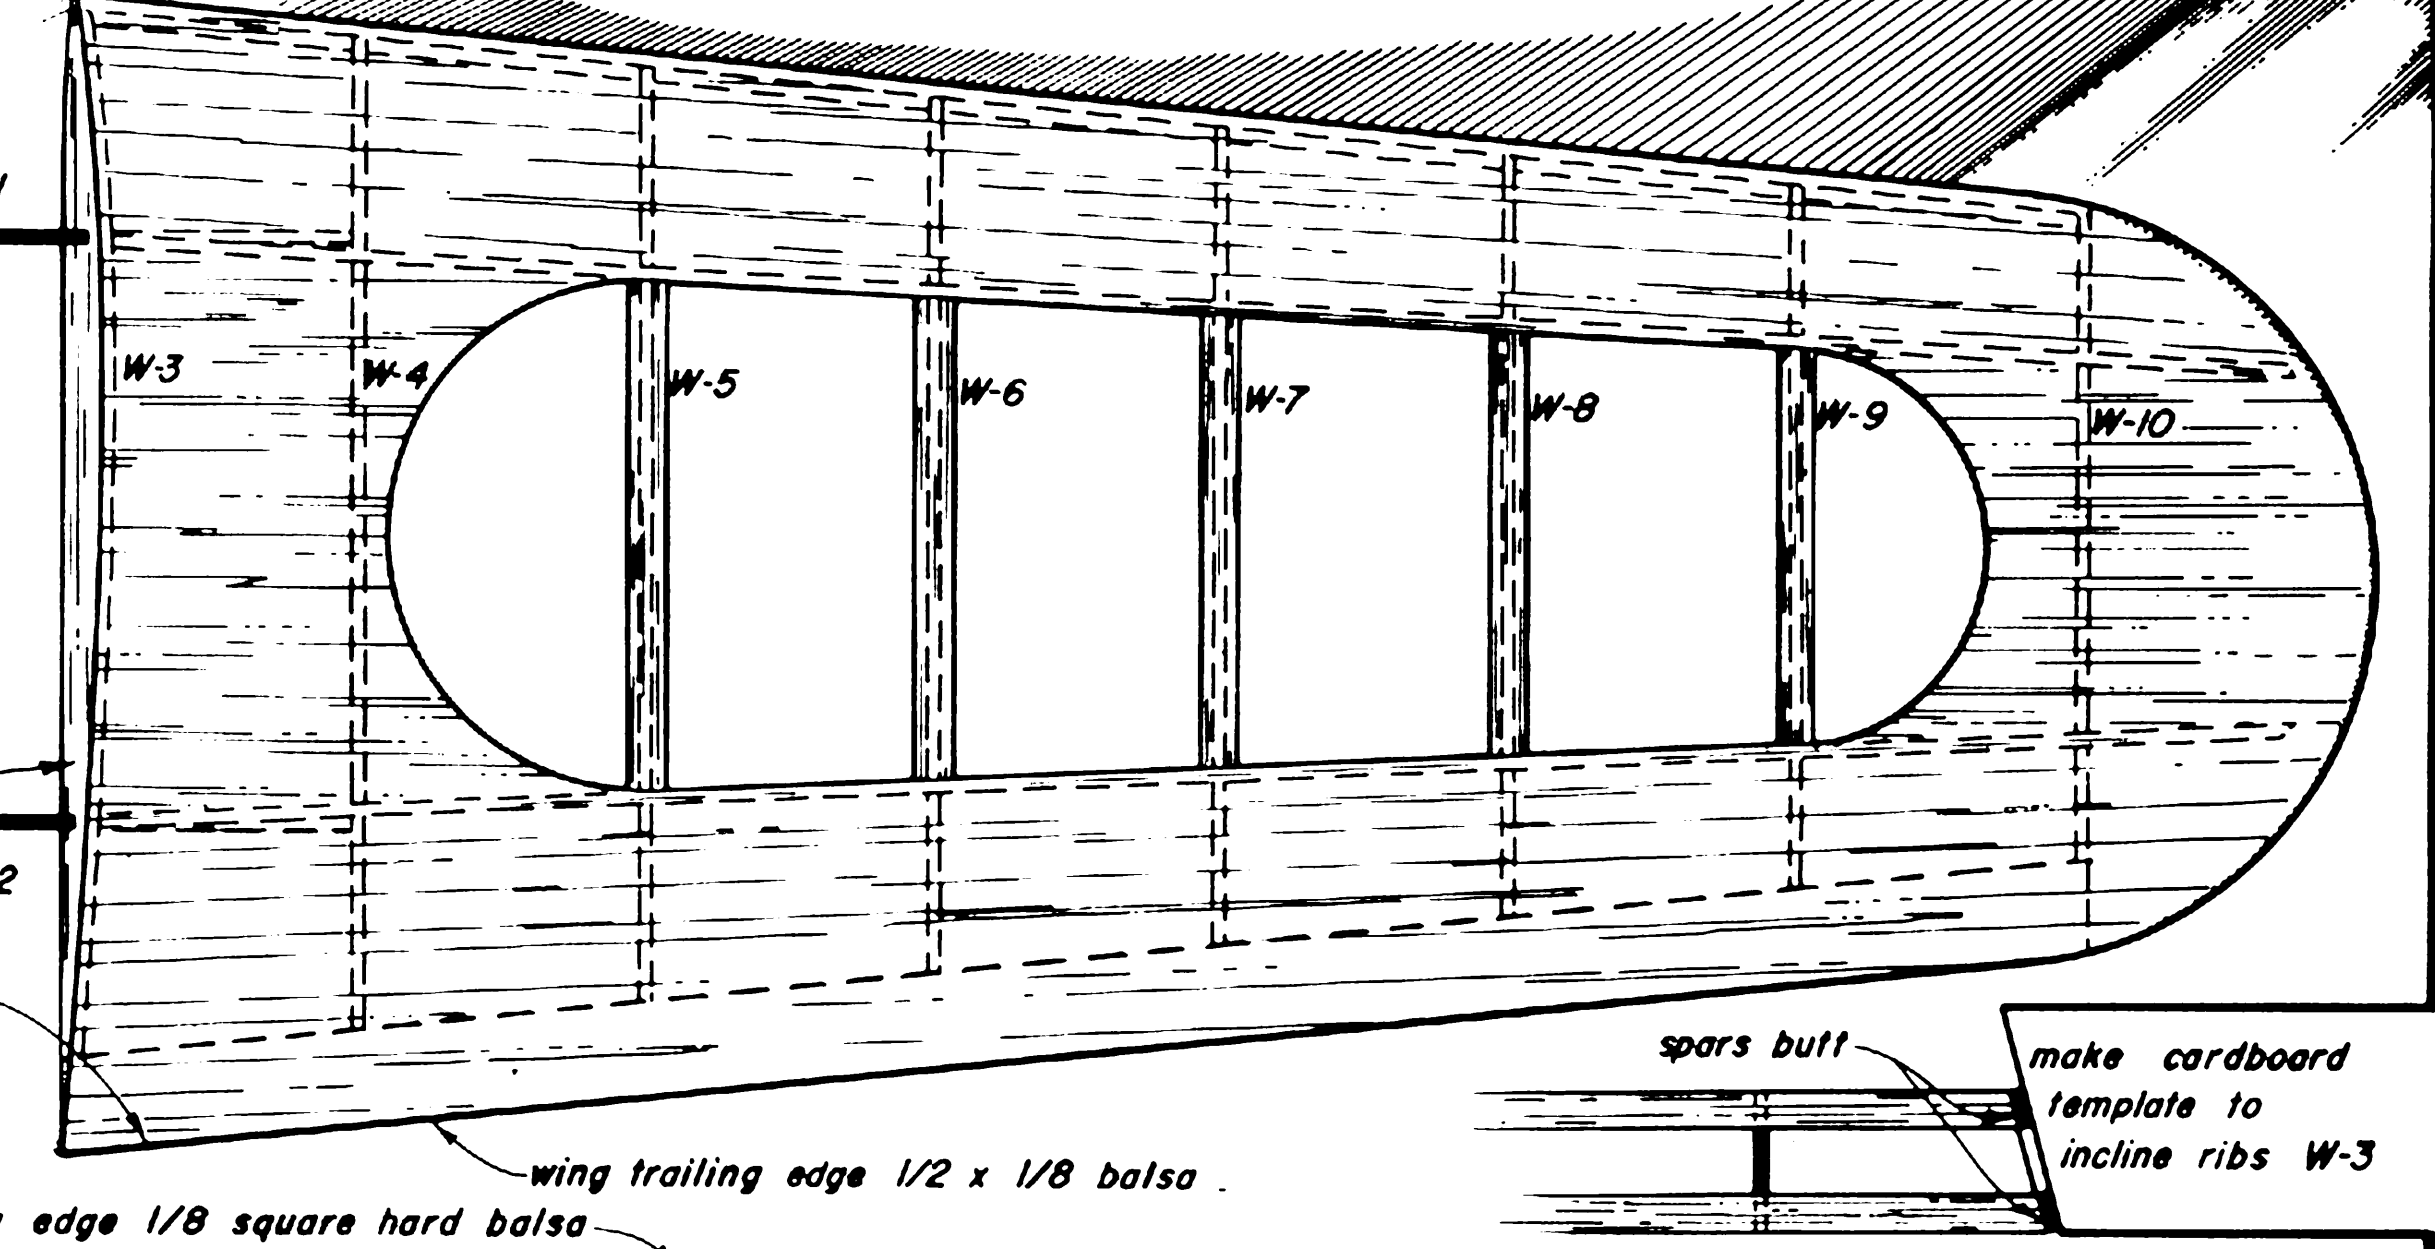

From out of the Past...

Frank Ehling's 1937 Contest Gas Model

Antique "Old Timer" flying

from the pages of 1937 Air Trails, a vintage design in modern form.....

by David W. Jones, May, 1969