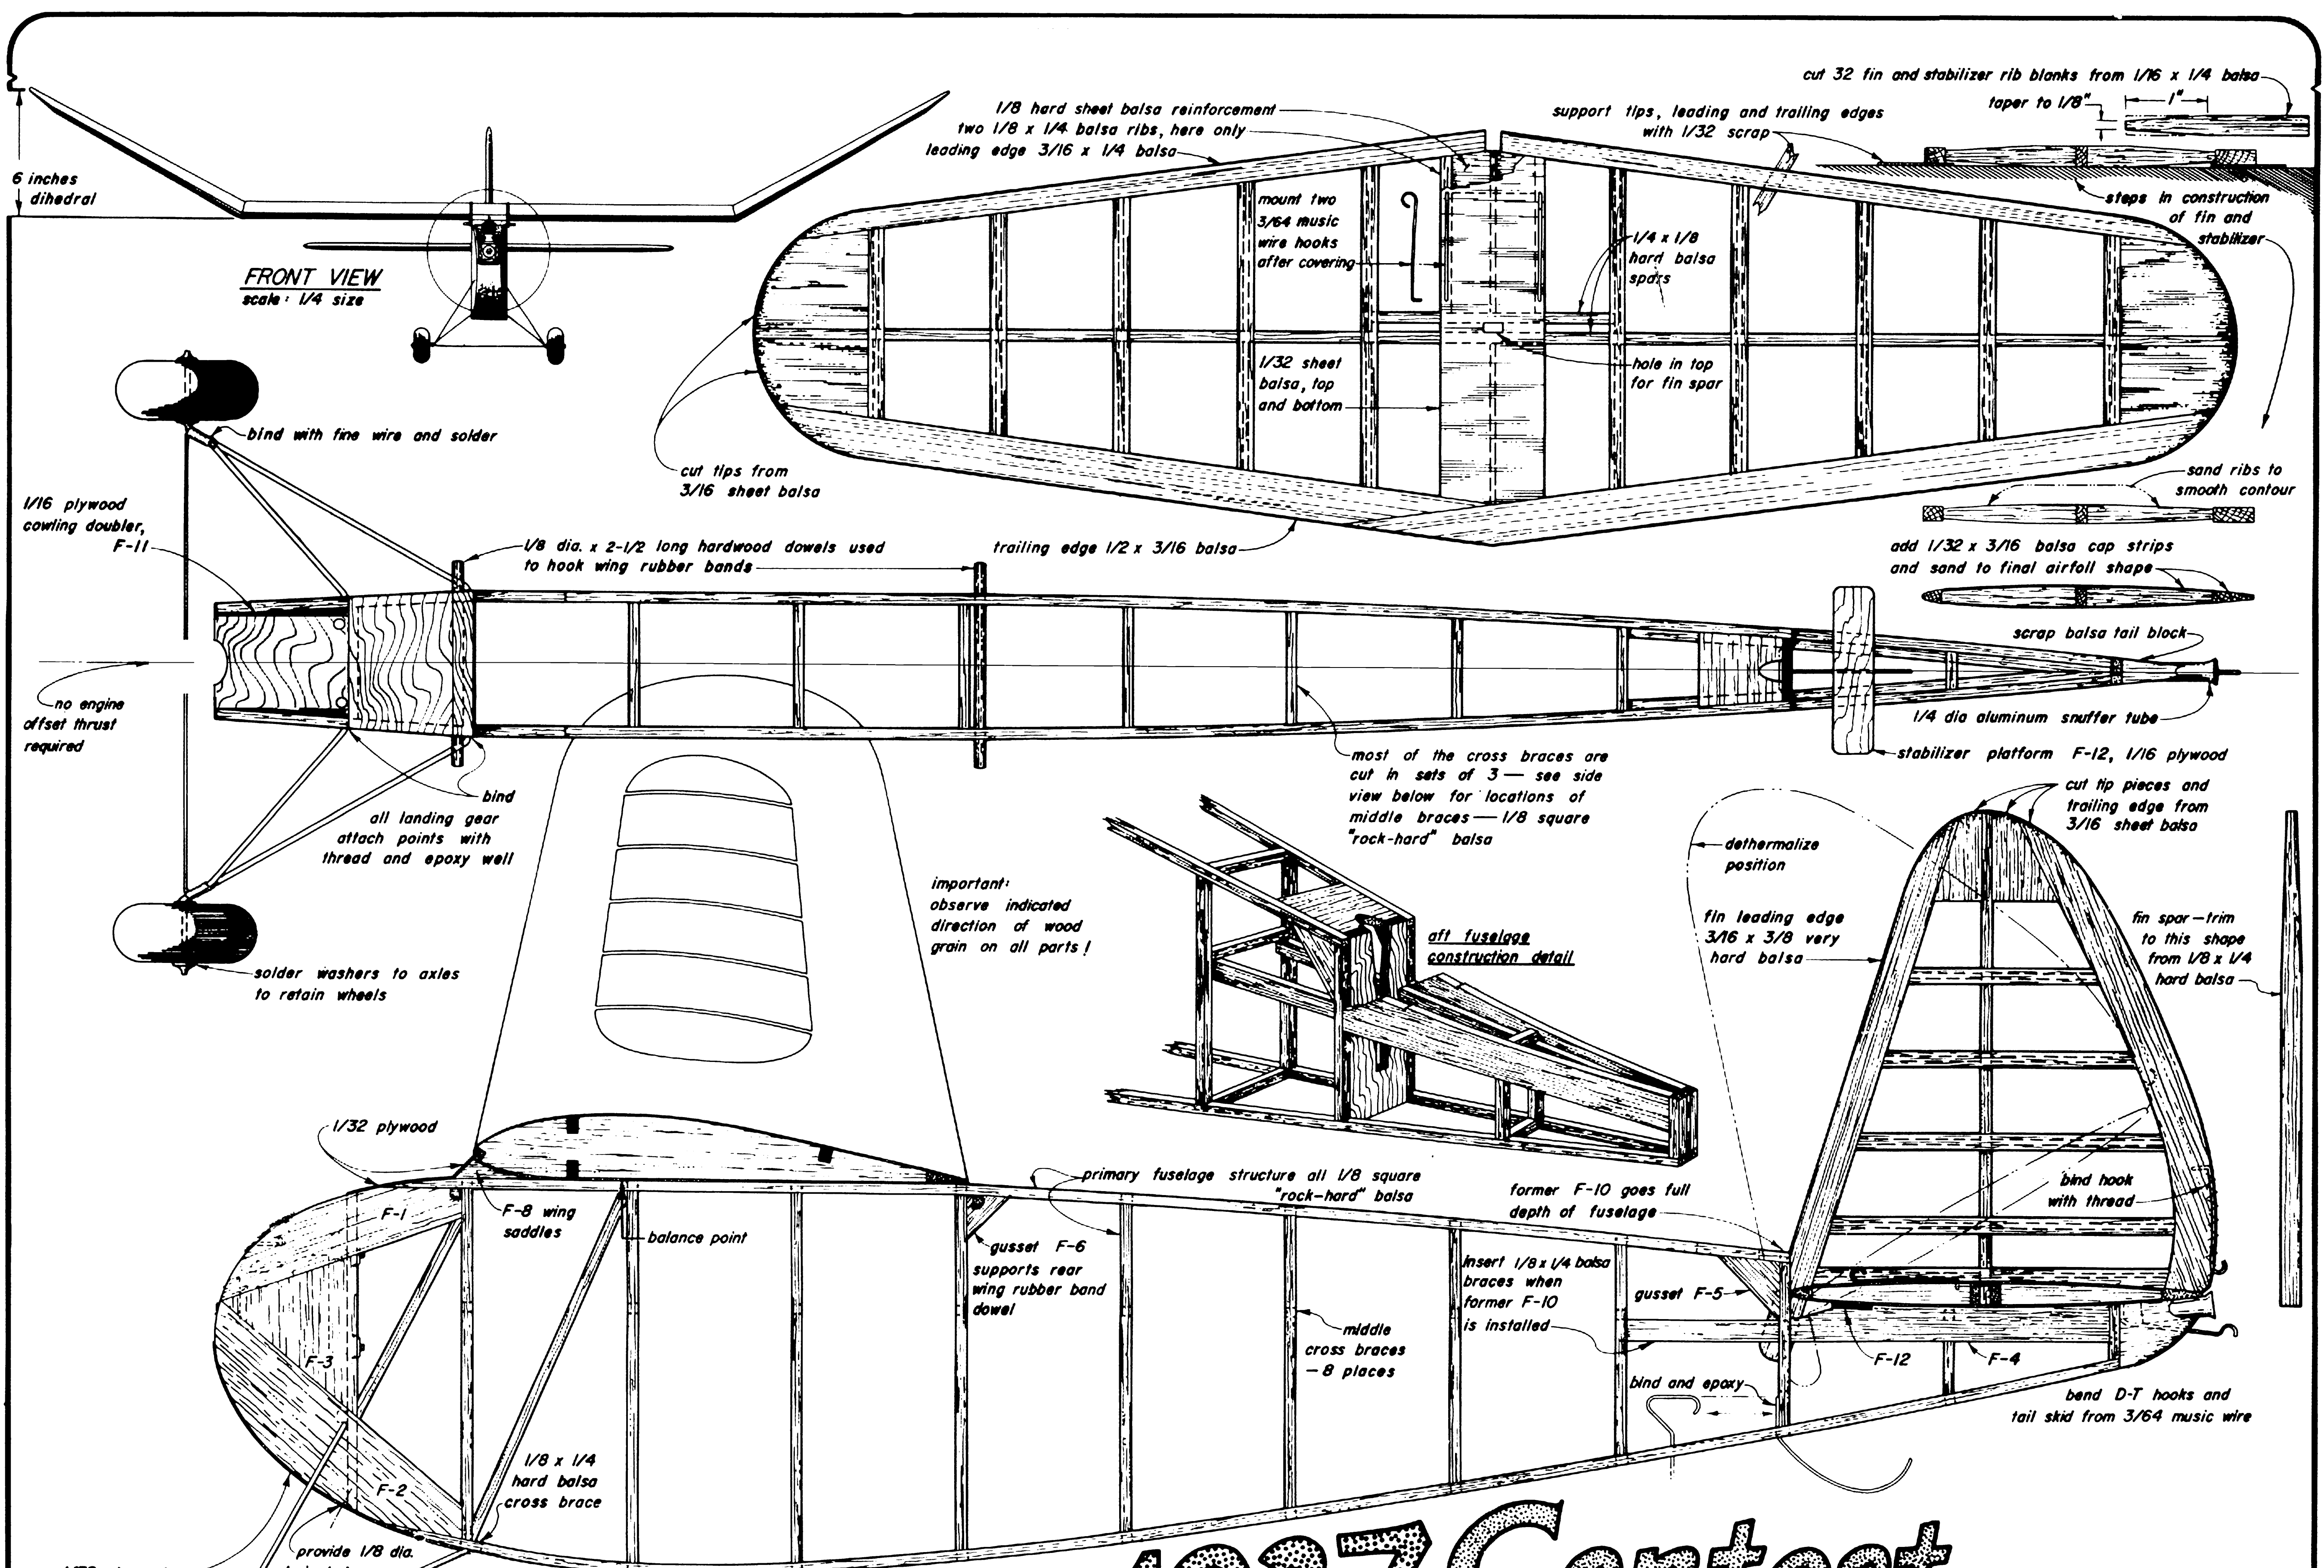

From out of the Past...

Frank Ehling's 1937 Contest Gas Model

Antique "Old Timer" flying

from the pages of 1937 Air Trails, a vintage design in modern form.....

by David W. Jones, May, 1969