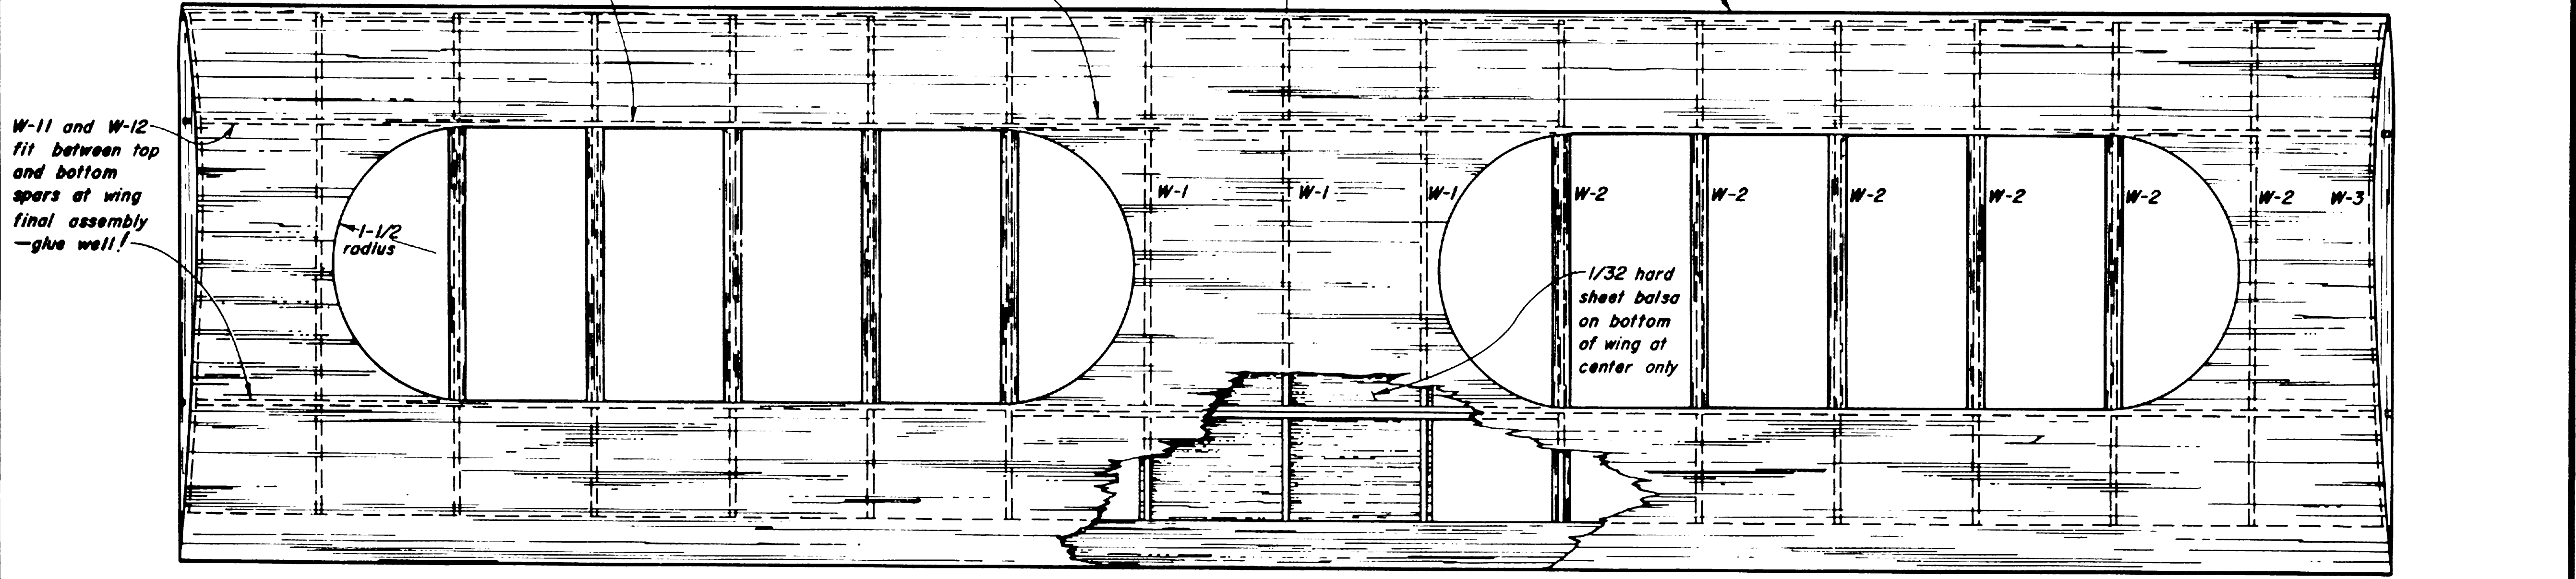

From out of the Past...

Frank Ehling's 1937 Contest Gas Model

Antique "Old Timer" flying

from the pages of 1937 Air Trails, a vintage design in modern form.....

by David W. Jones, May, 1969