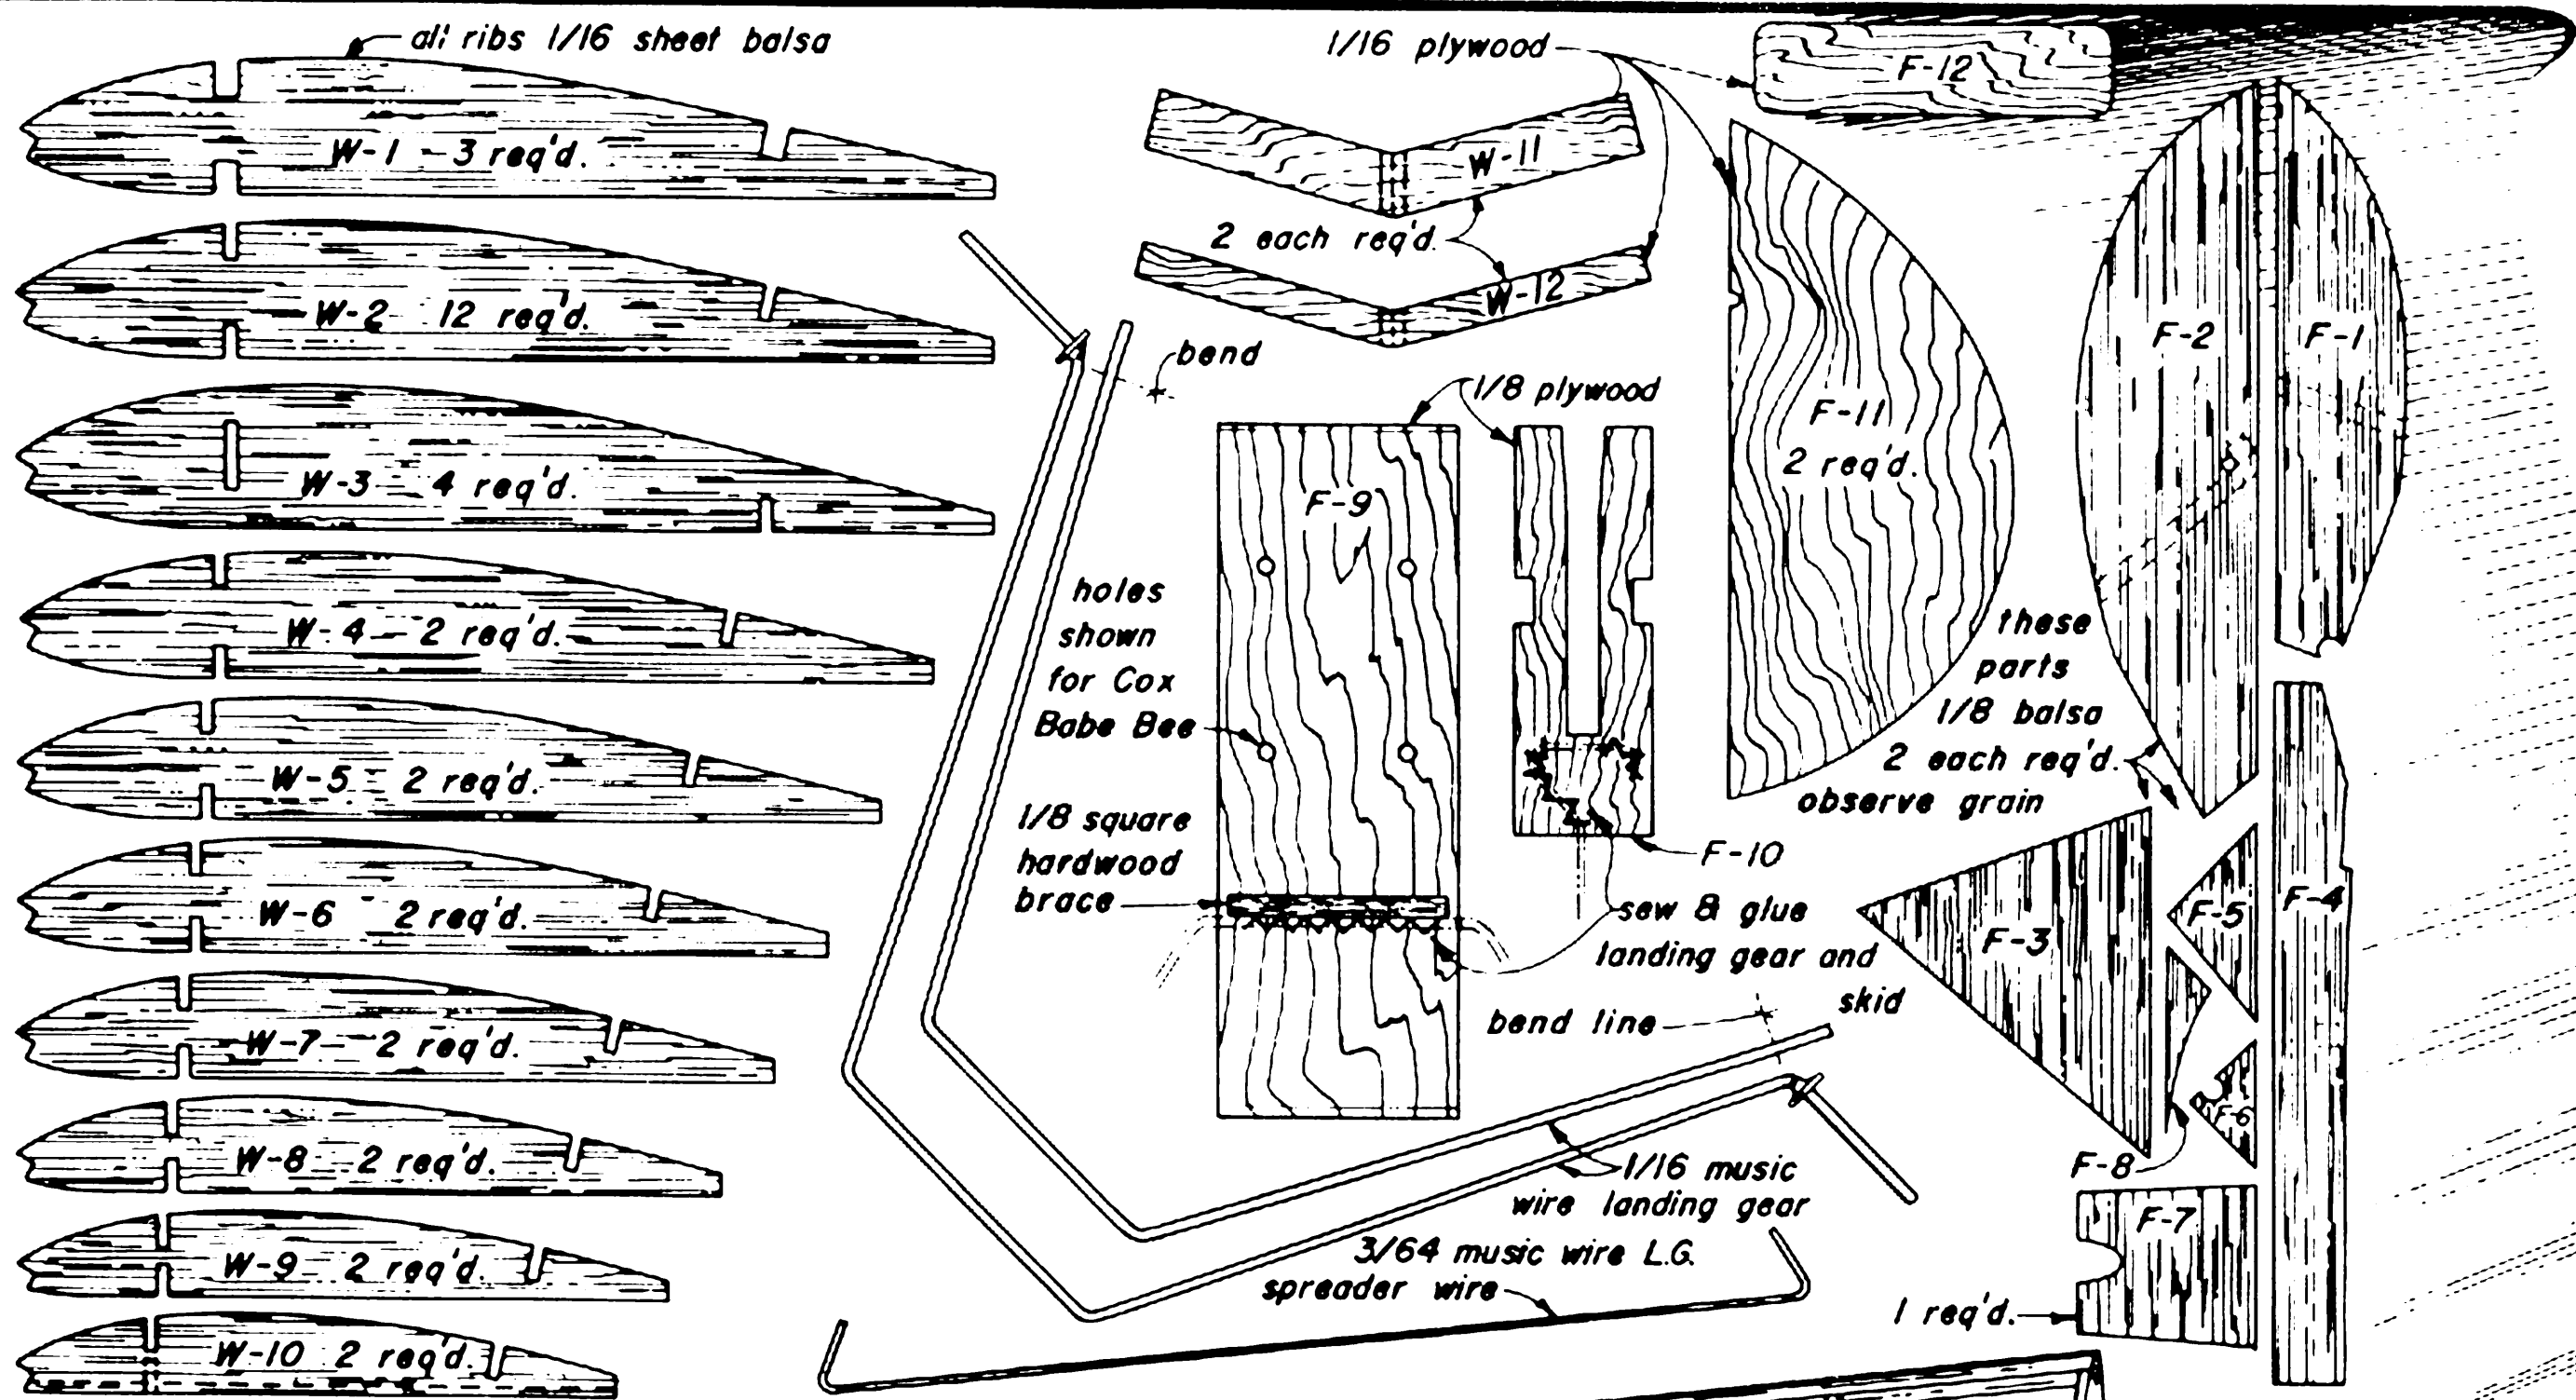

From out of the Past...

Frank Ehling's 1937 Contest Gas Model

Antique "Old Timer" flying

from the pages of 1937 Air Trails, a vintage design in modern form.....

by David W. Jones, May, 1969