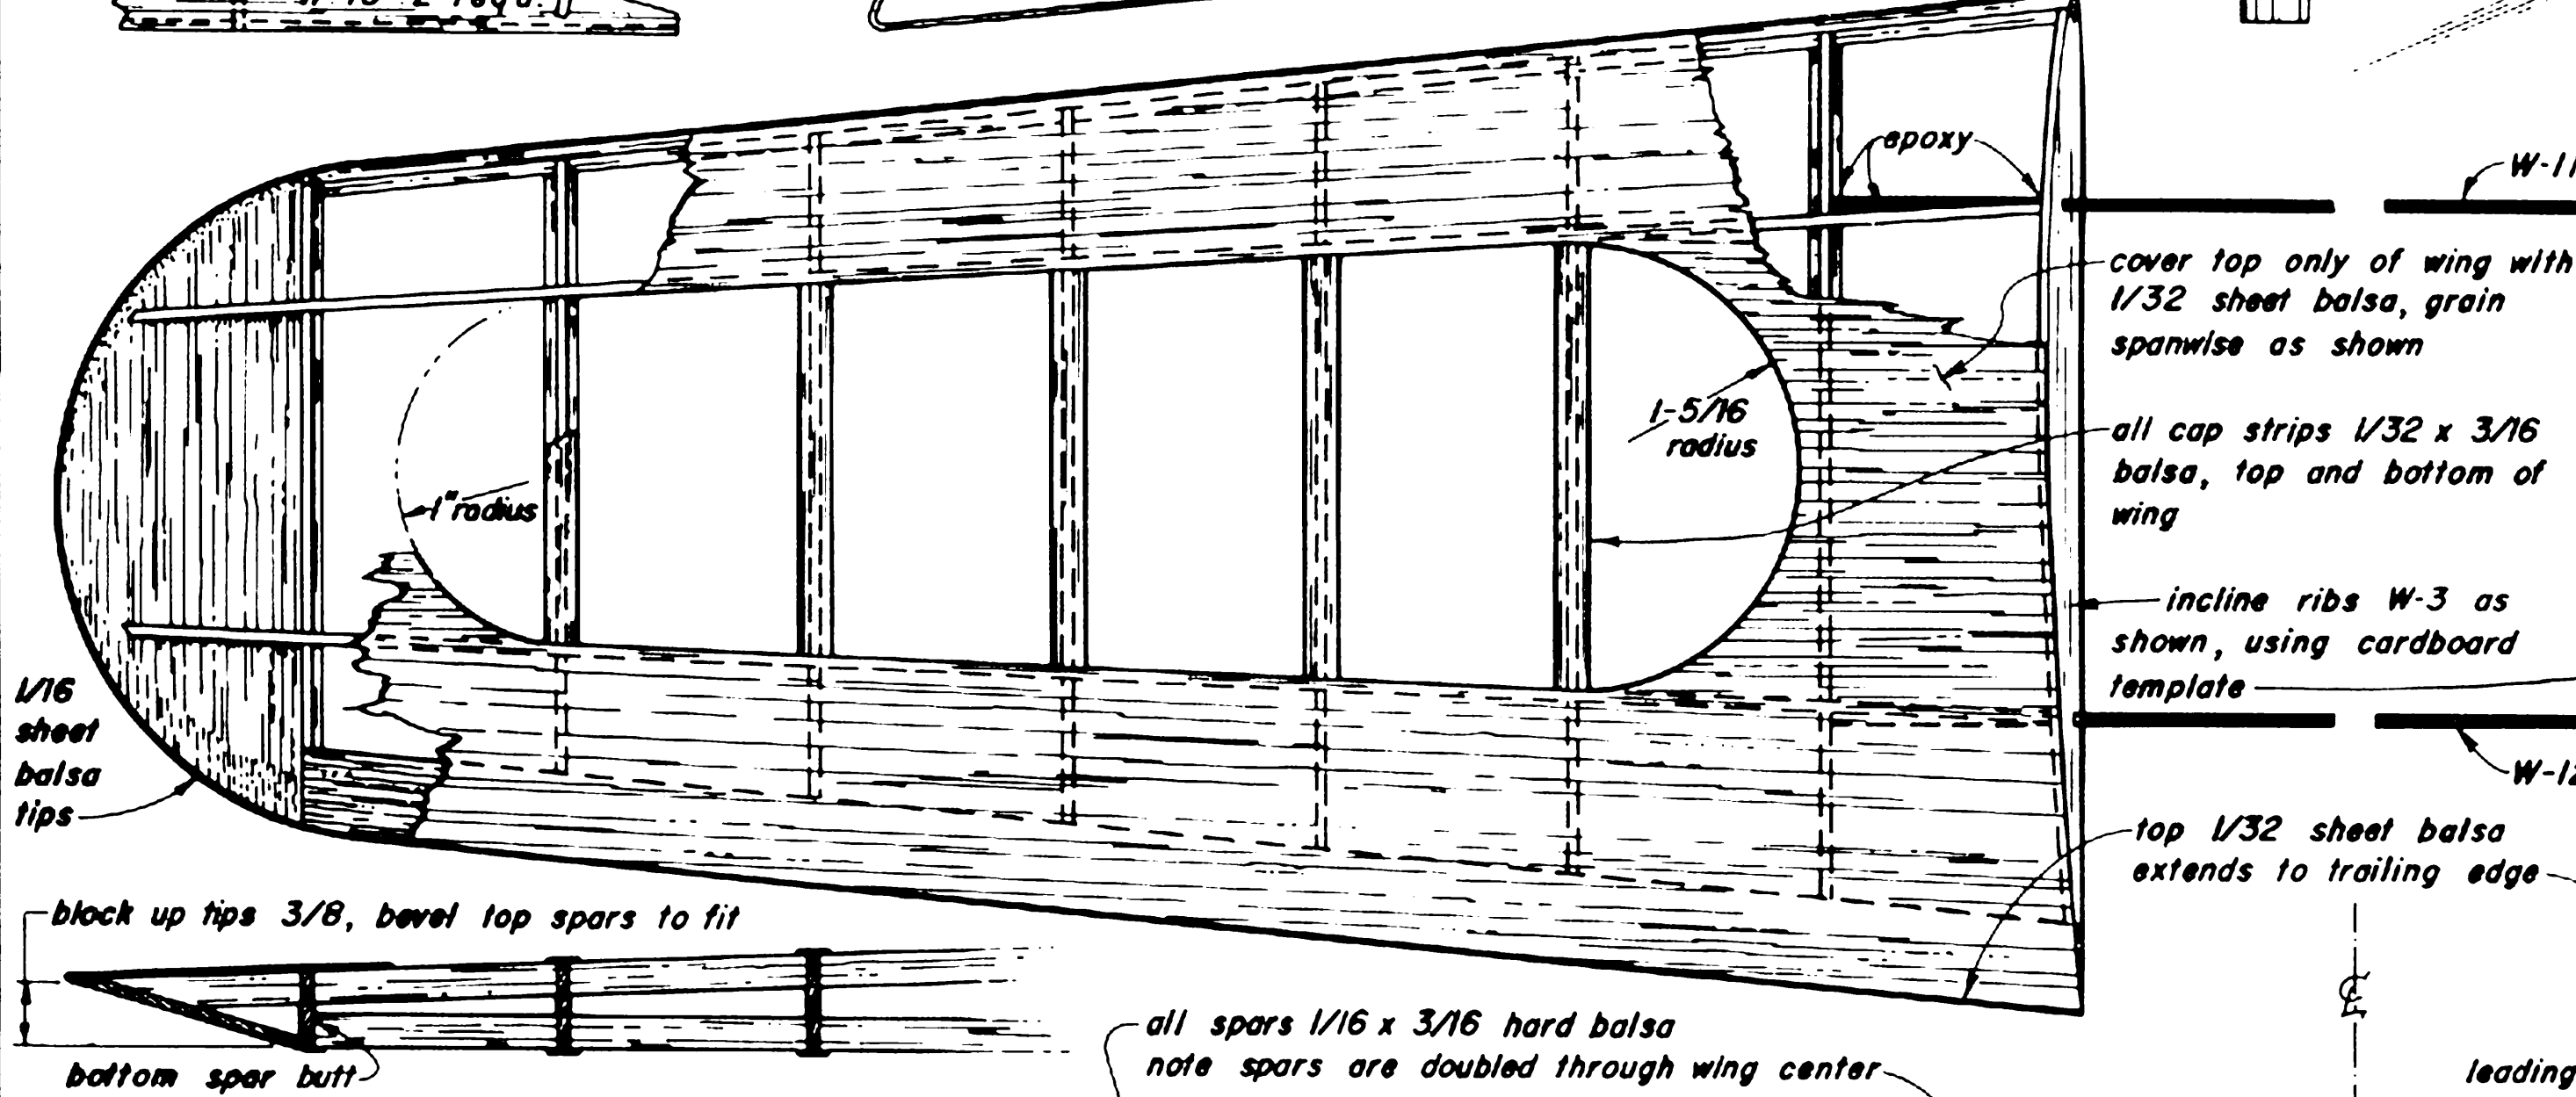

From out of the Past...

Frank Ehling's 1937 Contest Gas Model

Antique "Old Timer" flying

from the pages of 1937 Air Trails, a vintage design in modern form.....

by David W. Jones, May, 1969