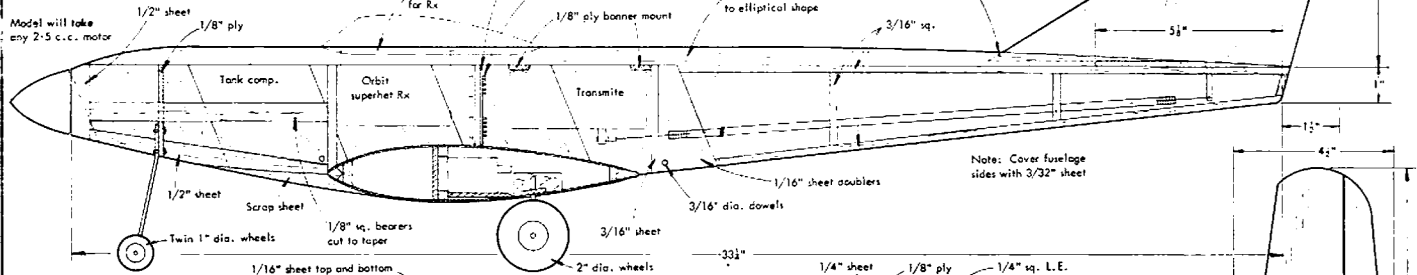

Model will take
any 2-5 c.c. motor