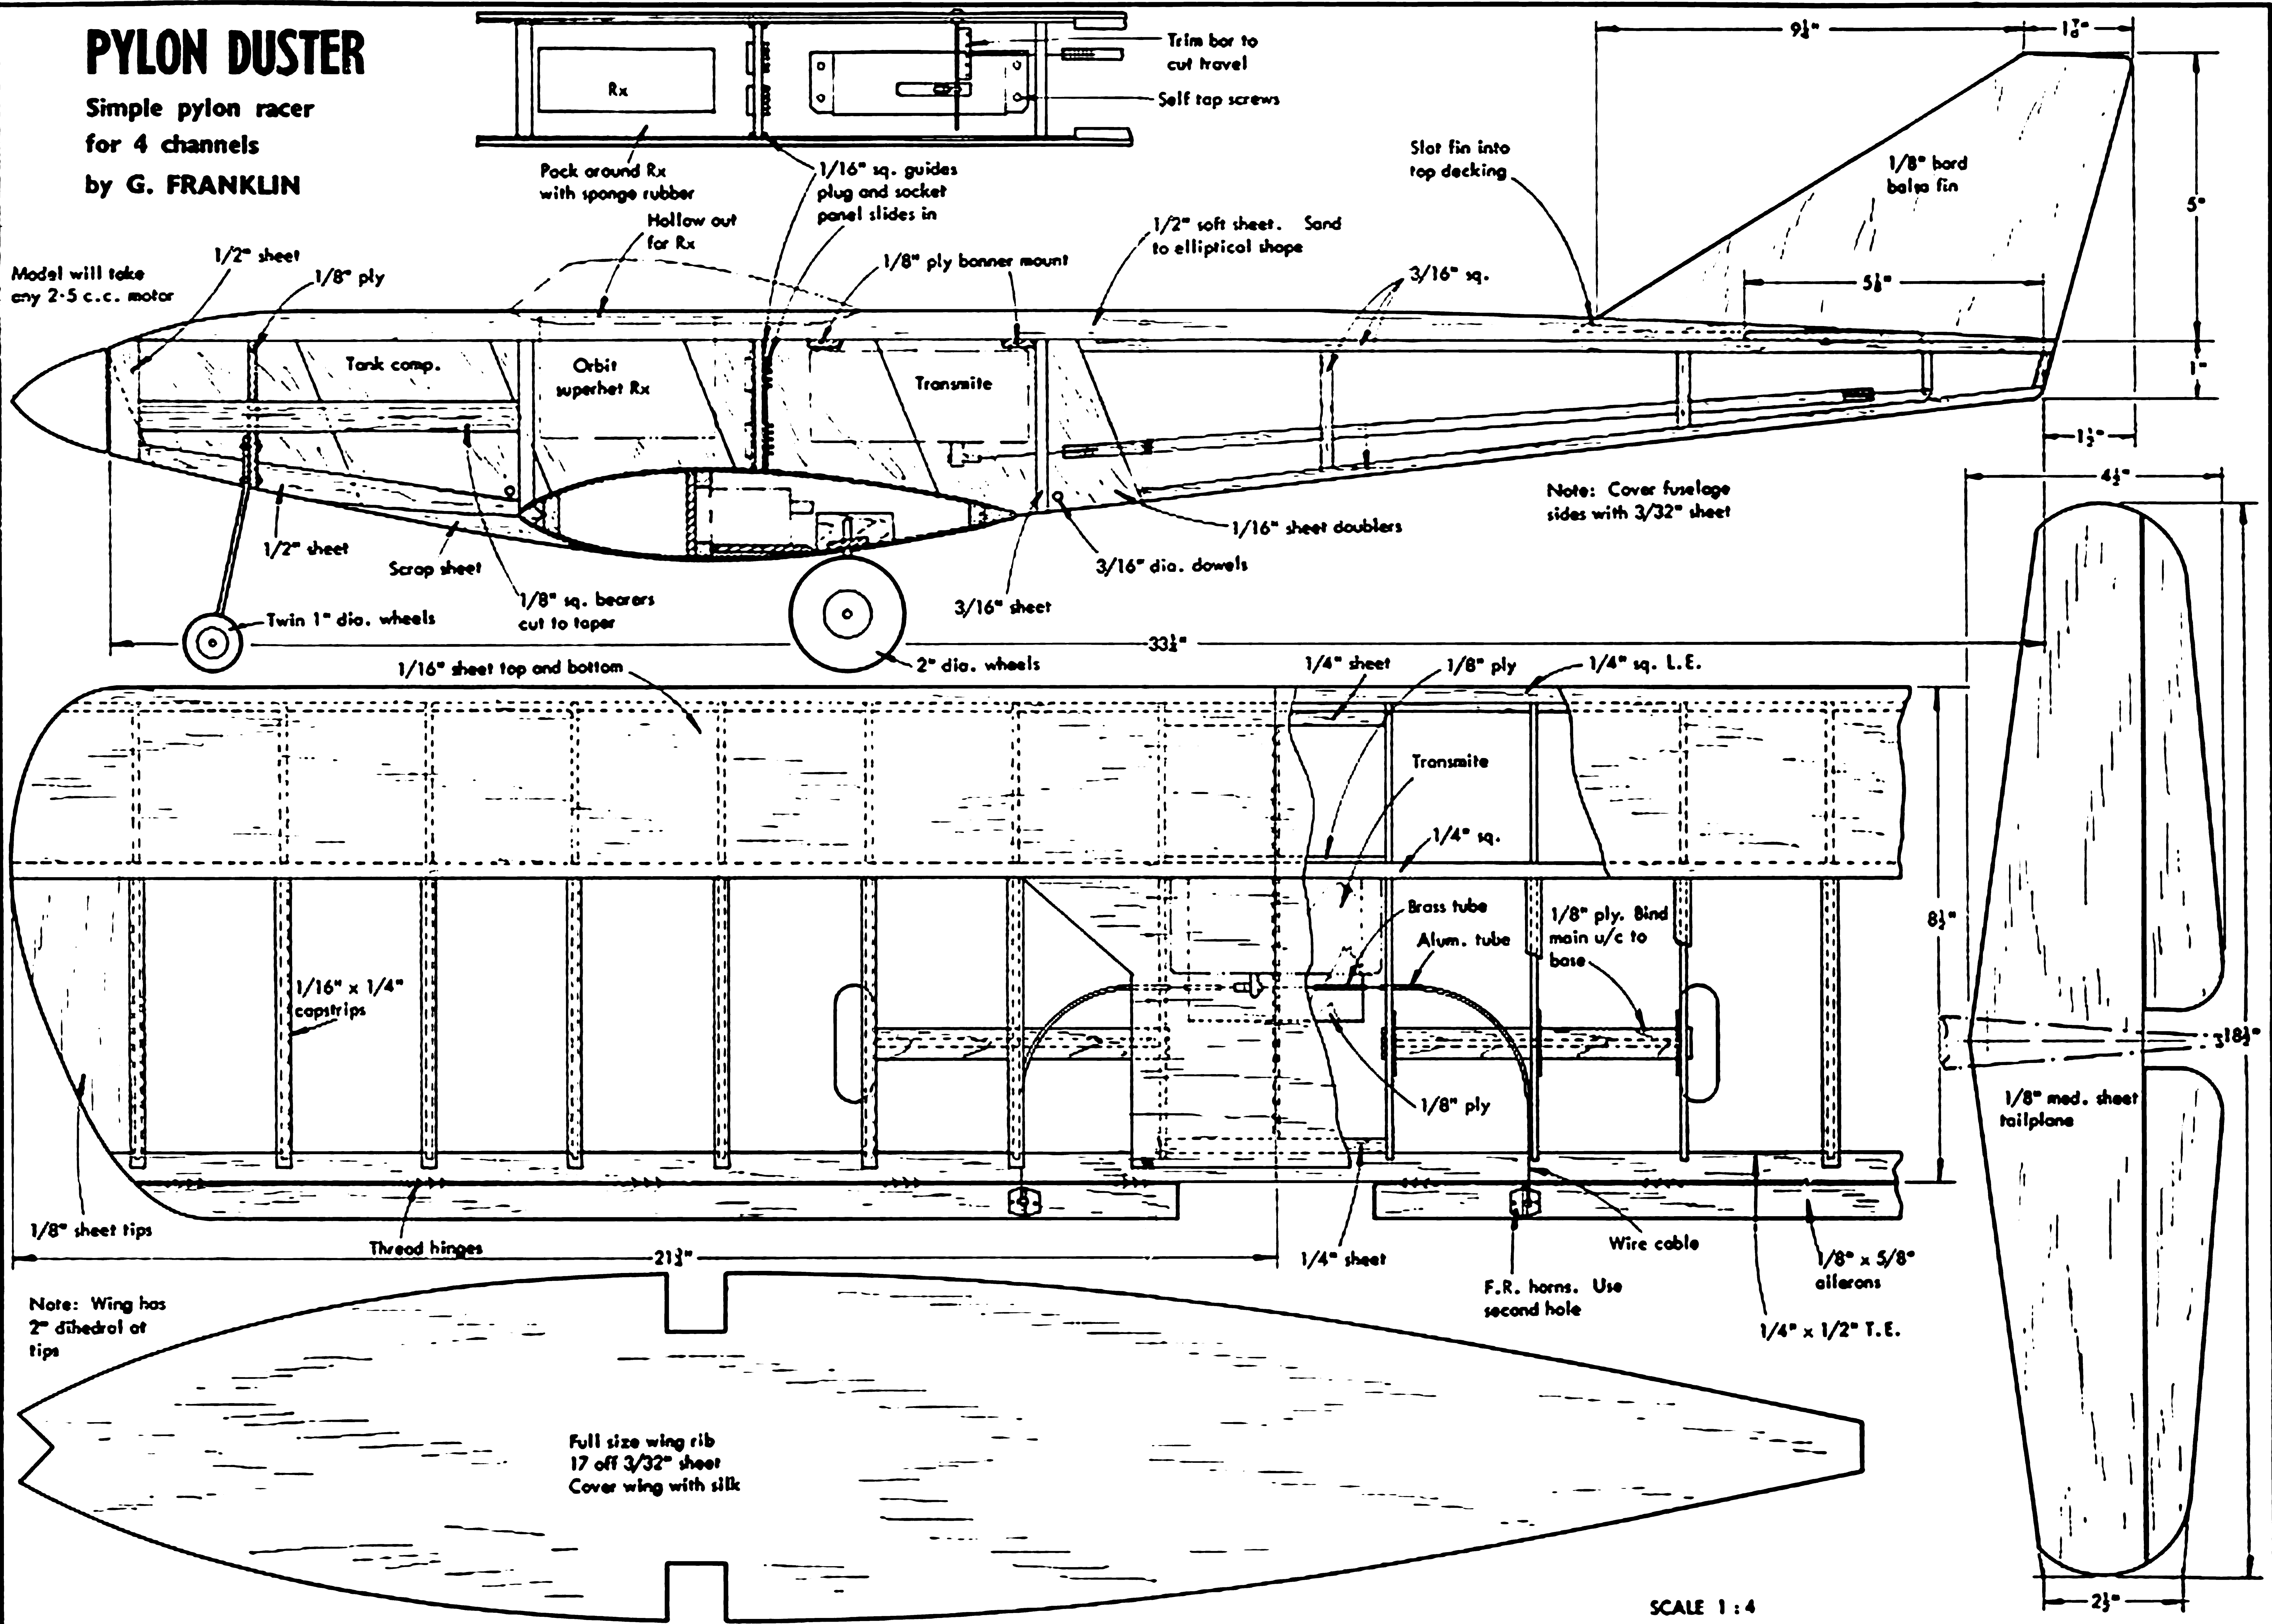

PYLON DUSTER

Simple pylon racer
for 4 channels
by G. FRANKLIN

SCALE 1:4

PYLON DUSTER

Simple pylon racer
for 4 channels

by G. FRANKLIN

Model will take
any 2-5 c.c. motor

Note: Wing has 2" dihedral or flaps

Full size wing rib
17 off 3/32" sheet
Cover wing with silk