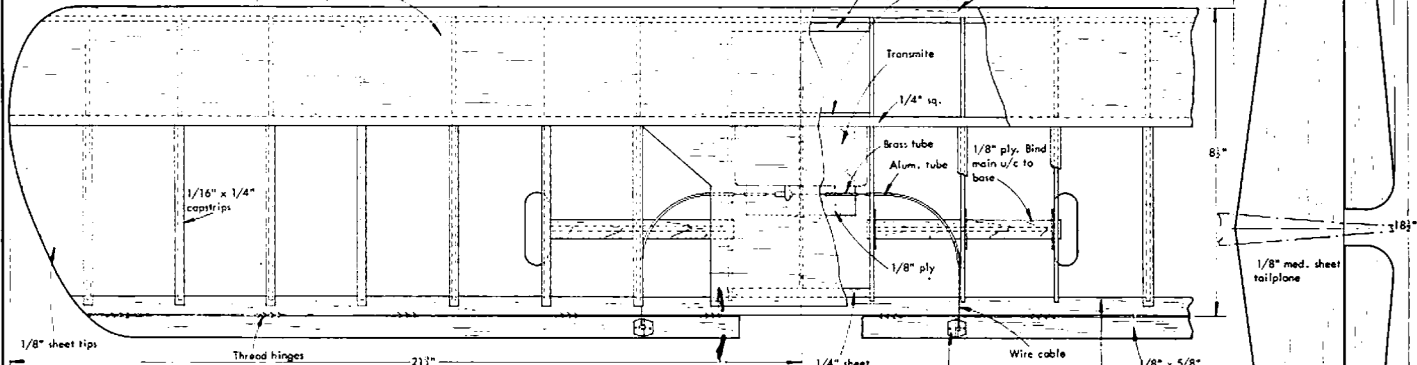

Model will take
any 2-5 c.c. motor