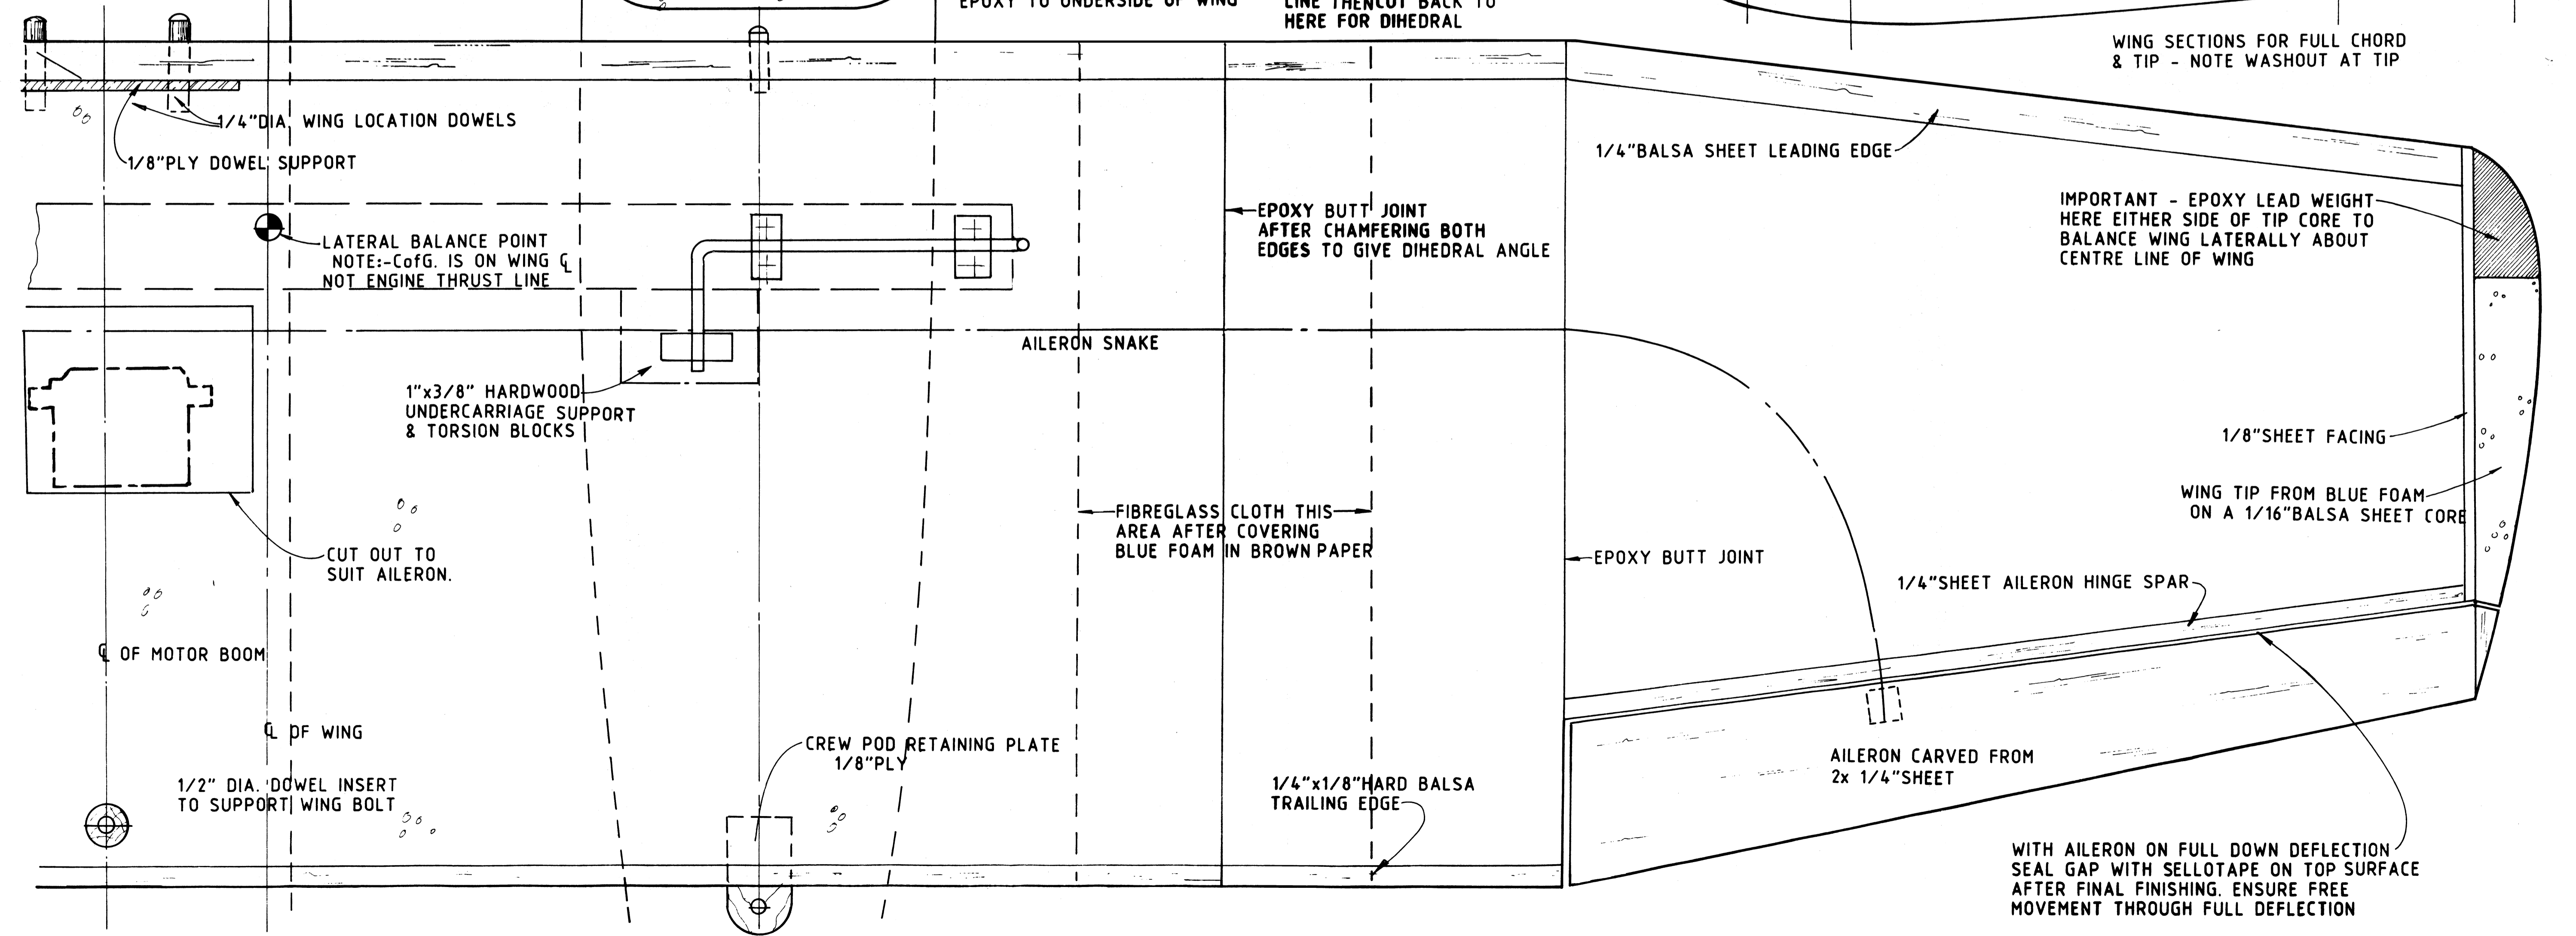

A 1/12th FUN SCALE MODEL
 54" SPAN 4 1/2 lb. WEIGHT
 0.40 cu. in. MOTOR 3 CHANNEL R.C.
 Designed by KEN SHEPPARD

BLOHM UND VOSS
BV 141

COLOUR SCHEME:-

UPPER SURFACES:
HUMBROL No 30 & 9 IN SPLINTER STYLE
LOWER SURFACE
SKY BLUE

REGISTRATION LETTERS
BLACK FABLON - CUT YOUR OWN!

SLOT FOR R.X. BATTERY PLUG

WITH AILERON ON FULL DOWN DEFLECTION
SEAL GAP WITH SELLOTAPE ON TOP SURFACE
AFTER FINAL FINISHING. ENSURE FREE
MOVEMENT THROUGH FULL DEFLECTION