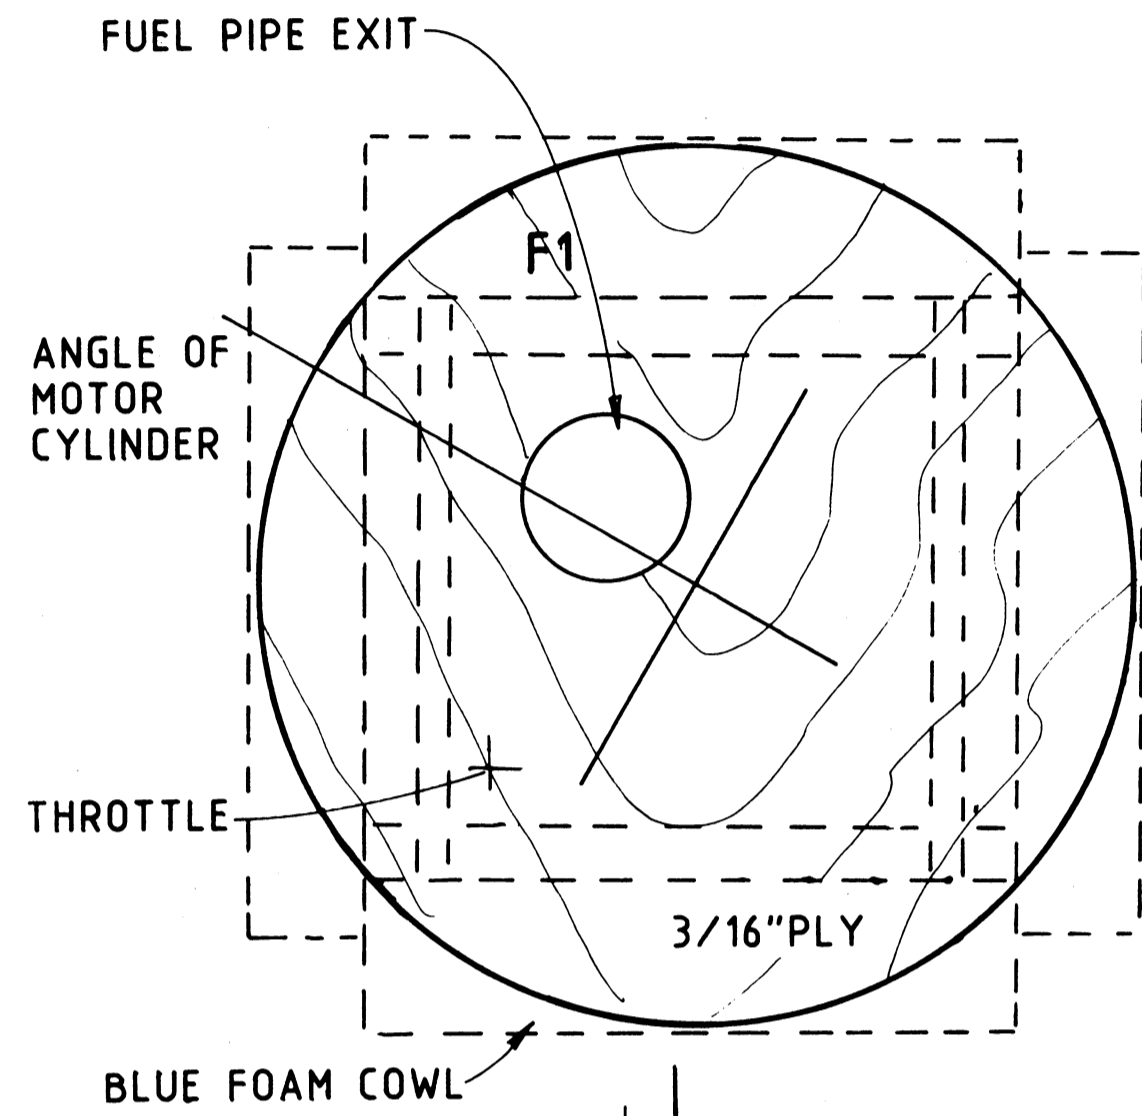

A 1/12th FUN SCALE MODEL
 54" SPAN 4 1/2 lb. WEIGHT
 0.40 cu. in. MOTOR 3 CHANNEL R.C.
 Designed by KEN SHEPPARD

BLOHM UND VOSS
BV 141

COLOUR SCHEME:-

UPPER SURFACES:
HUMBROL No 30 & 9 IN SPLINTER STYLE
LOWER SURFACE
SKY BLUE

REGISTRATION LETTERS
BLACK FABLON - CUT YOUR OWN!

SLOT FOR R.X. BATTERY PLUG

WITH AILERON ON FULL DOWN DEFLECTION
SEAL GAP WITH SELLOTAPE ON TOP SURFACE
AFTER FINAL FINISHING. ENSURE FREE
MOVEMENT THROUGH FULL DEFLECTION