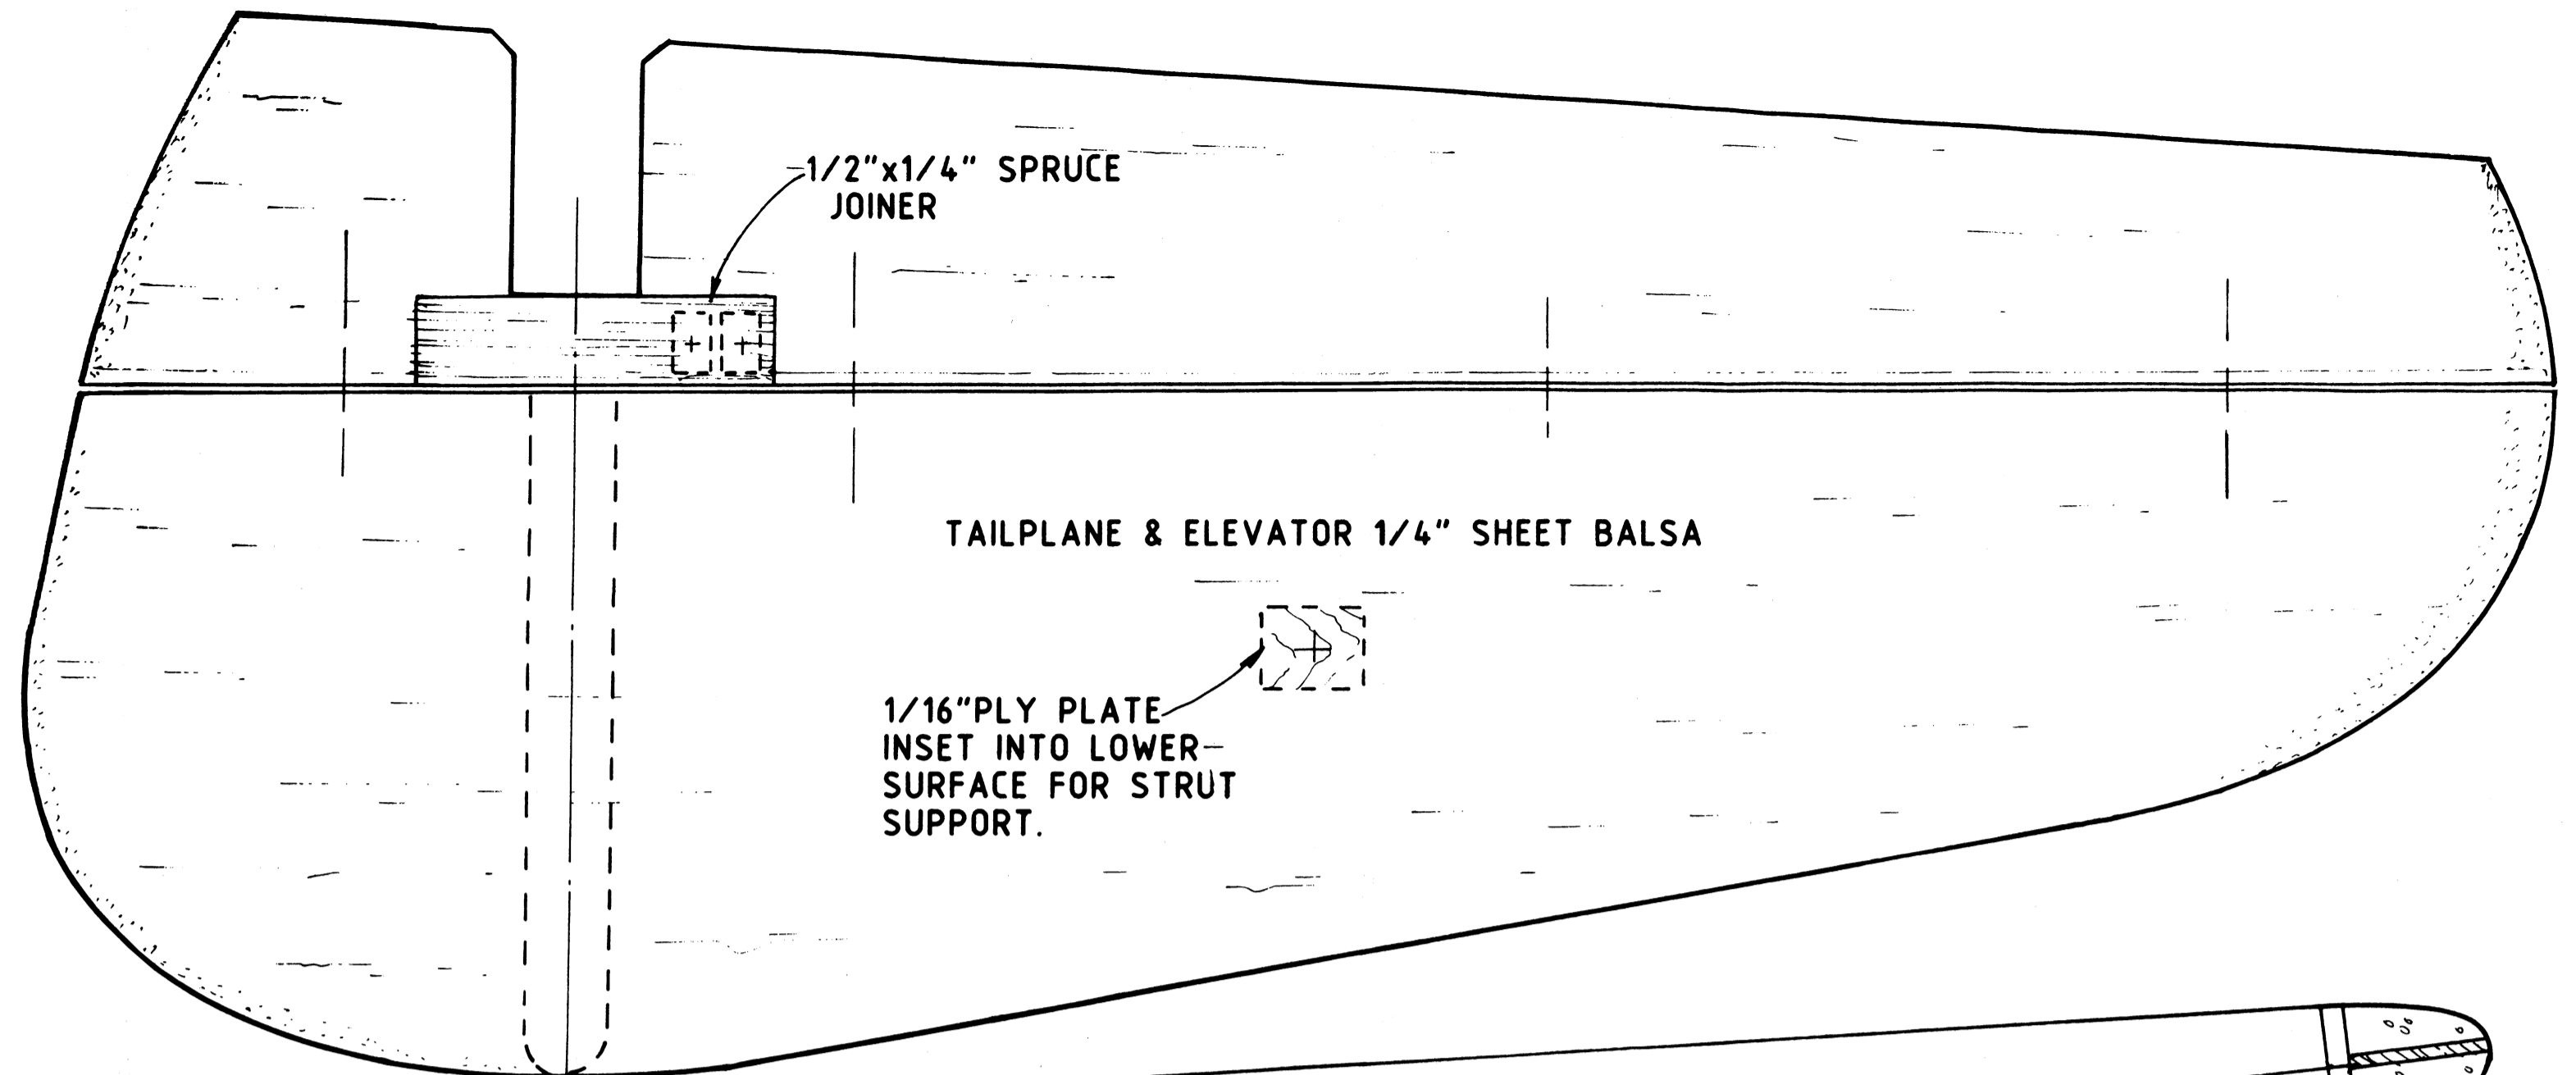

A 1/12th FUN SCALE MODEL
 54" SPAN 4 1/2 lb. WEIGHT
 0.40 cu. in. MOTOR 3 CHANNEL R.C.
 Designed by KEN SHEPPARD

BLOHM UND VOSS
BV 141

COLOUR SCHEME:-

UPPER SURFACES:
HUMBROL No 30 & 9 IN SPLINTER STYLE
LOWER SURFACE
SKY BLUE

REGISTRATION LETTERS
BLACK FABLON - CUT YOUR OWN!

SLOT FOR R.X. BATTERY PLUG

WITH AILERON ON FULL DOWN DEFLECTION
SEAL GAP WITH SELLOTAPE ON TOP SURFACE
AFTER FINAL FINISHING. ENSURE FREE
MOVEMENT THROUGH FULL DEFLECTION