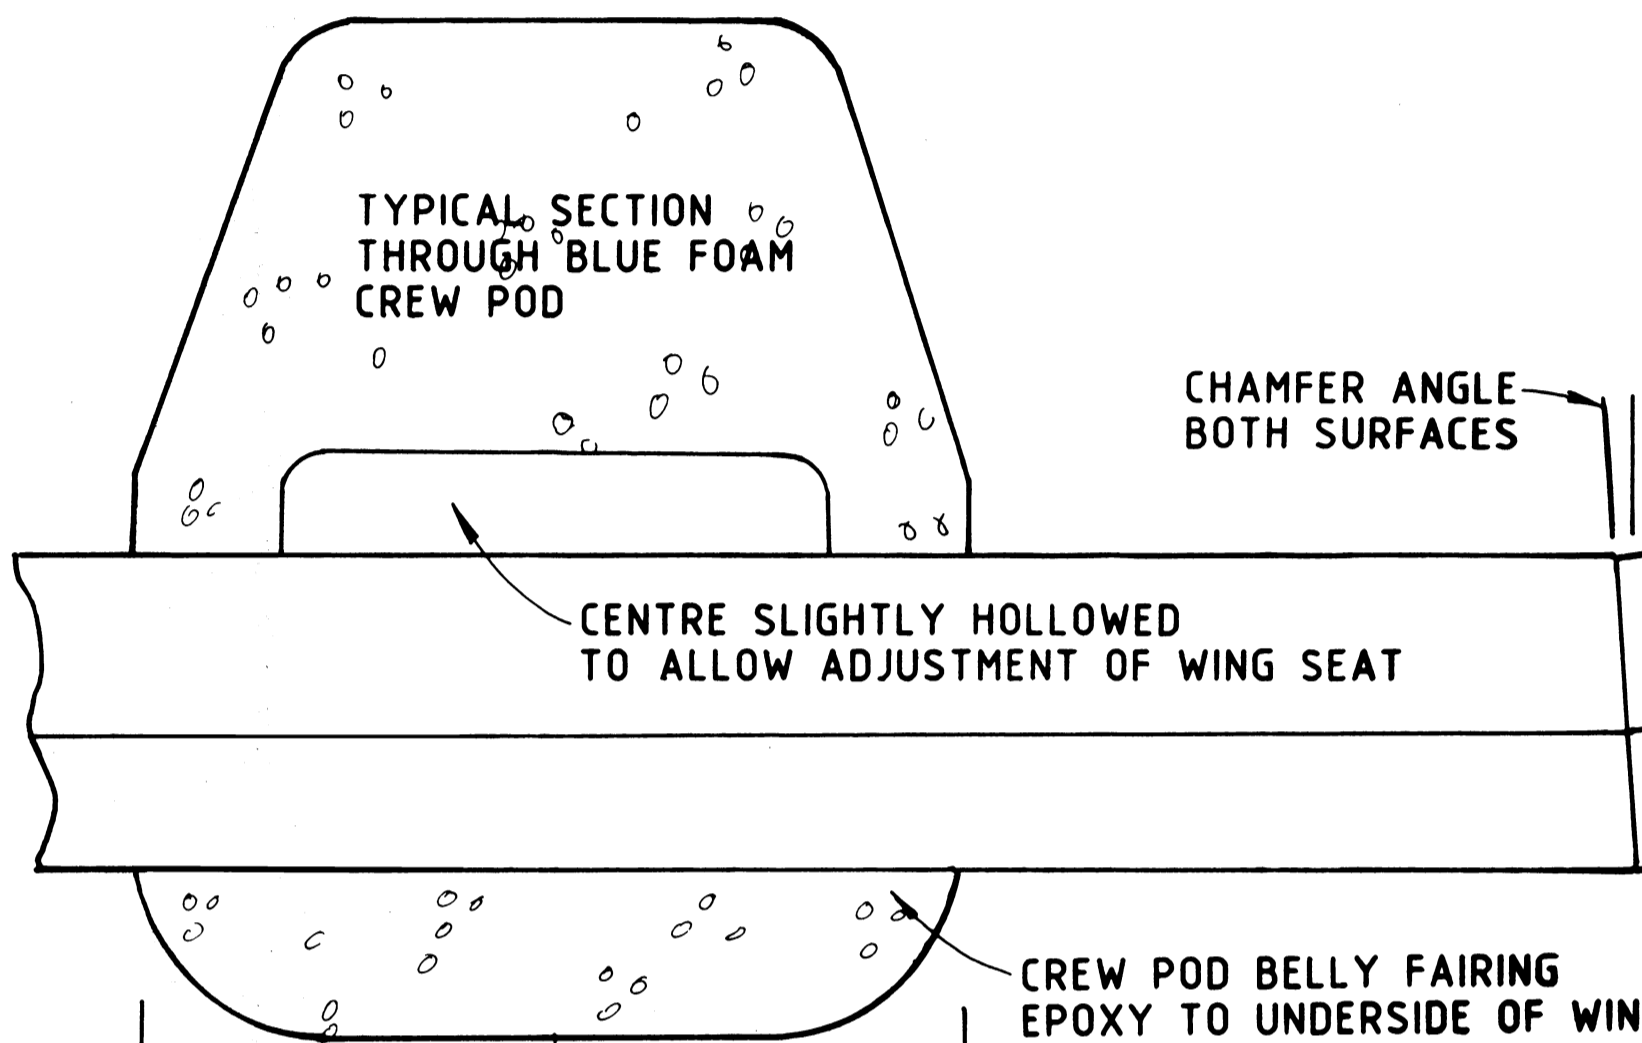

A 1/12th FUN SCALE MODEL
 54" SPAN 4 1/2 lb. WEIGHT
 0.40 cu. in. MOTOR 3 CHANNEL R.C.
 Designed by KEN SHEPPARD

BLOHM UND VOSS
BV 141

COLOUR SCHEME:-

UPPER SURFACES:
HUMBROL No 30 & 9 IN SPLINTER STYLE
LOWER SURFACE
SKY BLUE

REGISTRATION LETTERS
BLACK FABLON - CUT YOUR OWN!

SLOT FOR R.X. BATTERY PLUG

WITH AILERON ON FULL DOWN DEFLECTION
SEAL GAP WITH SELLOTAPE ON TOP SURFACE
AFTER FINAL FINISHING. ENSURE FREE
MOVEMENT THROUGH FULL DEFLECTION