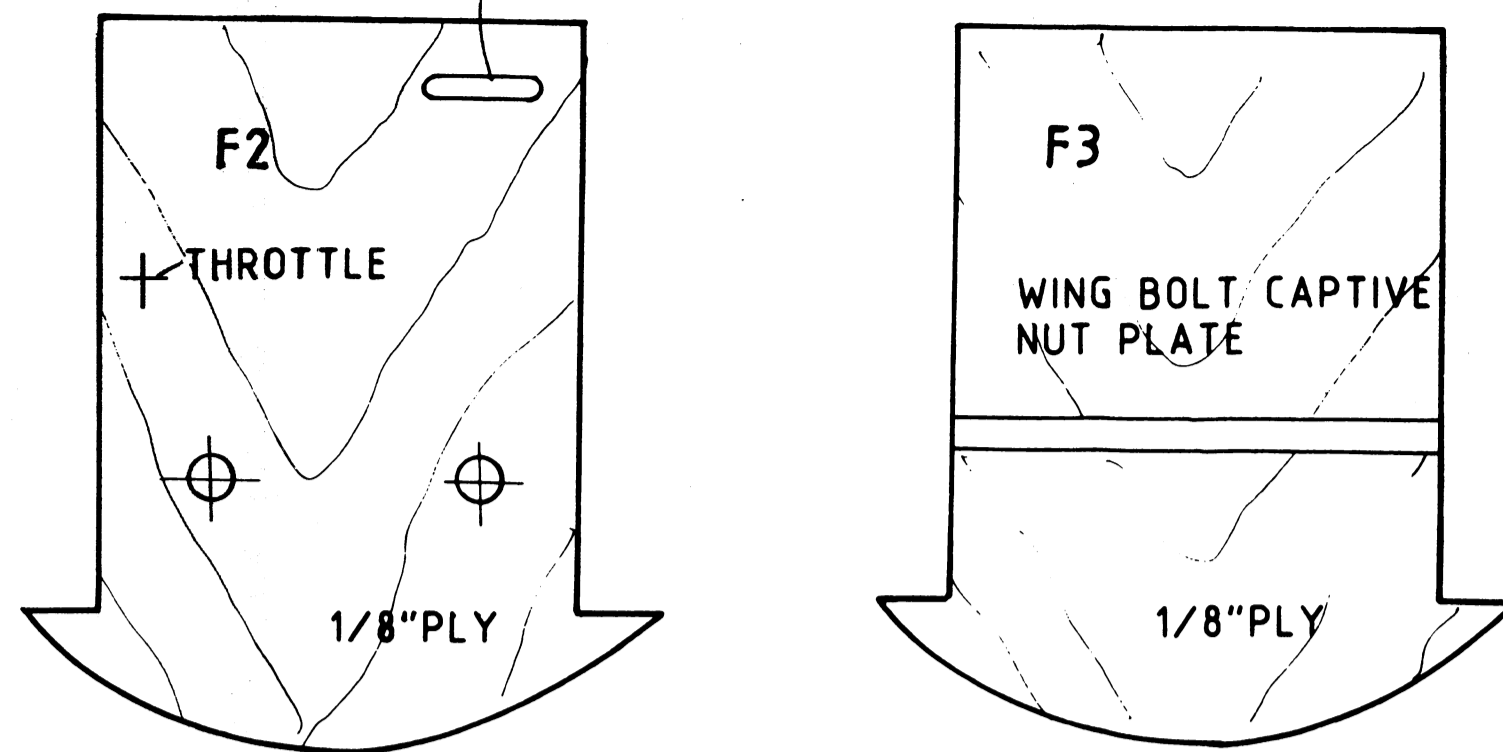

A 1/12th FUN SCALE MODEL
 54" SPAN 4 1/2 lb. WEIGHT
 0.40 cu. in. MOTOR 3 CHANNEL R.C.
 Designed by KEN SHEPPARD

BLOHM UND VOSS
BV 141

COLOUR SCHEME:-

UPPER SURFACES:
HUMBROL No 30 & 9 IN SPLINTER STYLE
LOWER SURFACE
SKY BLUE

REGISTRATION LETTERS
BLACK FABLON - CUT YOUR OWN!

SLOT FOR R.X. BATTERY PLUG

WITH AILERON ON FULL DOWN DEFLECTION
SEAL GAP WITH SELLOTAPE ON TOP SURFACE
AFTER FINAL FINISHING. ENSURE FREE
MOVEMENT THROUGH FULL DEFLECTION