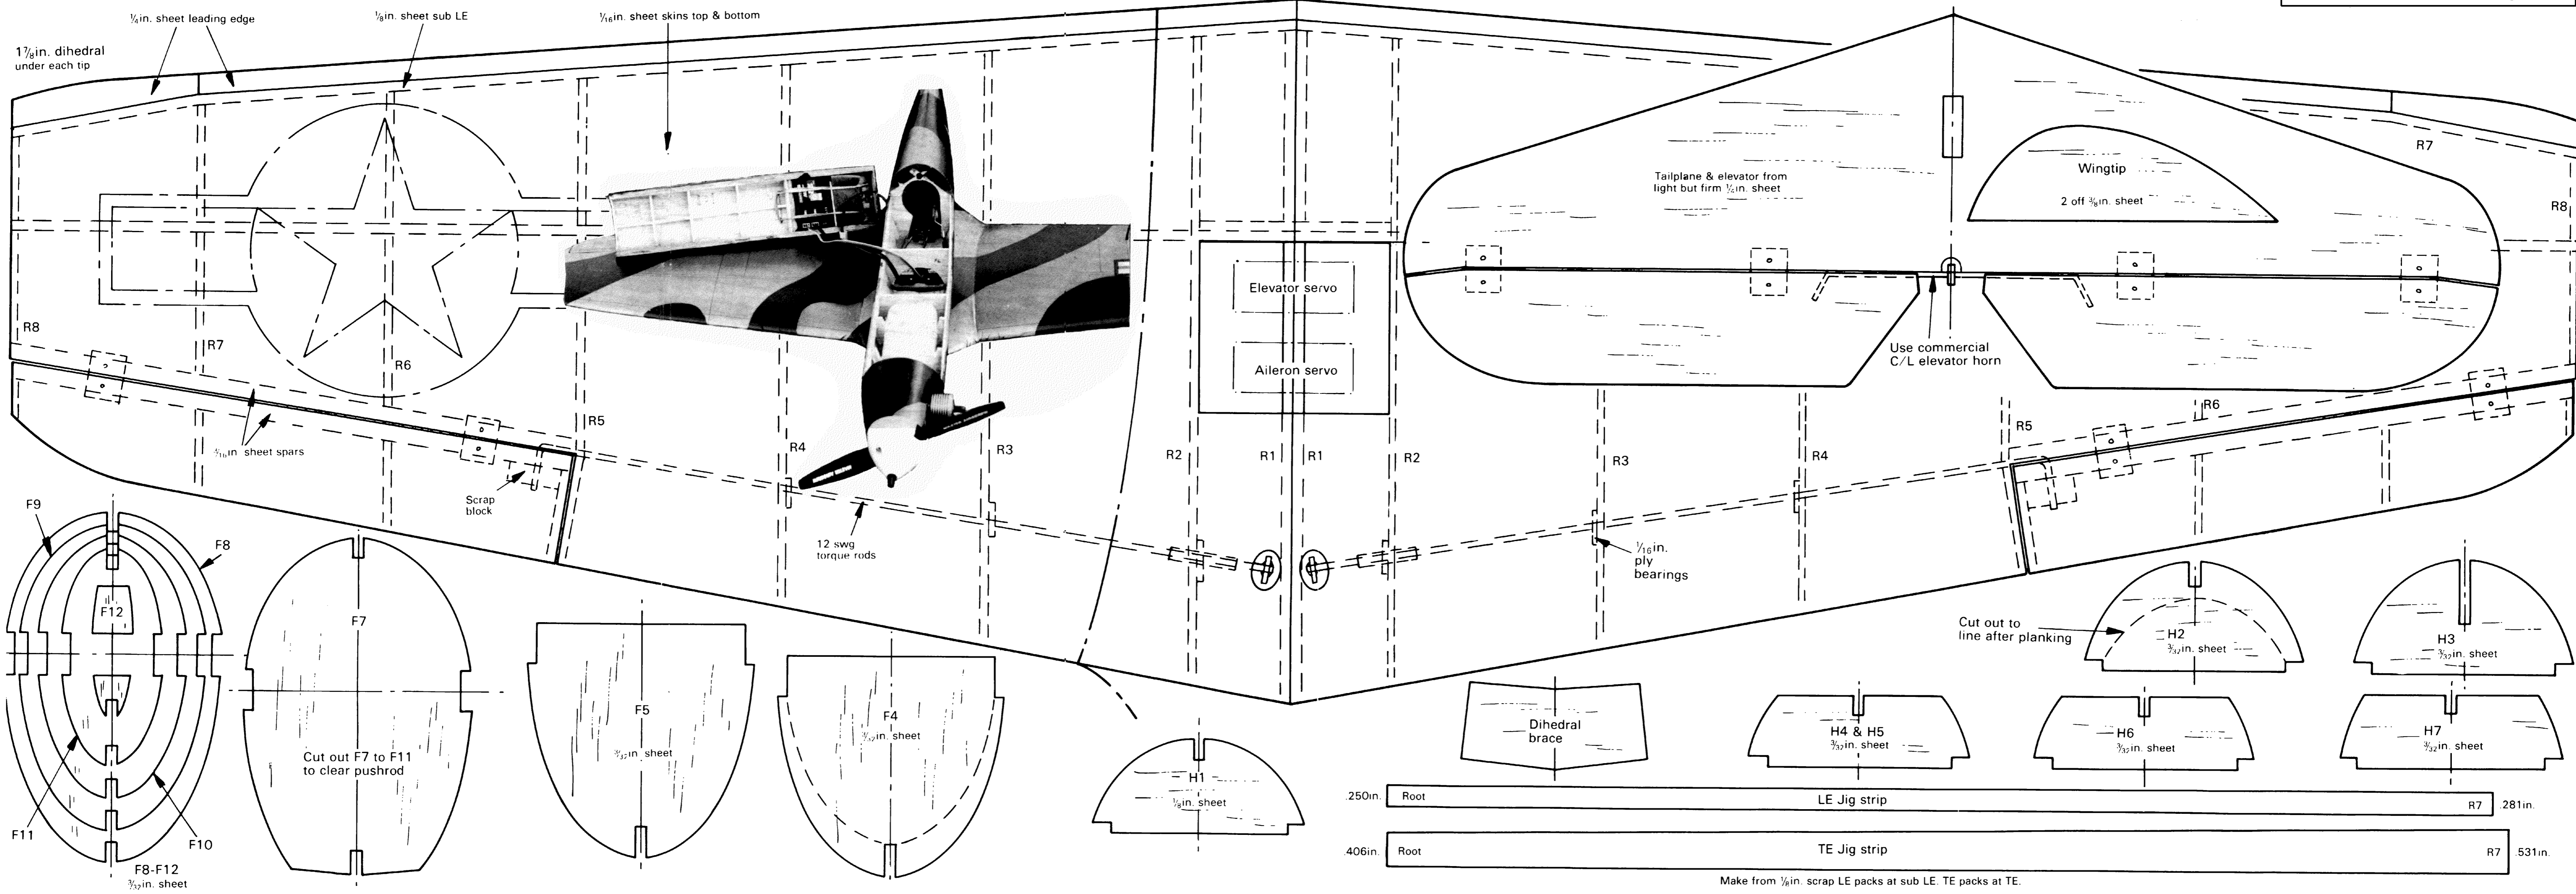

DO NOT OMIT WASHOUT

Use 10 to 15 Glow Motor or 1 5cc diesel