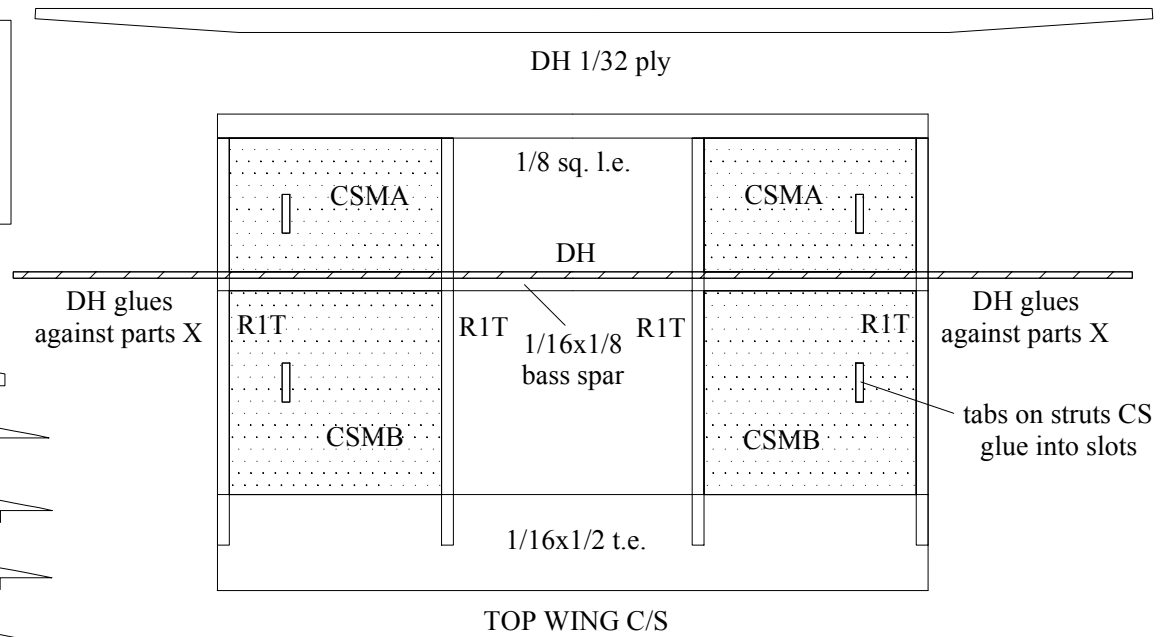

Peter Rake's
Udet Flamingo
 Copyright P. Rake 2015

all ribs 1/16 balsa

1/16 balsa

1/32 ply

1/16 balsa