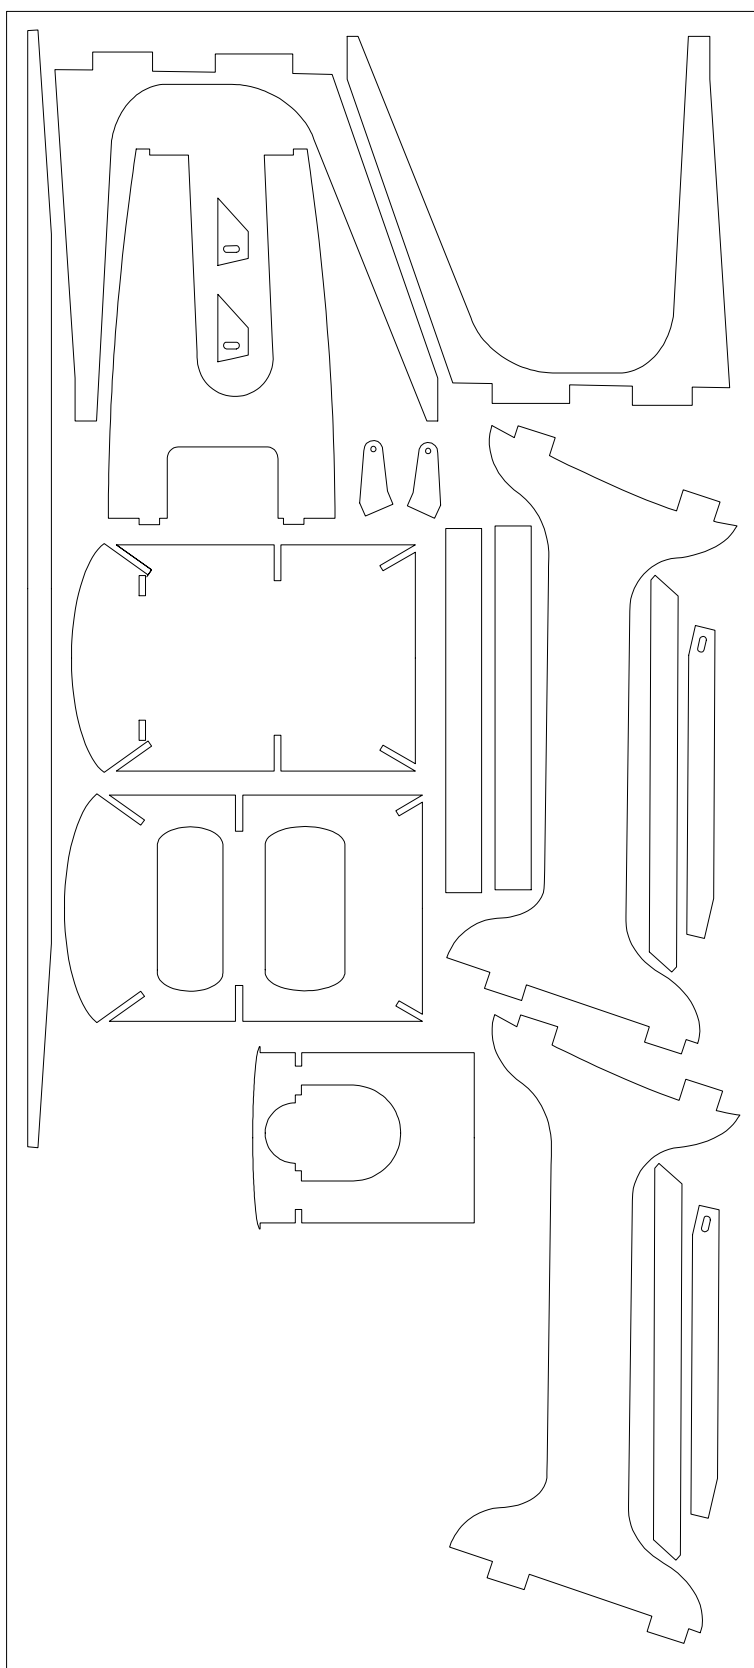

Peter Rake's
Udet Flamingo
 Copyright P. Rake 2015

all ribs 1/16 balsa

1/16 balsa

1/32 ply

1/16 balsa