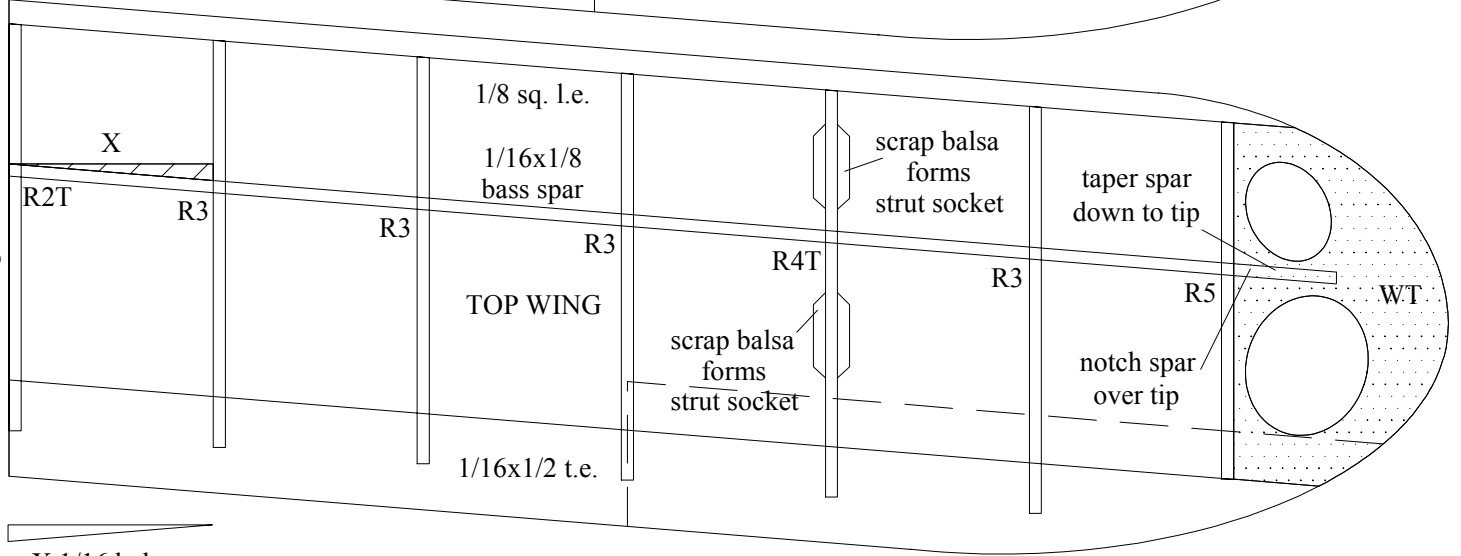

Peter Rake's
Udet Flamingo
 Copyright P. Rake 2015

all ribs 1/16 balsa

1/16 balsa

1/32 ply

1/16 balsa