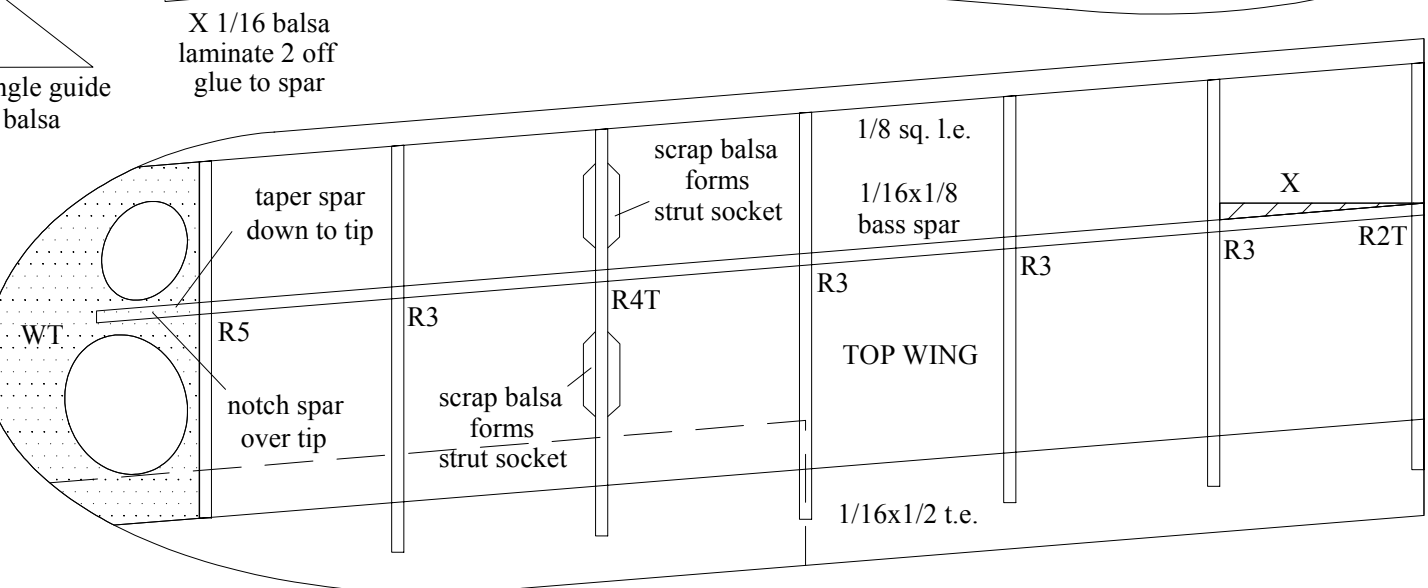

Peter Rake's
Udet Flamingo
 Copyright P. Rake 2015

all ribs 1/16 balsa

1/16 balsa

1/32 ply

1/16 balsa