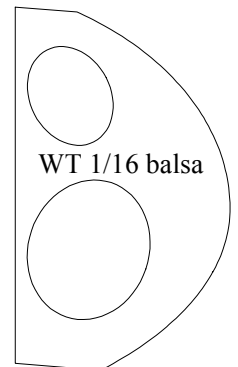

Peter Rake's
Udet Flamingo
 Copyright P. Rake 2015

all ribs 1/16 balsa

1/16 balsa

1/32 ply

1/16 balsa