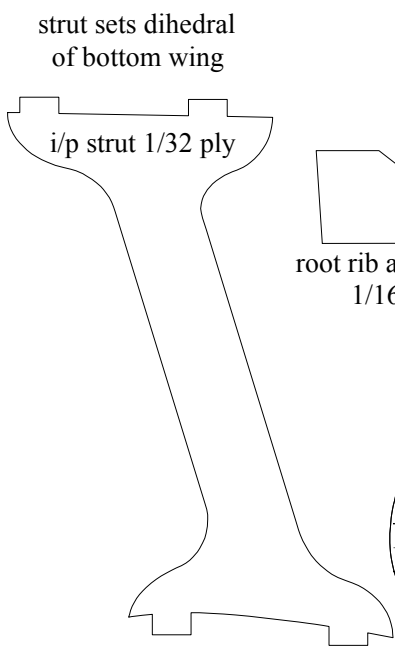

Peter Rake's
Udet Flamingo
 Copyright P. Rake 2015

all ribs 1/16 balsa

1/16 balsa

1/32 ply

1/16 balsa