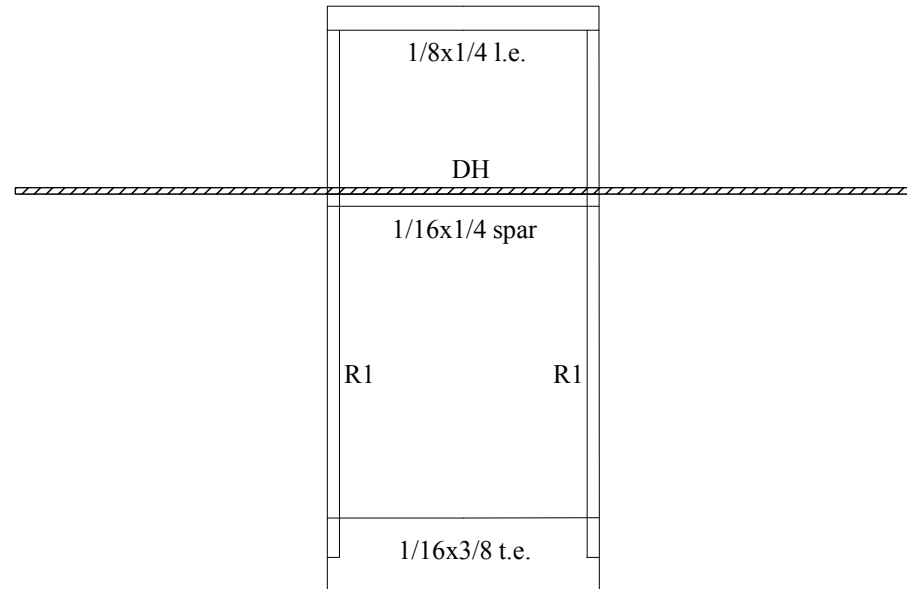

unless stated otherwise  
all wood is 1/16 balsa  
by size or shape shown

**Peter Rake's  
Newell Falcon**  
Copyright P. Rake 2013

unless stated otherwise  
all wood is 1/16 balsa  
by size or shape shown

equipment shown  
Vapor receiver  
PZ 8.5mm motor unit  
160 mAh battery

**Peter Rake's  
Newell Falcon**  
Copyright P. Rake 2013