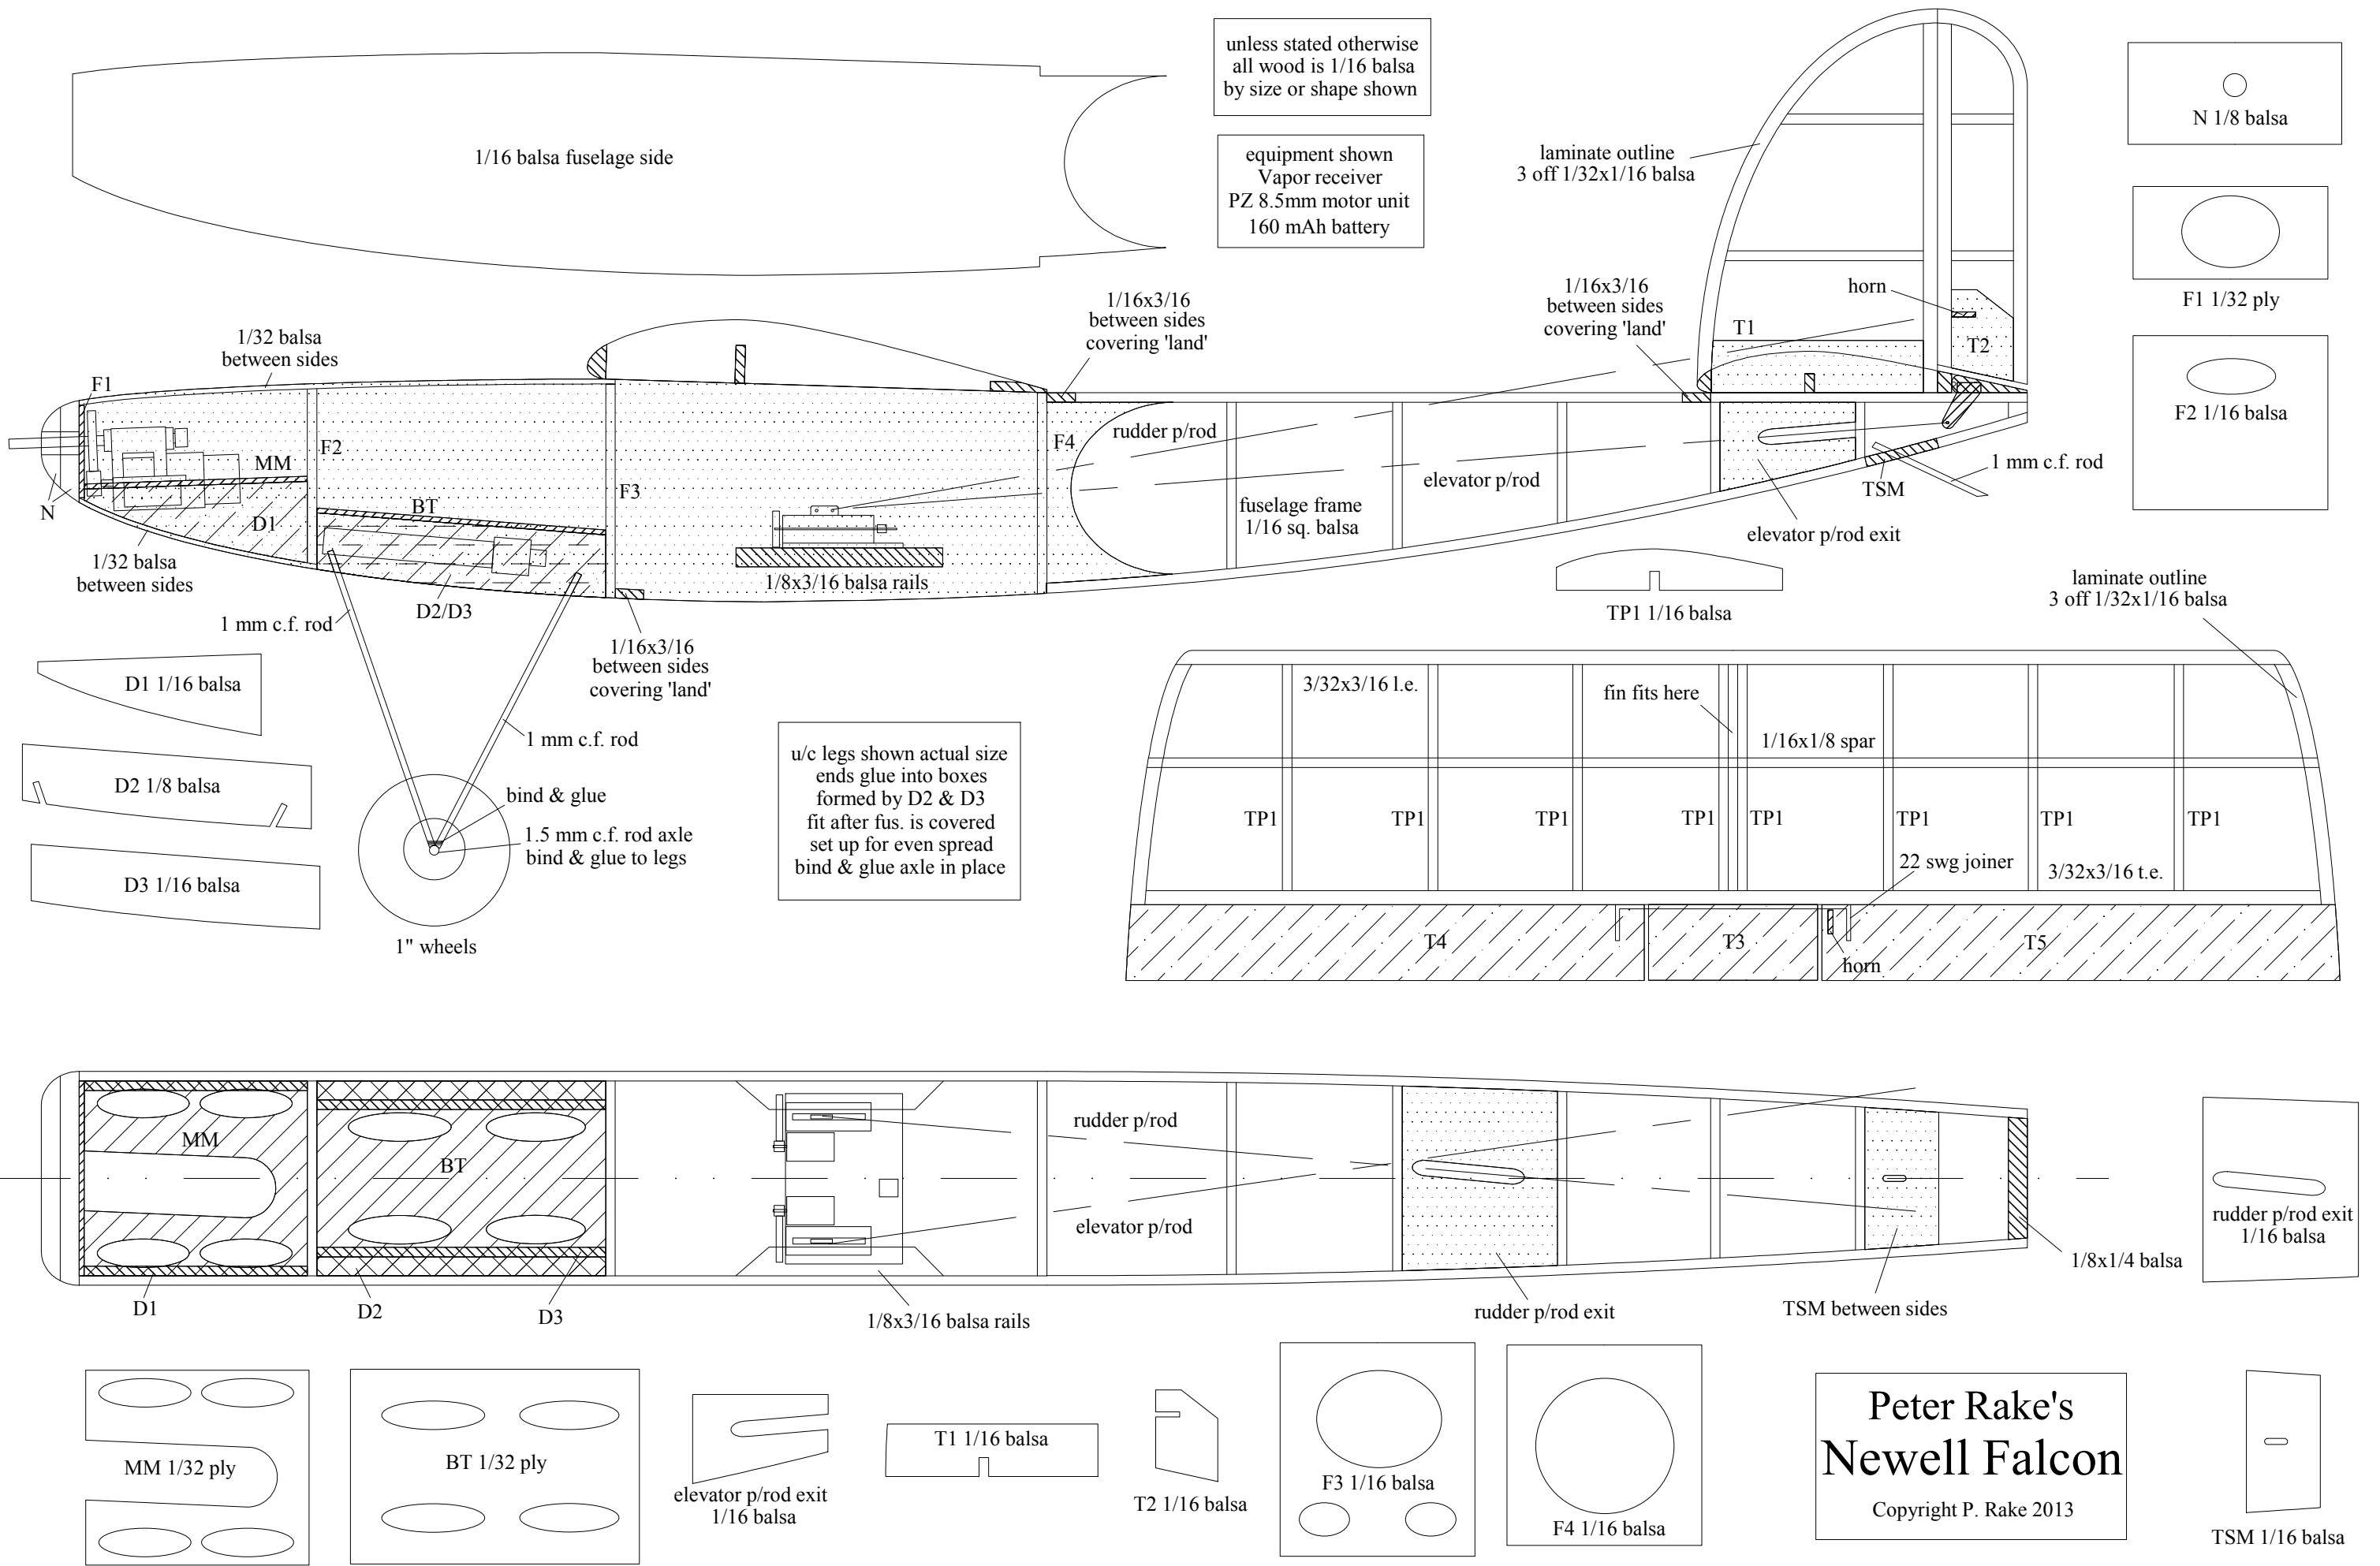

unless stated otherwise  
all wood is 1/16 balsa  
by size or shape shown

**Peter Rake's  
Newell Falcon**  
Copyright P. Rake 2013

unless stated otherwise  
all wood is 1/16 balsa  
by size or shape shown

equipment shown  
Vapor receiver  
PZ 8.5mm motor unit  
160 mAh battery

**Peter Rake's  
Newell Falcon**  
Copyright P. Rake 2013