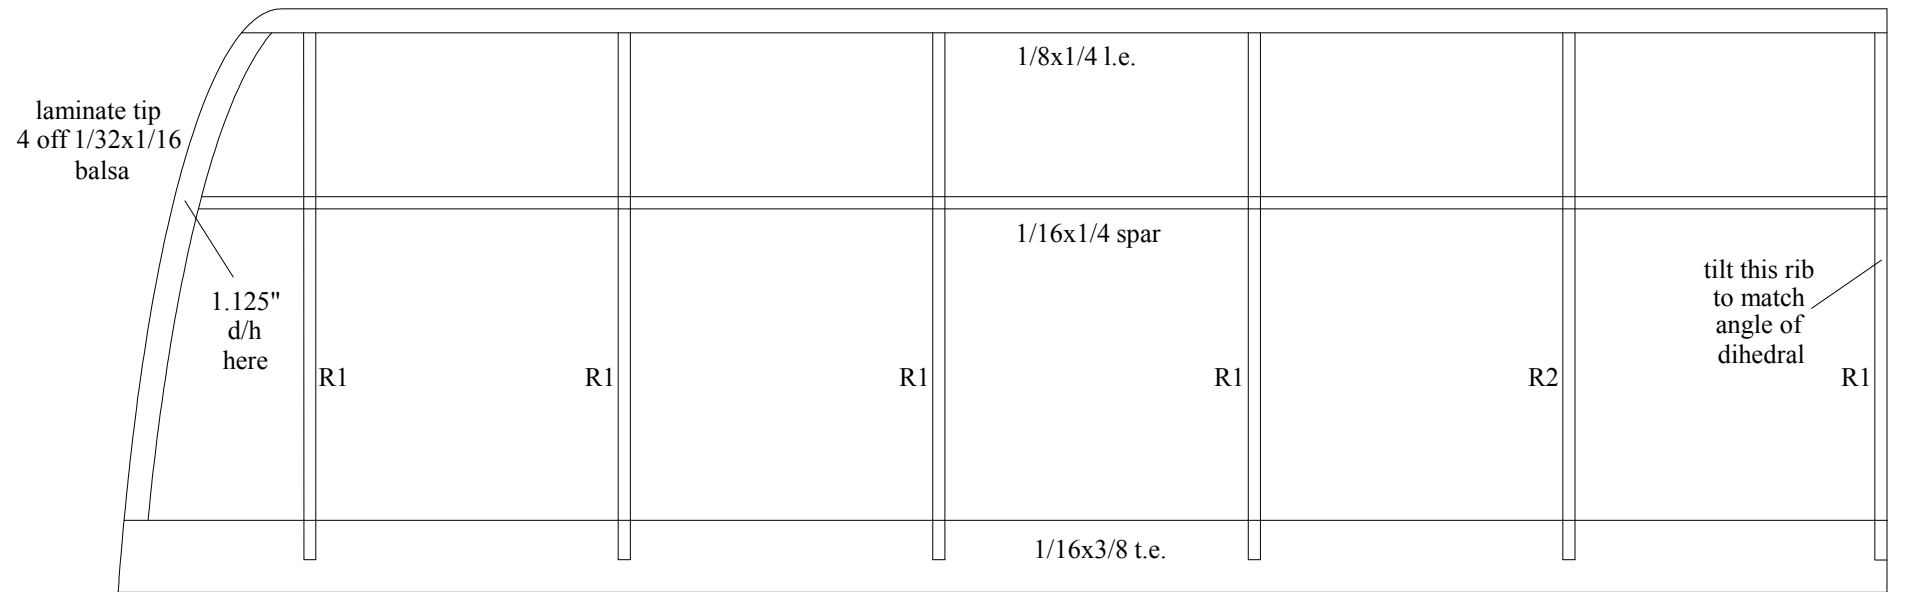

unless stated otherwise  
all wood is 1/16 balsa  
by size or shape shown

**Peter Rake's  
Newell Falcon**  
Copyright P. Rake 2013

unless stated otherwise  
all wood is 1/16 balsa  
by size or shape shown

equipment shown  
Vapor receiver  
PZ 8.5mm motor unit  
160 mAh battery

**Peter Rake's  
Newell Falcon**  
Copyright P. Rake 2013