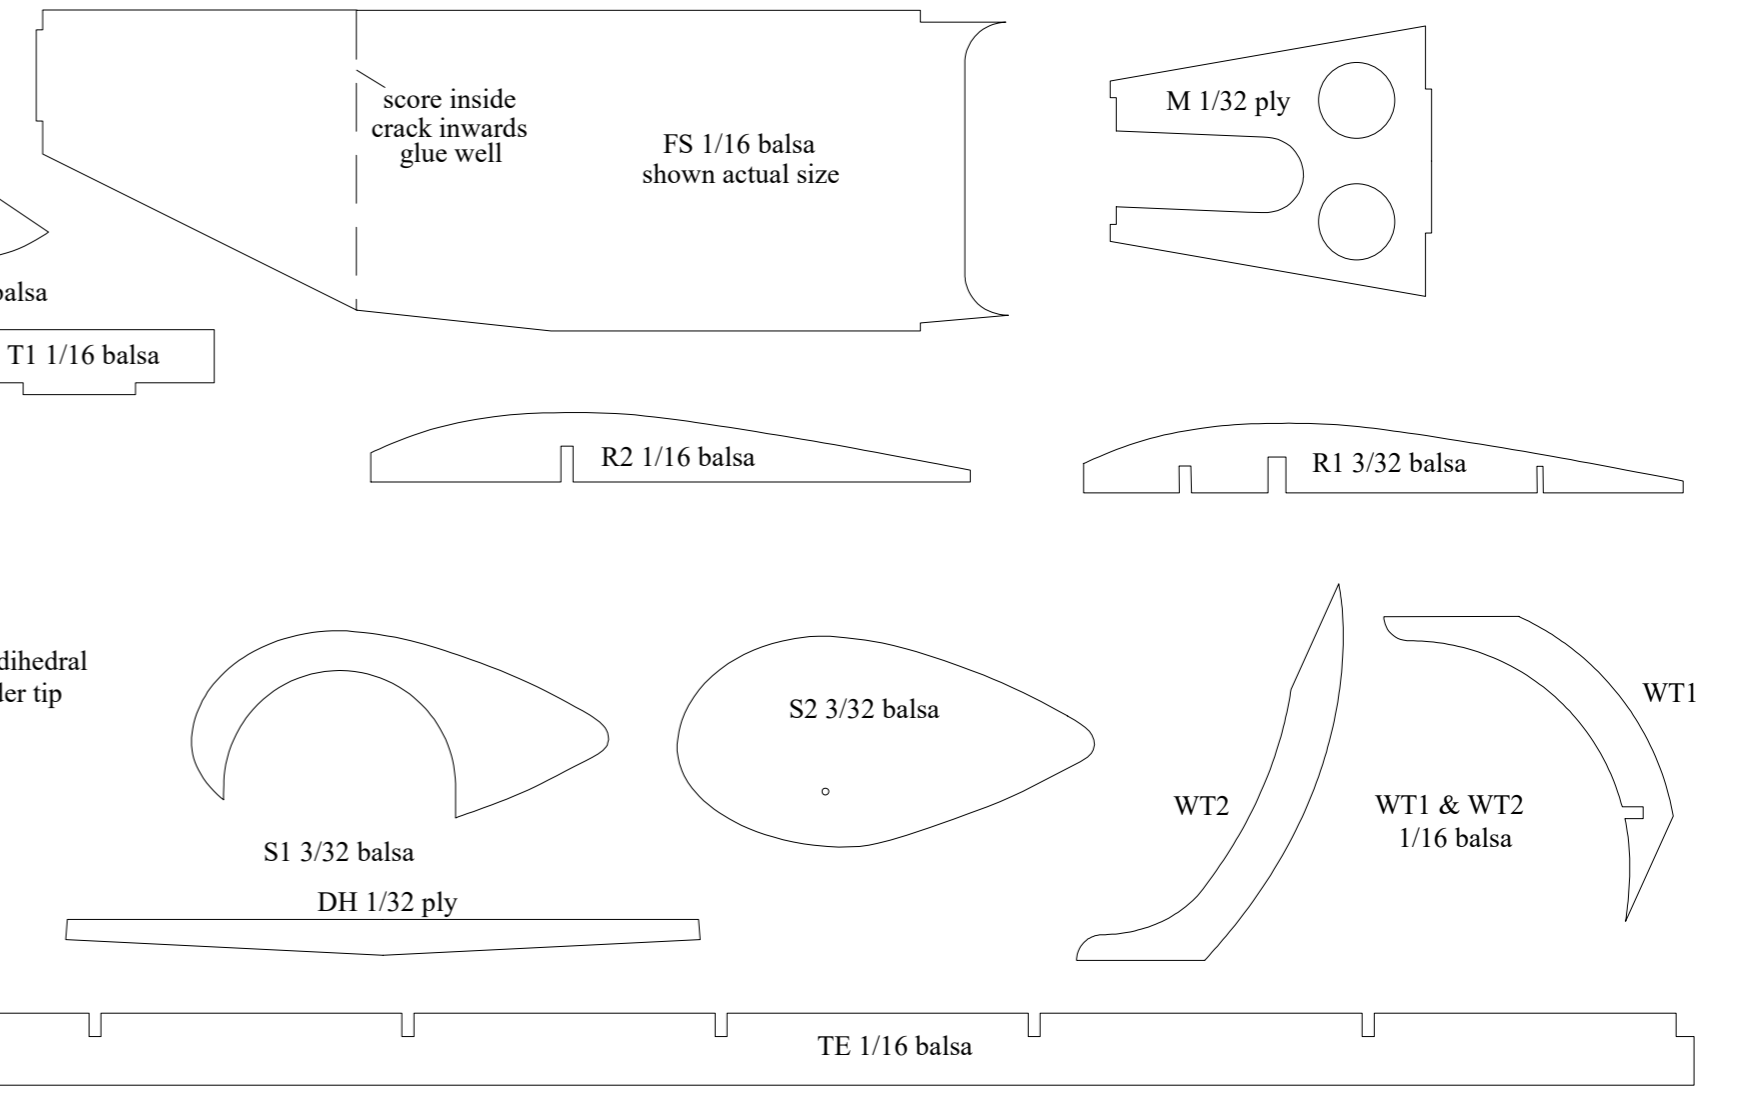

**Peter Rake's  
Baby Ace**  
Copyright P. Rake 2018

1/16 balsa

1/32 ply

3/32 balsa