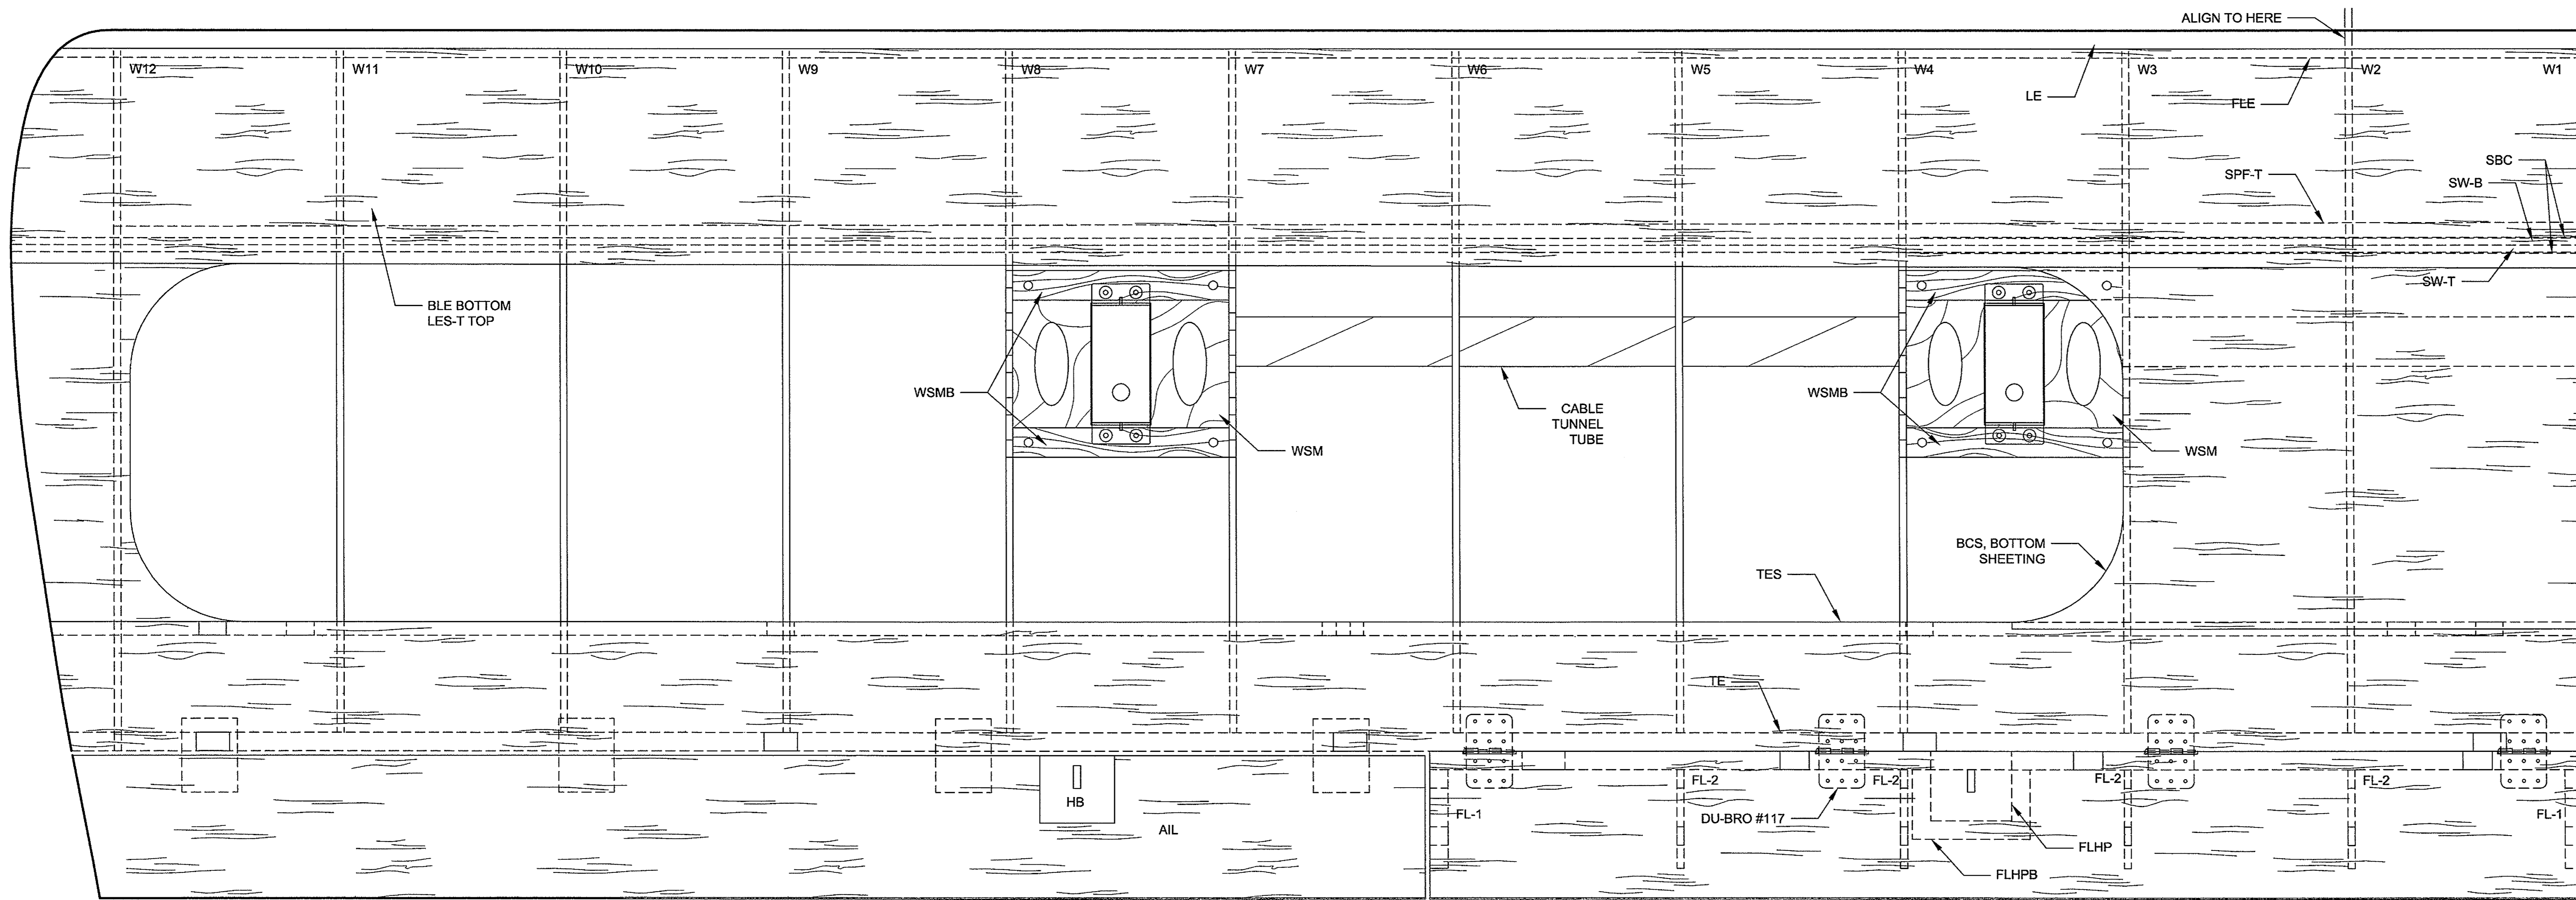

**TELEMASTER 40 DELUXE**

ORIGINAL MODEL DESIGNED BY: ALEX ENGLE

LASER CUT KIT DESIGNED FOR HOBBY LOBBY INTERNATIONAL BY JOHN VALENTINE, TOP NOTCH PRODUCTS COMPANY

TELEMASTER IS A REGISTERED TRADEMARK OF HOBBY LOBBY INTERNATIONAL.

TEL1400

© ALL RIGHTS RESERVED: HOBBY LOBBY INTERNATIONAL

WING SPAN 73"  
WING AREA 843 SQ. IN.  
FUSELAGE LENGTH 53.15"  
TARGET WEIGHT GLOW 5-6 LBS.  
TARGET WEIGHT ELECTRIC 6-7 LBS.  
POWER  
GLOW .25-.46 CDI  
ELECTRIC 350 WATT OUTRUNNER  
CONTROL FUNCTIONS: ELEVATOR / AILERON / RUDDER / THROTTLE  
OPTIONAL FLAPS

# TELEMASTER 40 DELUXE

ORIGINAL MODEL DESIGNED BY: ALEX ENGLE	WING SPAN 73" WING AREA 843 SQ. IN. FUSELAGE LENGTH 53.15"
LASER CUT KIT DESIGNED FOR HOBBY LOBBY INTERNATIONAL BY JOHN VALENTINE, TOP NOTCH PRODUCTS COMPANY	TARGET WEIGHT GLOW 5-6 LBS. TARGET WEIGHT ELECTRIC 6-7 LBS POWER
TELEMASTER IS A REGISTERED TRADEMARK OF HOBBY LOBBY INTERNATIONAL.	GLOW .25-.46 CDI ELECTRIC 350 WATT OUTRUNNER CONTROL FUNCTIONS: ELEVATOR / AILERON / RUDDER / THROTTLE OPTIONAL FLAPS
TEL1400	
© ALL RIGHTS RESERVED: HOBBY LOBBY INTERNATIONAL	