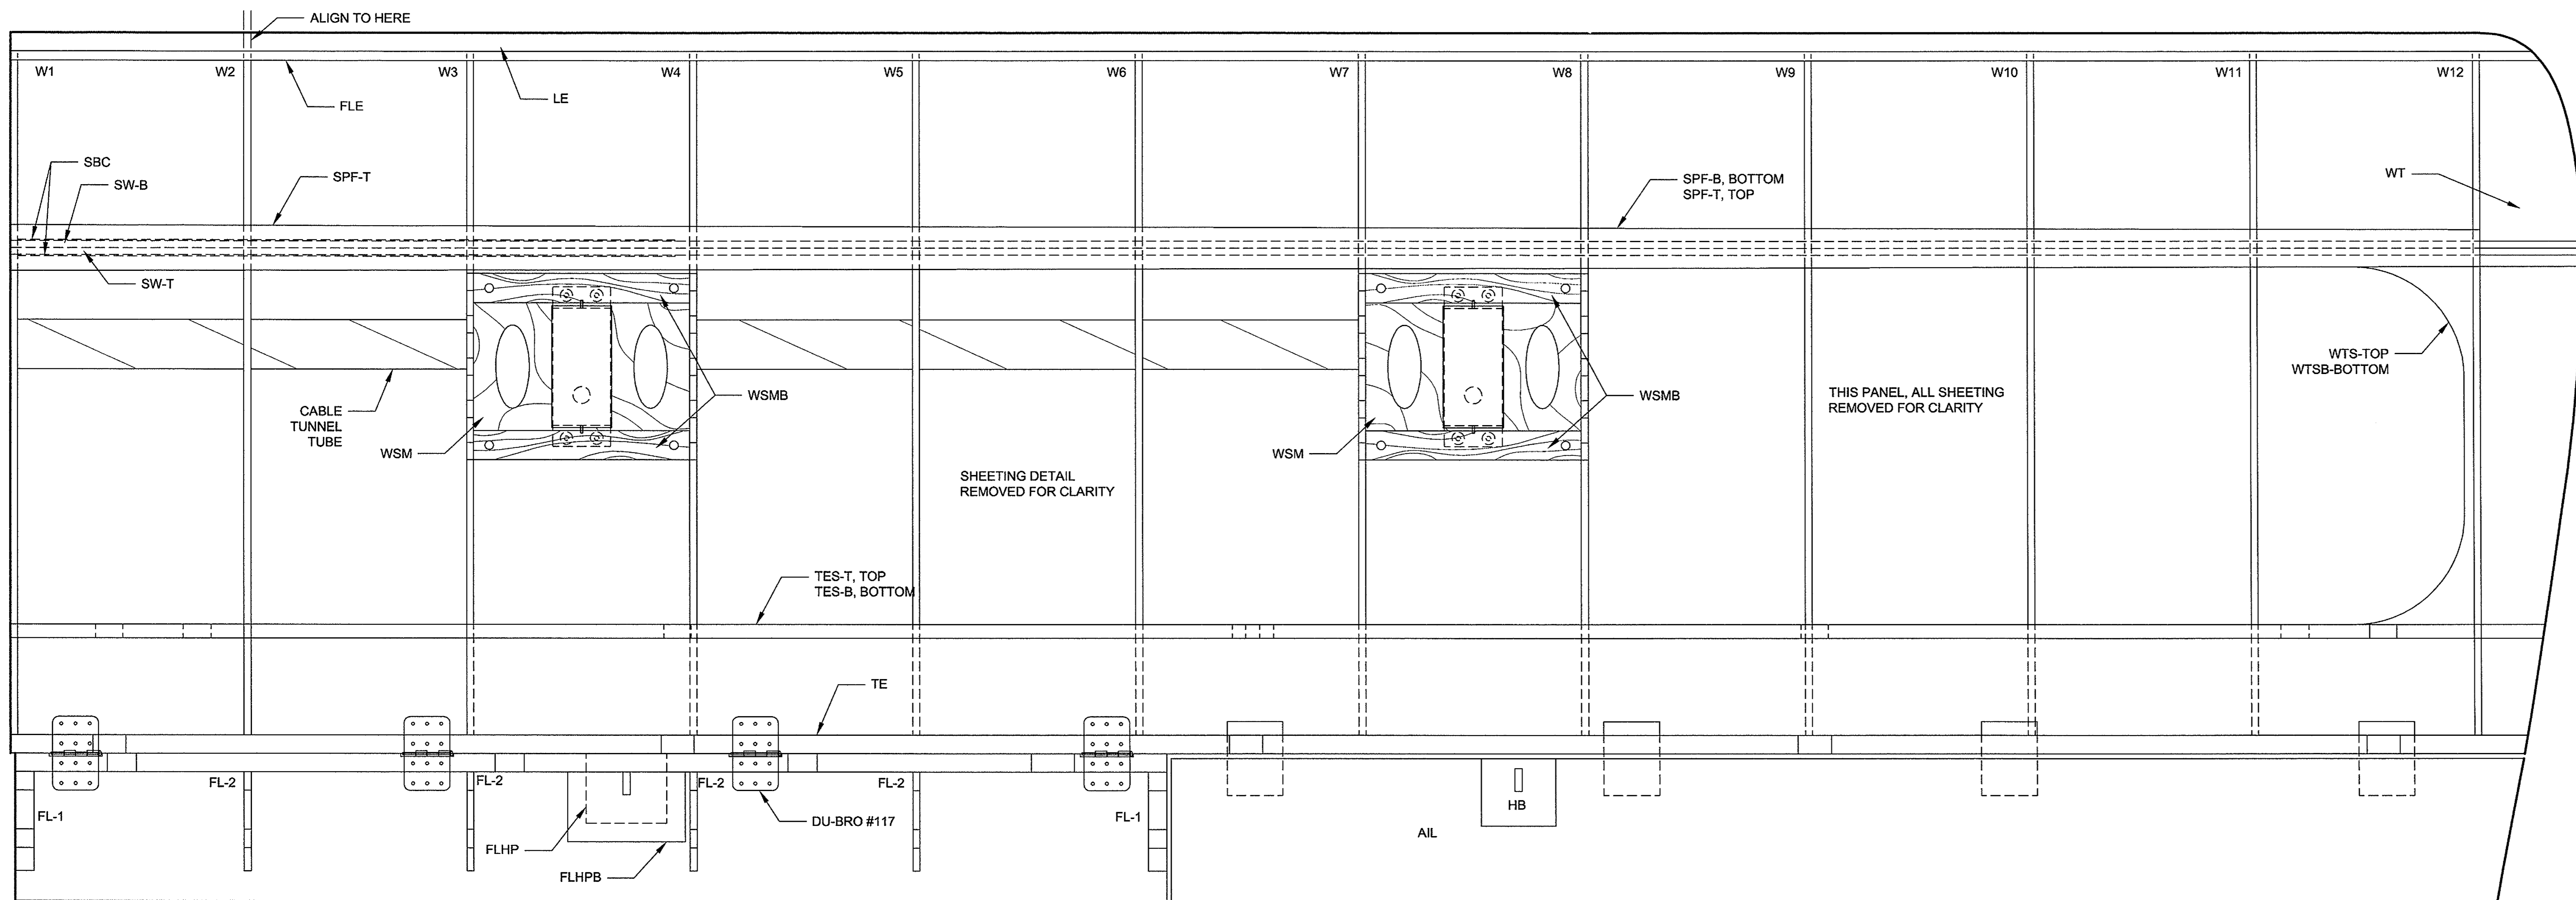

**TELEMASTER 40 DELUXE**

ORIGINAL MODEL DESIGNED BY: ALEX ENGLE

LASER CUT KIT DESIGNED FOR HOBBY LOBBY INTERNATIONAL BY JOHN VALENTINE, TOP NOTCH PRODUCTS COMPANY

TELEMASTER IS A REGISTERED TRADEMARK OF HOBBY LOBBY INTERNATIONAL.

TEL1400

© ALL RIGHTS RESERVED: HOBBY LOBBY INTERNATIONAL

WING SPAN 73"  
WING AREA 843 SQ. IN.  
FUSELAGE LENGTH 53.15"  
TARGET WEIGHT GLOW 5-6 LBS.  
TARGET WEIGHT ELECTRIC 6-7 LBS.  
POWER  
GLOW .25-.46 CDI  
ELECTRIC 350 WATT OUTRUNNER  
CONTROL FUNCTIONS: ELEVATOR / AILERON / RUDDER / THROTTLE  
OPTIONAL FLAPS

# TELEMASTER 40 DELUXE

ORIGINAL MODEL DESIGNED BY: ALEX ENGLE	WING SPAN 73" WING AREA 843 SQ. IN. FUSELAGE LENGTH 53.15"
LASER CUT KIT DESIGNED FOR HOBBY LOBBY INTERNATIONAL BY JOHN VALENTINE, TOP NOTCH PRODUCTS COMPANY	TARGET WEIGHT GLOW 5-6 LBS. TARGET WEIGHT ELECTRIC 6-7 LBS POWER
TELEMASTER IS A REGISTERED TRADEMARK OF HOBBY LOBBY INTERNATIONAL.	GLOW .25-.46 CDI ELECTRIC 350 WATT OUTRUNNER CONTROL FUNCTIONS: ELEVATOR / AILERON / RUDDER / THROTTLE OPTIONAL FLAPS
TEL1400	
© ALL RIGHTS RESERVED: HOBBY LOBBY INTERNATIONAL	