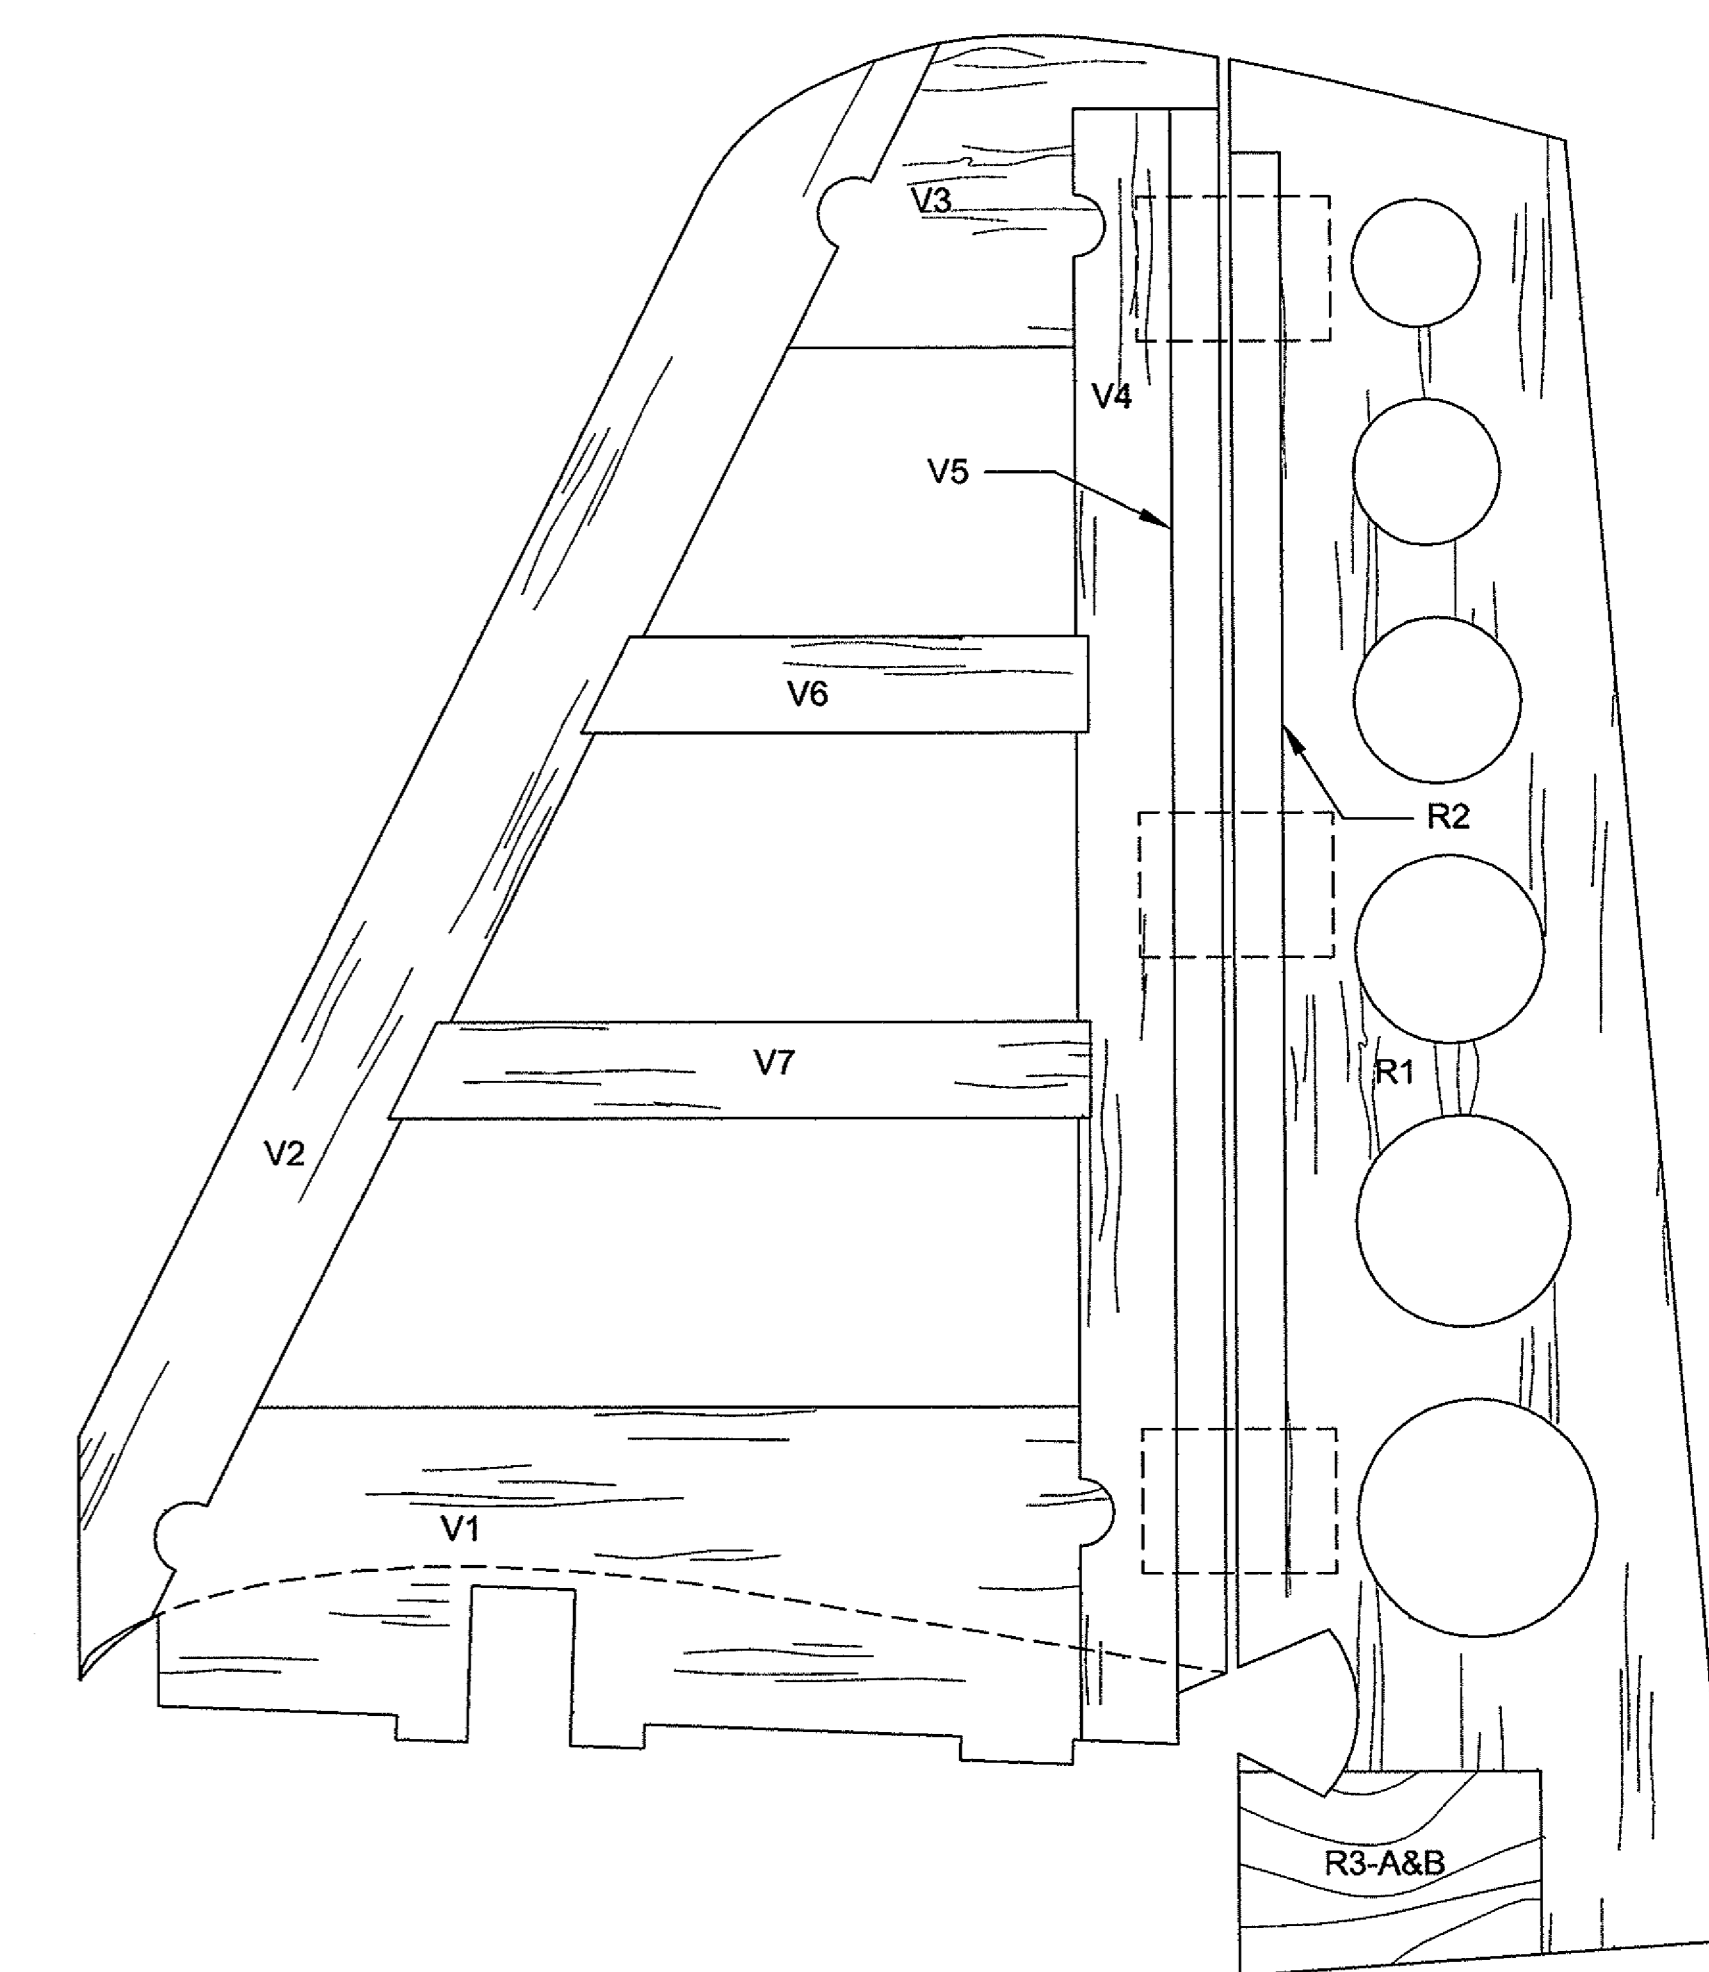

**TELEMASTER 40 DELUXE**

ORIGINAL MODEL DESIGNED BY: ALEX ENGLE

LASER CUT KIT DESIGNED FOR HOBBY LOBBY INTERNATIONAL BY JOHN VALENTINE, TOP NOTCH PRODUCTS COMPANY

TELEMASTER IS A REGISTERED TRADEMARK OF HOBBY LOBBY INTERNATIONAL.

TEL1400

© ALL RIGHTS RESERVED: HOBBY LOBBY INTERNATIONAL

WING SPAN 73"  
WING AREA 843 SQ. IN.  
FUSELAGE LENGTH 53.15"  
TARGET WEIGHT GLOW 5-6 LBS.  
TARGET WEIGHT ELECTRIC 6-7 LBS.  
POWER  
GLOW .25-.46 CDI  
ELECTRIC 350 WATT OUTRUNNER  
CONTROL FUNCTIONS: ELEVATOR / AILERON / RUDDER / THROTTLE  
OPTIONAL FLAPS

# TELEMASTER 40 DELUXE

ORIGINAL MODEL DESIGNED BY: ALEX ENGLE	WING SPAN 73" WING AREA 843 SQ. IN. FUSELAGE LENGTH 53.15"
LASER CUT KIT DESIGNED FOR HOBBY LOBBY INTERNATIONAL BY JOHN VALENTINE, TOP NOTCH PRODUCTS COMPANY	TARGET WEIGHT GLOW 5-6 LBS. TARGET WEIGHT ELECTRIC 6-7 LBS POWER
TELEMASTER IS A REGISTERED TRADEMARK OF HOBBY LOBBY INTERNATIONAL.	GLOW .25-.46 CDI ELECTRIC 350 WATT OUTRUNNER CONTROL FUNCTIONS: ELEVATOR / AILERON / RUDDER / THROTTLE OPTIONAL FLAPS
TEL1400	
© ALL RIGHTS RESERVED: HOBBY LOBBY INTERNATIONAL	