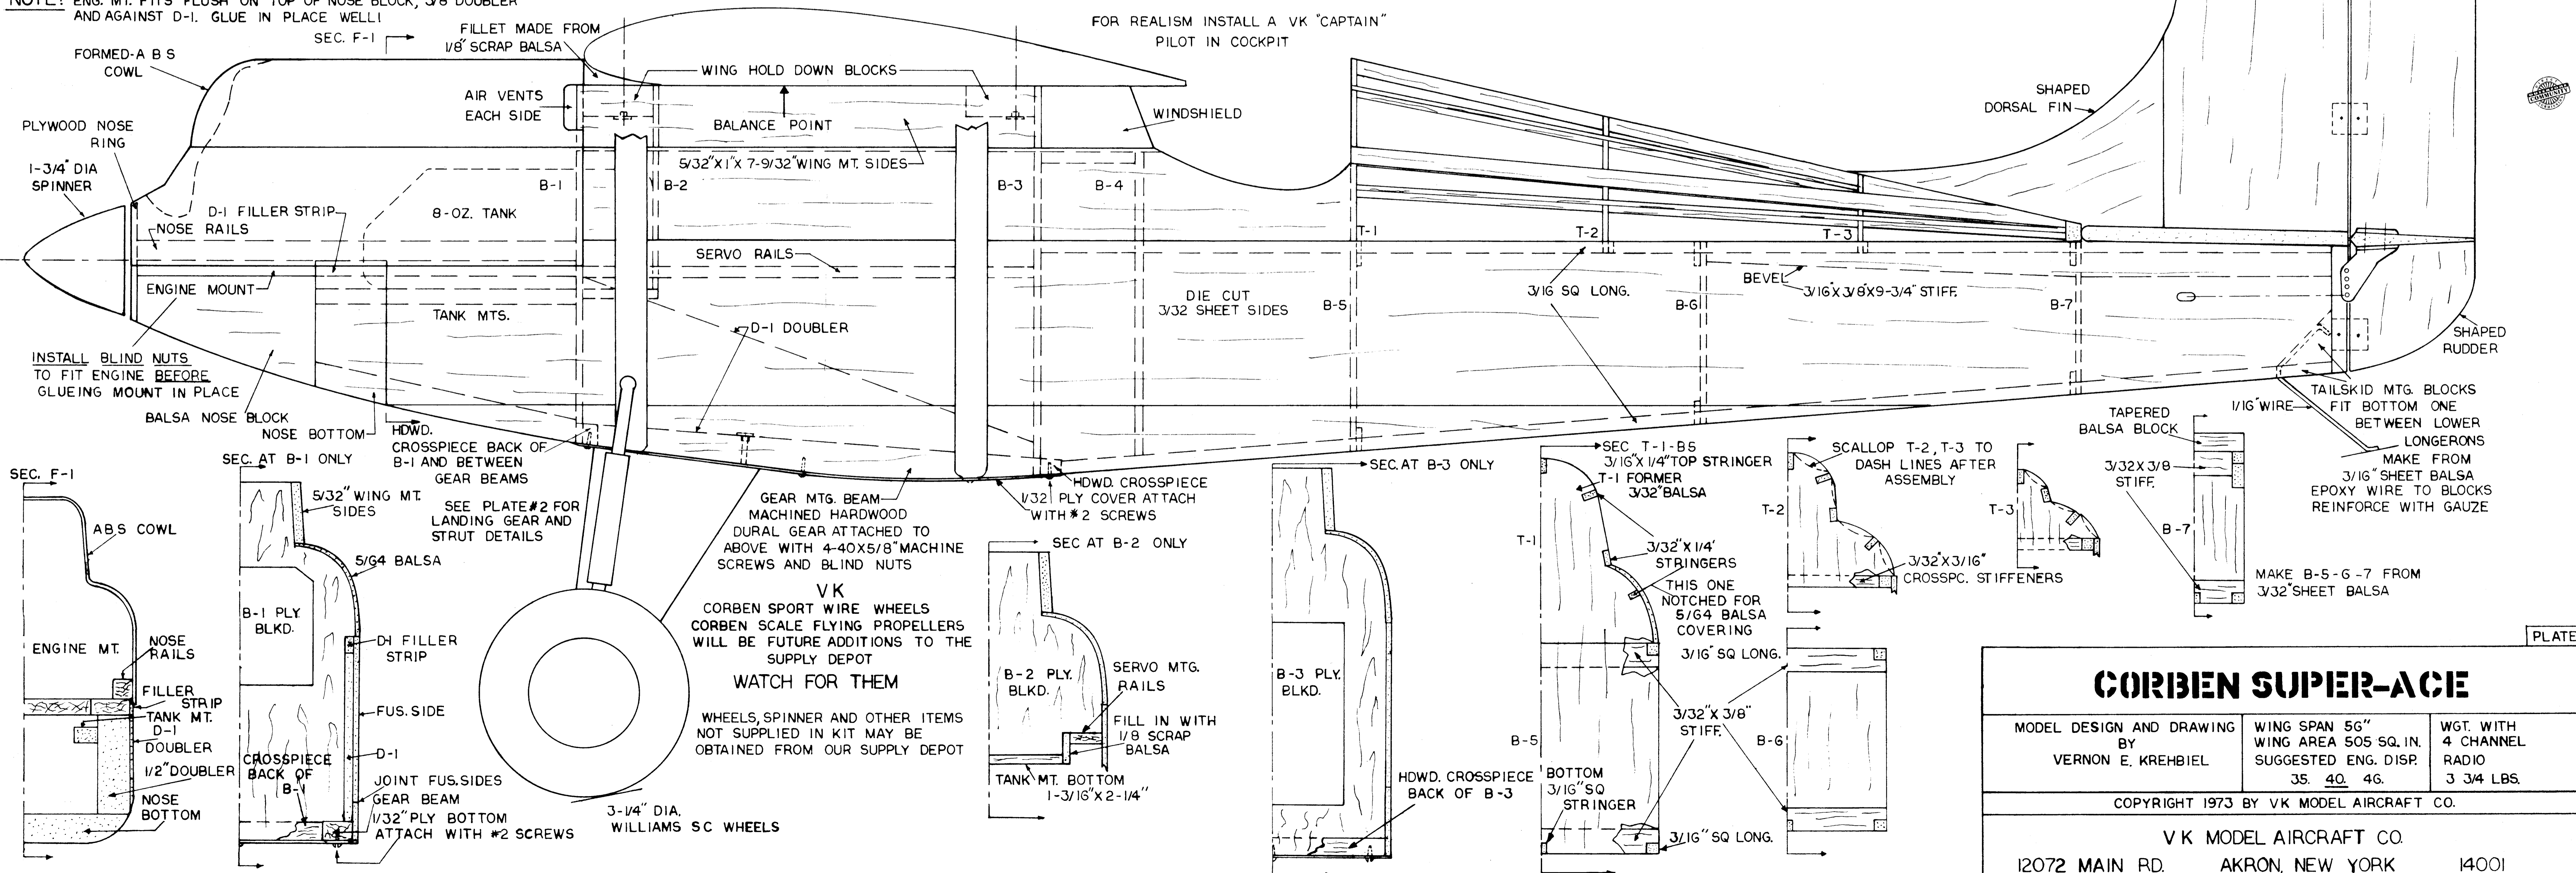

NOTE! ENG. MT. FITS FLUSH ON TOP OF NOSE BLOCK, 3/8\"/>

PLATE-1

CORBEN SUPER-ACE

MODEL DESIGN AND DRAWING BY VERNON E. KREHBIEL	WING SPAN 56" WING AREA 505 SQ. IN. SUGGESTED ENG. DISP. 35. 40. 46.	WGT. WITH 4 CHANNEL RADIO 3 3/4 LBS.
COPYRIGHT 1973 BY VK MODEL AIRCRAFT CO.		
V K MODEL AIRCRAFT CO. 12072 MAIN RD. AKRON, NEW YORK 14001		