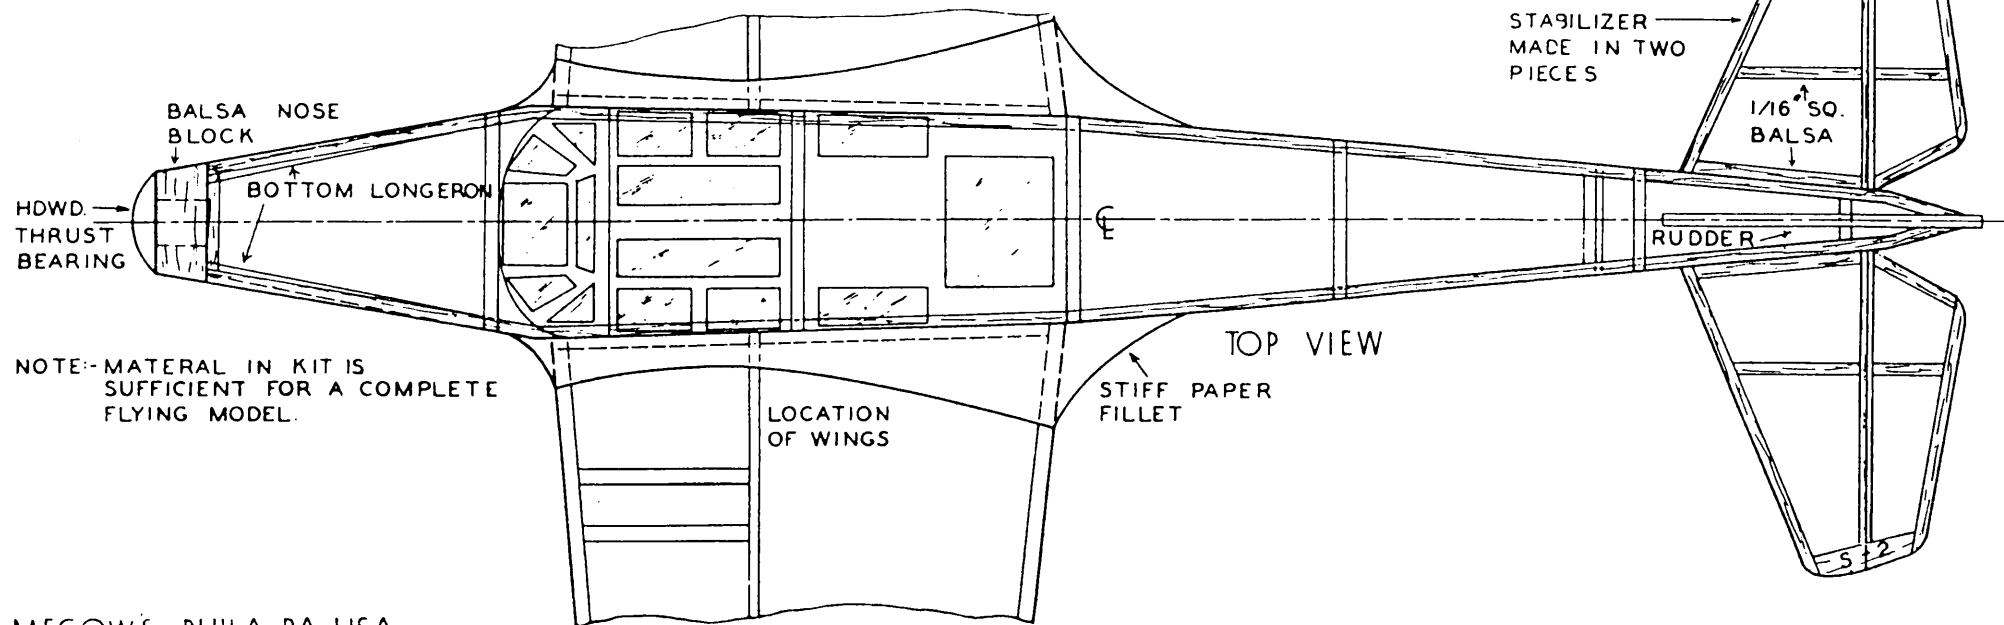

DOTTED LINES INDICATE  
SHAPE OF WING RIBS

WING LETTERS MADE FROM DARK TISSUE AND APPLIED WITH BANANA OIL.

OUTLINE ALL CONTROL SURFACES WITH THIN STRIPS OF DARK TISSUE

NOTE - KIT IS INTENDED FOR FLYING MODEL. NO DOPE IS INCLUDED IN KIT.

NOTE - MATERIAL IN KIT IS SUFFICIENT FOR A COMPLETE FLYING MODEL.

B A EAGLE

MEGOW'S MODELS