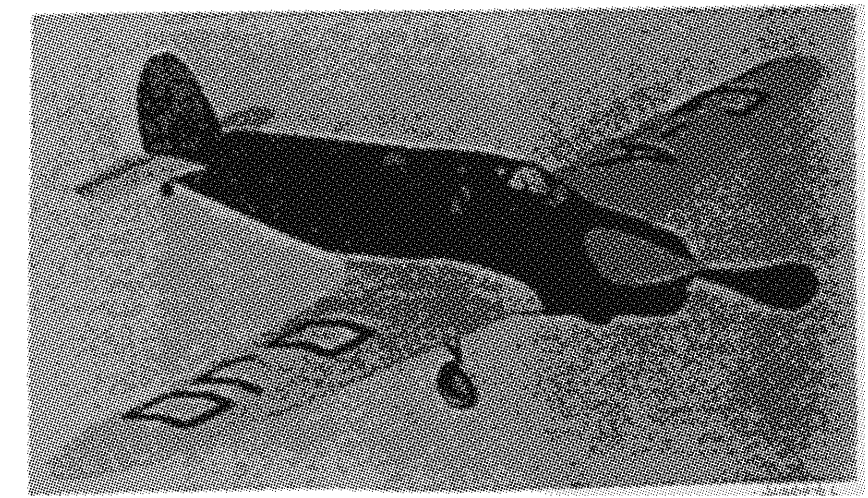

DOTTED LINES INDICATE  
SHAPE OF WING RIBS

WING LETTERS MADE FROM DARK TISSUE AND APPLIED WITH BANANA OIL.

OUTLINE ALL CONTROL SURFACES WITH THIN STRIPS OF DARK TISSUE

NOTE - KIT IS INTENDED FOR FLYING MODEL. NO DOPE IS INCLUDED IN KIT.

NOTE - MATERIAL IN KIT IS SUFFICIENT FOR A COMPLETE FLYING MODEL.

B A EAGLE

MEGOW'S MODELS