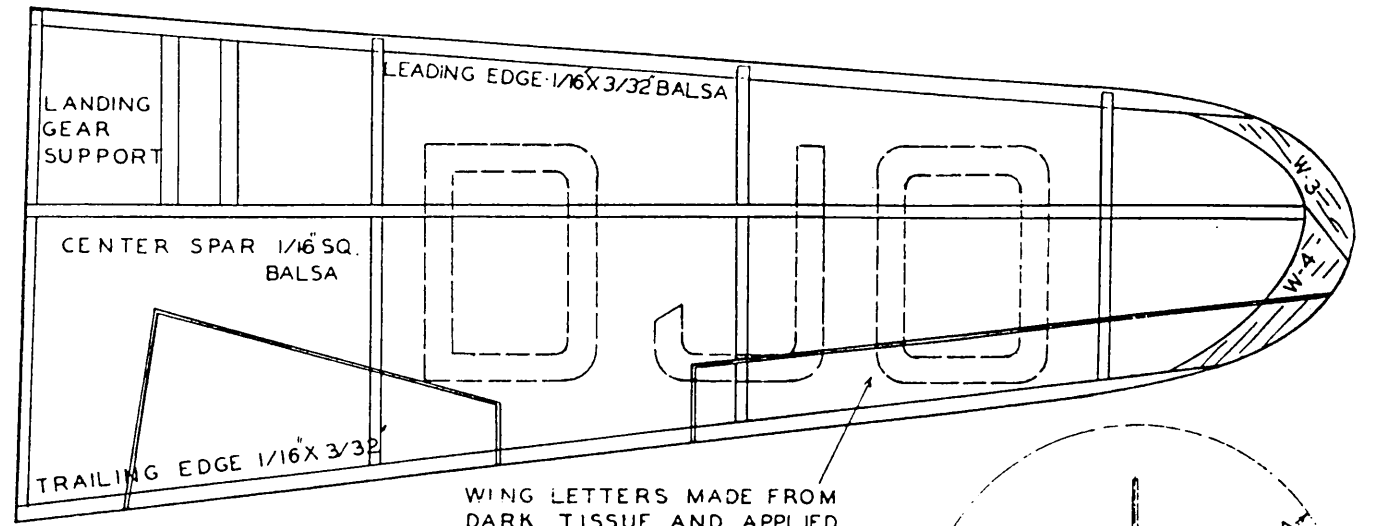

DOTTED LINES INDICATE  
SHAPE OF WING RIBS

WING LETTERS MADE FROM DARK TISSUE AND APPLIED WITH BANANA OIL.

OUTLINE ALL CONTROL SURFACES WITH THIN STRIPS OF DARK TISSUE

NOTE - KIT IS INTENDED FOR FLYING MODEL. NO DOPE IS INCLUDED IN KIT.