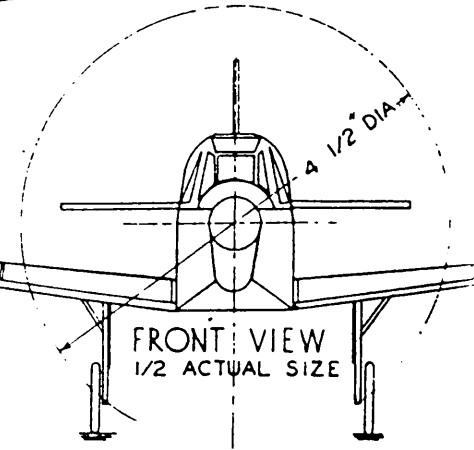

DOTTED LINES INDICATE  
SHAPE OF WING RIBS

WING LETTERS MADE FROM DARK TISSUE AND APPLIED WITH BANANA OIL.

OUTLINE ALL CONTROL SURFACES WITH THIN STRIPS OF DARK TISSUE

NOTE - KIT IS INTENDED FOR FLYING MODEL. NO DOPE IS INCLUDED IN KIT.