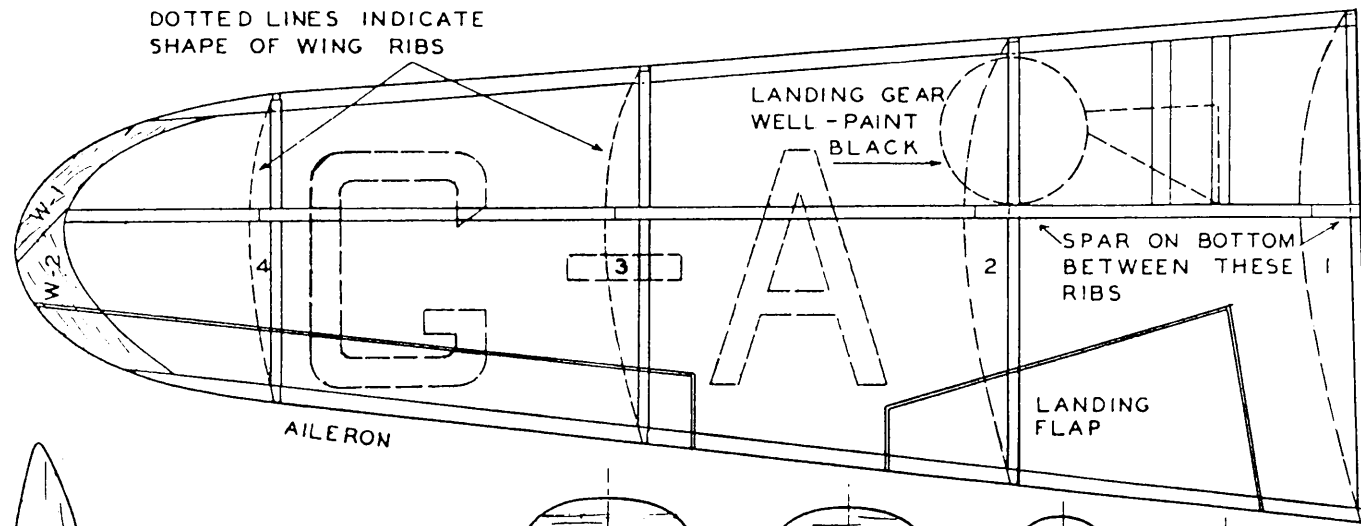

DOTTED LINES INDICATE  
SHAPE OF WING RIBS

WING LETTERS MADE FROM DARK TISSUE AND APPLIED WITH BANANA OIL.

OUTLINE ALL CONTROL SURFACES WITH THIN STRIPS OF DARK TISSUE

NOTE - KIT IS INTENDED FOR FLYING MODEL. NO DOPE IS INCLUDED IN KIT.