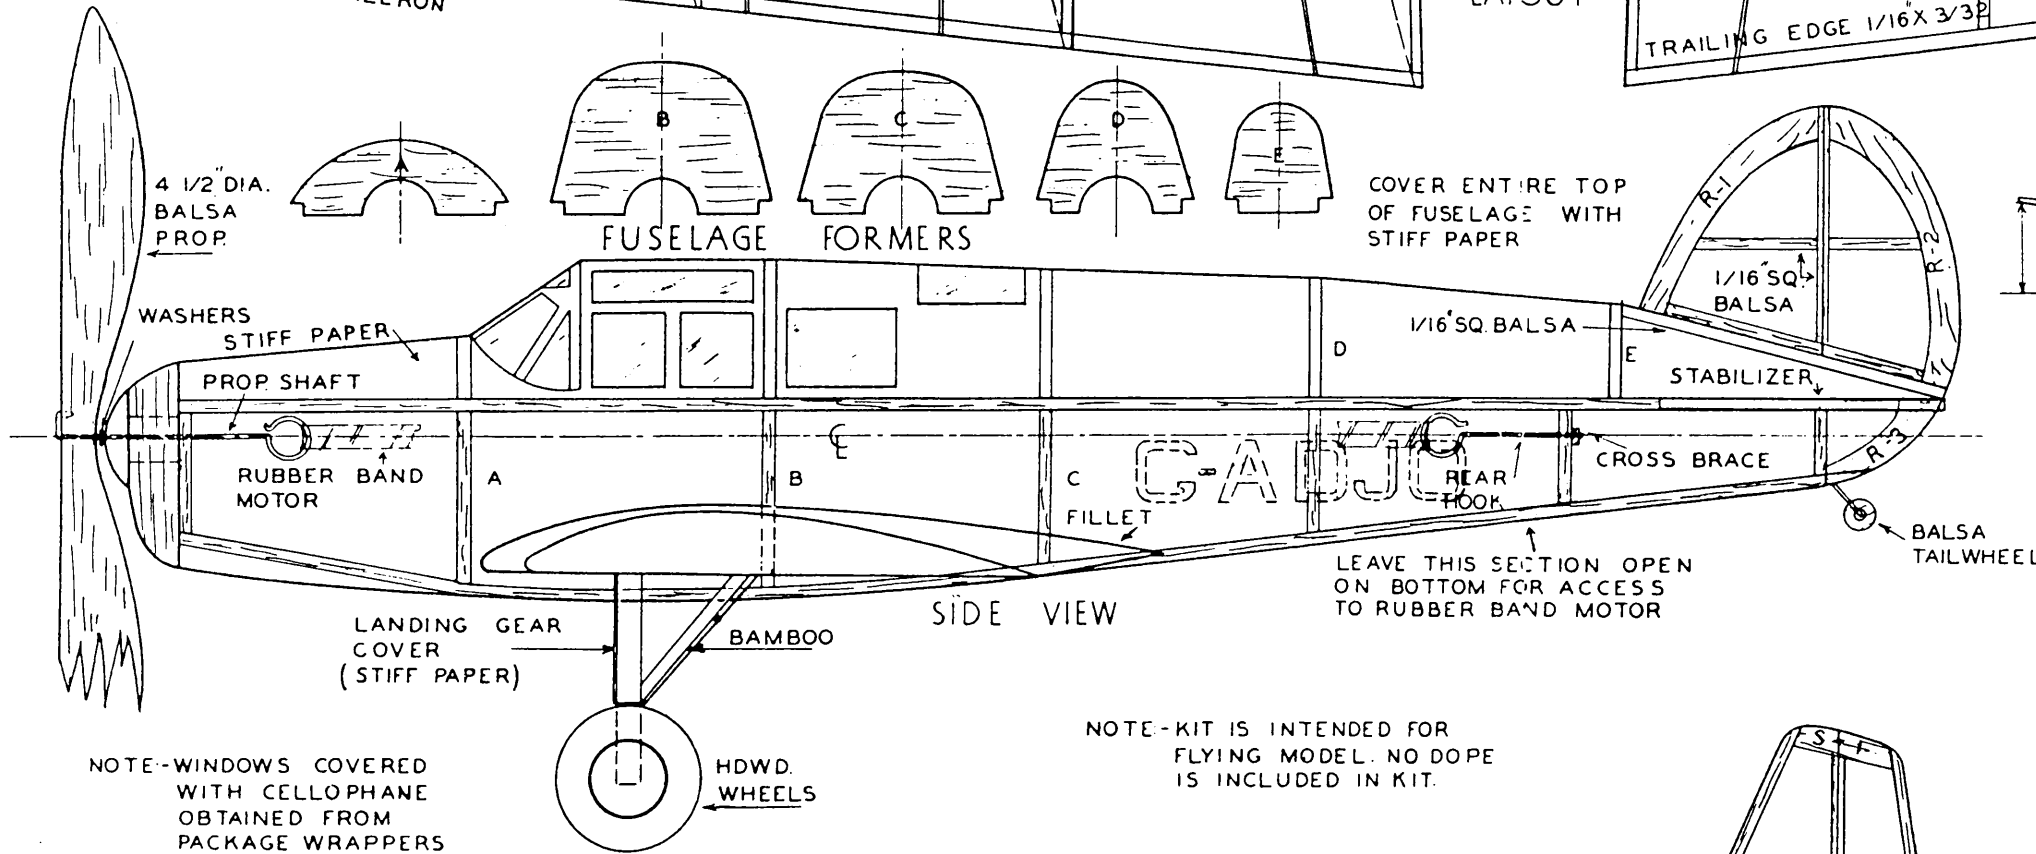

DOTTED LINES INDICATE  
SHAPE OF WING RIBS

WING LETTERS MADE FROM DARK TISSUE AND APPLIED WITH BANANA OIL.

OUTLINE ALL CONTROL SURFACES WITH THIN STRIPS OF DARK TISSUE

NOTE - KIT IS INTENDED FOR FLYING MODEL. NO DOPE IS INCLUDED IN KIT.

NOTE - MATERIAL IN KIT IS SUFFICIENT FOR A COMPLETE FLYING MODEL.

B A EAGLE

MEGOW'S MODELS