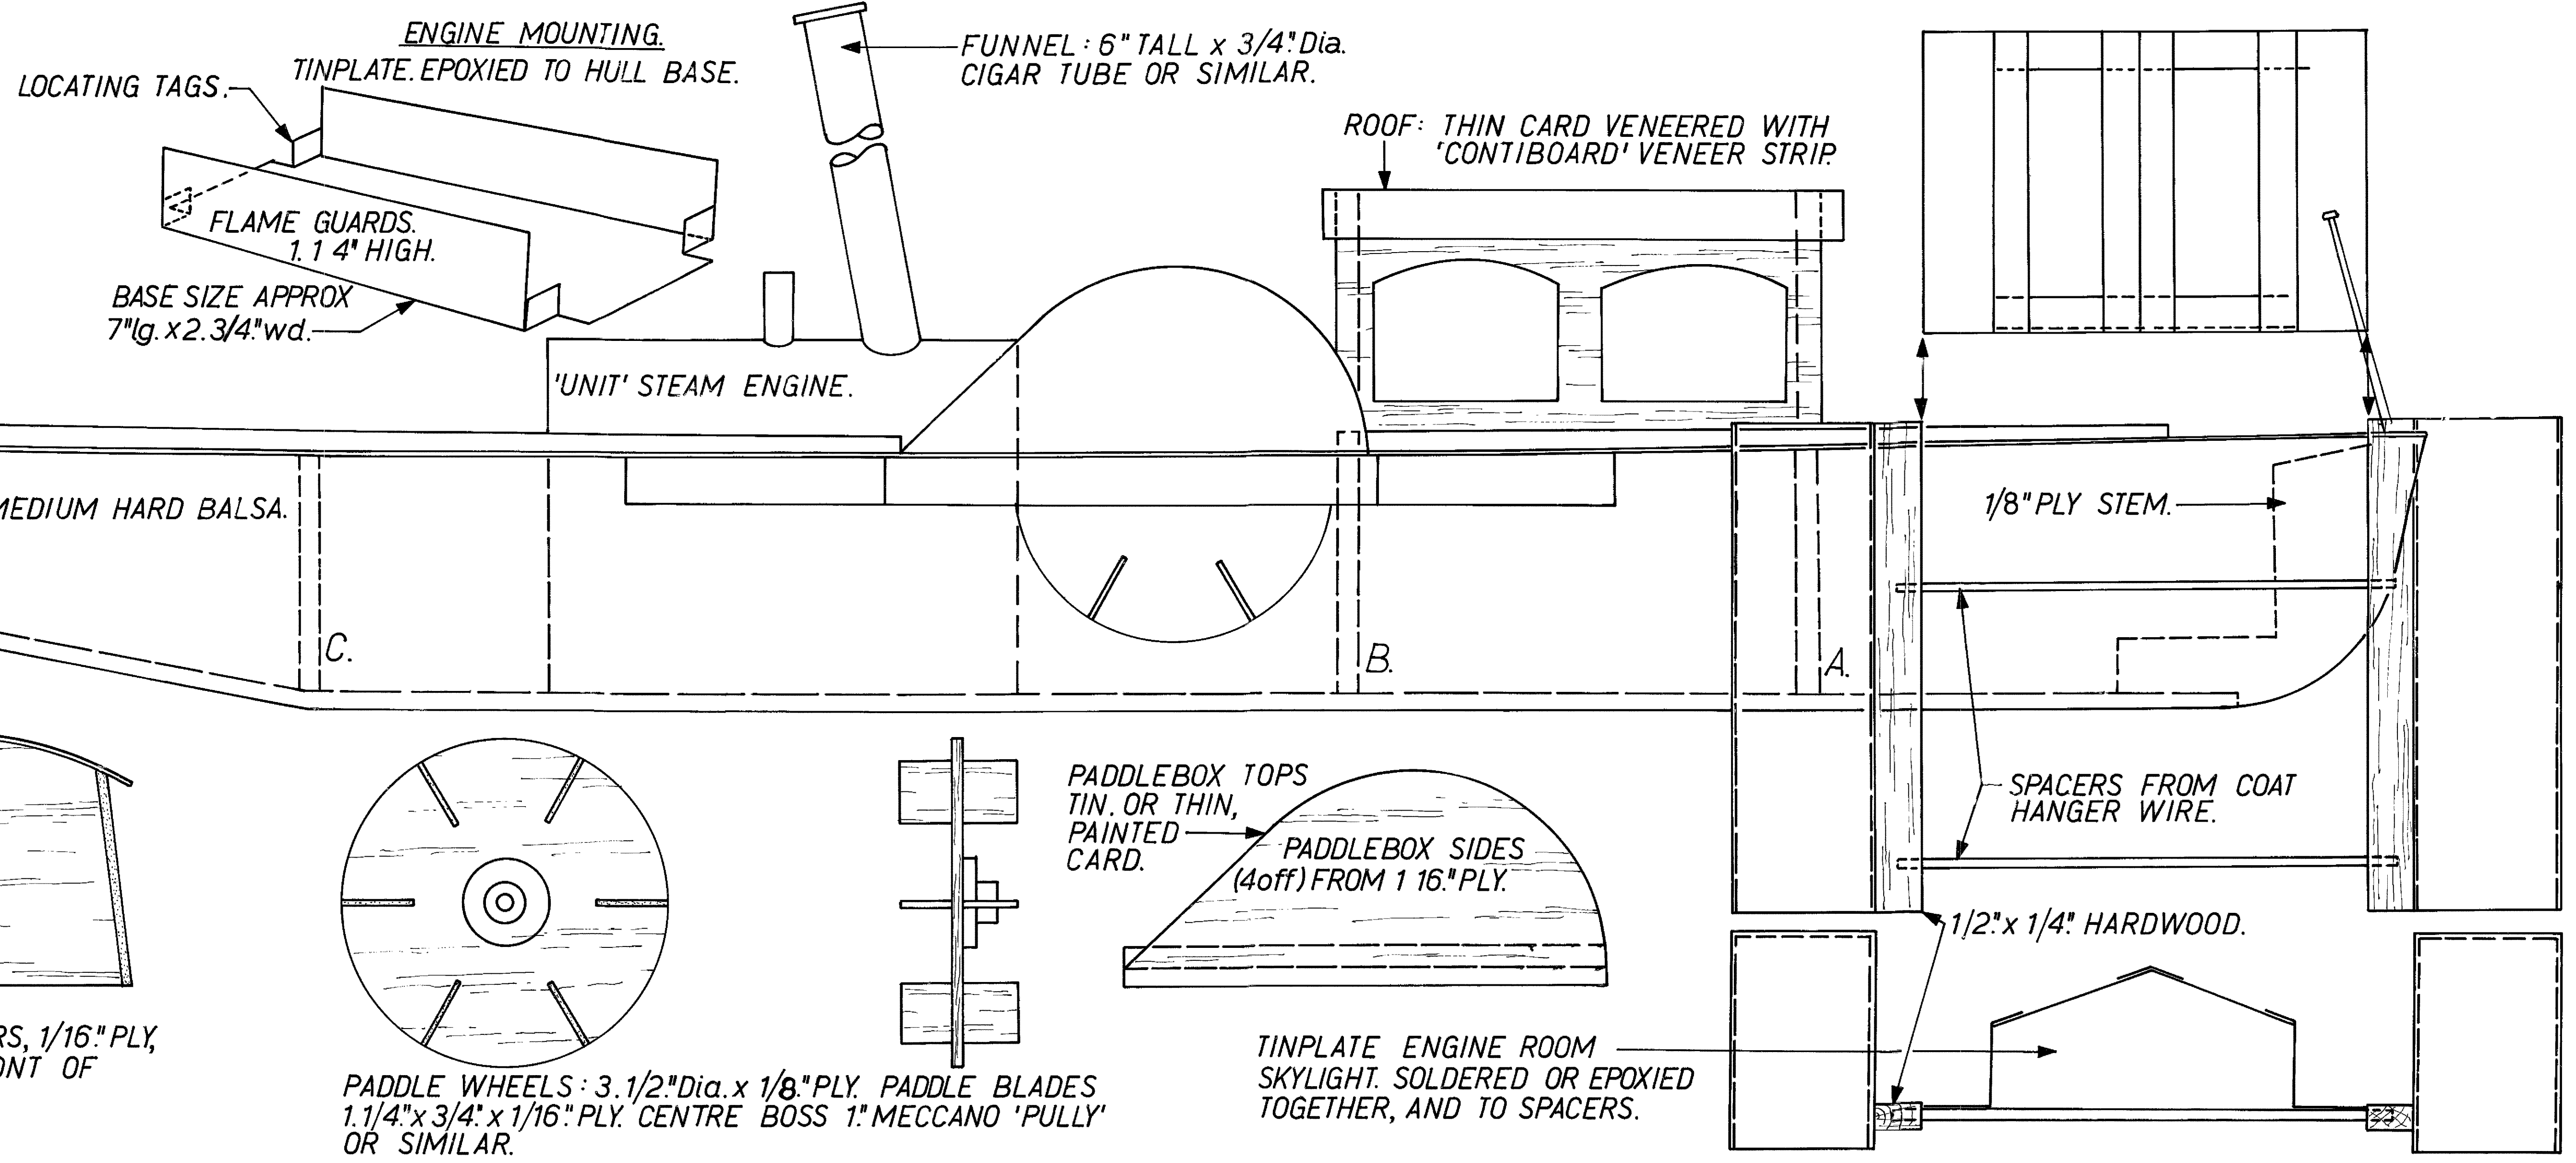

"NINA"
 designed by
Basil Harley
 copyright of

The Model Boats Plans Service
 13-35 Bridge Street, Hemel Hempstead, Herts.

FINISH. SANDING SEALER.
 HUMBROL WHITE ABOVE W.L.
 HUMBROL GREEN BELOW W.L.
 MAHOGANY STAIN AND HUMBROL HOT FUEL PROOFER FOR VARNISH.

BOTTOM & BULKHEADS: 1/4" BALSА.
CABIN ENDS: 1/4" BALSА.
CABIN SIDES: 1/8" BALSА.