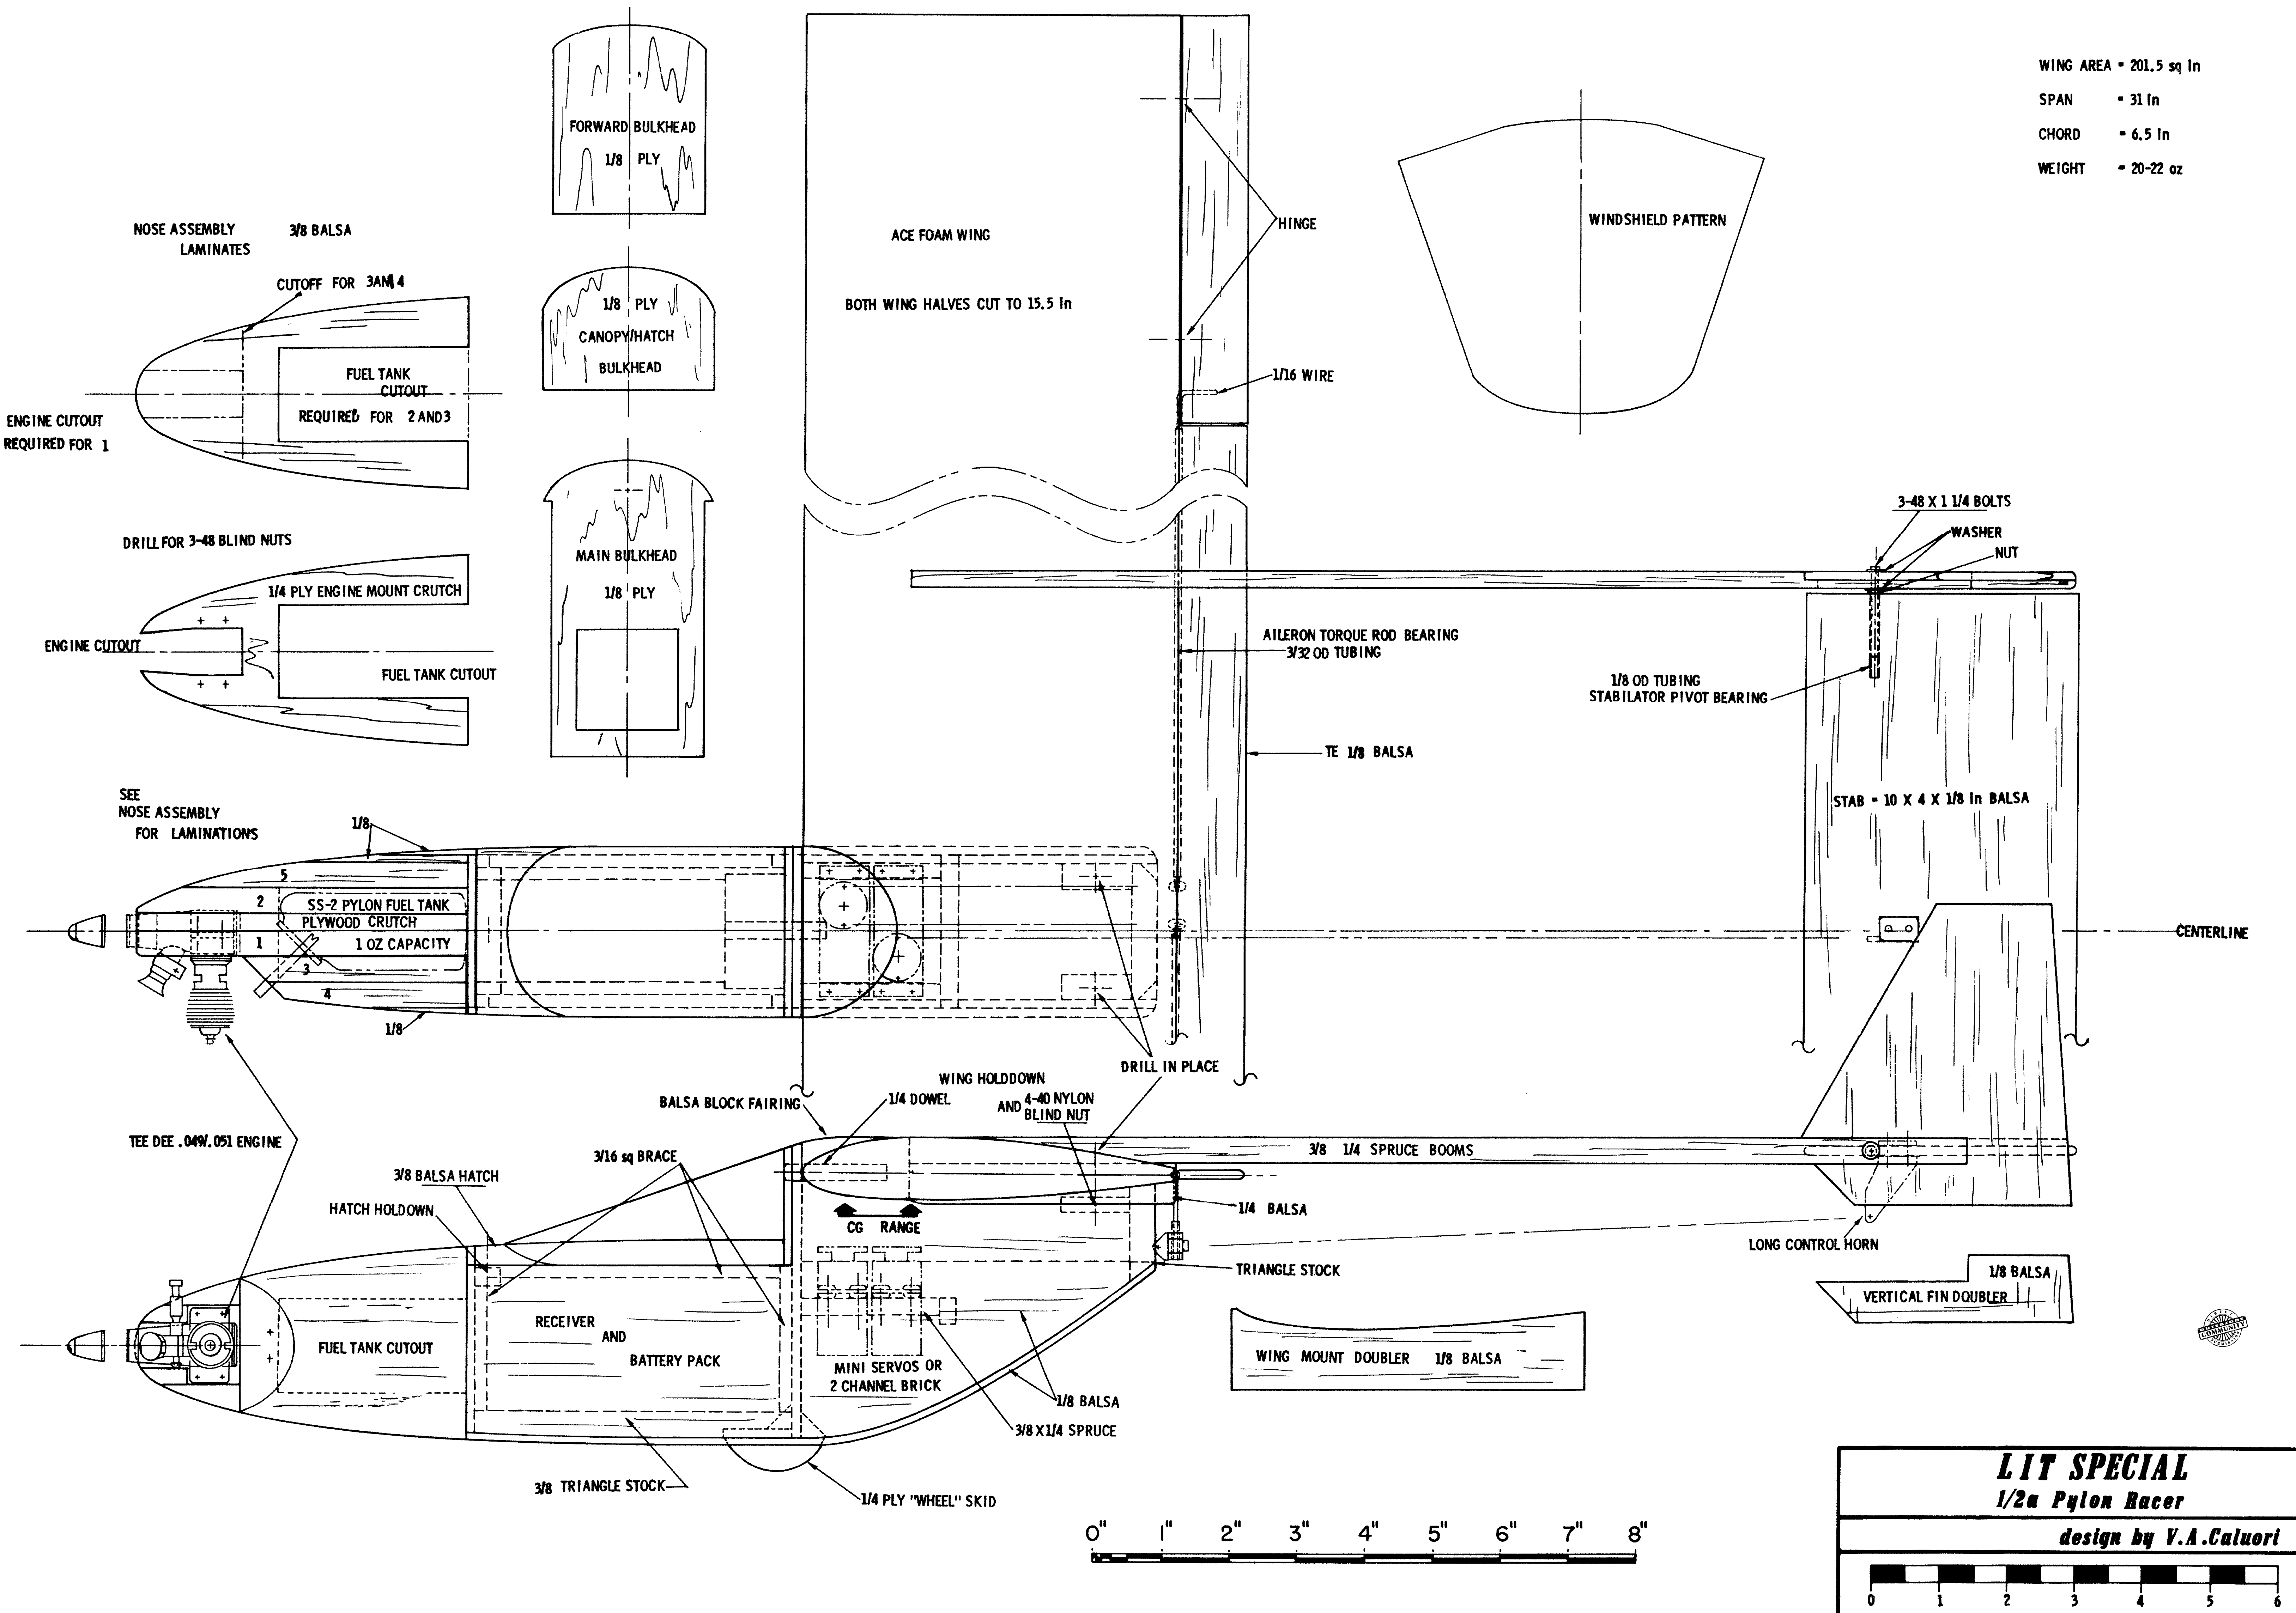

WING AREA = 201.5 sq In
 SPAN = 31 In
 CHORD = 6.5 In
 WEIGHT = 20-22 oz

LIT SPECIAL
1/2a Pylon Racer
design by V.A. Caluori