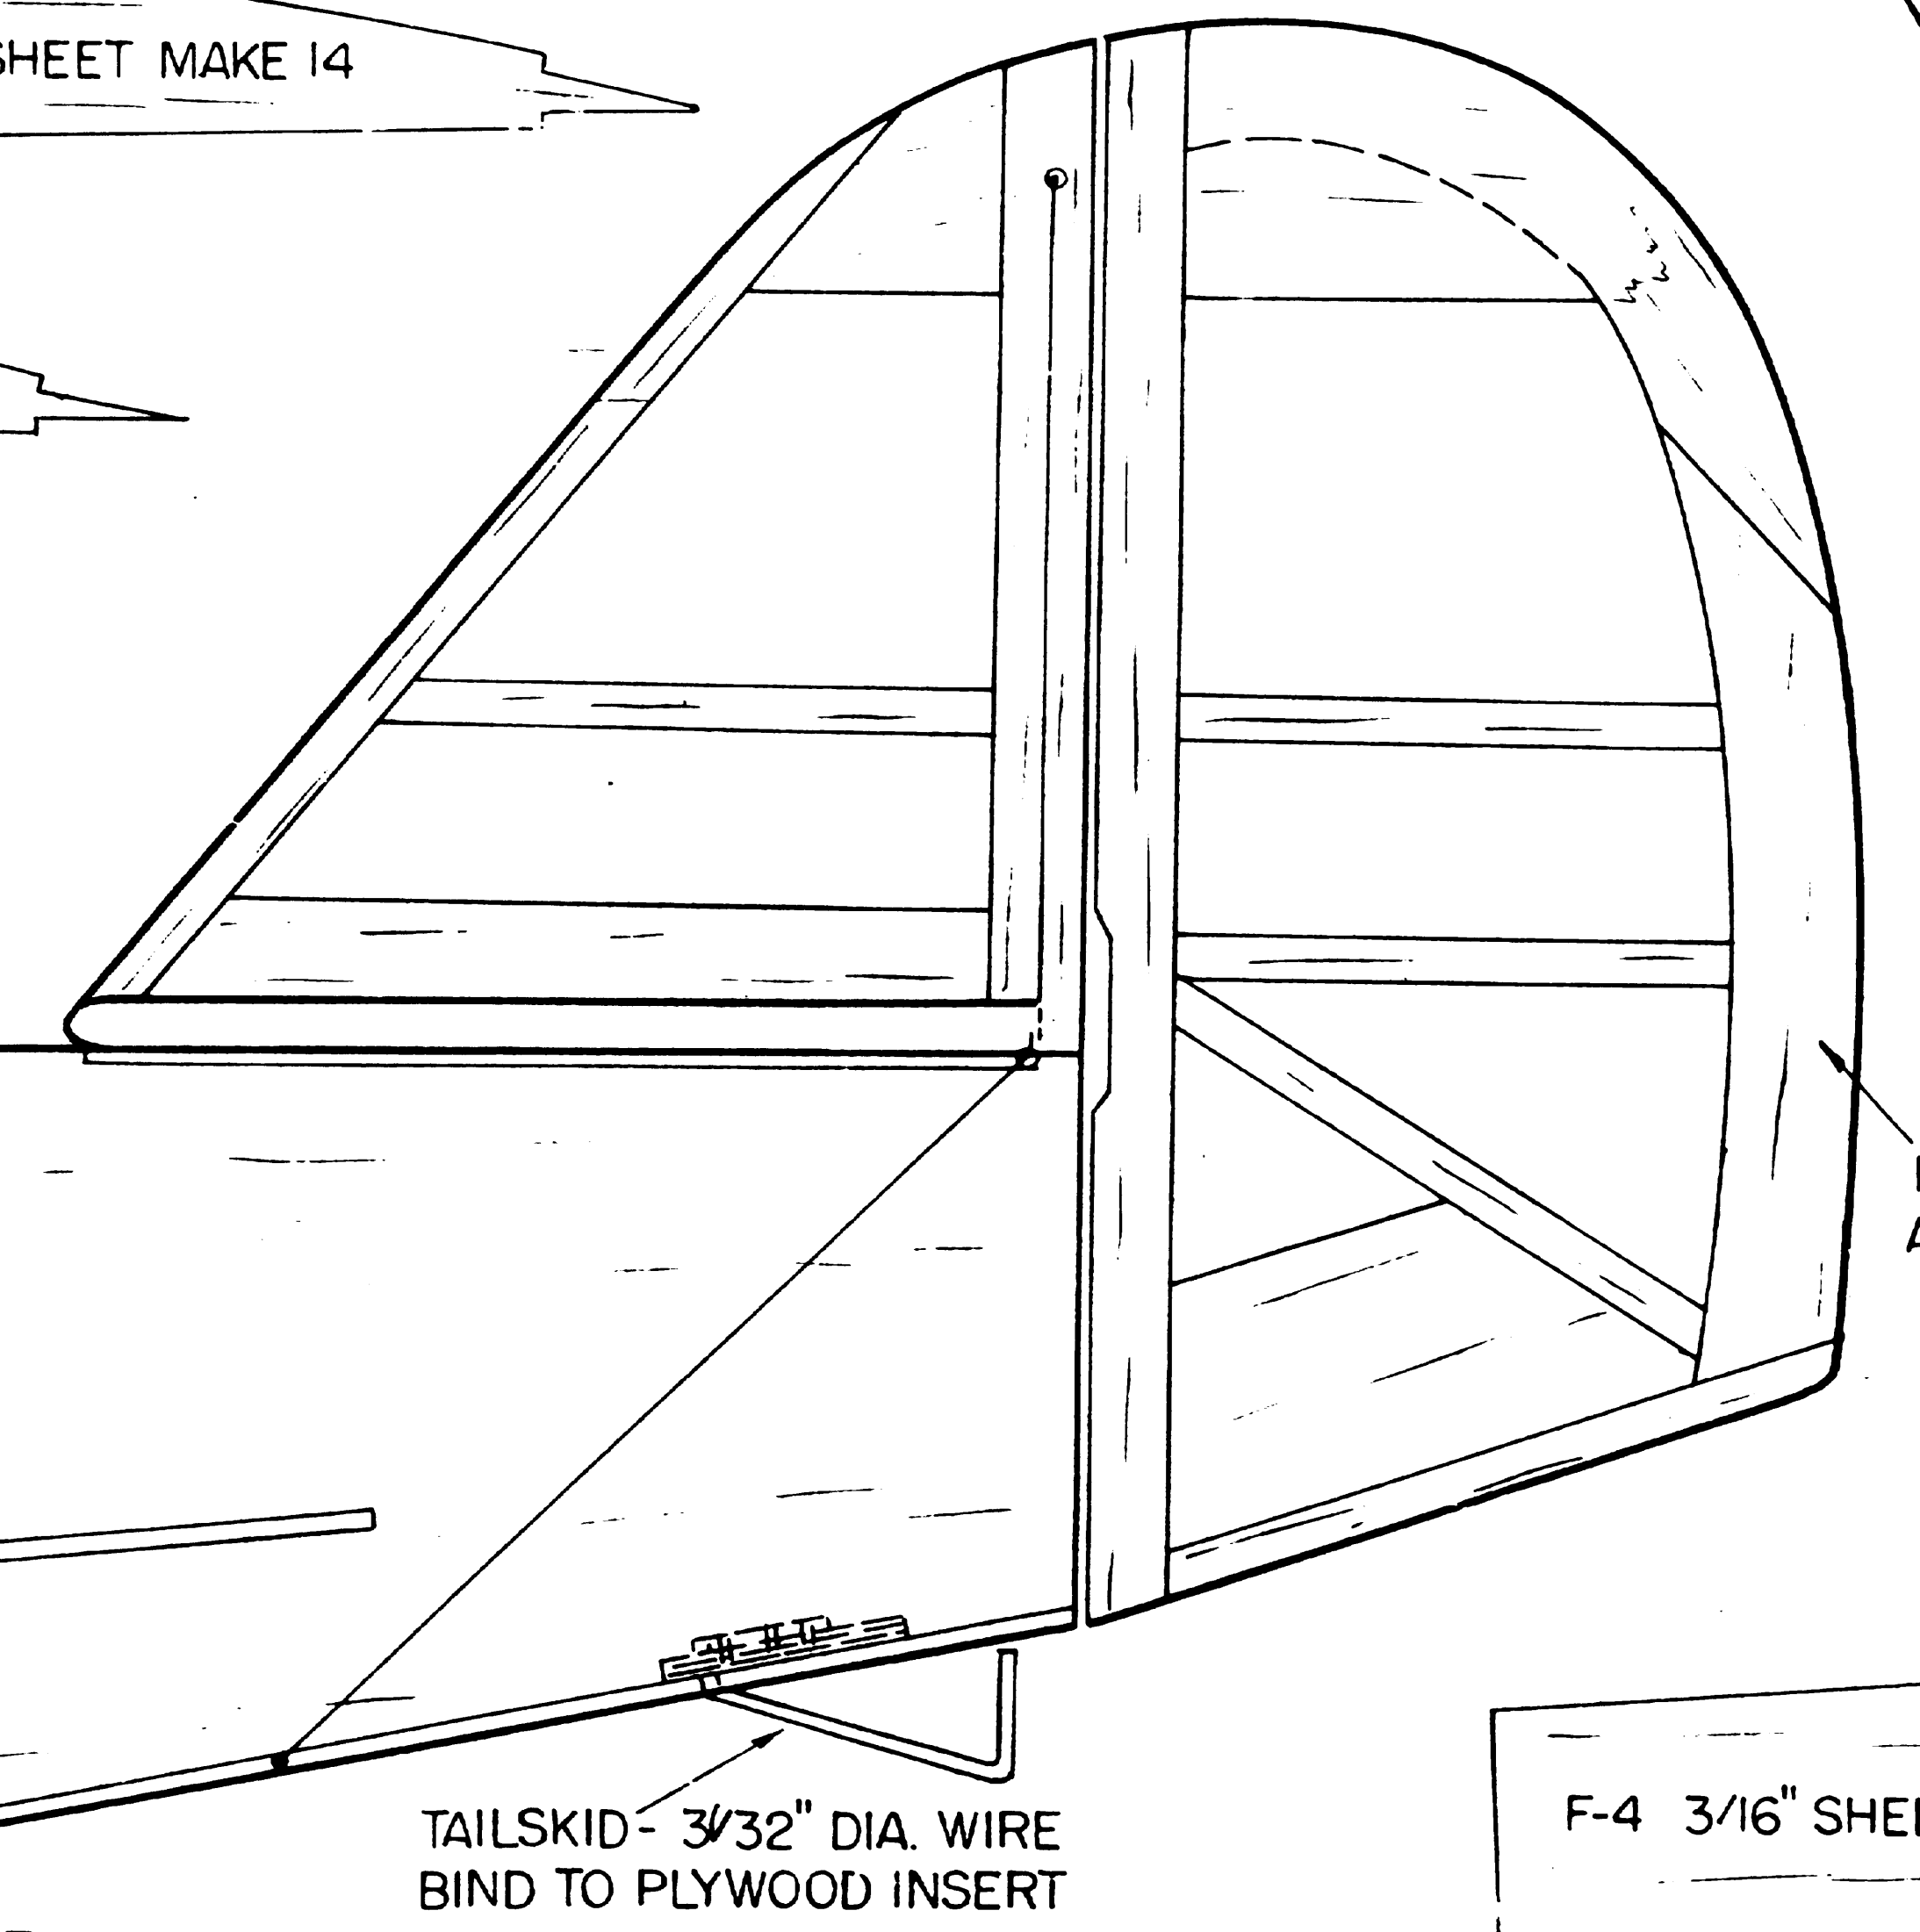

SCALE EXHAUST OF BALS
AND 1/4" DIA. DOWEL

AERONCA C-1 SCOUT
 DESIGNED BY AL WOLSKY
 2"=1' STAND-OFF R/C SCALE
 57-3/4" WINGSPAN - .19 TO .29 POWER