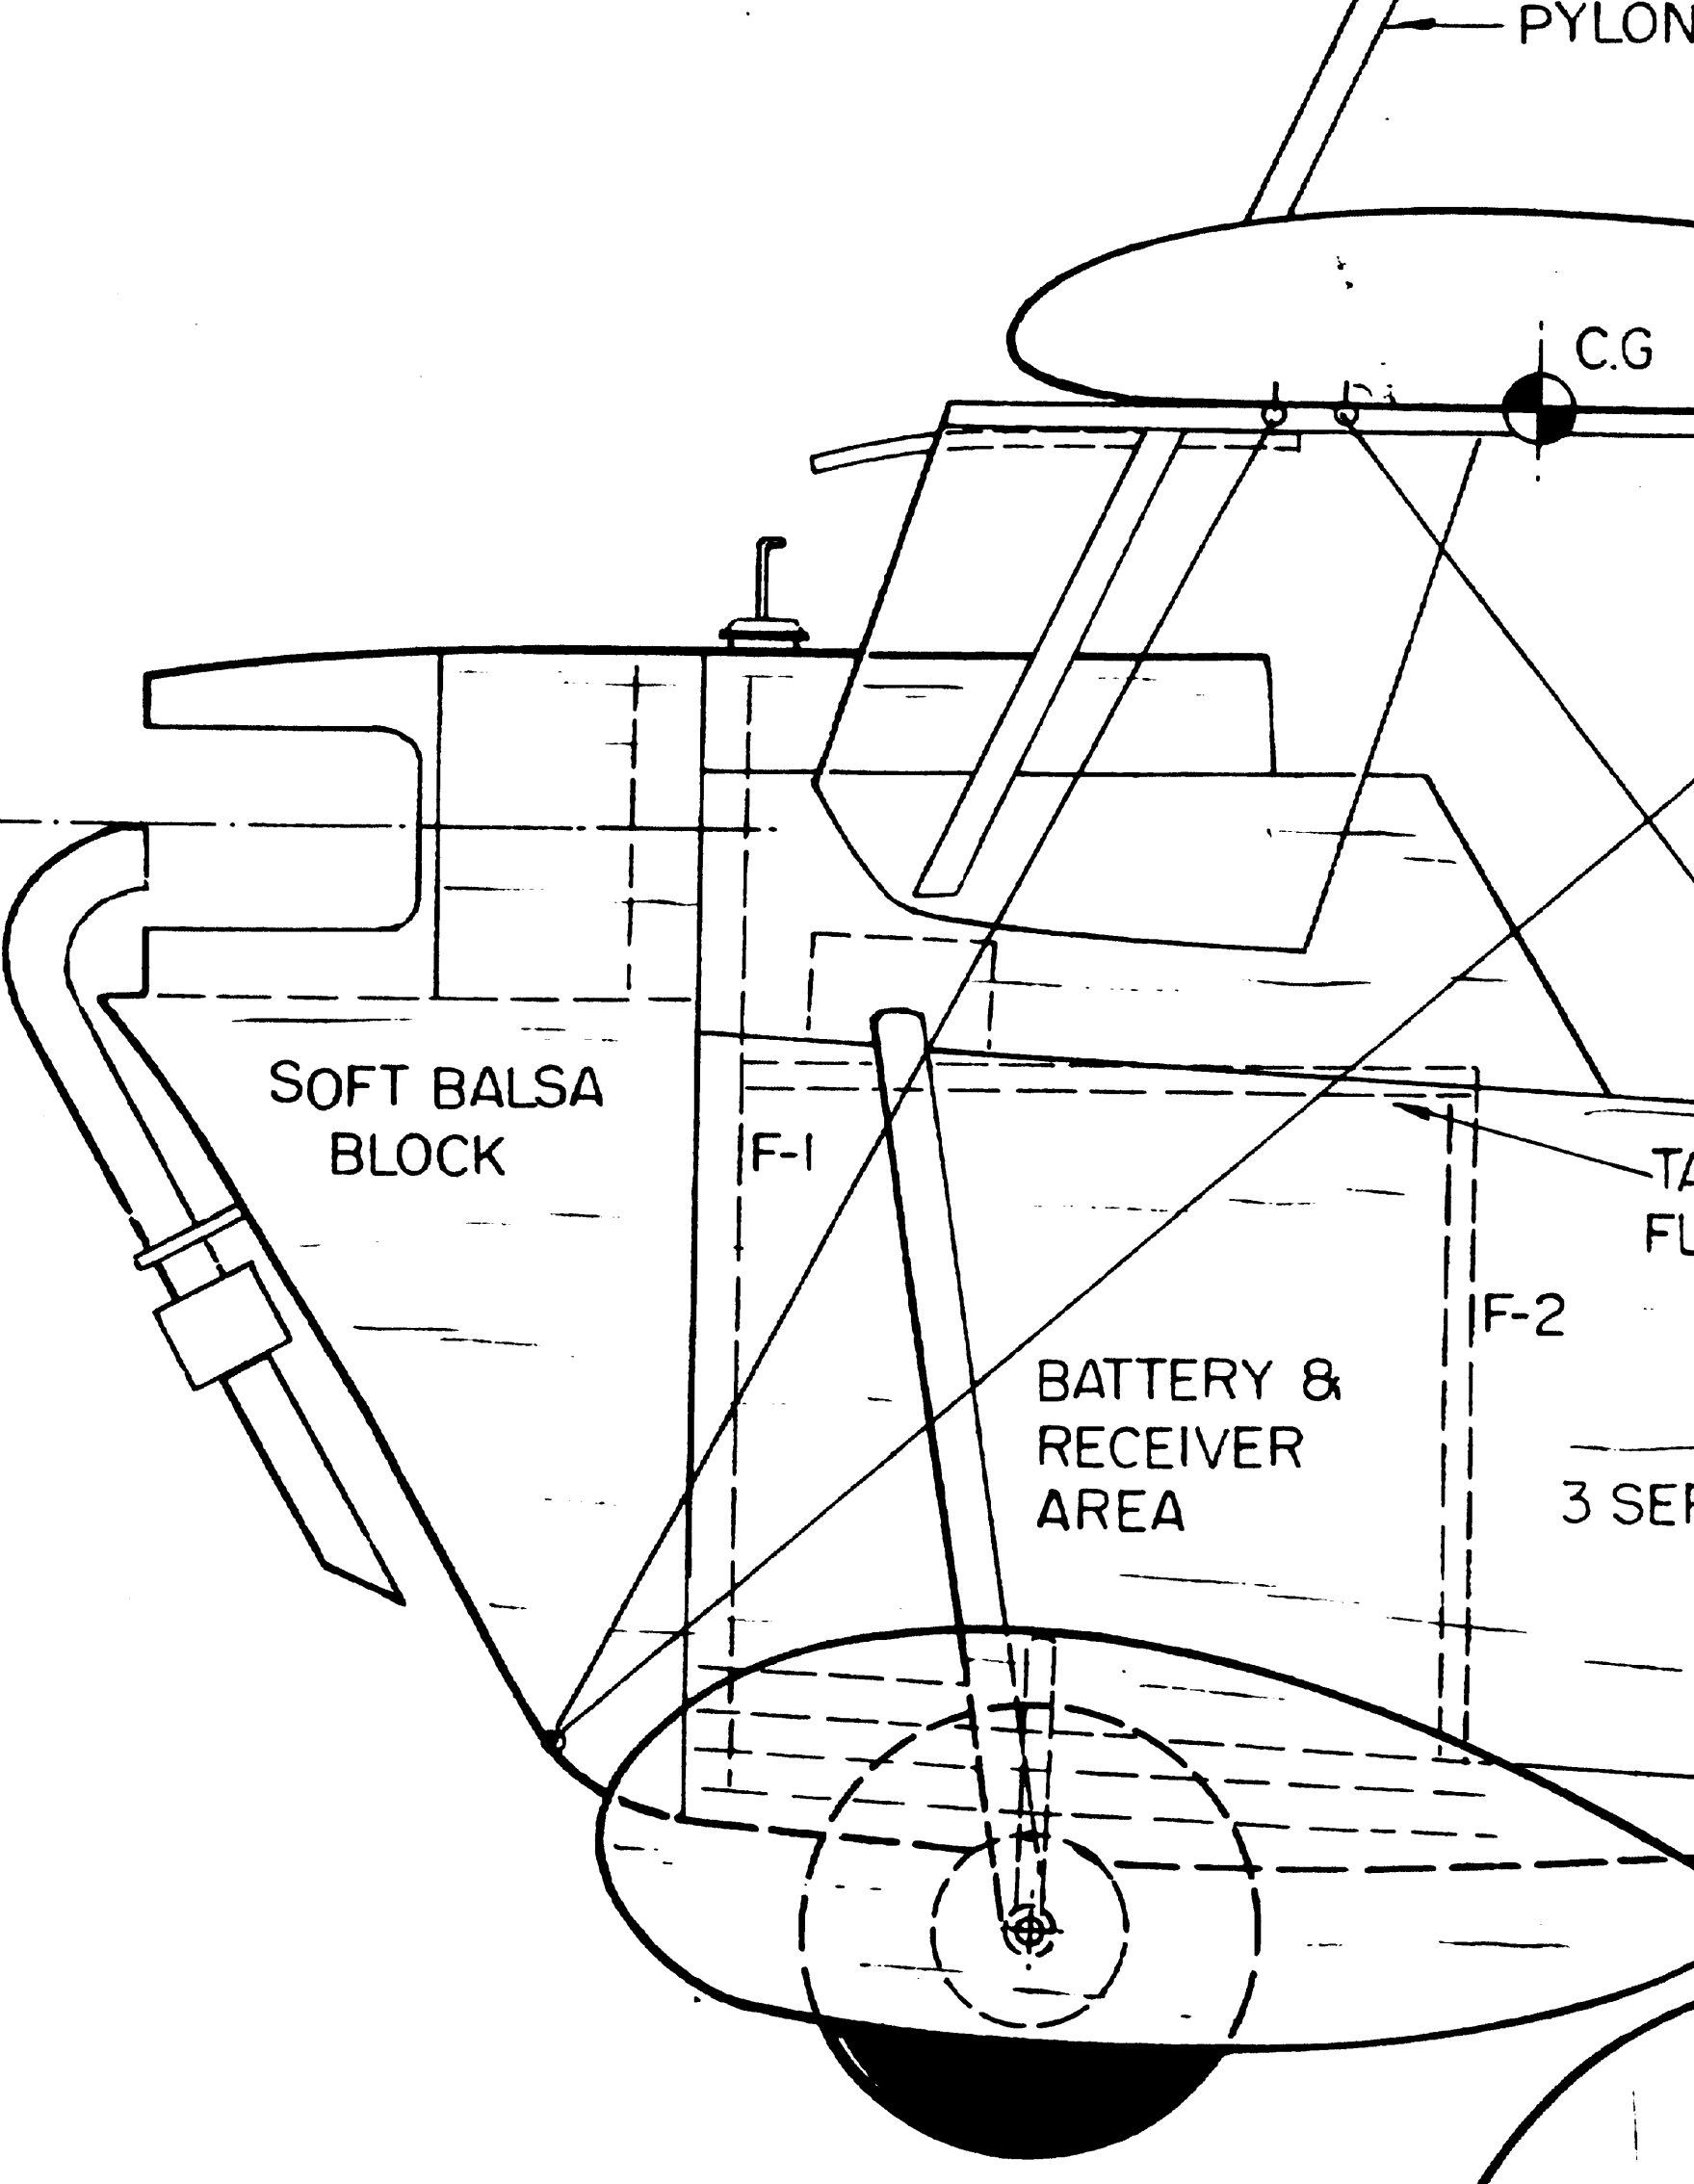

SCALE EXHAUST OF BALS
AND 1/4" DIA. DOWEL

AERONCA C-1 SCOUT
 DESIGNED BY AL WOLSKY
 2"=1' STAND-OFF R/C SCALE
 57-3/4" WINGSPAN - .19 TO .29 POWER