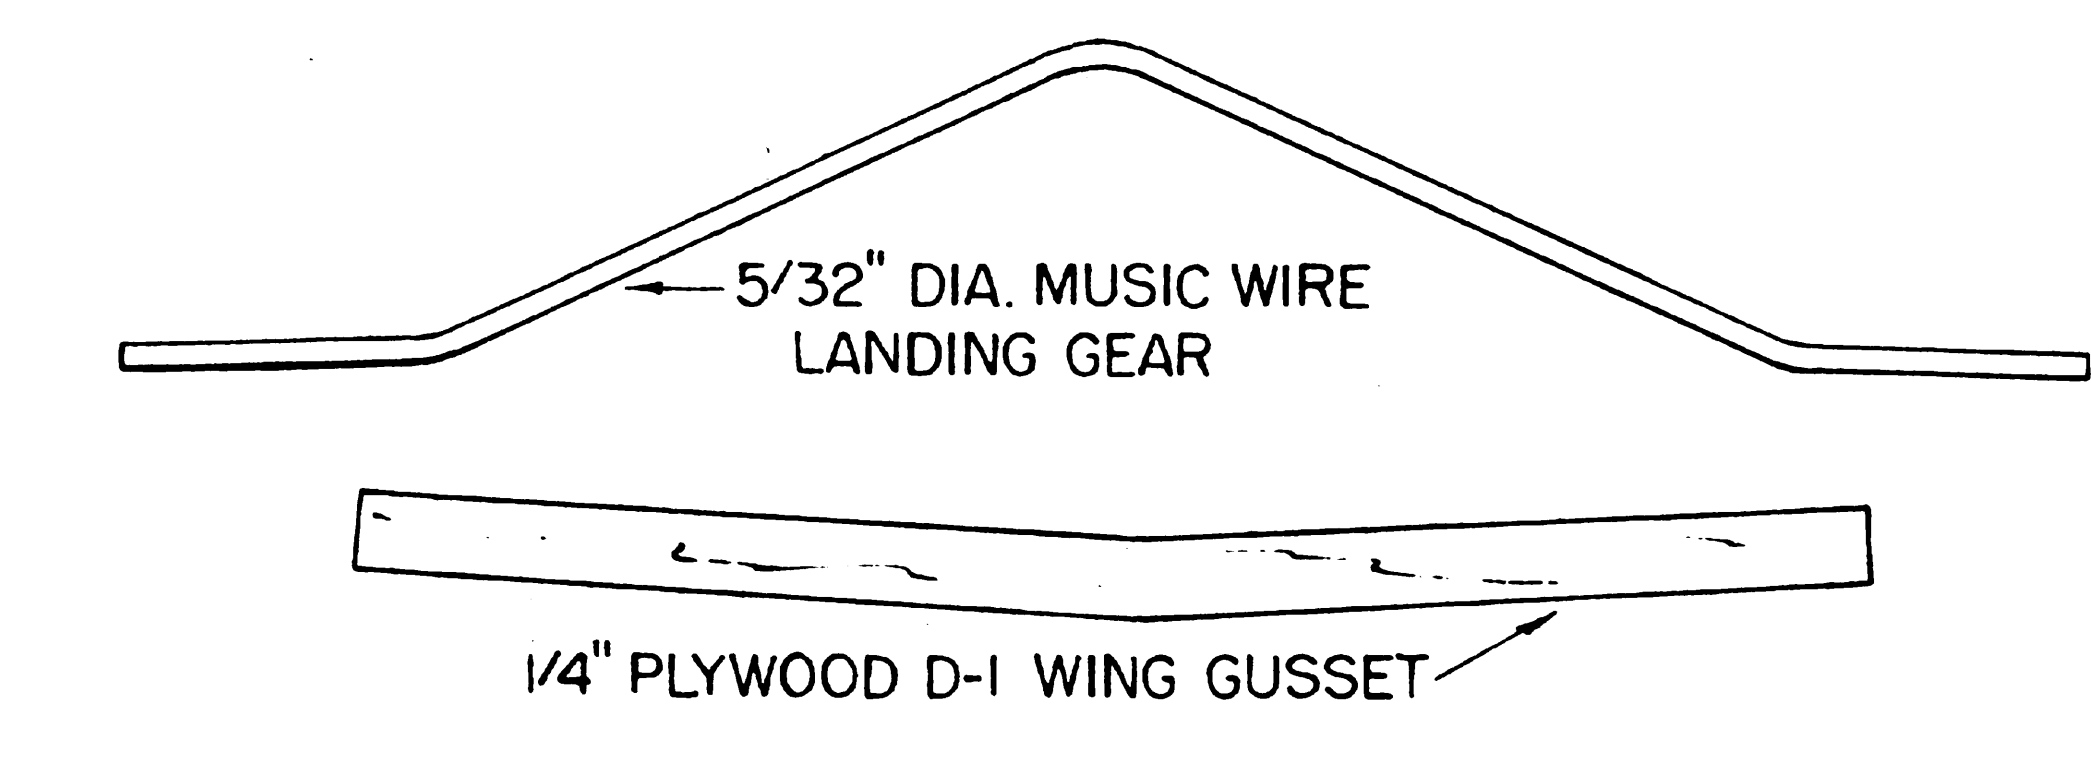

SCALE EXHAUST OF BALS
AND 1/4" DIA. DOWEL

AERONCA C-1 SCOUT
 DESIGNED BY AL WOLSKY
 2"=1' STAND-OFF R/C SCALE
 57-3/4" WINGSPAN - .19 TO .29 POWER