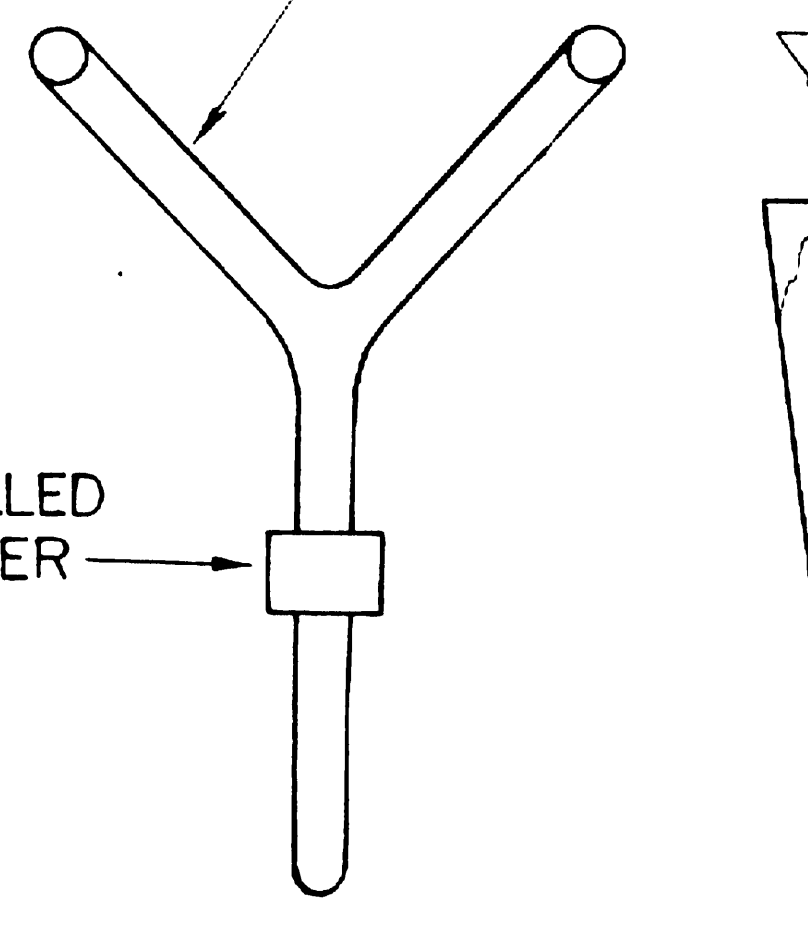

SCALE EXHAUST OF BALS
AND 1/4" DIA. DOWEL

AERONCA C-1 SCOUT
 DESIGNED BY AL WOLSKY
 2"=1' STAND-OFF R/C SCALE
 57-3/4" WINGSPAN - .19 TO .29 POWER