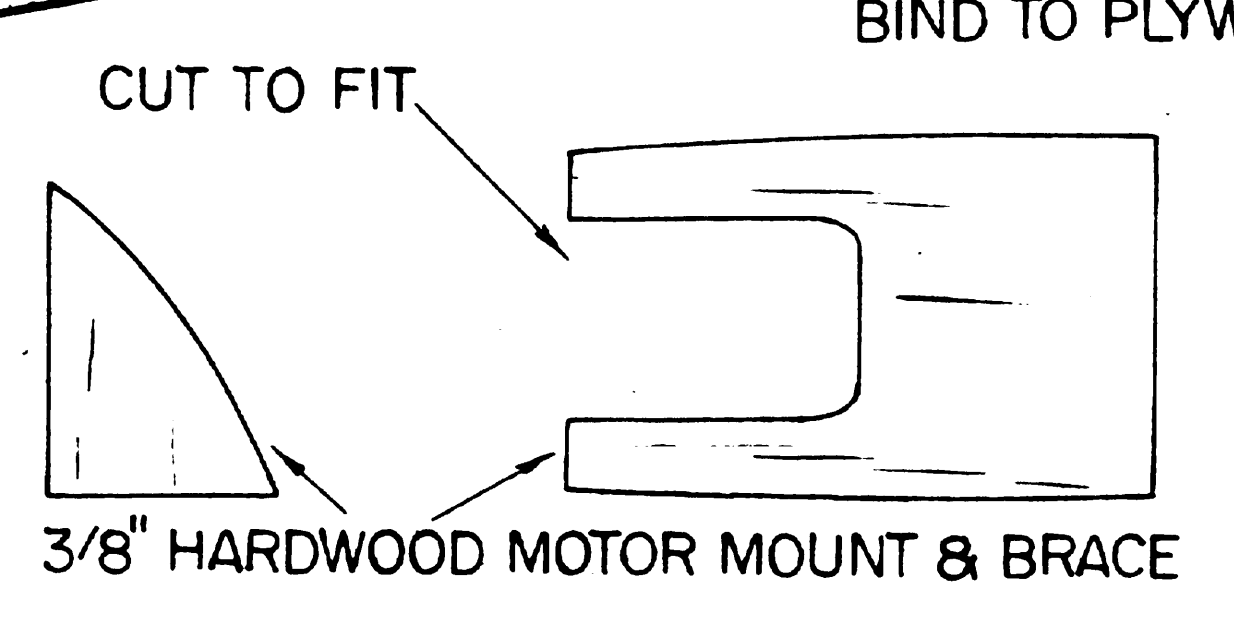

SCALE EXHAUST OF BALS
AND 1/4" DIA. DOWEL

AERONCA C-1 SCOUT
 DESIGNED BY AL WOLSKY
 2"=1' STAND-OFF R/C SCALE
 57-3/4" WINGSPAN - .19 TO .29 POWER