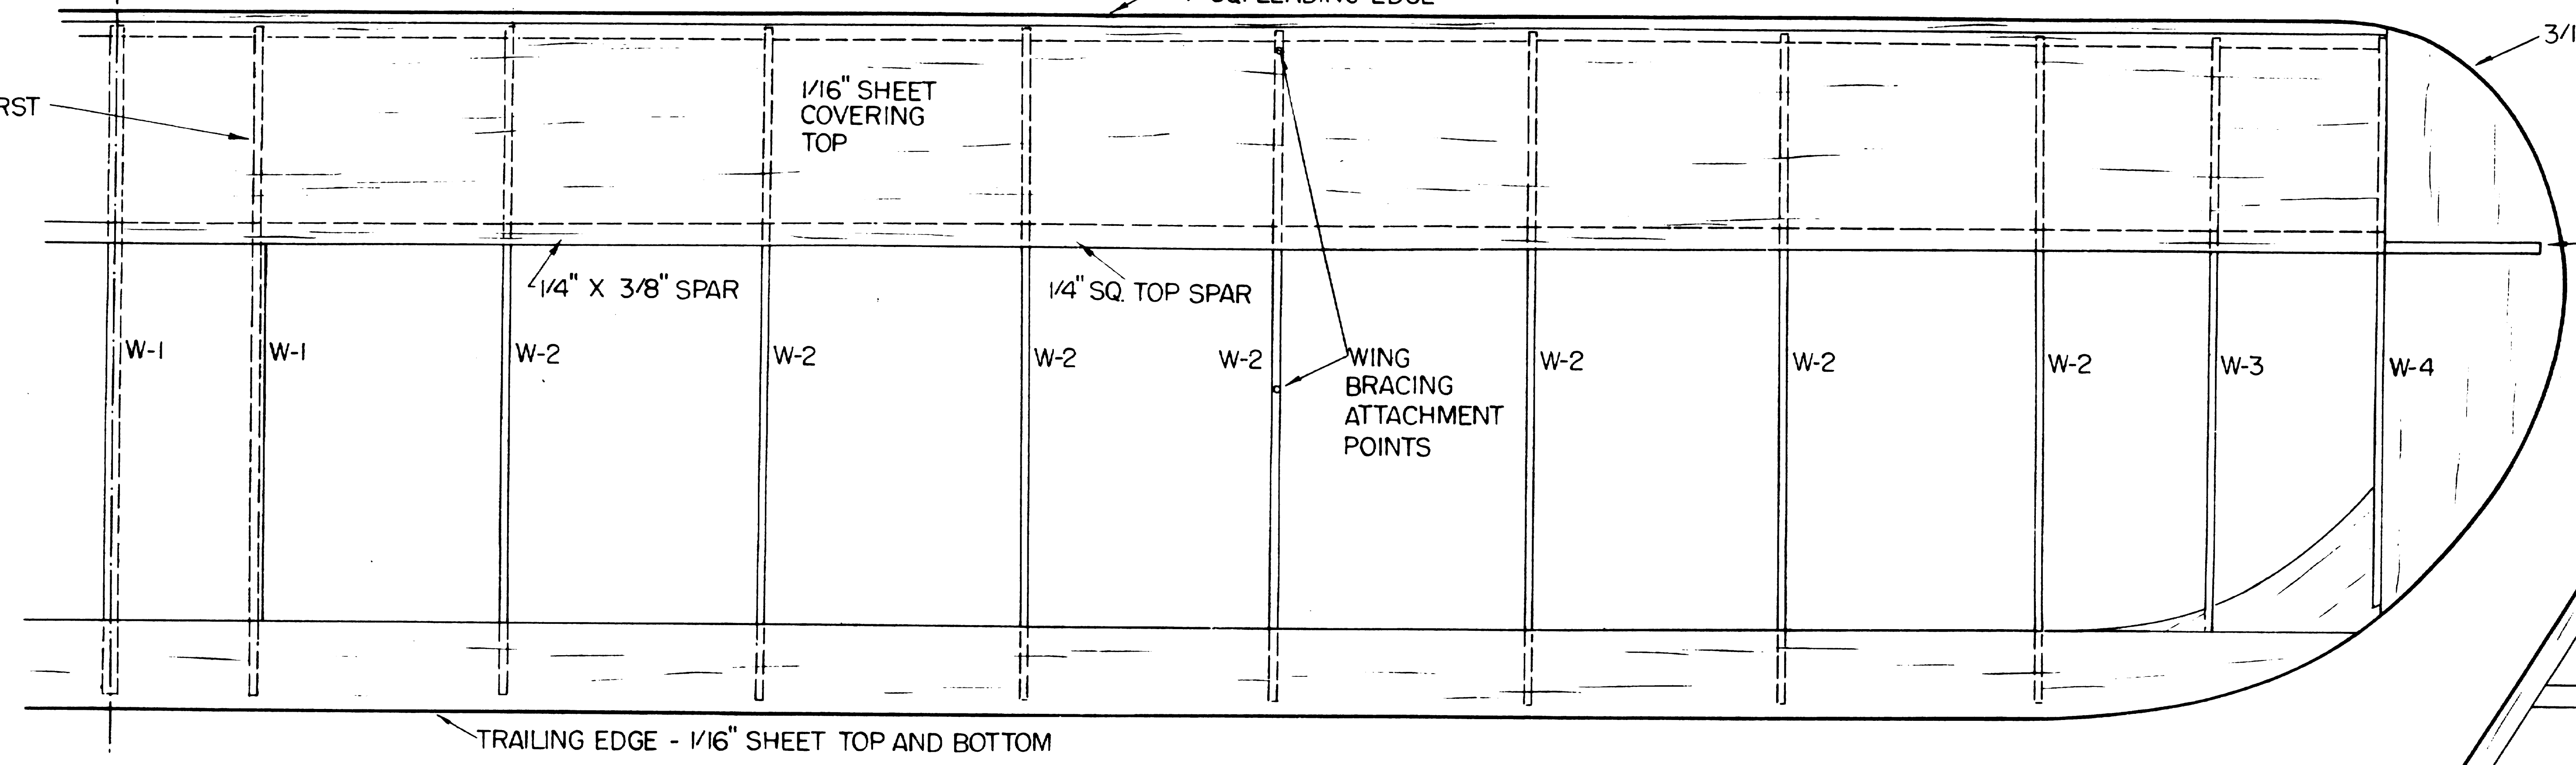

SCALE EXHAUST OF BALS
AND 1/4" DIA. DOWEL

AERONCA C-1 SCOUT
 DESIGNED BY AL WOLSKY
 2"=1' STAND-OFF R/C SCALE
 57-3/4" WINGSPAN - .19 TO .29 POWER