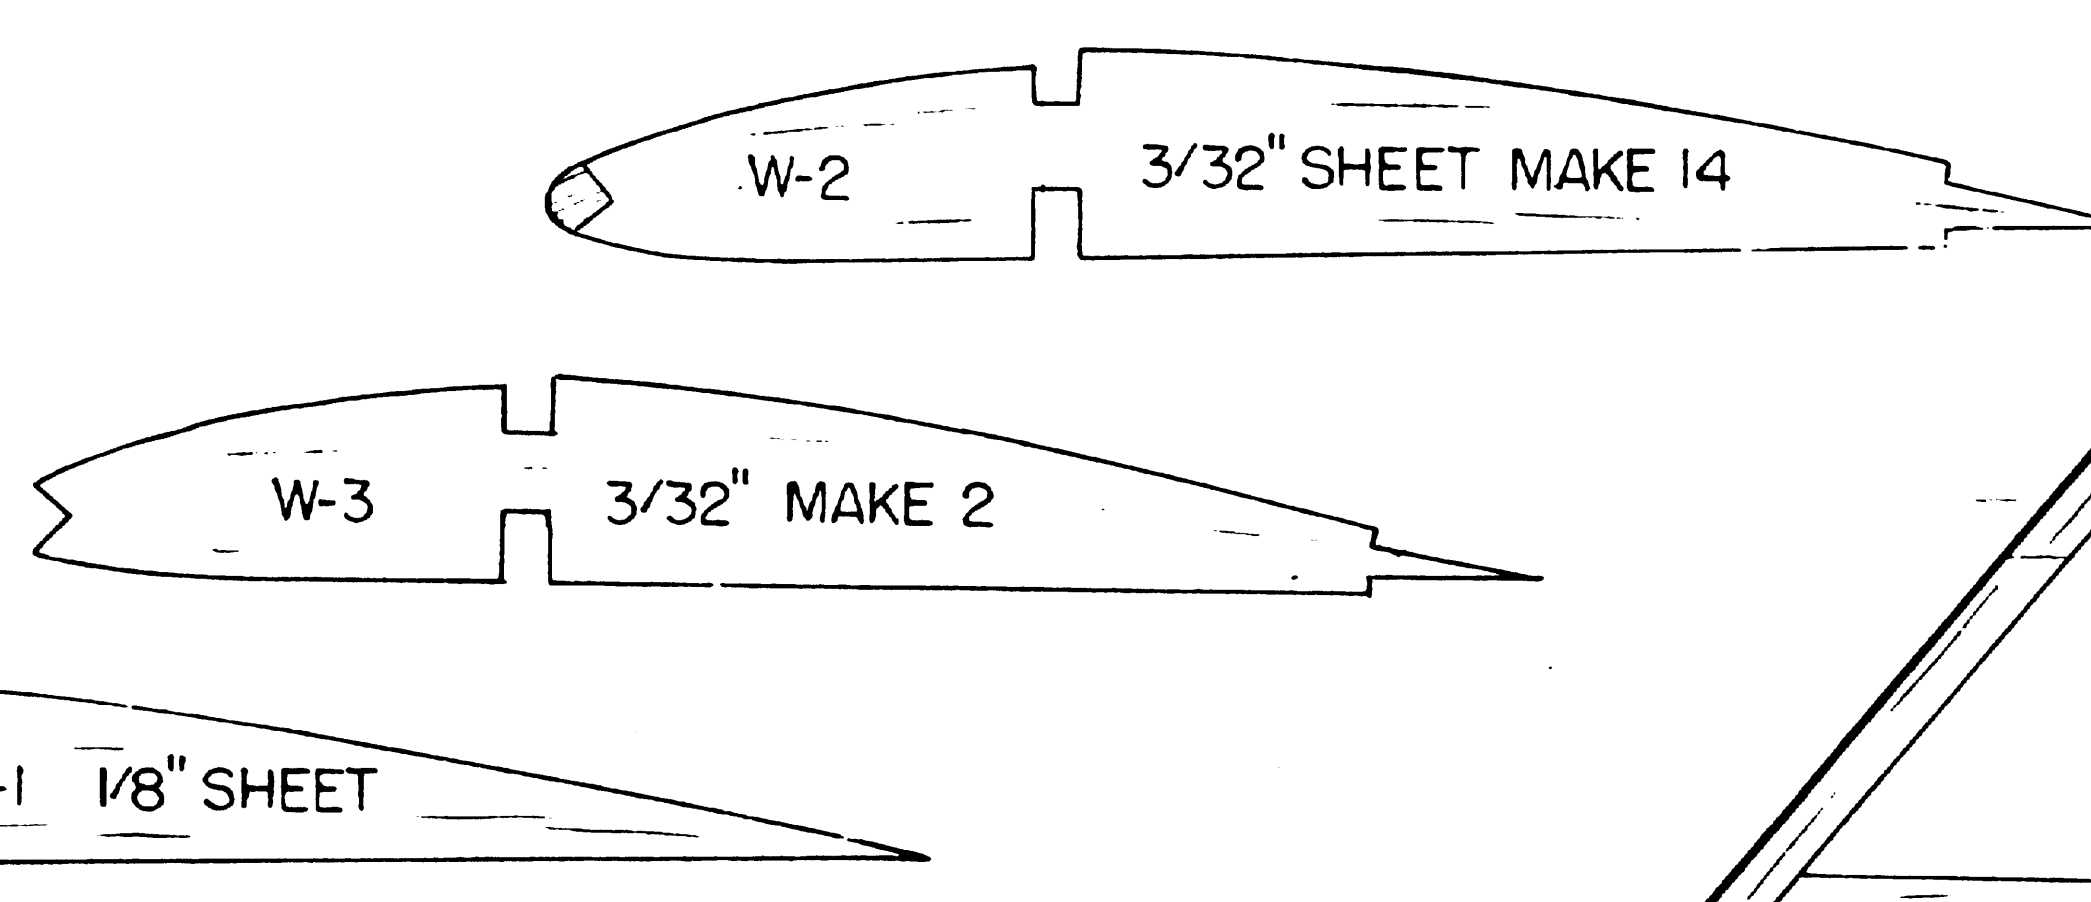

SCALE EXHAUST OF BALS
AND 1/4" DIA. DOWEL

AERONCA C-1 SCOUT
 DESIGNED BY AL WOLSKY
 2"=1' STAND-OFF R/C SCALE
 57-3/4" WINGSPAN - .19 TO .29 POWER