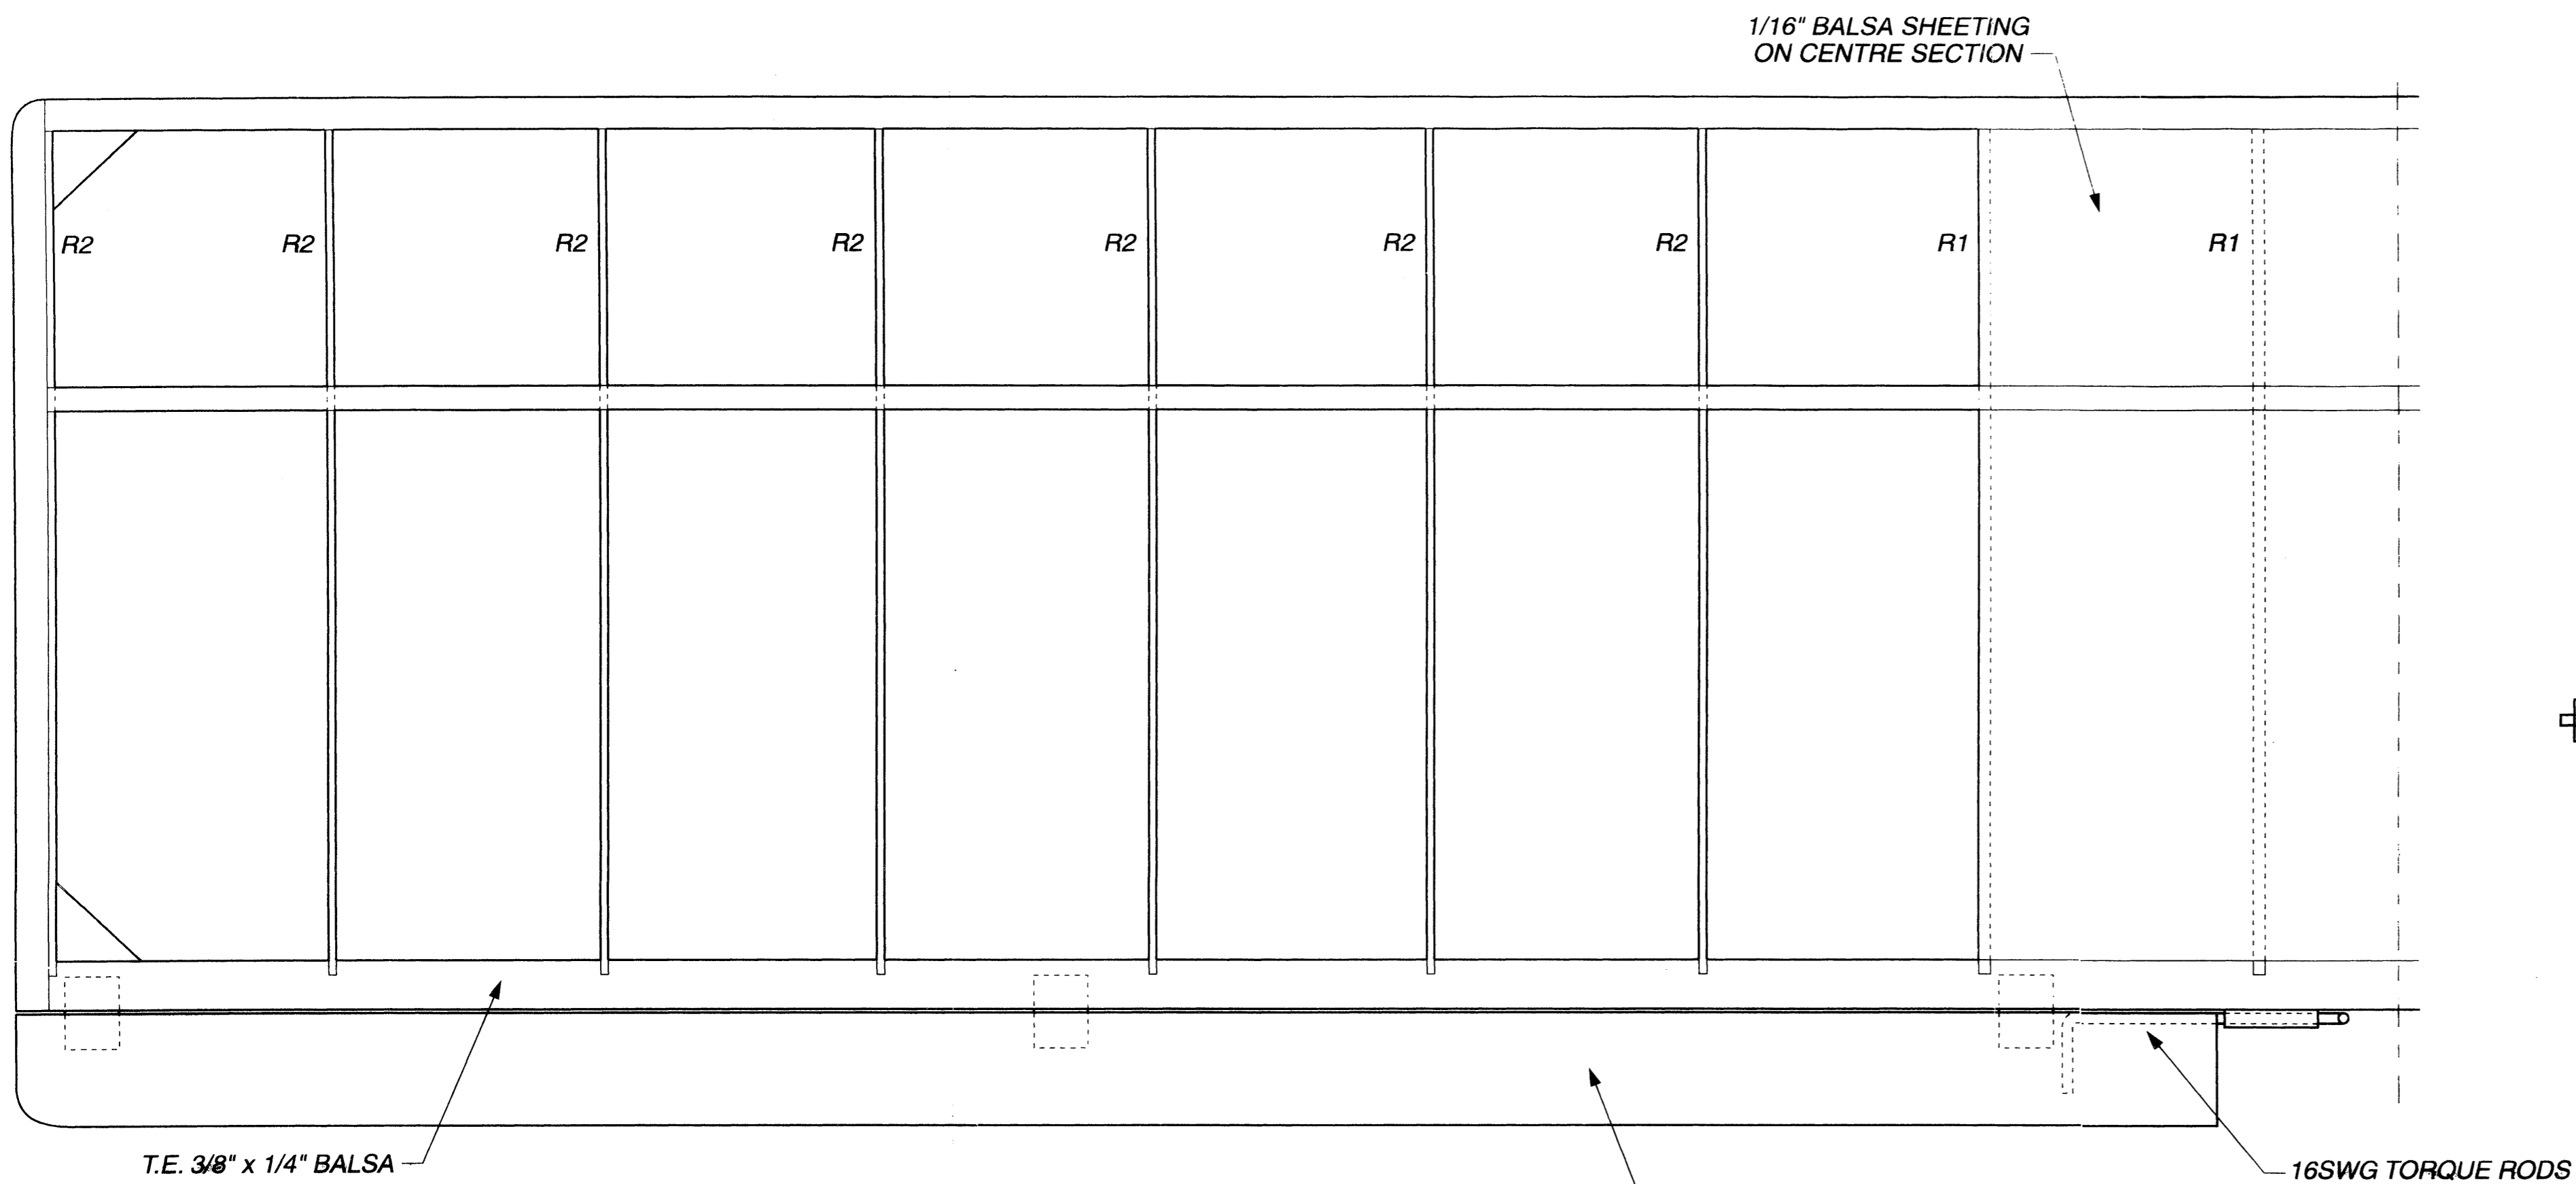

CONTROL THROWS:

AILERONS	3/16" EACH WAY
ELEVATORS	1/4" EACH WAY
RUDDER	1/2" EACH WAY

PROTOTYPE MODEL WEIGHED 20 3/8 oz. FITTED WITH:  
 MFA 'ROCKET' 400 MOTOR  
 MINI OLYMPUS GEARBOX  
 KONTRONIC 'RONDO' 400 S/C  
 7 CELLS, SANYO KR-600AE  
 2 x SUPERTEC SERVOS, SUB-MICRO NARO STD  
 1 x SUPERTEC SERVO, MINI 23002/2BB (AILERONS)  
 IKARUS MINI 6 RX  
 APC PLASTIC PROP, 8 x 4

**MODEL WORLD** MW2978  
**Loss'n Extra**  
 A 36" SPAN SPORT AEROBATIC MODEL FOR 400 SIZE MOTORS & 4 FUNCTION R/C  
 DESIGNED BY ALAN WOOSTER  
 (C) TRAPLET PUBLICATIONS LTD. 2002

MM2978

**MODEL WORLD**

**Less'n Extra**

A 36" SPAN SPORT AEROBATIC  
MODEL FOR 400 SIZE MOTORS  
& 4 FUNCTION R/C  
DESIGNED BY ALAN WOOSTER  
(C) TRAPLET PUBLICATIONS LTD. 2002

ALL HINGES CUT FROM 'SIG' EASY HINGES & CYANO FIXED