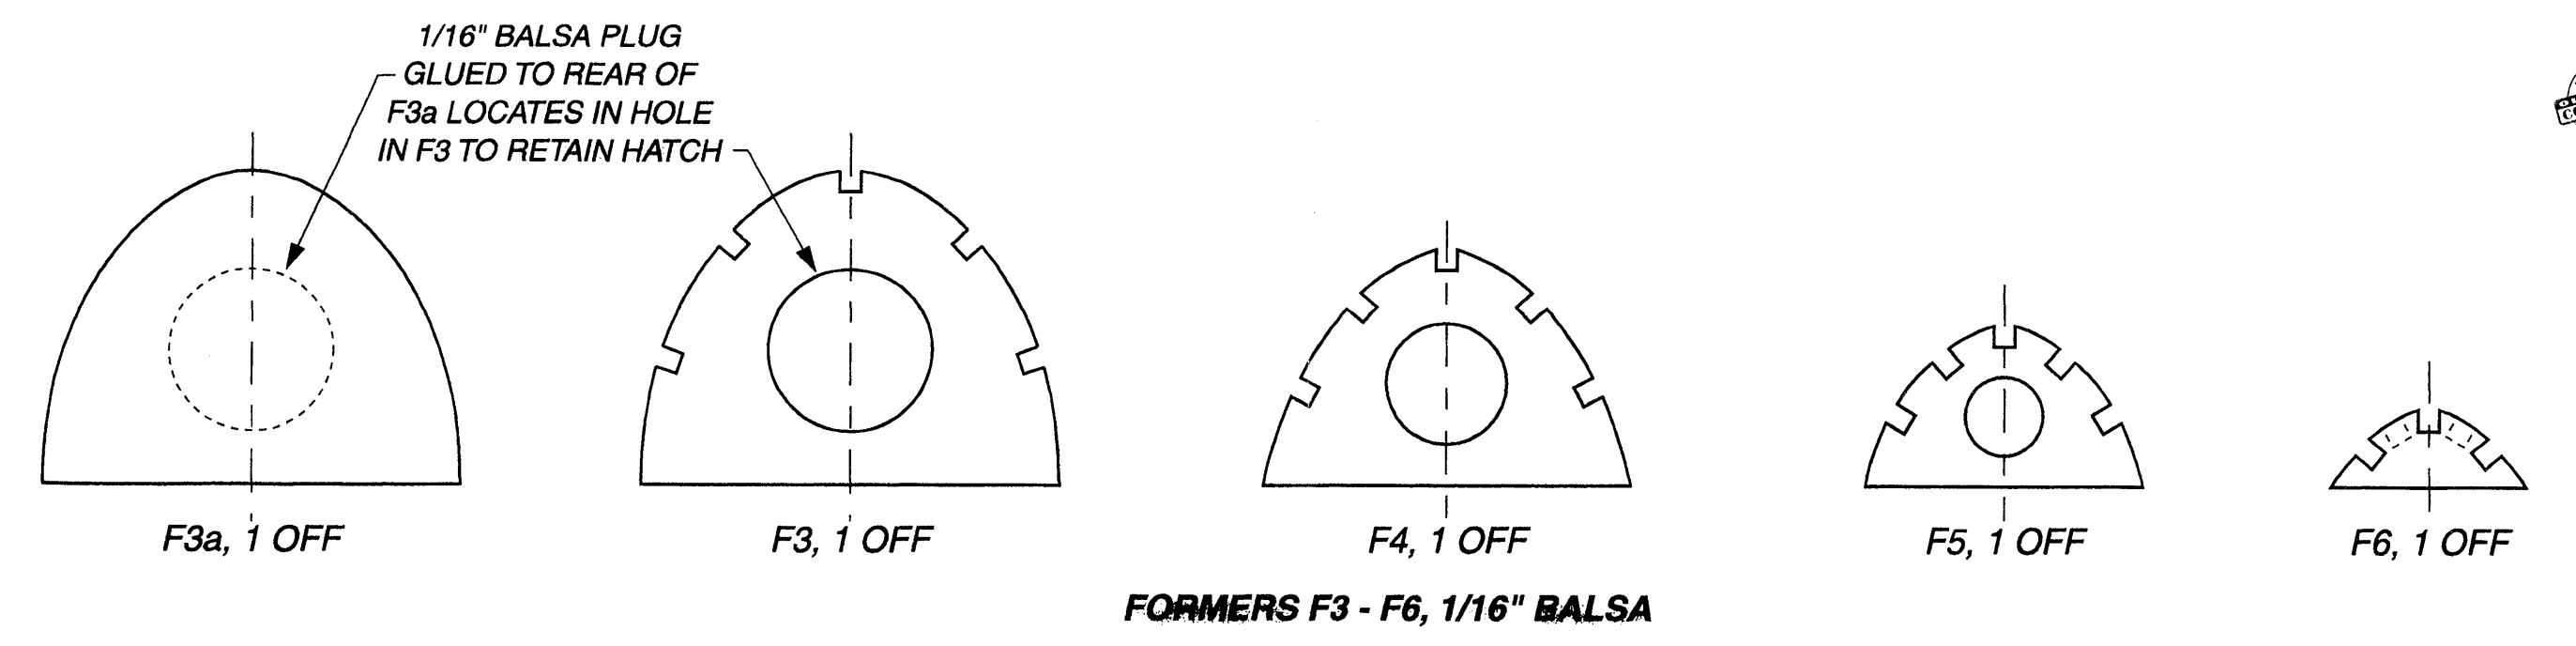

CONTROL THROWS:

AILERONS	3/16" EACH WAY
ELEVATORS	1/4" EACH WAY
RUDDER	1/2" EACH WAY

PROTOTYPE MODEL WEIGHED 20 3/8 oz. FITTED WITH:  
 MFA 'ROCKET' 400 MOTOR  
 MINI OLYMPUS GEARBOX  
 KONTRONIC 'RONDO' 400 S/C  
 7 CELLS, SANYO KR-600AE  
 2 x SUPERTEC SERVOS, SUB-MICRO NARO STD  
 1 x SUPERTEC SERVO, MINI 23002/2BB (AILERONS)  
 IKARUS MINI 6 RX  
 APC PLASTIC PROP, 8 x 4

**MODEL WORLD** MW2978  
**Loss'n Extra**  
 A 36" SPAN SPORT AEROBATIC MODEL FOR 400 SIZE MOTORS & 4 FUNCTION R/C  
 DESIGNED BY ALAN WOOSTER  
 (C) TRAPLET PUBLICATIONS LTD. 2002

MM2978

**MODEL WORLD**

**Less'n Extra**

A 36" SPAN SPORT AEROBATIC  
MODEL FOR 400 SIZE MOTORS  
& 4 FUNCTION R/C  
DESIGNED BY ALAN WOOSTER  
(C) TRAPLET PUBLICATIONS LTD. 2002

ALL HINGES CUT FROM 'SIG' EASY HINGES & CYANO FIXED