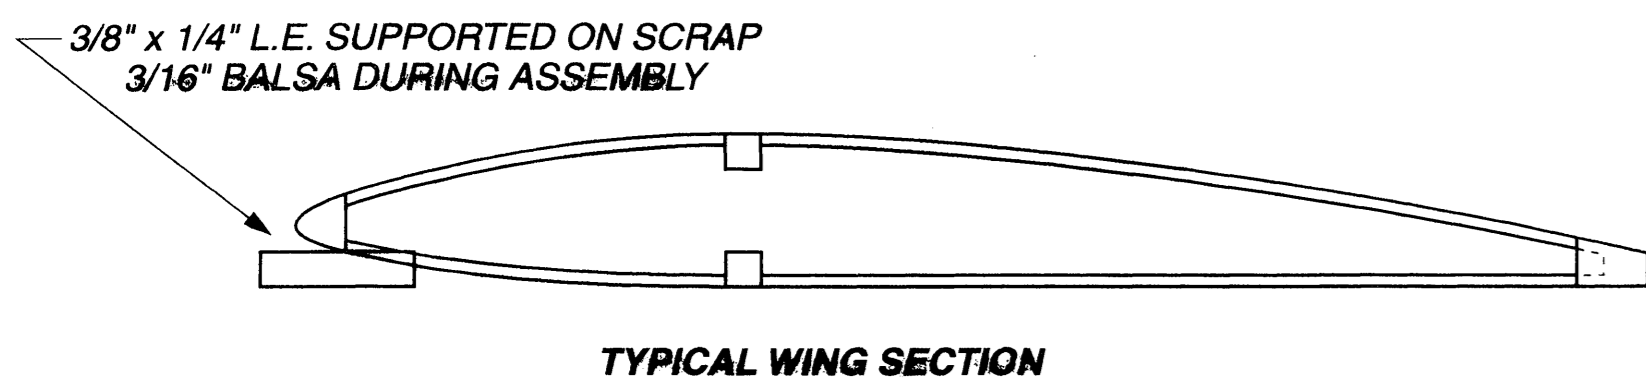

CONTROL THROWS:

AILERONS	3/16" EACH WAY
ELEVATORS	1/4" EACH WAY
RUDDER	1/2" EACH WAY

PROTOTYPE MODEL WEIGHED 20 3/8 oz. FITTED WITH:  
 MFA 'ROCKET' 400 MOTOR  
 MINI OLYMPUS GEARBOX  
 KONTRONIC 'RONDO' 400 S/C  
 7 CELLS, SANYO KR-600AE  
 2 x SUPERTEC SERVOS, SUB-MICRO NARO STD  
 1 x SUPERTEC SERVO, MINI 23002/2BB (AILERONS)  
 IKARUS MINI 6 RX  
 APC PLASTIC PROP, 8 x 4

**MODEL WORLD** MW2978  
**Loss'n Extra**  
 A 36" SPAN SPORT AEROBATIC MODEL FOR 400 SIZE MOTORS & 4 FUNCTION R/C  
 DESIGNED BY ALAN WOOSTER  
 (C) TRAPLET PUBLICATIONS LTD. 2002

MM2978

**MODEL WORLD**

**Less'n Extra**

A 36" SPAN SPORT AEROBATIC  
MODEL FOR 400 SIZE MOTORS  
& 4 FUNCTION R/C  
DESIGNED BY ALAN WOOSTER  
(C) TRAPLET PUBLICATIONS LTD. 2002

ALL HINGES CUT FROM 'SIG' EASY HINGES & CYANO FIXED