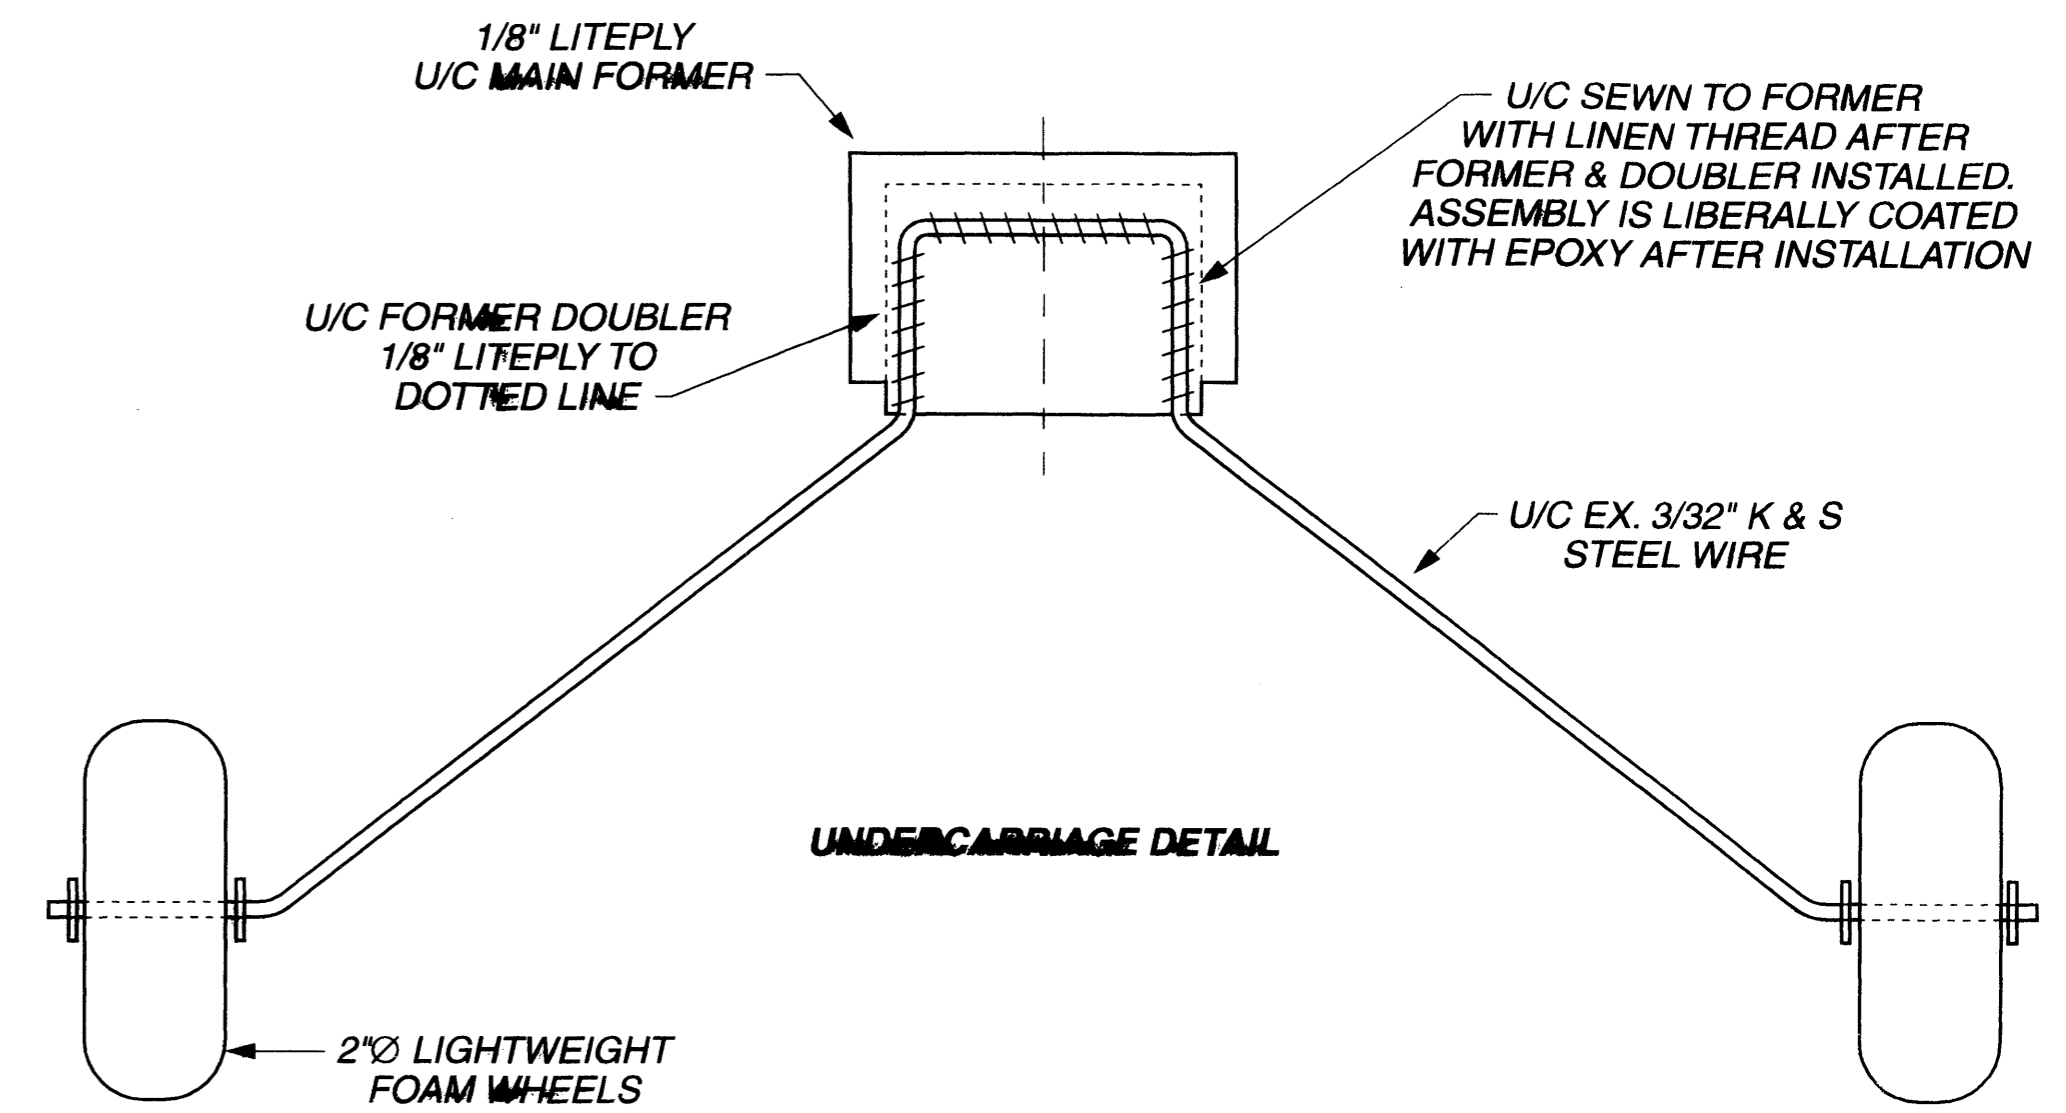

CONTROL THROWS:

AILERONS	3/16" EACH WAY
ELEVATORS	1/4" EACH WAY
RUDDER	1/2" EACH WAY

PROTOTYPE MODEL WEIGHED 20 3/8 oz. FITTED WITH:  
 MFA 'ROCKET' 400 MOTOR  
 MINI OLYMPUS GEARBOX  
 KONTRONIC 'RONDO' 400 S/C  
 7 CELLS, SANYO KR-600AE  
 2 x SUPERTEC SERVOS, SUB-MICRO NARO STD  
 1 x SUPERTEC SERVO, MINI 23002/2BB (AILERONS)  
 IKARUS MINI 6 RX  
 APC PLASTIC PROP, 8 x 4

**MODEL WORLD** MW2978  
**Loss'n Extra**  
 A 36" SPAN SPORT AEROBATIC MODEL FOR 400 SIZE MOTORS & 4 FUNCTION R/C  
 DESIGNED BY ALAN WOOSTER  
 (C) TRAPLET PUBLICATIONS LTD. 2002

MM2978

**MODEL WORLD**

**Less'n Extra**

A 36" SPAN SPORT AEROBATIC  
MODEL FOR 400 SIZE MOTORS  
& 4 FUNCTION R/C  
DESIGNED BY ALAN WOOSTER  
(C) TRAPLET PUBLICATIONS LTD. 2002

ALL HINGES CUT FROM 'SIG' EASY HINGES & CYANO FIXED