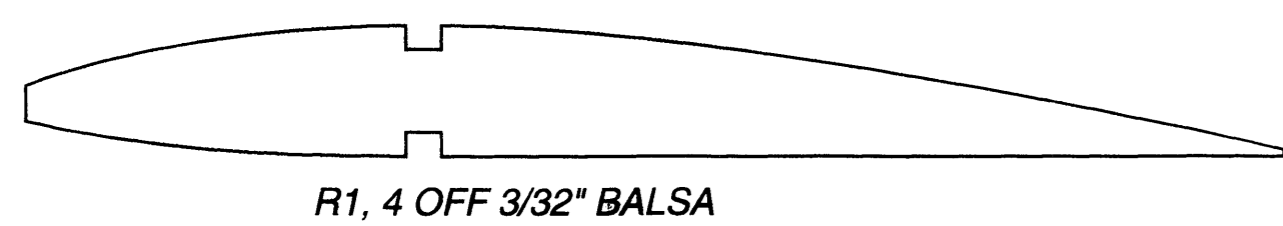

CONTROL THROWS:

AILERONS	3/16" EACH WAY
ELEVATORS	1/4" EACH WAY
RUDDER	1/2" EACH WAY

PROTOTYPE MODEL WEIGHED 20 3/8 oz. FITTED WITH:  
 MFA 'ROCKET' 400 MOTOR  
 MINI OLYMPUS GEARBOX  
 KONTRONIC 'RONDO' 400 S/C  
 7 CELLS, SANYO KR-600AE  
 2 x SUPERTEC SERVOS, SUB-MICRO NARO STD  
 1 x SUPERTEC SERVO, MINI 23002/2BB (AILERONS)  
 IKARUS MINI 6 RX  
 APC PLASTIC PROP, 8 x 4

**MODEL WORLD** MW2978  
**Loss'n Extra**  
 A 36" SPAN SPORT AEROBATIC MODEL FOR 400 SIZE MOTORS & 4 FUNCTION R/C  
 DESIGNED BY ALAN WOOSTER  
 (C) TRAPLET PUBLICATIONS LTD. 2002

MM2978

**MODEL WORLD**

**Less'n Extra**

A 36" SPAN SPORT AEROBATIC  
MODEL FOR 400 SIZE MOTORS  
& 4 FUNCTION R/C  
DESIGNED BY ALAN WOOSTER  
(C) TRAPLET PUBLICATIONS LTD. 2002

ALL HINGES CUT FROM 'SIG' EASY HINGES & CYANO FIXED