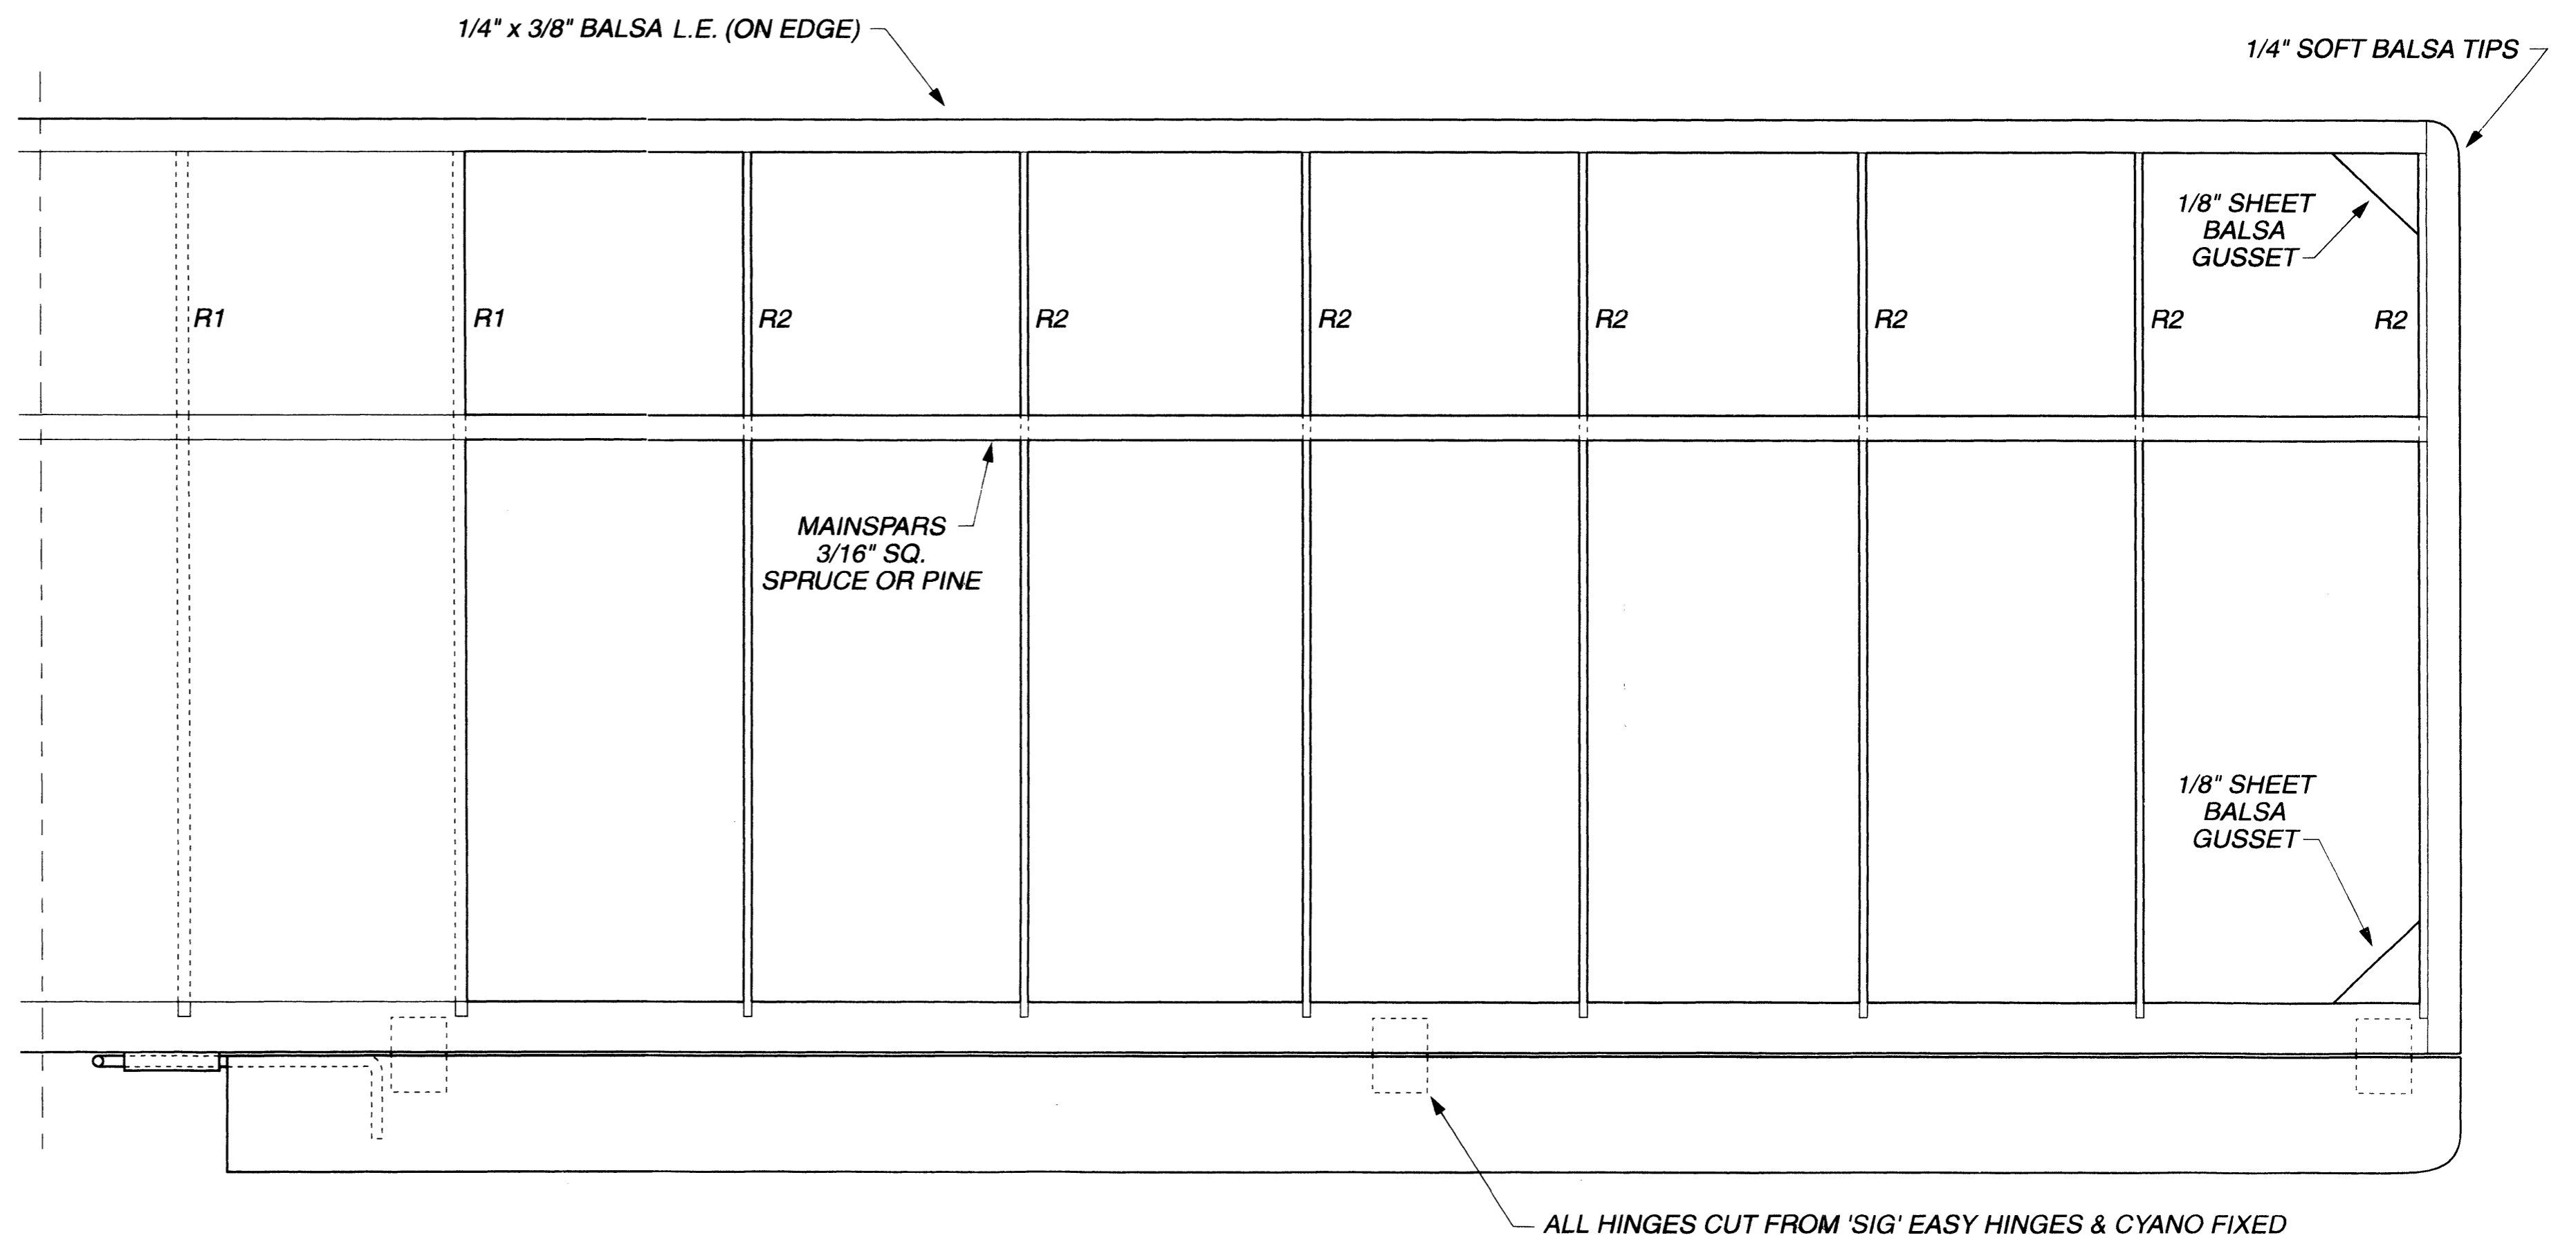

CONTROL THROWS:

AILERONS	3/16" EACH WAY
ELEVATORS	1/4" EACH WAY
RUDDER	1/2" EACH WAY

PROTOTYPE MODEL WEIGHED 20 3/8 oz. FITTED WITH:  
 MFA 'ROCKET' 400 MOTOR  
 MINI OLYMPUS GEARBOX  
 KONTRONIC 'RONDO' 400 S/C  
 7 CELLS, SANYO KR-600AE  
 2 x SUPERTEC SERVOS, SUB-MICRO NARO STD  
 1 x SUPERTEC SERVO, MINI 23002/2BB (AILERONS)  
 IKARUS MINI 6 RX  
 APC PLASTIC PROP, 8 x 4

**MODEL WORLD** MW2978  
**Loss'n Extra**  
 A 36" SPAN SPORT AEROBATIC MODEL FOR 400 SIZE MOTORS & 4 FUNCTION R/C  
 DESIGNED BY ALAN WOOSTER  
 (C) TRAPLET PUBLICATIONS LTD. 2002

MM2978

**MODEL WORLD**

**Less'n Extra**

A 36" SPAN SPORT AEROBATIC  
MODEL FOR 400 SIZE MOTORS  
& 4 FUNCTION R/C  
DESIGNED BY ALAN WOOSTER  
(C) TRAPLET PUBLICATIONS LTD. 2002

ALL HINGES CUT FROM 'SIG' EASY HINGES & CYANO FIXED