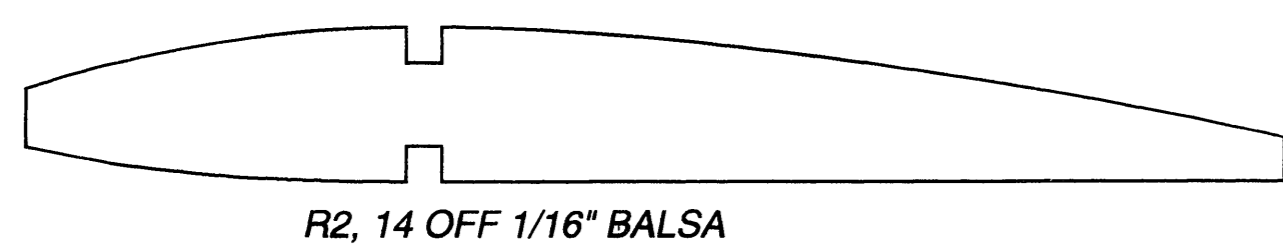

CONTROL THROWS:

AILERONS	3/16" EACH WAY
ELEVATORS	1/4" EACH WAY
RUDDER	1/2" EACH WAY

PROTOTYPE MODEL WEIGHED 20 3/8 oz. FITTED WITH:  
 MFA 'ROCKET' 400 MOTOR  
 MINI OLYMPUS GEARBOX  
 KONTRONIC 'RONDO' 400 S/C  
 7 CELLS, SANYO KR-600AE  
 2 x SUPERTEC SERVOS, SUB-MICRO NARO STD  
 1 x SUPERTEC SERVO, MINI 23002/2BB (AILERONS)  
 IKARUS MINI 6 RX  
 APC PLASTIC PROP, 8 x 4

**MODEL WORLD** MW2978  
**Loss'n Extra**  
 A 36" SPAN SPORT AEROBATIC MODEL FOR 400 SIZE MOTORS & 4 FUNCTION R/C  
 DESIGNED BY ALAN WOOSTER  
 (C) TRAPLET PUBLICATIONS LTD. 2002

MM2978

**MODEL WORLD**

**Less'n Extra**

A 36" SPAN SPORT AEROBATIC  
MODEL FOR 400 SIZE MOTORS  
& 4 FUNCTION R/C  
DESIGNED BY ALAN WOOSTER  
(C) TRAPLET PUBLICATIONS LTD. 2002

ALL HINGES CUT FROM 'SIG' EASY HINGES & CYANO FIXED