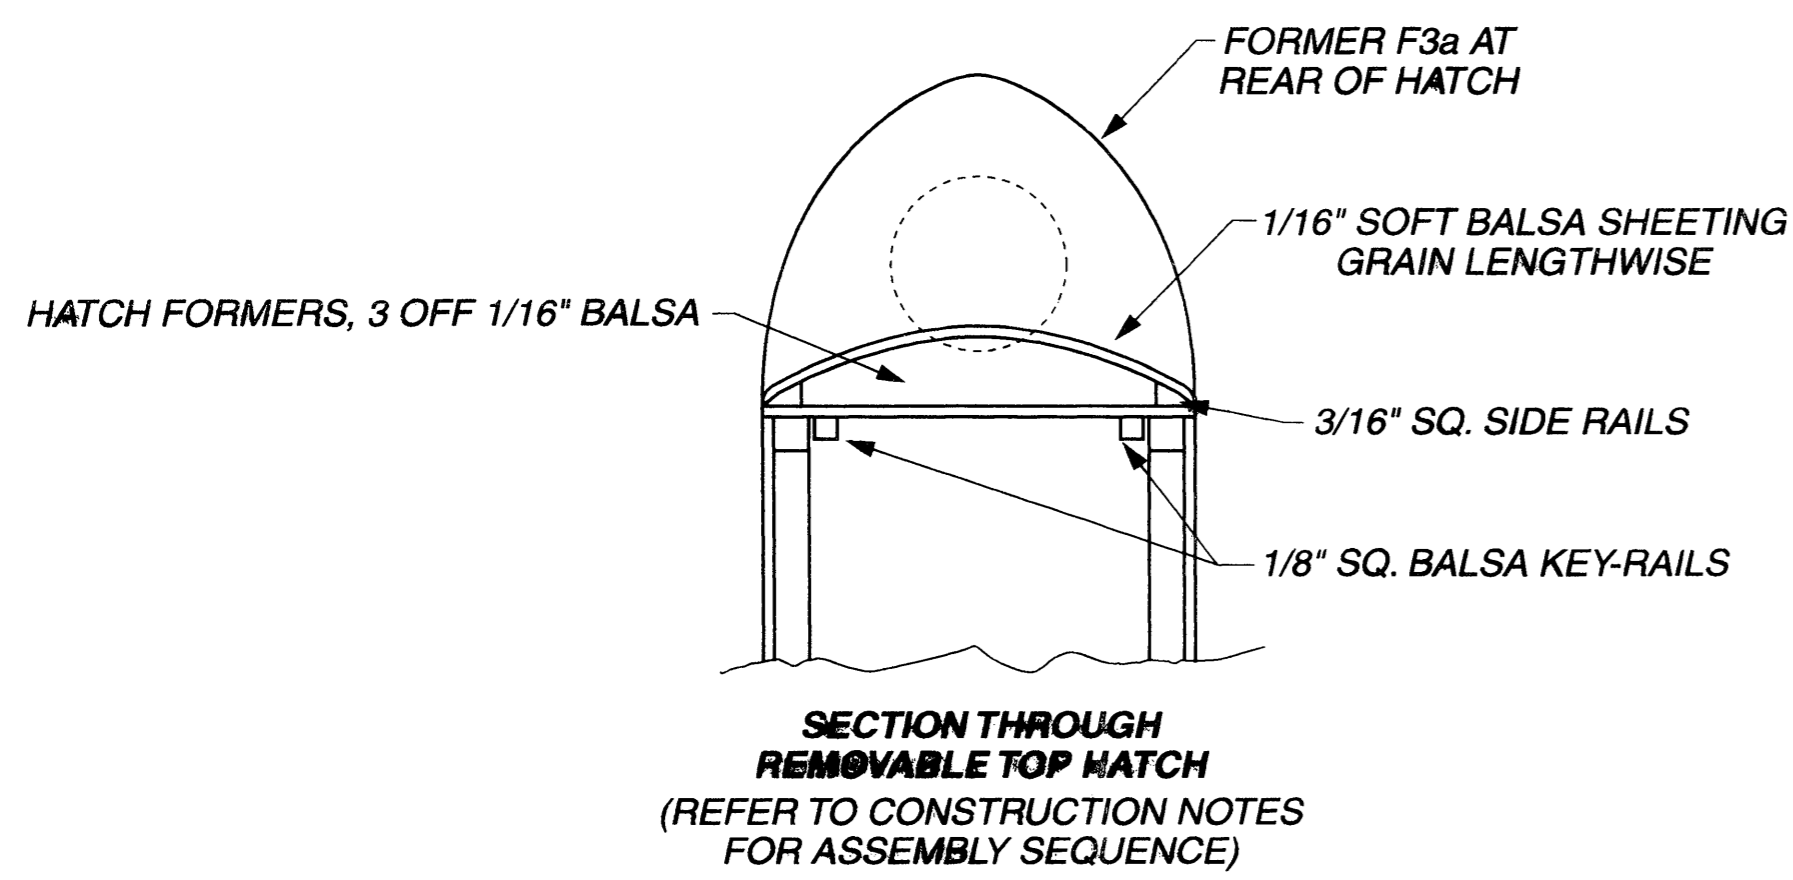

CONTROL THROWS:

AILERONS	3/16" EACH WAY
ELEVATORS	1/4" EACH WAY
RUDDER	1/2" EACH WAY

PROTOTYPE MODEL WEIGHED 20 3/8 oz. FITTED WITH:  
 MFA 'ROCKET' 400 MOTOR  
 MINI OLYMPUS GEARBOX  
 KONTRONIC 'RONDO' 400 S/C  
 7 CELLS, SANYO KR-600AE  
 2 x SUPERTEC SERVOS, SUB-MICRO NARO STD  
 1 x SUPERTEC SERVO, MINI 23002/2BB (AILERONS)  
 IKARUS MINI 6 RX  
 APC PLASTIC PROP, 8 x 4

**MODEL WORLD** MW2978  
**Loss'n Extra**  
 A 36" SPAN SPORT AEROBATIC MODEL FOR 400 SIZE MOTORS & 4 FUNCTION R/C  
 DESIGNED BY ALAN WOOSTER  
 (C) TRAPLET PUBLICATIONS LTD. 2002

MM2978

**MODEL WORLD**

**Less'n Extra**

A 36" SPAN SPORT AEROBATIC  
MODEL FOR 400 SIZE MOTORS  
& 4 FUNCTION R/C  
DESIGNED BY ALAN WOOSTER  
(C) TRAPLET PUBLICATIONS LTD. 2002

ALL HINGES CUT FROM 'SIG' EASY HINGES & CYANO FIXED