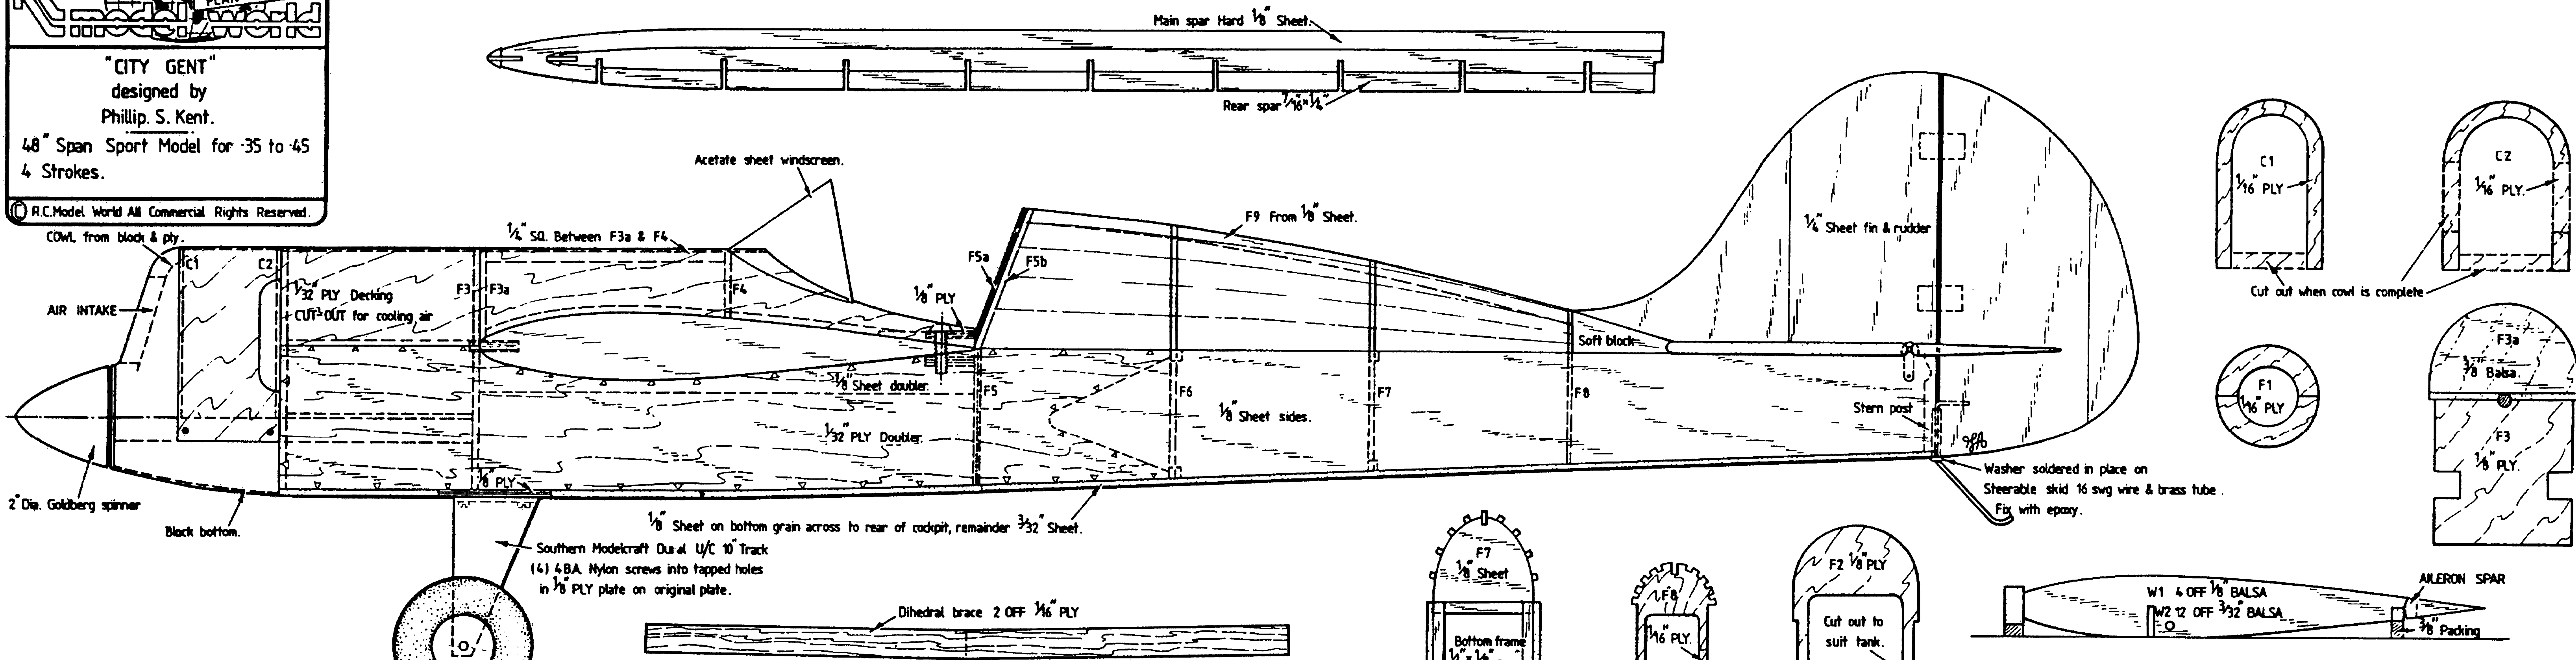

"CITY GENT" designed by Phillip S. Kent.
48" Span Sport Model for .35 to .45 4 Strokes.

© R.C. Model World All Commercial Rights Reserved.

BEARERS spaced for ENYA .35 or .40 4 Strokes.