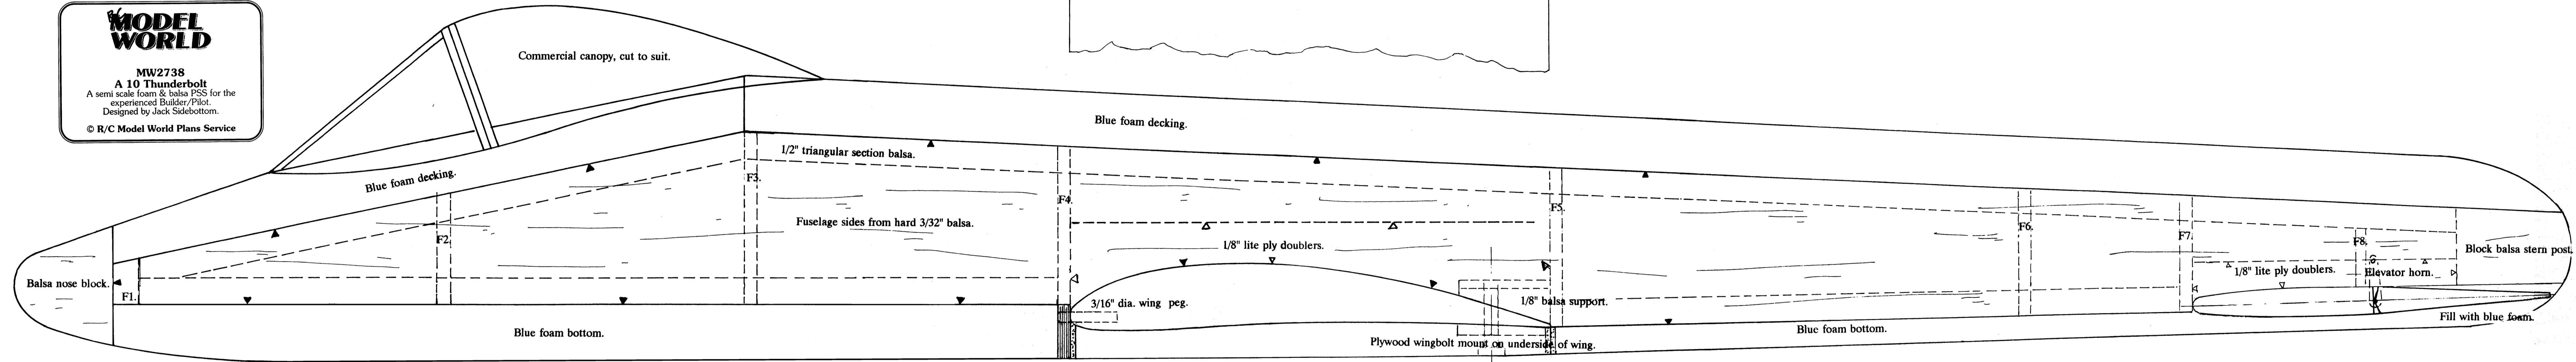

MODEL WORLD
MW2738
A 10 Thunderbolt
 A semi scale foam & balsa PSS for the experienced Builder/Pilot.
 Designed by Jack Sidebottom.
 © R/C Model World Plans Service

F4, two laminations of 1/8" lite ply.

F5, two laminations of lite ply.

Make up formers F2,F3,F6&F7 from 1/2" x 1/4" balsa.

F8 from 3/16" balsa.