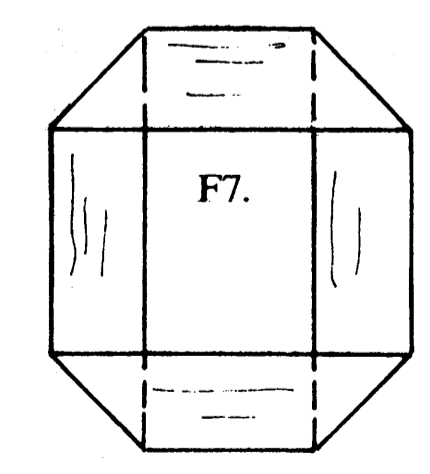

MODEL WORLD
MW2738
A 10 Thunderbolt
 A semi scale foam & balsa PSS for the experienced Builder/Pilot.
 Designed by Jack Sidebottom.
 © R/C Model World Plans Service

F4, two laminations of 1/8" lite ply.

F5, two laminations of lite ply.

Make up formers F2,F3,F6&F7 from 1/2" x 1/4" balsa.

F8 from 3/16" balsa.