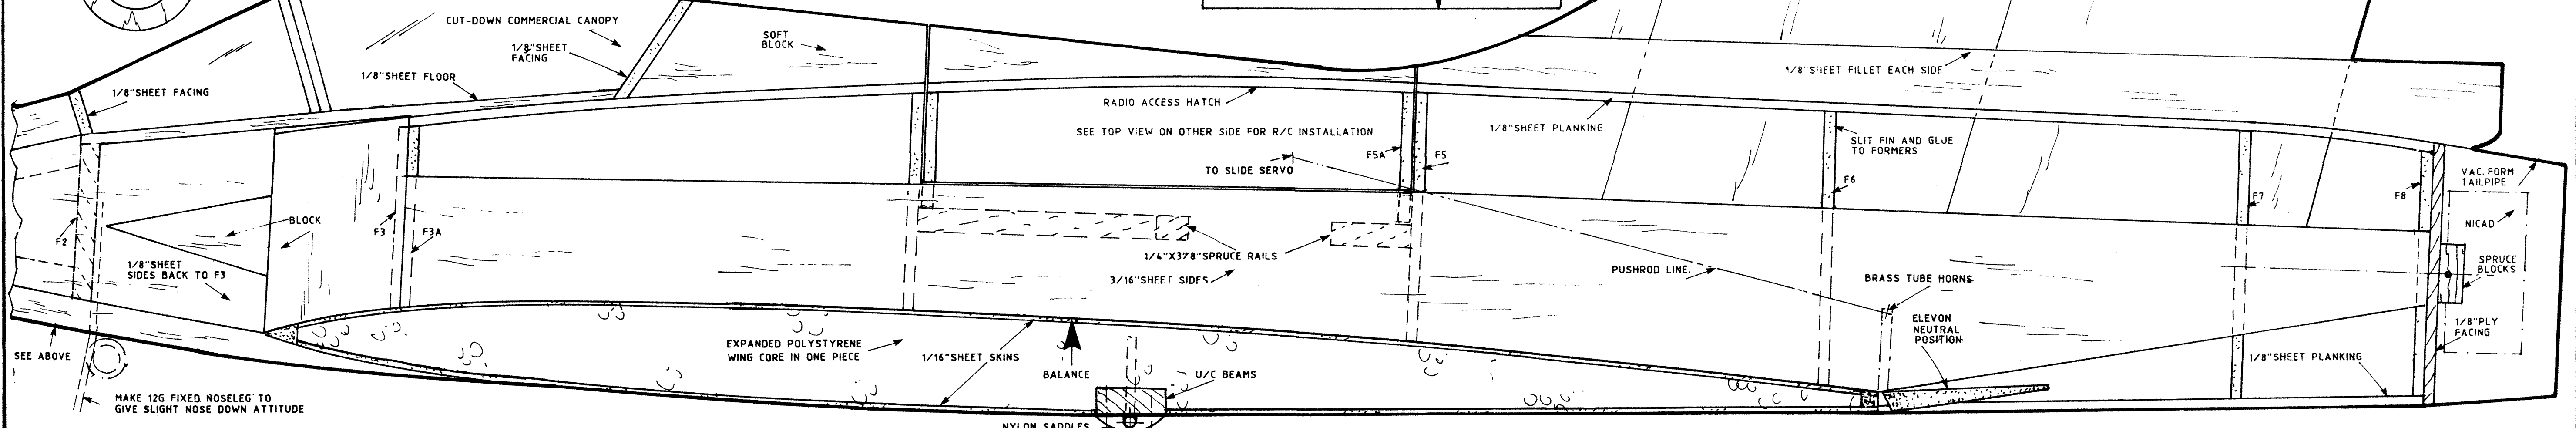

# Mirage 2000

BY J. J. RUTTER  
A 27" SPAN FUN SCALE MODEL FOR .20-.29 ENGINES  
AND 2 TO 3 FUNCTION R/C

4" SHEET JOINTS

1/4" SOFT SHEET FIN SAND TO STREAMLINE SECTION

1/8" SHEET EACH SIDE FAIRED IN

SEE ABOVE

MAKE 12G FIXED NOSELEG TO GIVE SLIGHT NOSE DOWN ATTITUDE