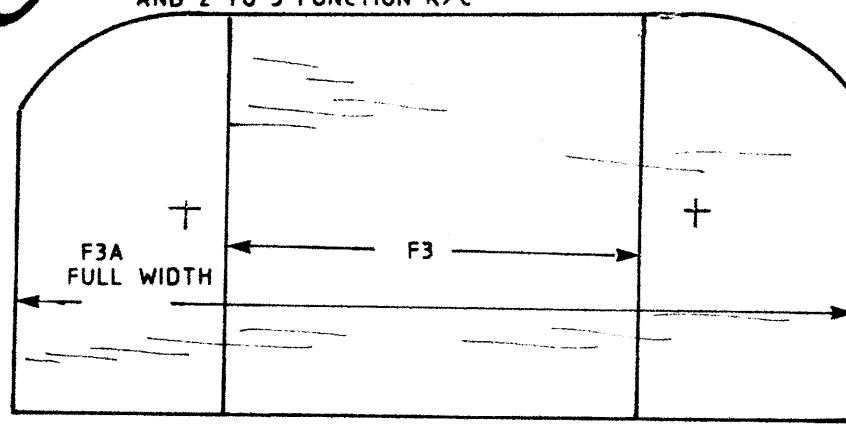

# Mirage 2000

BY J. J. RUTTER  
A 27" SPAN FUN SCALE MODEL FOR .20-.29 ENGINES  
AND 2 TO 3 FUNCTION R/C

4" SHEET JOINTS

1/4" SOFT SHEET FIN SAND TO STREAMLINE SECTION

1/8" SHEET EACH SIDE FAIRED IN

SEE ABOVE