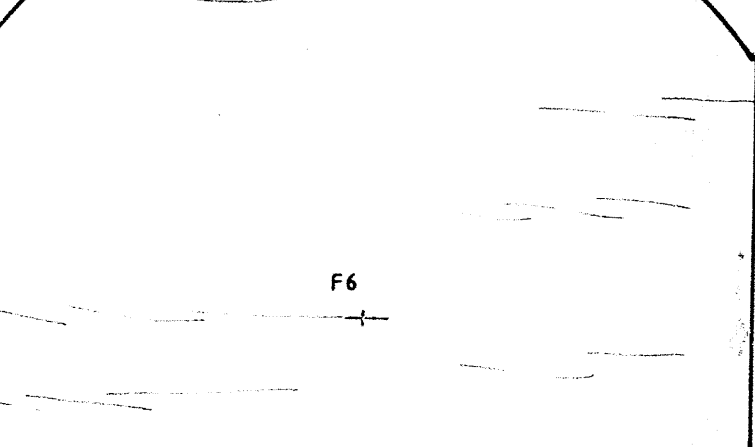

# Mirage 2000

BY J. J. RUTTER  
A 27" SPAN FUN SCALE MODEL FOR .20-.29 ENGINES  
AND 2 TO 3 FUNCTION R/C

4" SHEET JOINTS

1/4" SOFT SHEET FIN SAND TO STREAMLINE SECTION

1/8" SHEET EACH SIDE FAIRED IN

SEE ABOVE