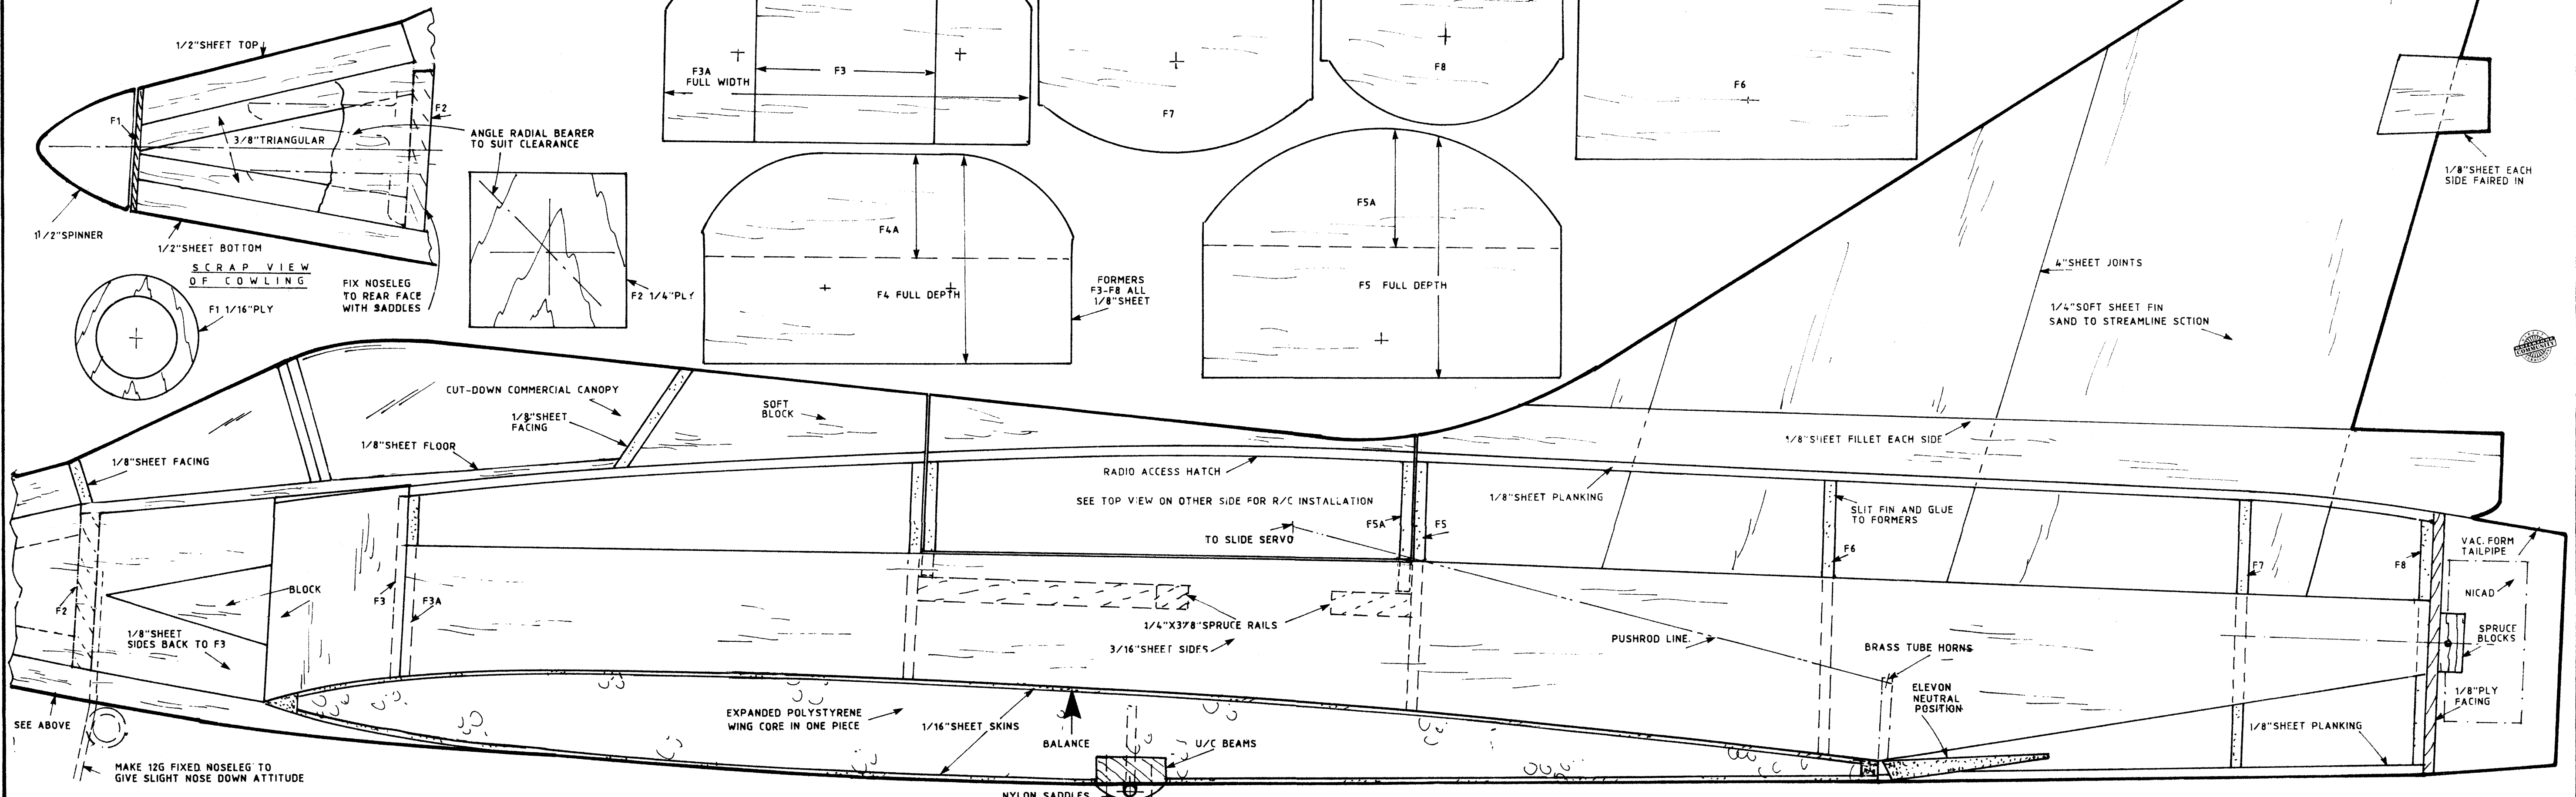

# Mirage 2000

BY J. J. RUTTER  
A 27" SPAN FUN SCALE MODEL FOR .20-.29 ENGINES  
AND 2 TO 3 FUNCTION R/C

4" SHEET JOINTS

1/4" SOFT SHEET FIN SAND TO STREAMLINE SECTION

1/8" SHEET EACH SIDE FAIRED IN

SEE ABOVE

MAKE 12G FIXED NOSELEG TO GIVE SLIGHT NOSE DOWN ATTITUDE