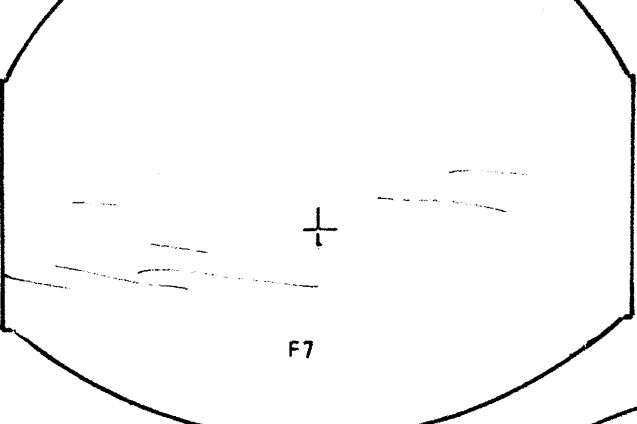

# Mirage 2000

BY J. J. RUTTER  
A 27" SPAN FUN SCALE MODEL FOR .20-.29 ENGINES  
AND 2 TO 3 FUNCTION R/C

4" SHEET JOINTS

1/4" SOFT SHEET FIN SAND TO STREAMLINE SECTION

1/8" SHEET EACH SIDE FAIRED IN

SEE ABOVE