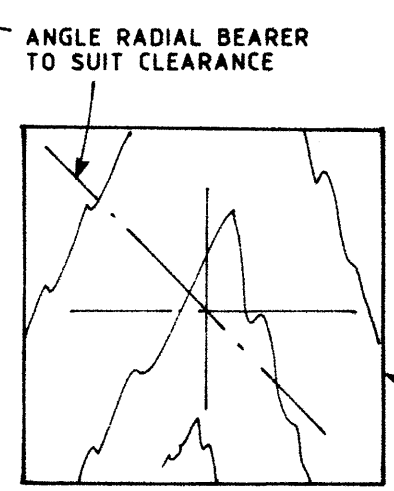

# Mirage 2000

BY J. J. RUTTER  
A 27" SPAN FUN SCALE MODEL FOR .20-.29 ENGINES  
AND 2 TO 3 FUNCTION R/C

4" SHEET JOINTS

1/4" SOFT SHEET FIN SAND TO STREAMLINE SECTION

1/8" SHEET EACH SIDE FAIRED IN

SEE ABOVE