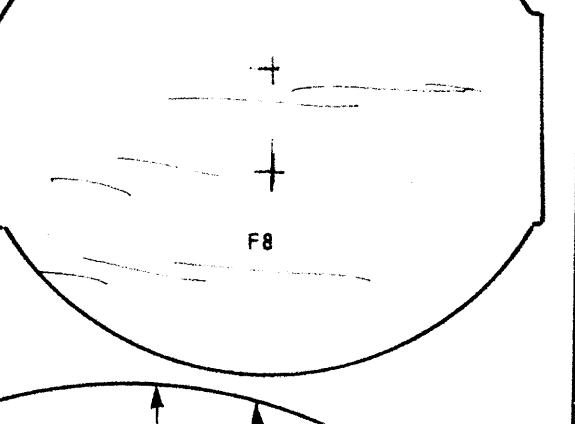

# Mirage 2000

BY J. J. RUTTER  
A 27" SPAN FUN SCALE MODEL FOR .20-.29 ENGINES  
AND 2 TO 3 FUNCTION R/C

4" SHEET JOINTS

1/4" SOFT SHEET FIN SAND TO STREAMLINE SECTION

1/8" SHEET EACH SIDE FAIRED IN

SEE ABOVE

MAKE 12G FIXED NOSELEG TO GIVE SLIGHT NOSE DOWN ATTITUDE