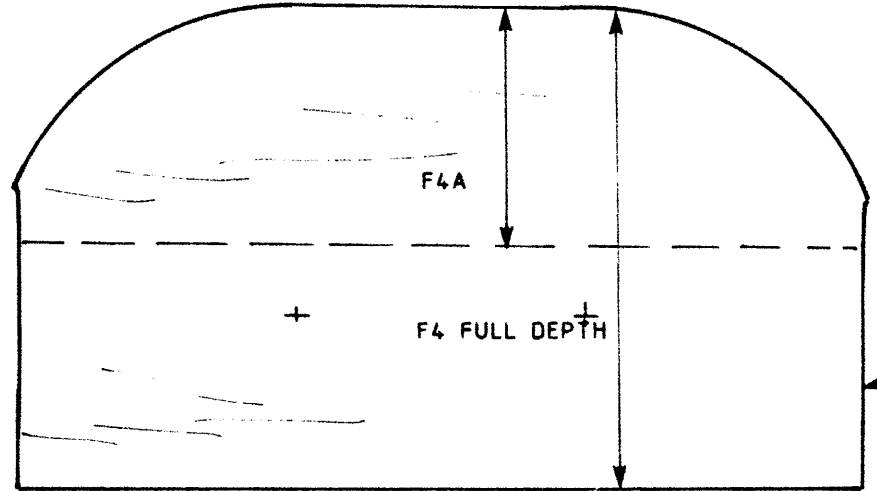

# Mirage 2000

BY J. J. RUTTER  
A 27" SPAN FUN SCALE MODEL FOR .20-.29 ENGINES  
AND 2 TO 3 FUNCTION R/C

4" SHEET JOINTS

1/4" SOFT SHEET FIN SAND TO STREAMLINE SECTION

1/8" SHEET EACH SIDE FAIRED IN

SEE ABOVE