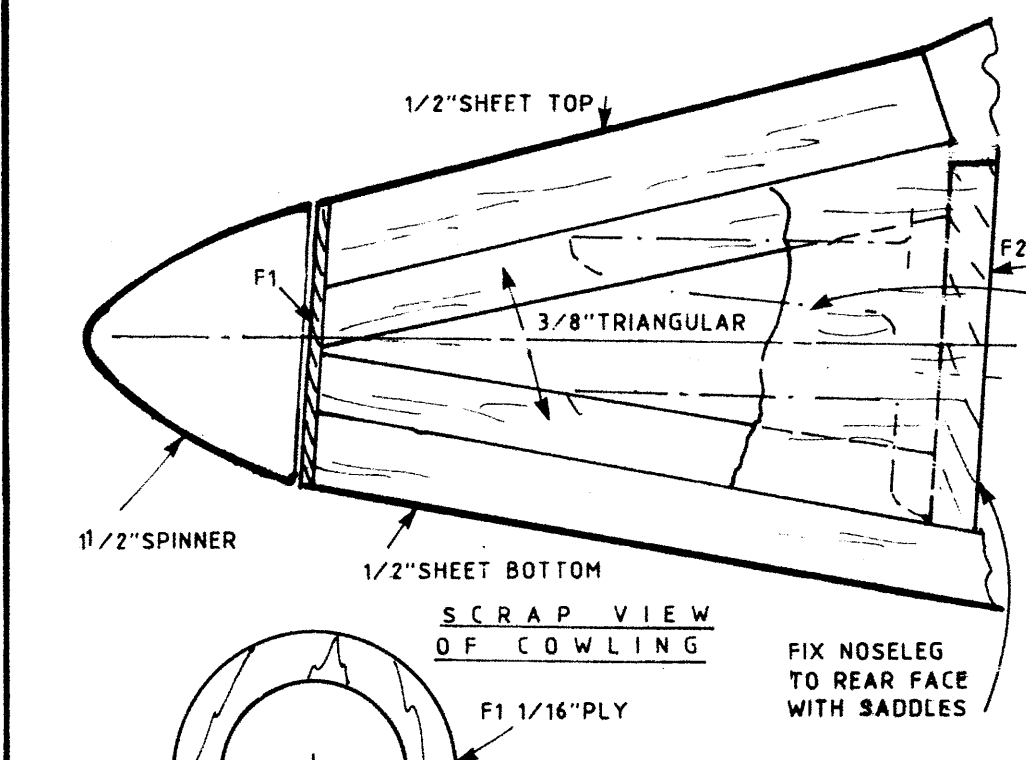

# Mirage 2000

BY J. J. RUTTER  
A 27" SPAN FUN SCALE MODEL FOR .20-.29 ENGINES  
AND 2 TO 3 FUNCTION R/C

4" SHEET JOINTS

1/4" SOFT SHEET FIN SAND TO STREAMLINE SECTION

1/8" SHEET EACH SIDE FAIRED IN

SEE ABOVE

MAKE 12G FIXED NOSELEG TO GIVE SLIGHT NOSE DOWN ATTITUDE