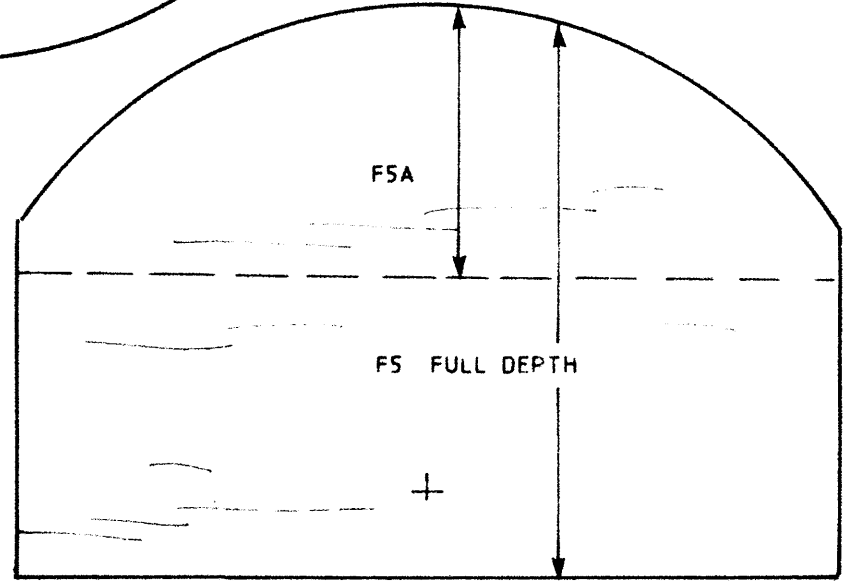

# Mirage 2000

BY J. J. RUTTER  
A 27" SPAN FUN SCALE MODEL FOR .20-.29 ENGINES  
AND 2 TO 3 FUNCTION R/C

4" SHEET JOINTS

1/4" SOFT SHEET FIN SAND TO STREAMLINE SECTION

1/8" SHEET EACH SIDE FAIRED IN

SEE ABOVE

MAKE 12G FIXED NOSELEG TO GIVE SLIGHT NOSE DOWN ATTITUDE