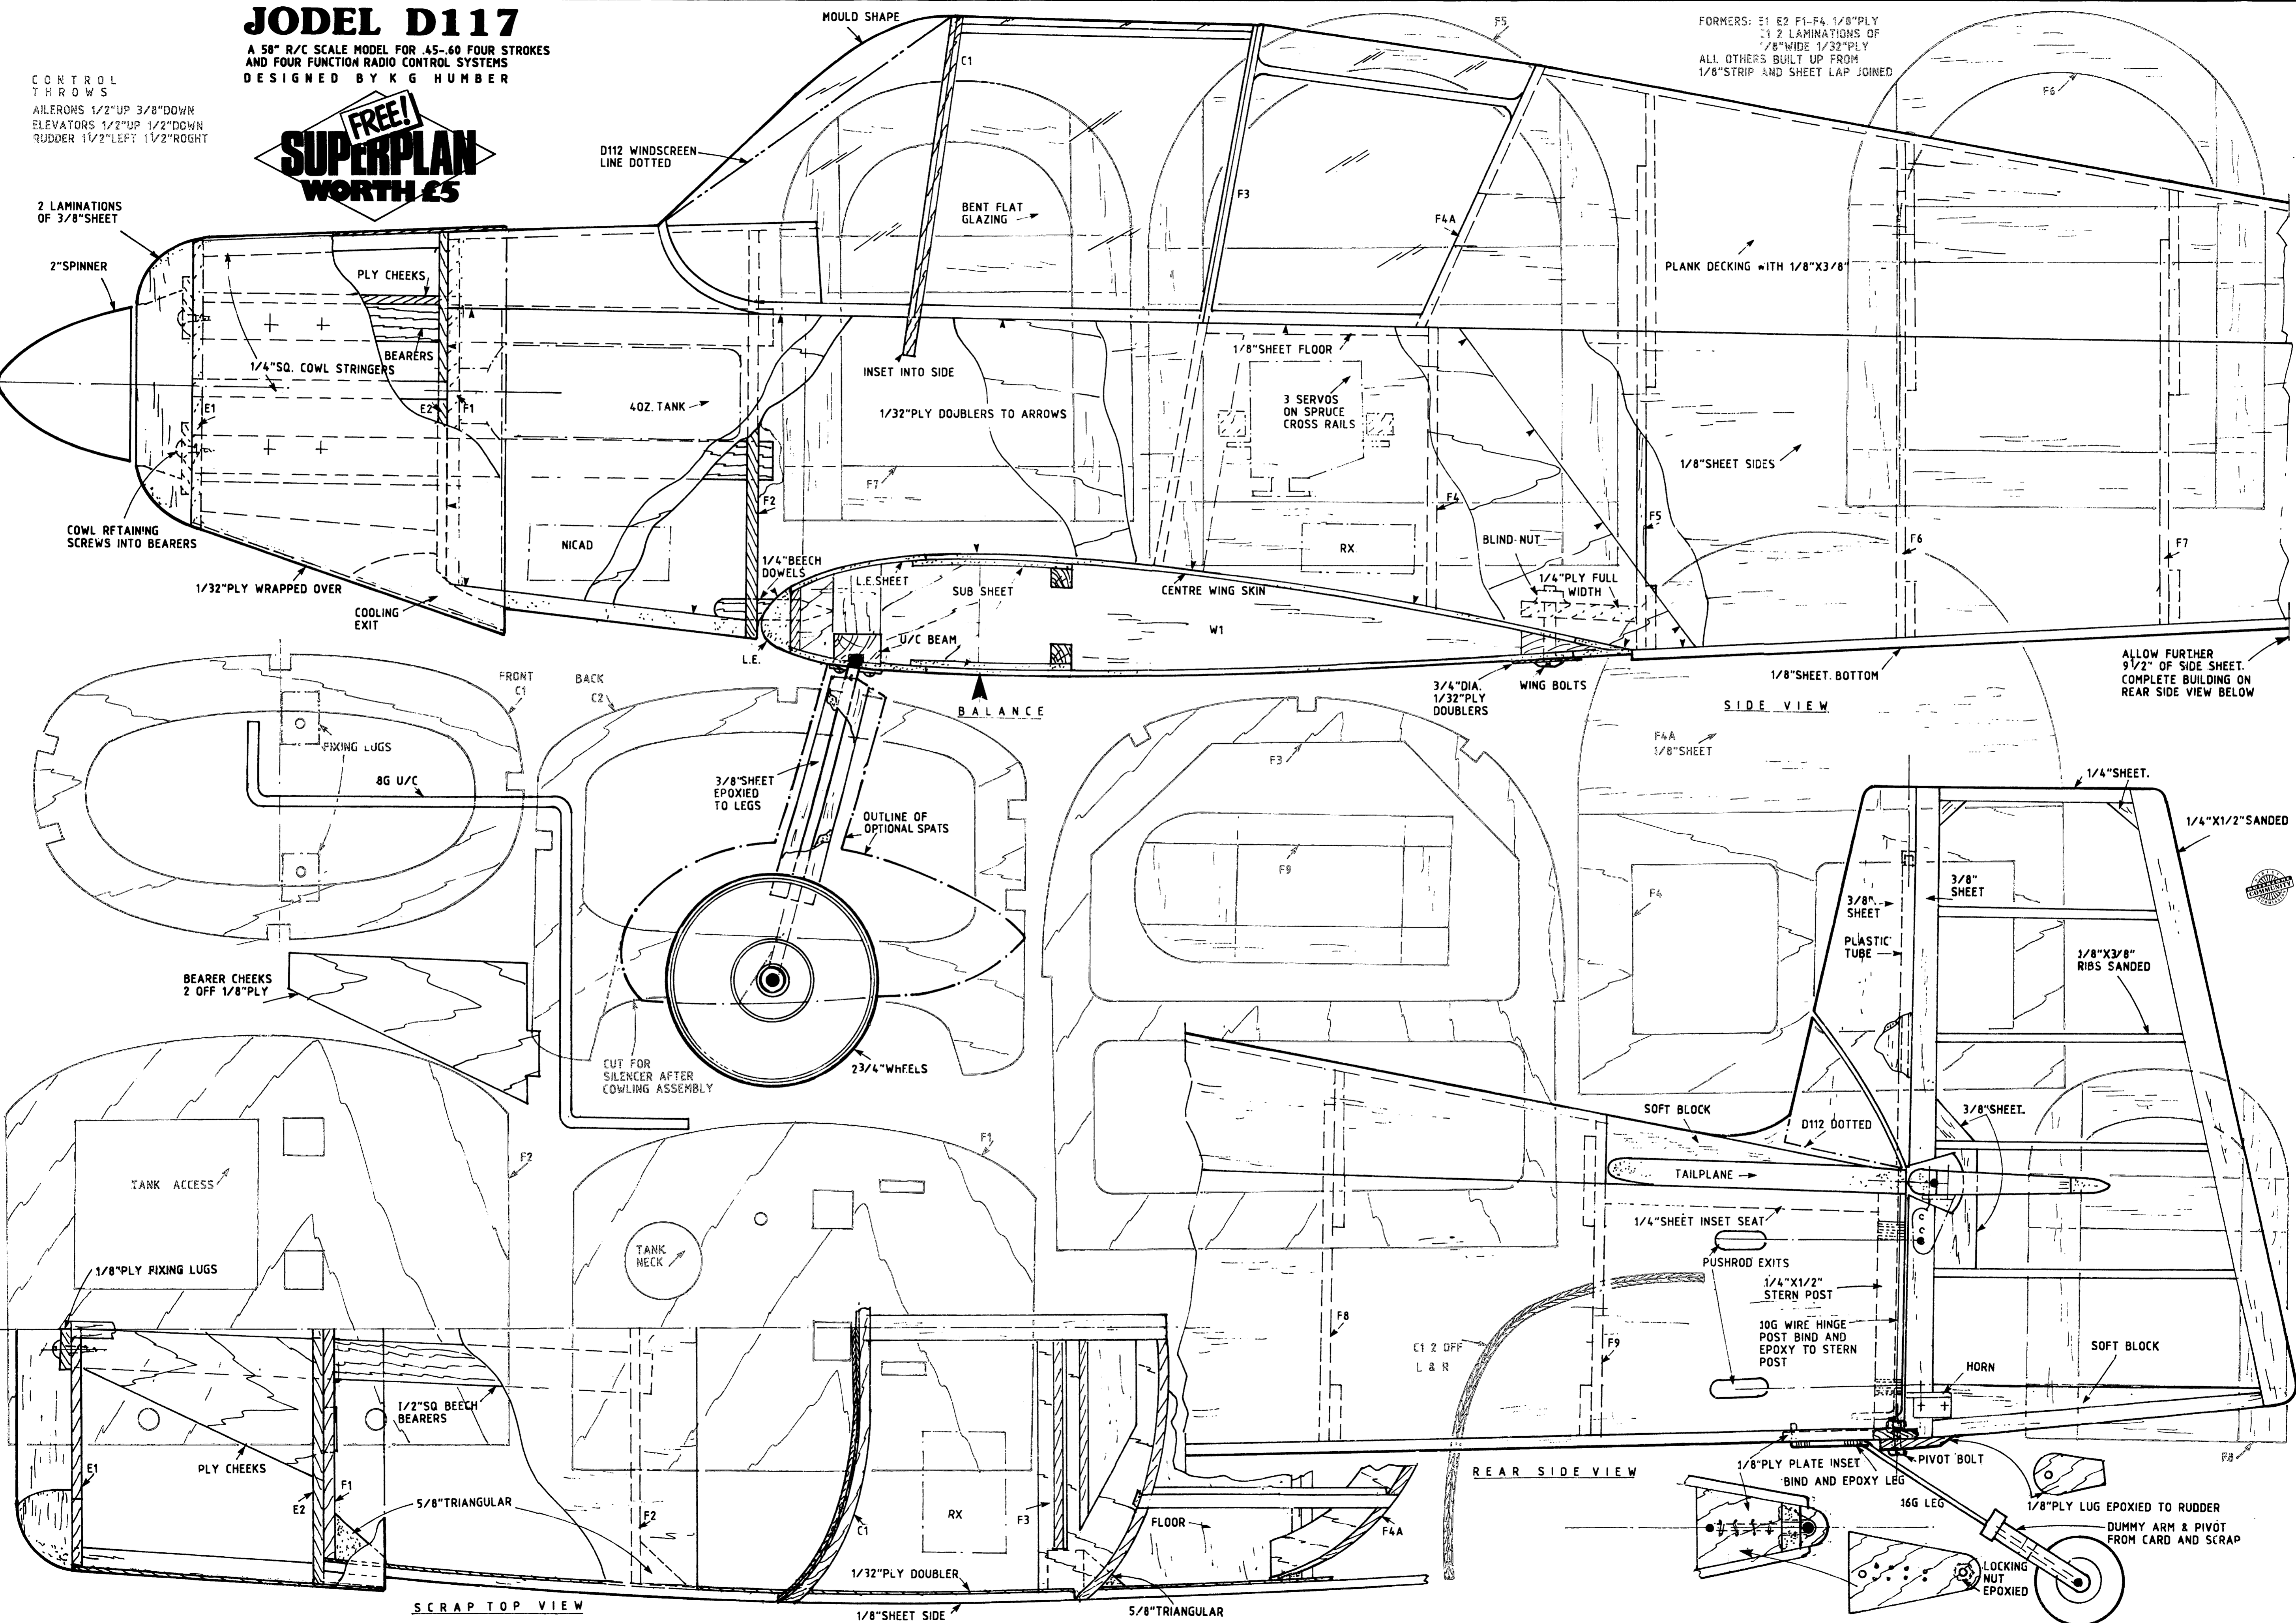

JODEL D117

A 50" R/C SCALE MODEL FOR .45-.60 FOUR STROKES
AND FOUR FUNCTION RADIO CONTROL SYSTEMS
DESIGNED BY K G HUMBER

FREE!
SUPERPLAN
WORTH £5

CONTROL
THROWS
AILERONS 1/2"UP 3/8"DOWN
ELEVATORS 1/2"UP 1/2"DOWN
RUDDER 1/2"LEFT 1/2"RIGHT

FORMERS: E1 E2 F1-F4 1/8"PLY
F5 F6 F7 F8 F9
1/2 LAMINATIONS OF
1/8" WIDE 1/32" PLY
ALL OTHERS BUILT UP FROM
1/8" STRIP AND SHEET LAP JOINED

SCRAP TOP VIEW

REAR SIDE VIEW

SIDE VIEW