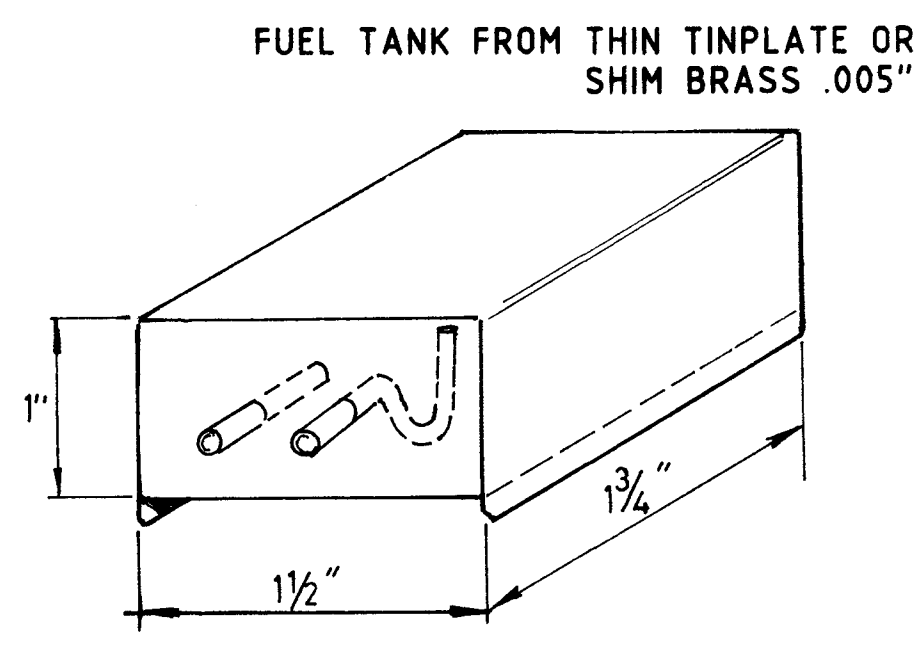

"GIGOLO"

1/2A FUN FLYER FOR 0-49 (8cc.) ENGINES

Designed by D.RIDGWAY.

FUSELAGE SIDES FROM 3/32" SHT. SHOWN THUS:- Δ

VIEW FROM REAR

Scanned and Cleaned by RMB Jan 2016