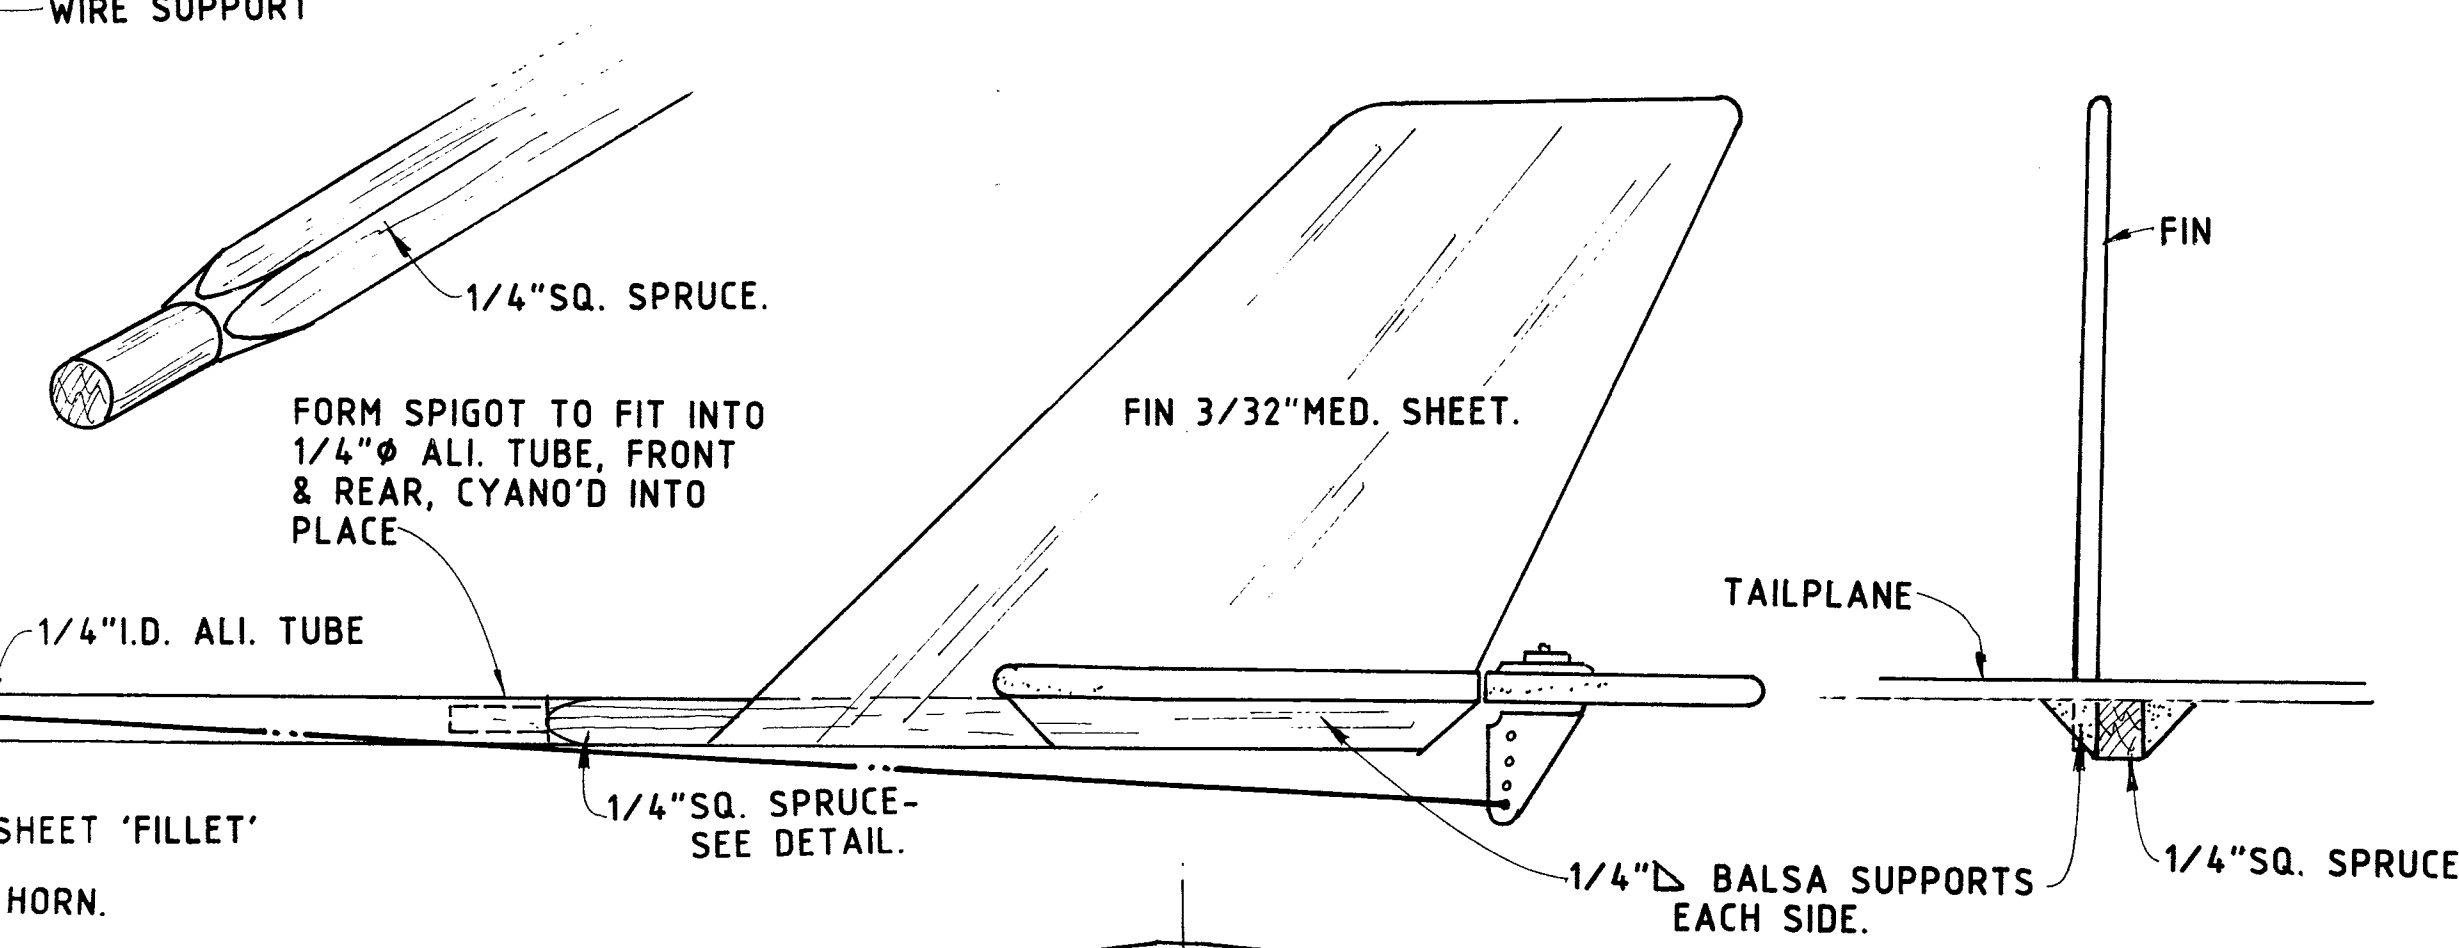

"GIGOLO"

1/2A FUN FLYER FOR 0-49 (8cc.) ENGINES

Designed by D.RIDGWAY.

FUSELAGE SIDES FROM 3/32" SHT. SHOWN THUS:- Δ

VIEW FROM REAR

Scanned and Cleaned by RMB Jan 2016