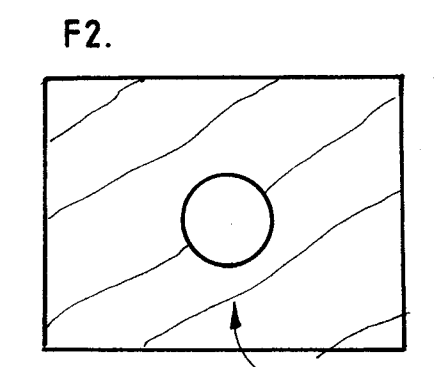

"GIGOLO"

1/2A FUN FLYER FOR 0-49 (8cc.) ENGINES

Designed by D.RIDGWAY.

FUSELAGE SIDES FROM 3/32" SHT. SHOWN THUS:- Δ

VIEW FROM REAR

Scanned and Cleaned by RMB Jan 2016