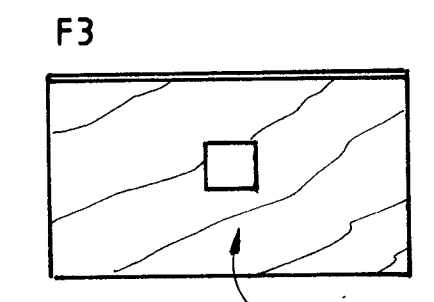

"GIGOLO"

1/2A FUN FLYER FOR 0-49 (8cc.) ENGINES

Designed by D.RIDGWAY.

FUSELAGE SIDES FROM 3/32" SHT. SHOWN THUS:- Δ

VIEW FROM REAR

Scanned and Cleaned by RMB Jan 2016