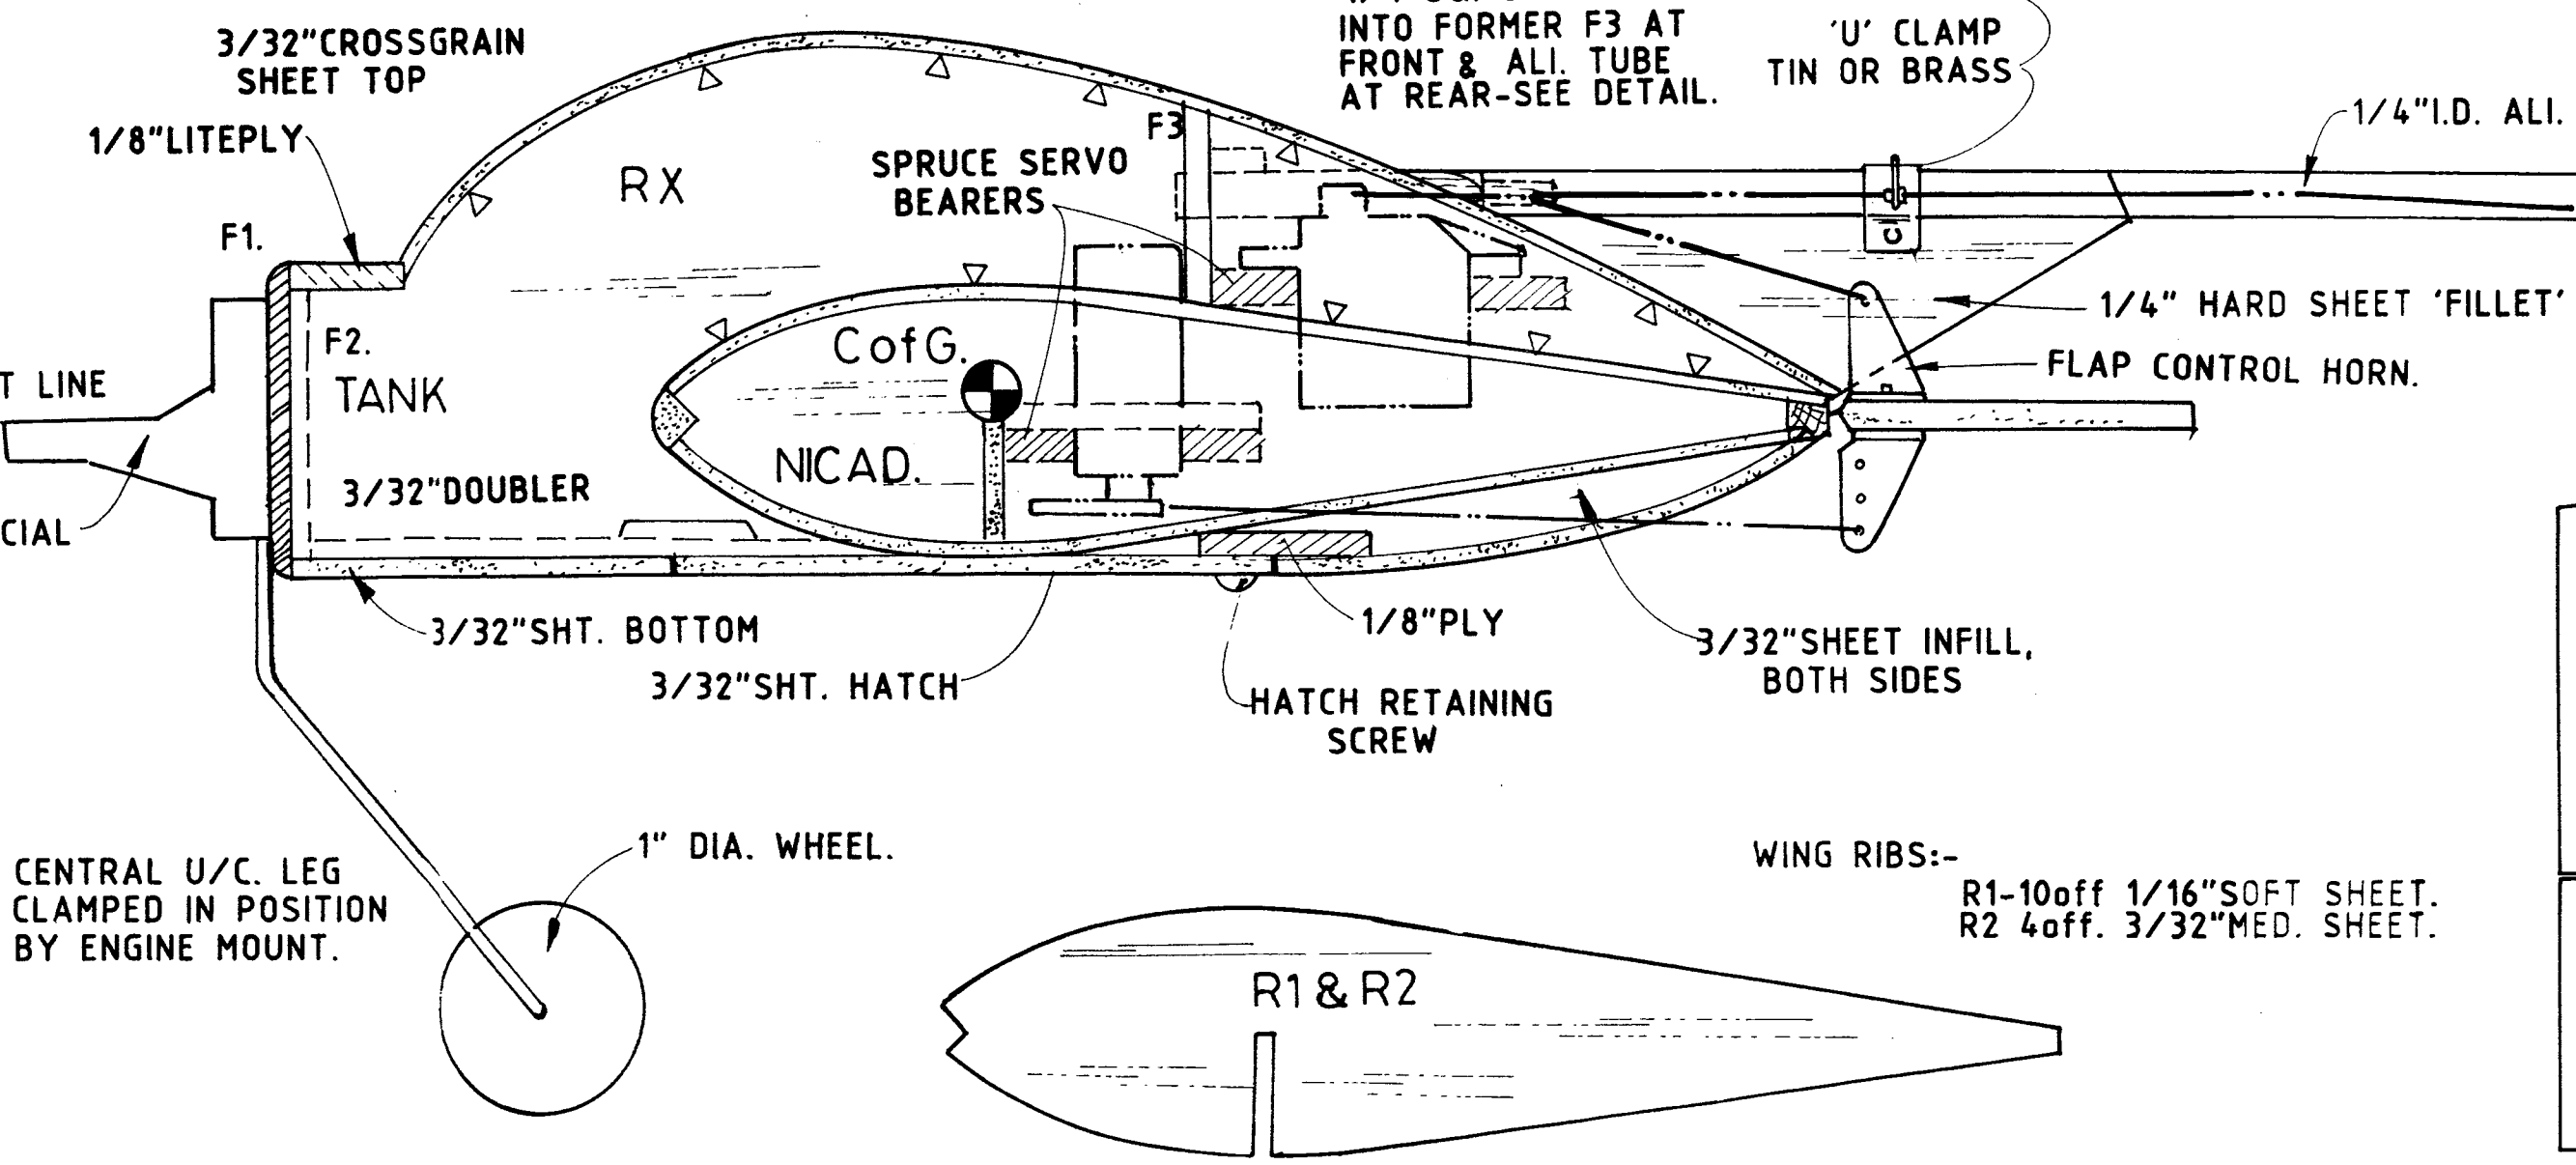

"GIGOLO"

1/2A FUN FLYER FOR 0-49 (8cc.) ENGINES

Designed by D.RIDGWAY.

FUSELAGE SIDES FROM 3/32" SHT. SHOWN THUS:- Δ

VIEW FROM REAR

Scanned and Cleaned by RMB Jan 2016