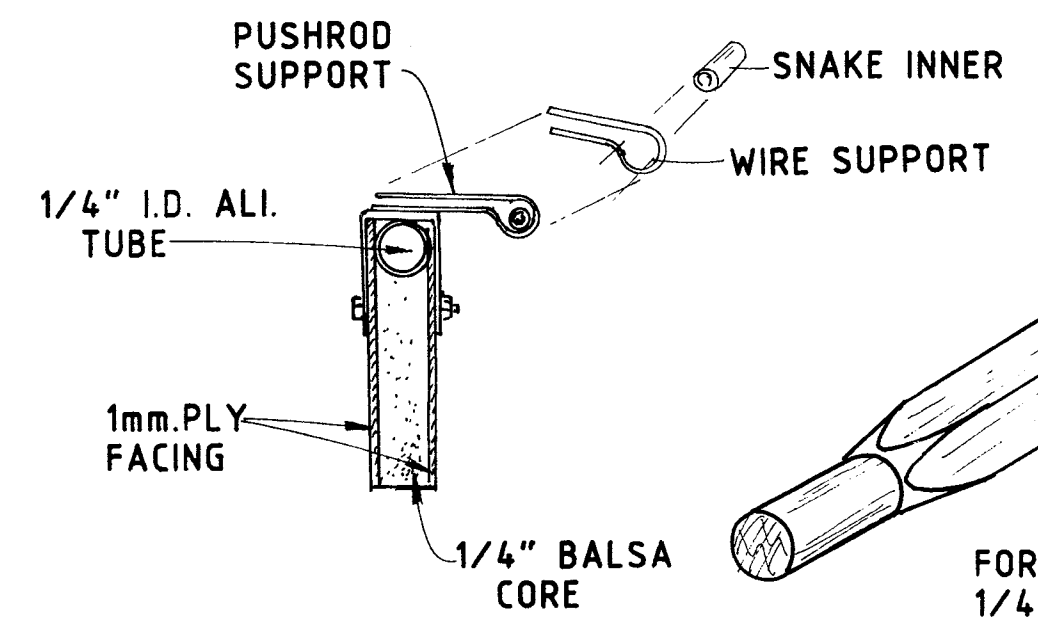

"GIGOLO"

1/2A FUN FLYER FOR 0-49 (8cc.) ENGINES

Designed by D.RIDGWAY.

FUSELAGE SIDES FROM 3/32" SHT. SHOWN THUS:- Δ

VIEW FROM REAR

Scanned and Cleaned by RMB Jan 2016