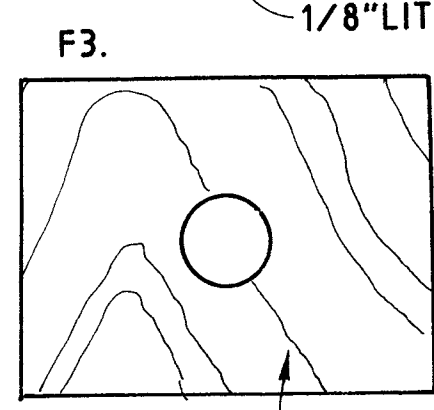

"GIGOLO"

1/2A FUN FLYER FOR 0-49 (8cc.) ENGINES

Designed by D.RIDGWAY.

FUSELAGE SIDES FROM 3/32" SHT. SHOWN THUS:- Δ

VIEW FROM REAR

Scanned and Cleaned by RMB Jan 2016