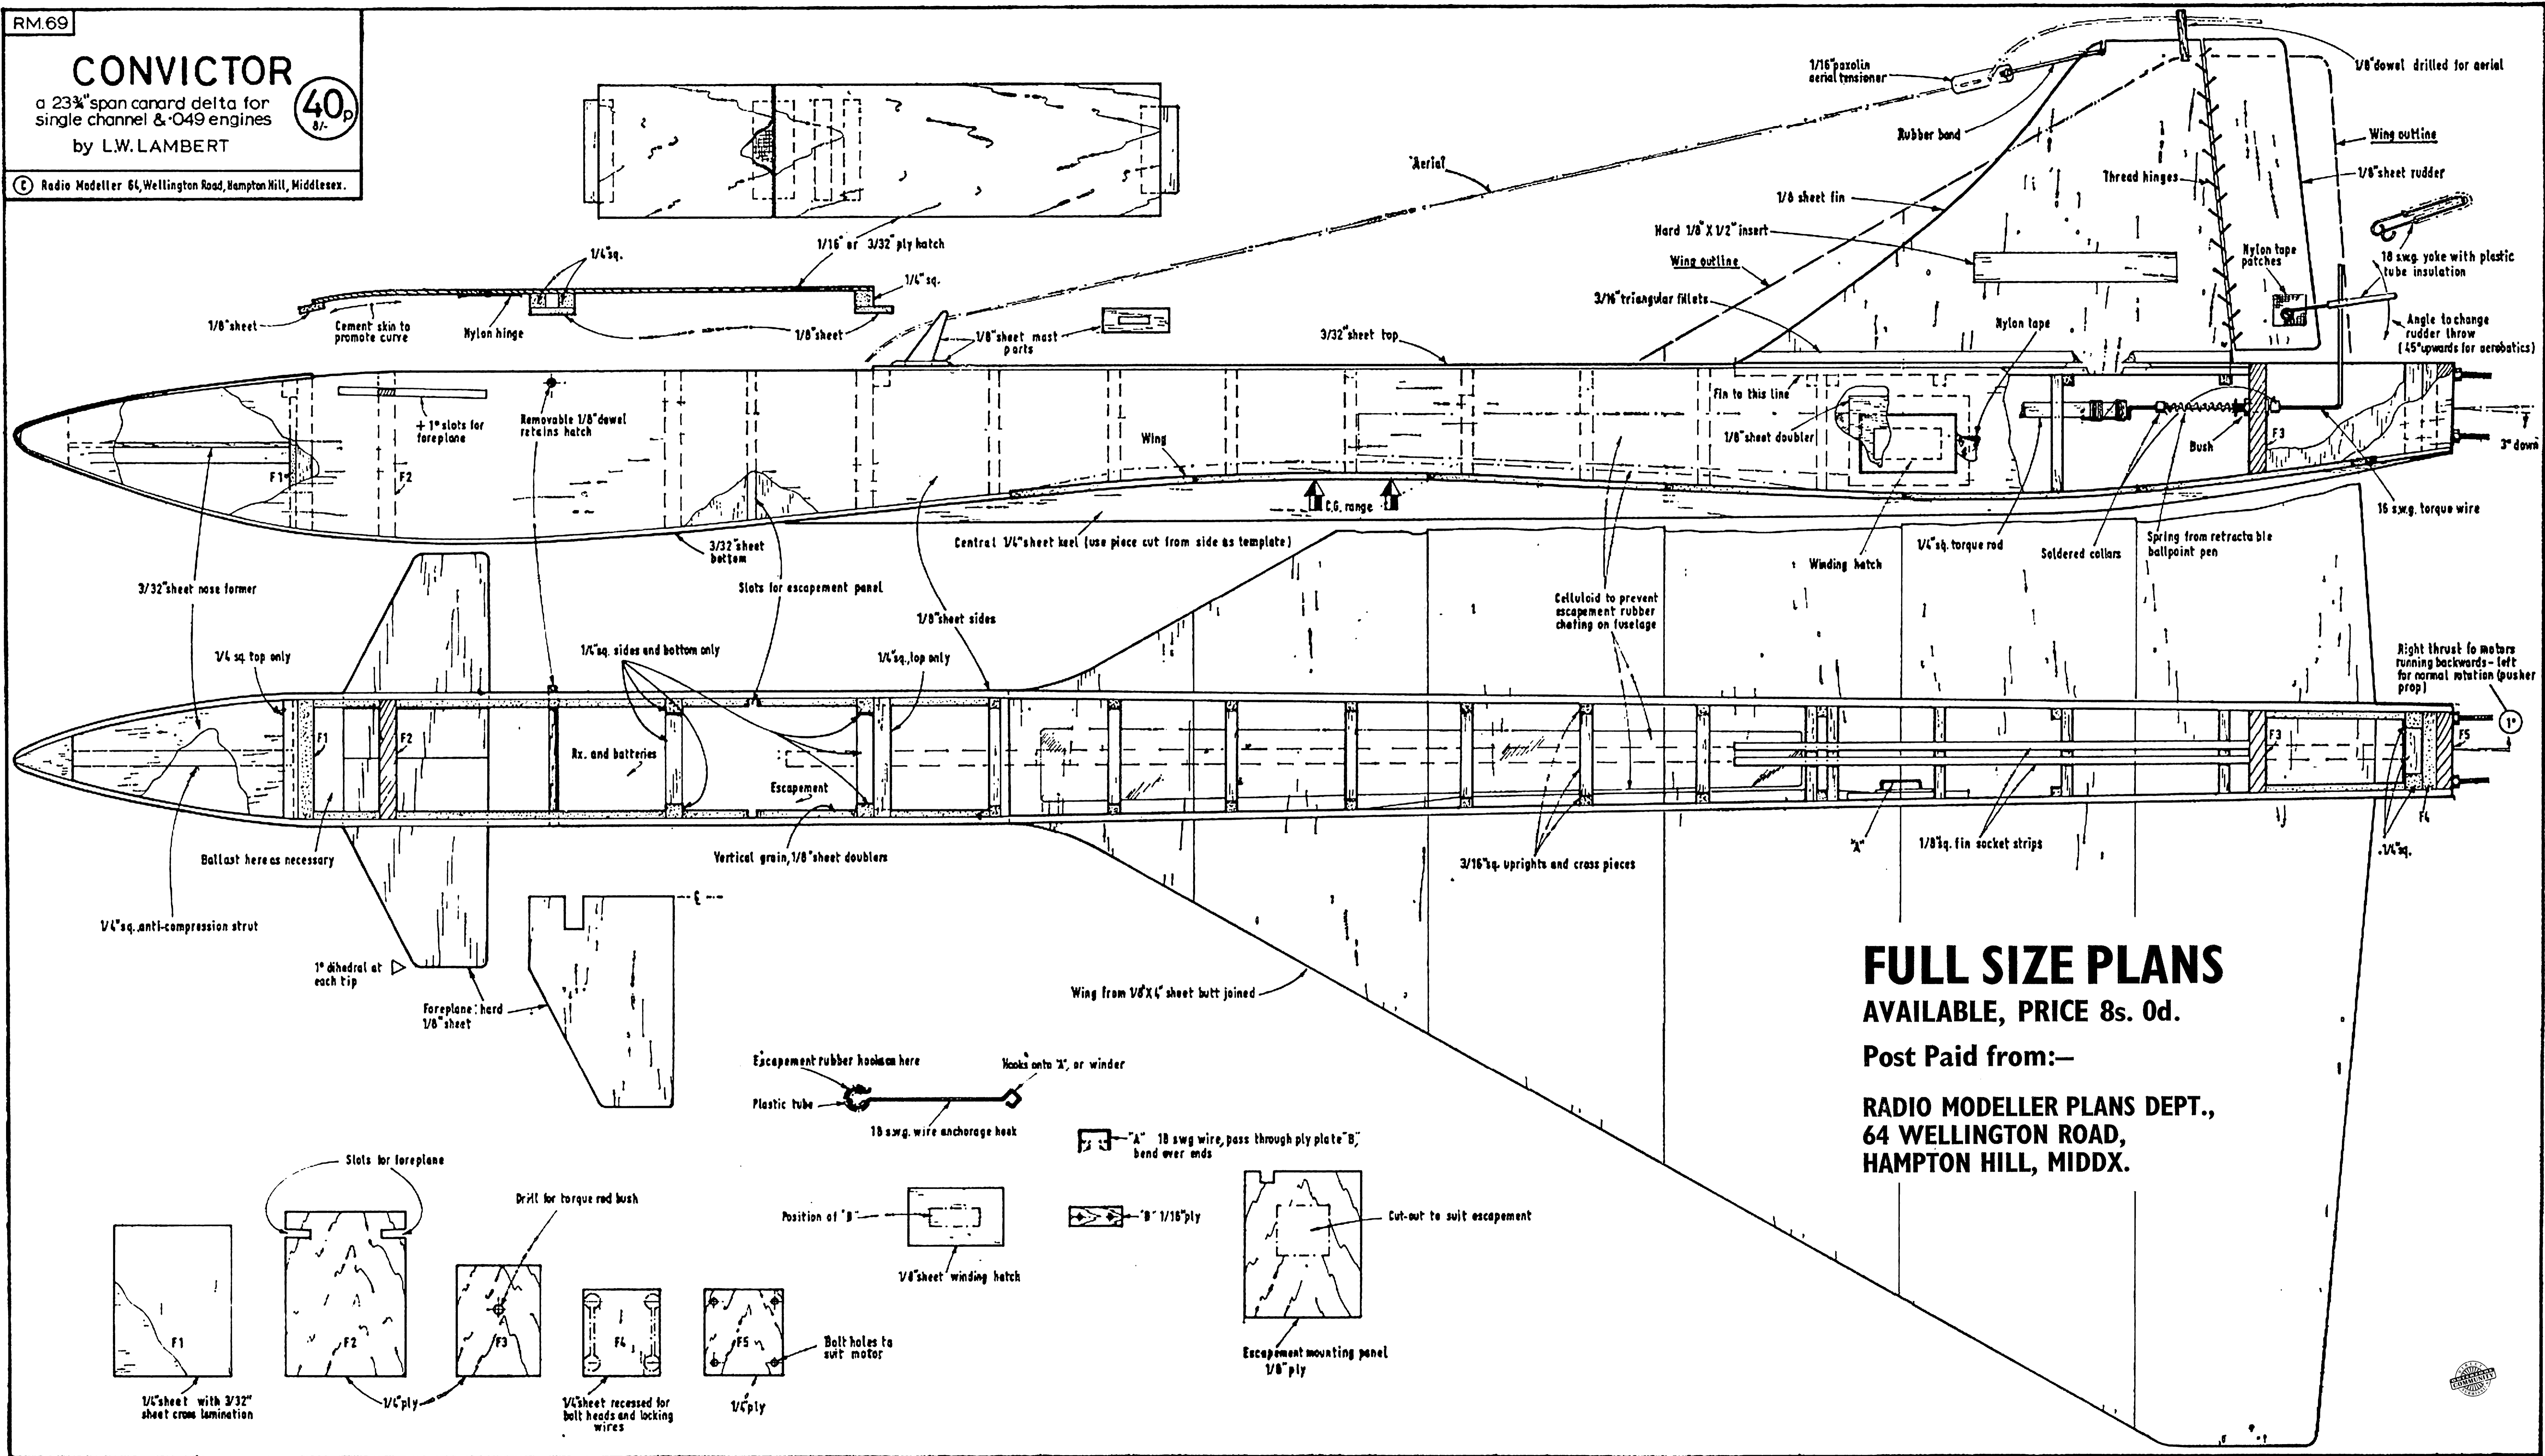

CONVICTOR

a 23" span canard delta for single channel & .049 engines

by L.W. LAMBERT

40p
8/-

Radio Modeller 64, Wellington Road, Hampton Hill, Middlesex.

FULL SIZE PLANS

AVAILABLE, PRICE 8s. 0d.

Post Paid from:-