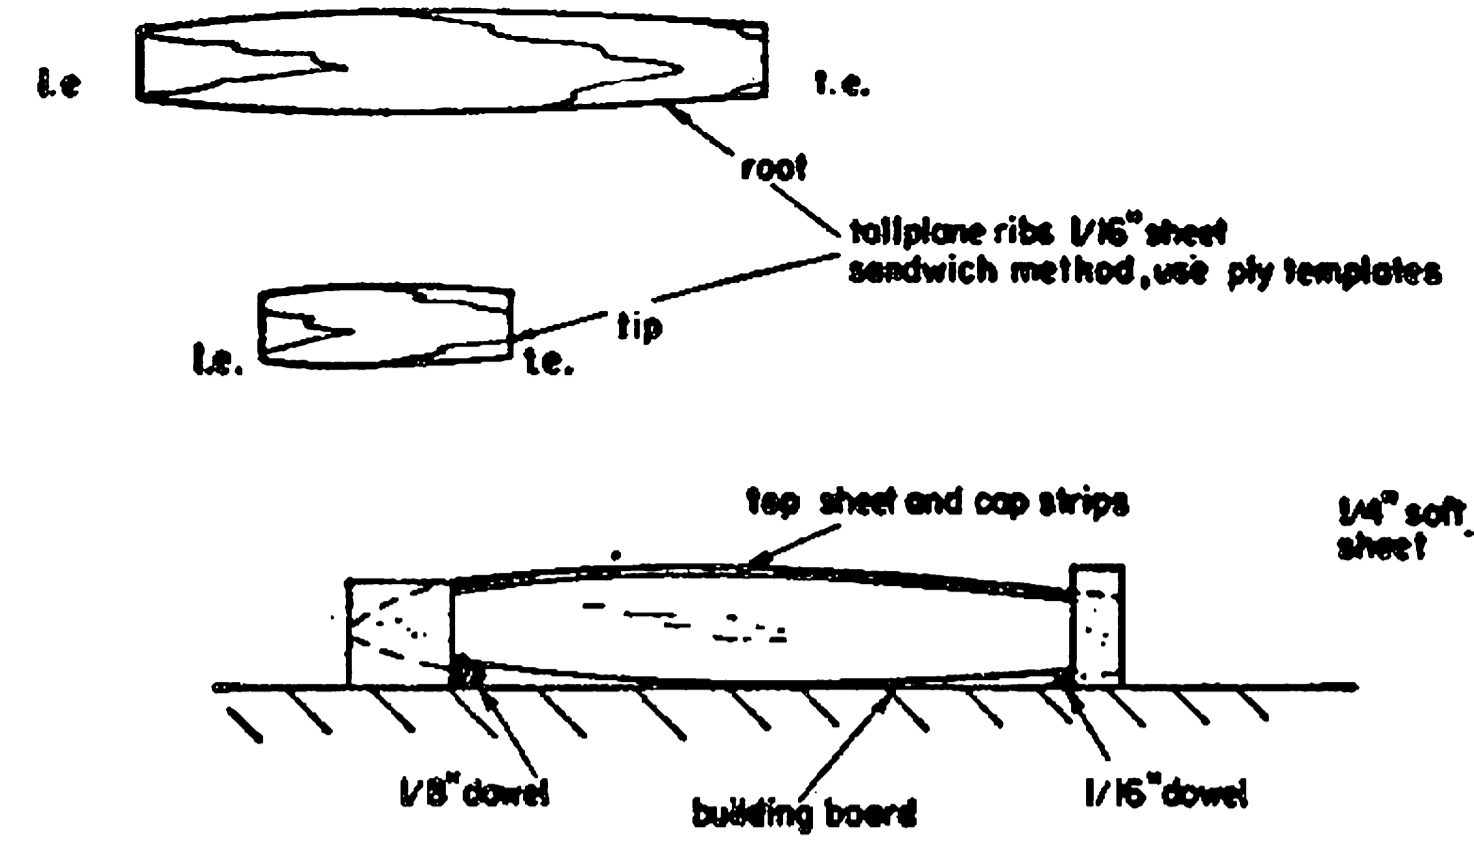

ANYMOUSE

by JOHN CHAPMAN

A 62" SPAN AEROBATIC/RACING SLOPE SOARER FOR THREE FUNCTION R/C

© RADIO MODELLER 64 Wellington Road, Hampton Hill, Middlesex

CONTROL SURFACE THROWS
 aileron 1/4" each way
 elevators 1/4" + -
 rudder 2"
 approx flying weight: 2 1/2 Lbs.
 wing area 710 sq inches