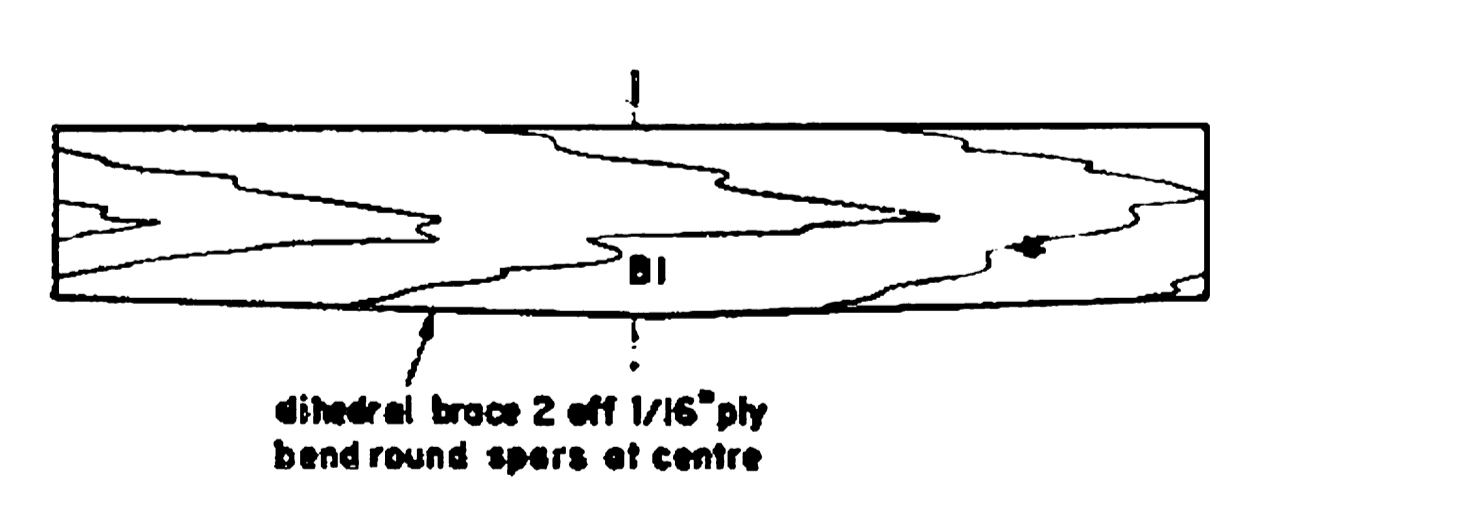

ANYMOUSE

by JOHN CHAPMAN

A 62" SPAN AEROBATIC/RACING SLOPE SOARER FOR THREE FUNCTION R/C

© RADIO MODELLER 64 Wellington Road, Hampton Hill, Middlesex

CONTROL SURFACE THROWS
 aileron 1/4" each way
 elevators 1/4" + -
 rudder 2"
 approx flying weight: 2 1/2 Lbs.
 wing area 710 sq inches