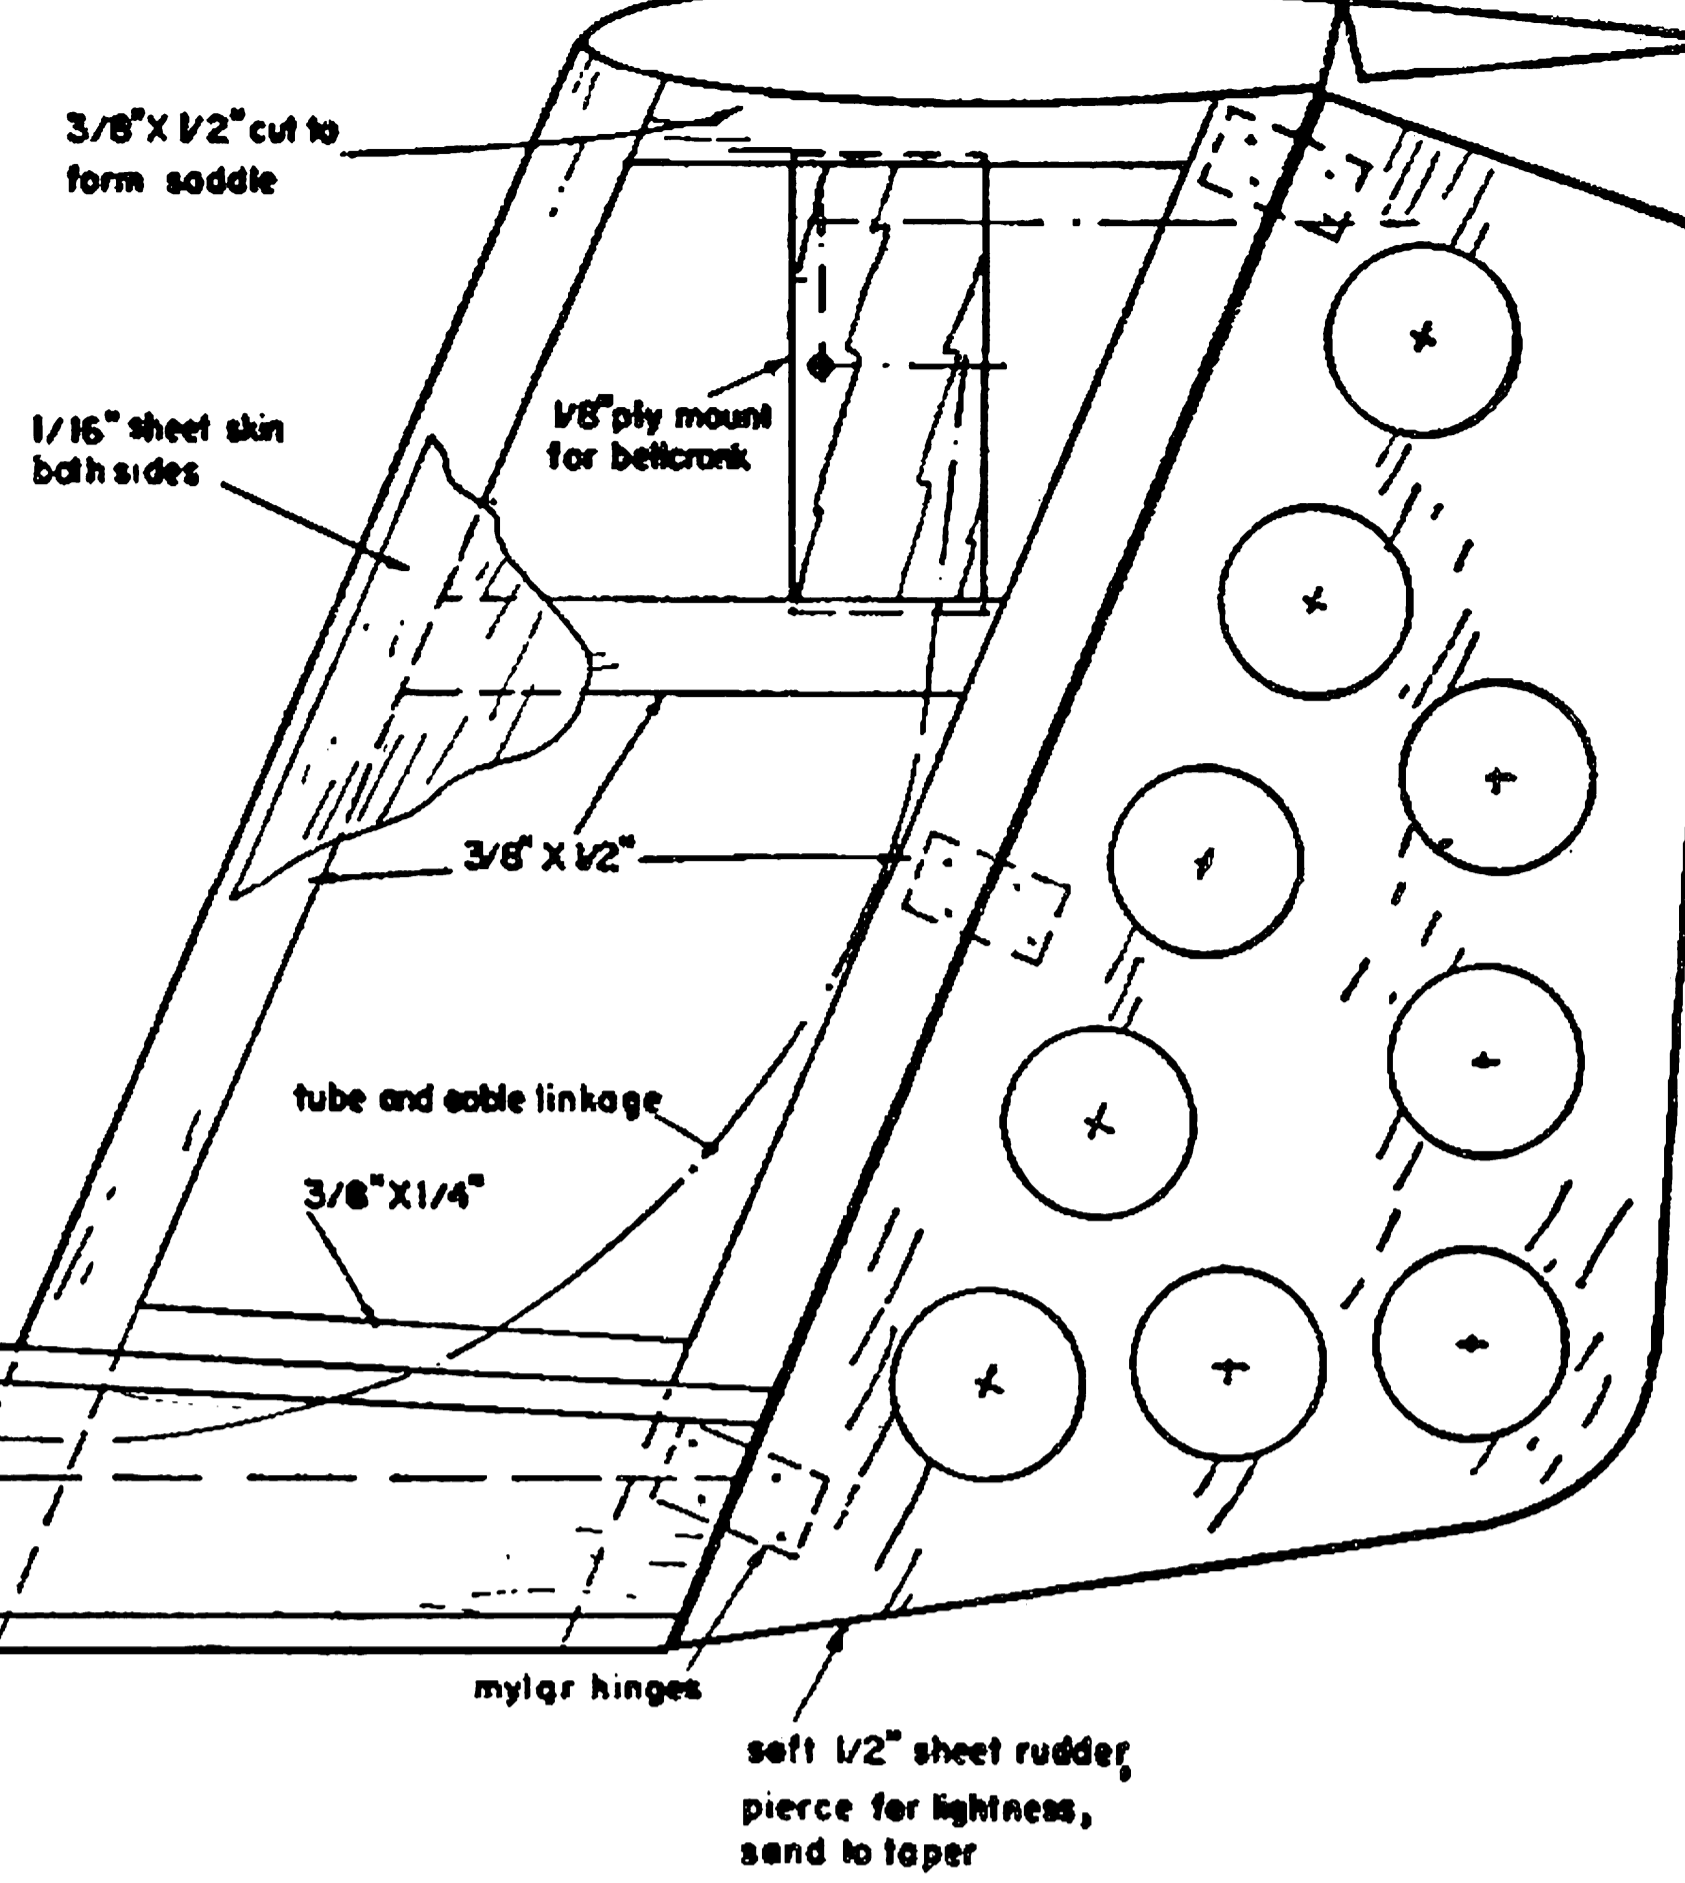

ANYMOUSE

by JOHN CHAPMAN

A 62" SPAN AEROBATIC/RACING SLOPE SOARER FOR THREE FUNCTION R/C

© RADIO MODELLER 64 Wellington Road, Hampton Hill, Middlesex

CONTROL SURFACE THROWS
 aileron 1/4" each way
 elevators 1/4" + -
 rudder 2"
 approx flying weight: 2 1/2 Lbs.
 wing area 710 sq inches