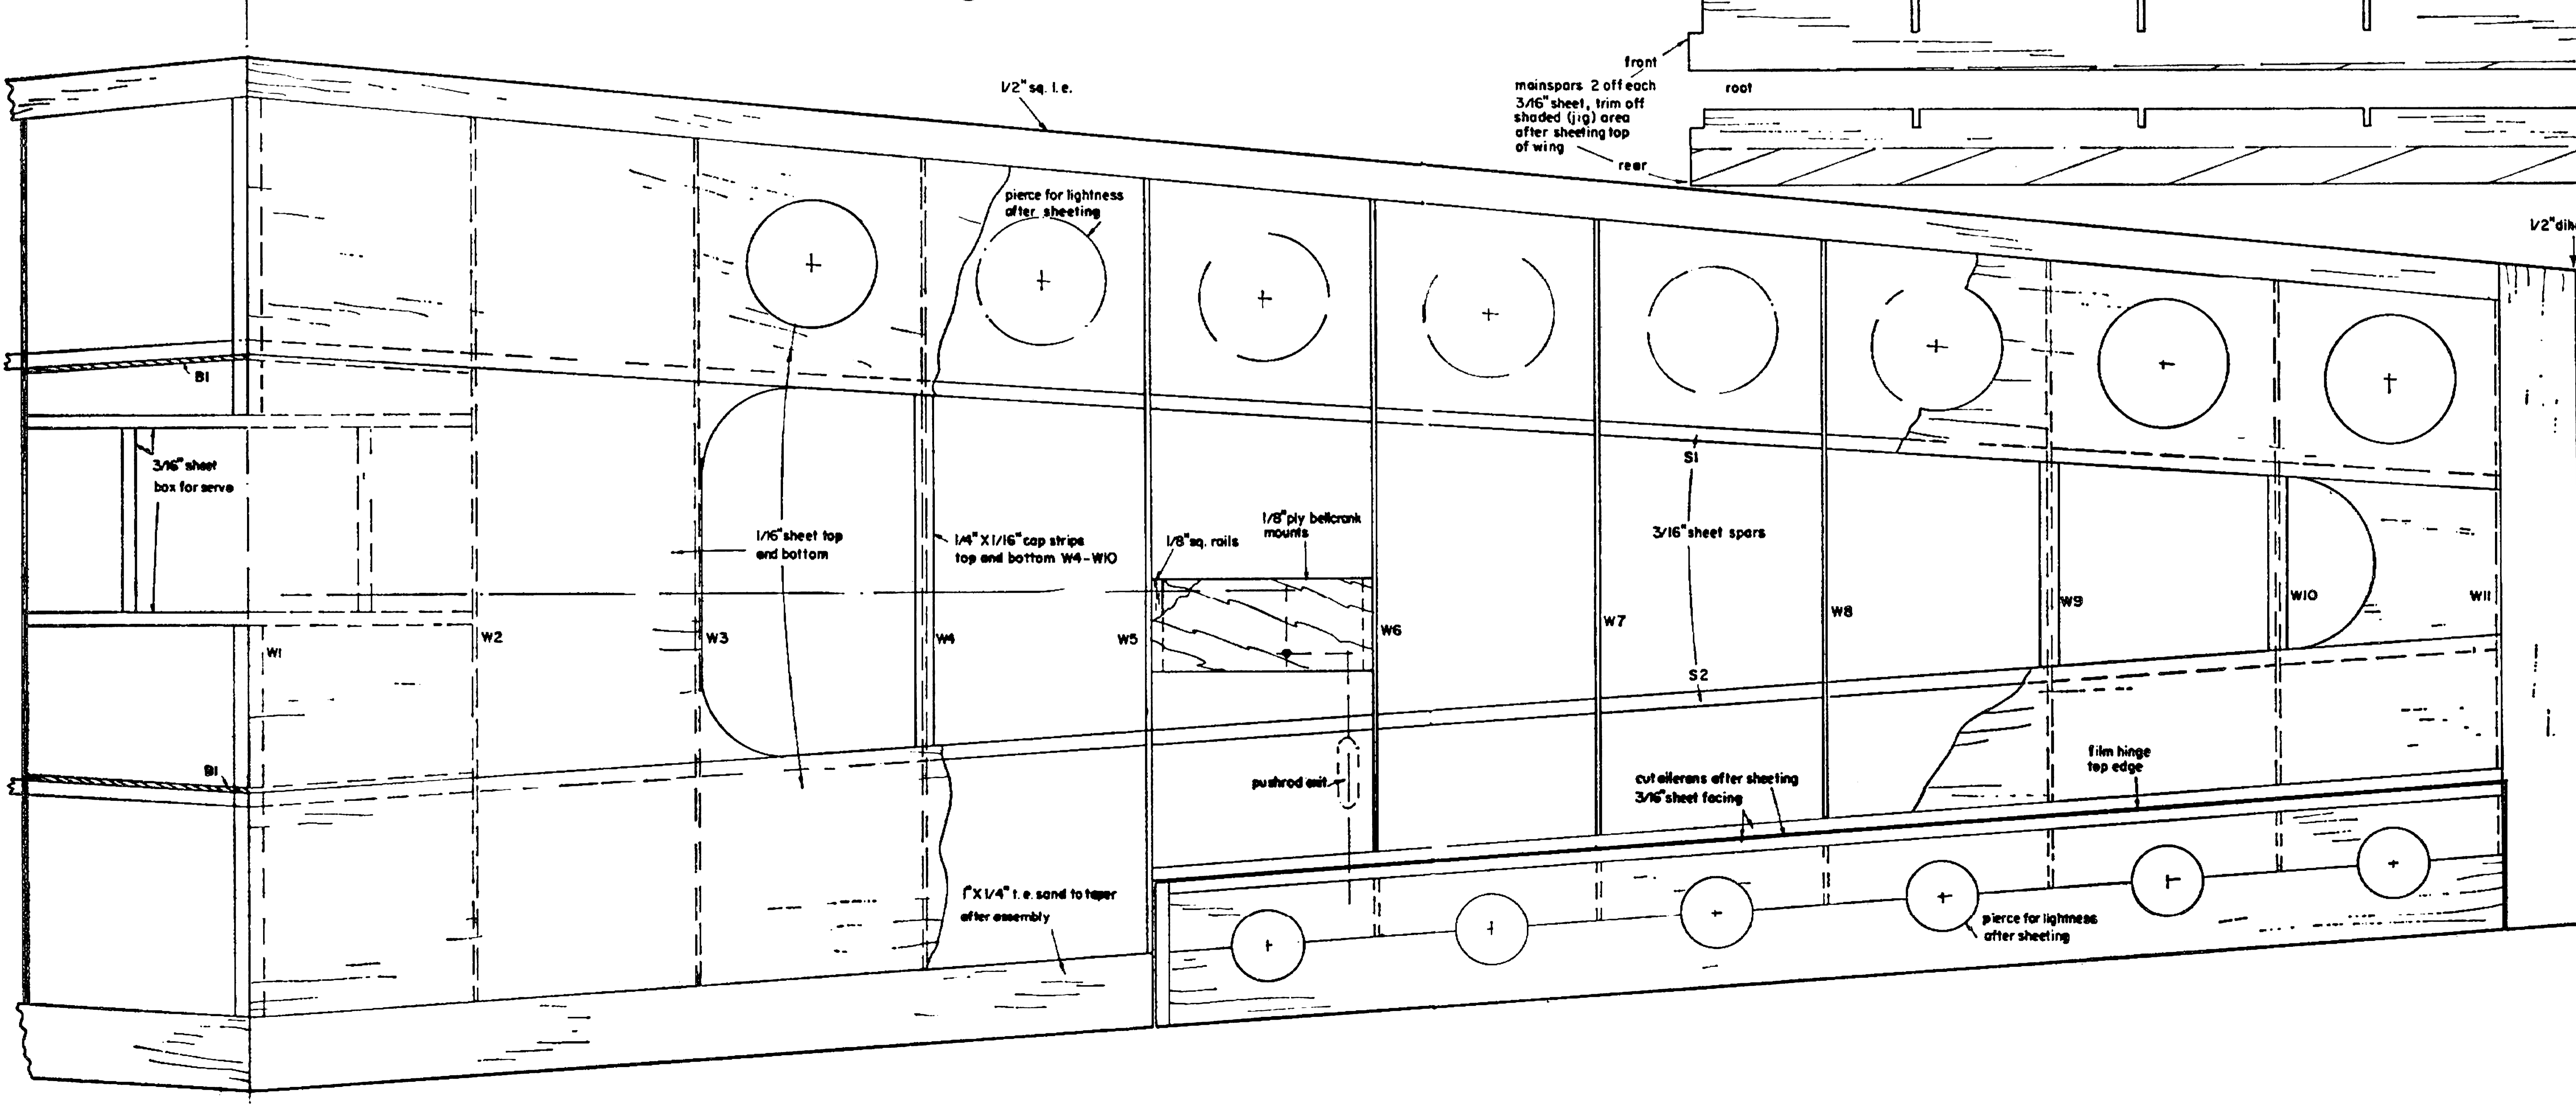

ANYMOUSE

by JOHN CHAPMAN

A 62" SPAN AEROBATIC/RACING SLOPE SOARER FOR THREE FUNCTION R/C

© RADIO MODELLER 64 Wellington Road, Hampton Hill, Middlesex

CONTROL SURFACE THROWS
 aileron 1/4" each way
 elevators 1/4" + -
 rudder 2"
 approx flying weight: 2 1/2 Lbs.
 wing area 710 sq inches