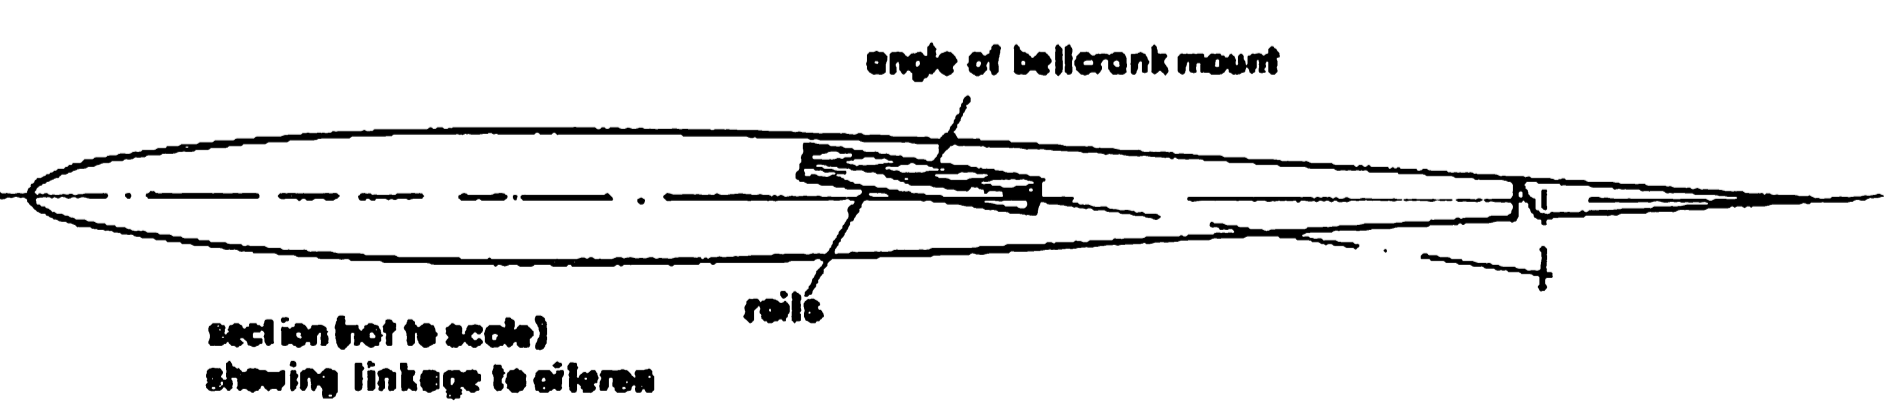

ANYMOUSE

by JOHN CHAPMAN

A 62" SPAN AEROBATIC/RACING SLOPE SOARER FOR THREE FUNCTION R/C

© RADIO MODELLER 64 Wellington Road, Hampton Hill, Middlesex

CONTROL SURFACE THROWS
 aileron 1/4" each way
 elevators 1/4" + -
 rudder 2"
 approx flying weight: 2 1/2 Lbs.
 wing area 710 sq inches