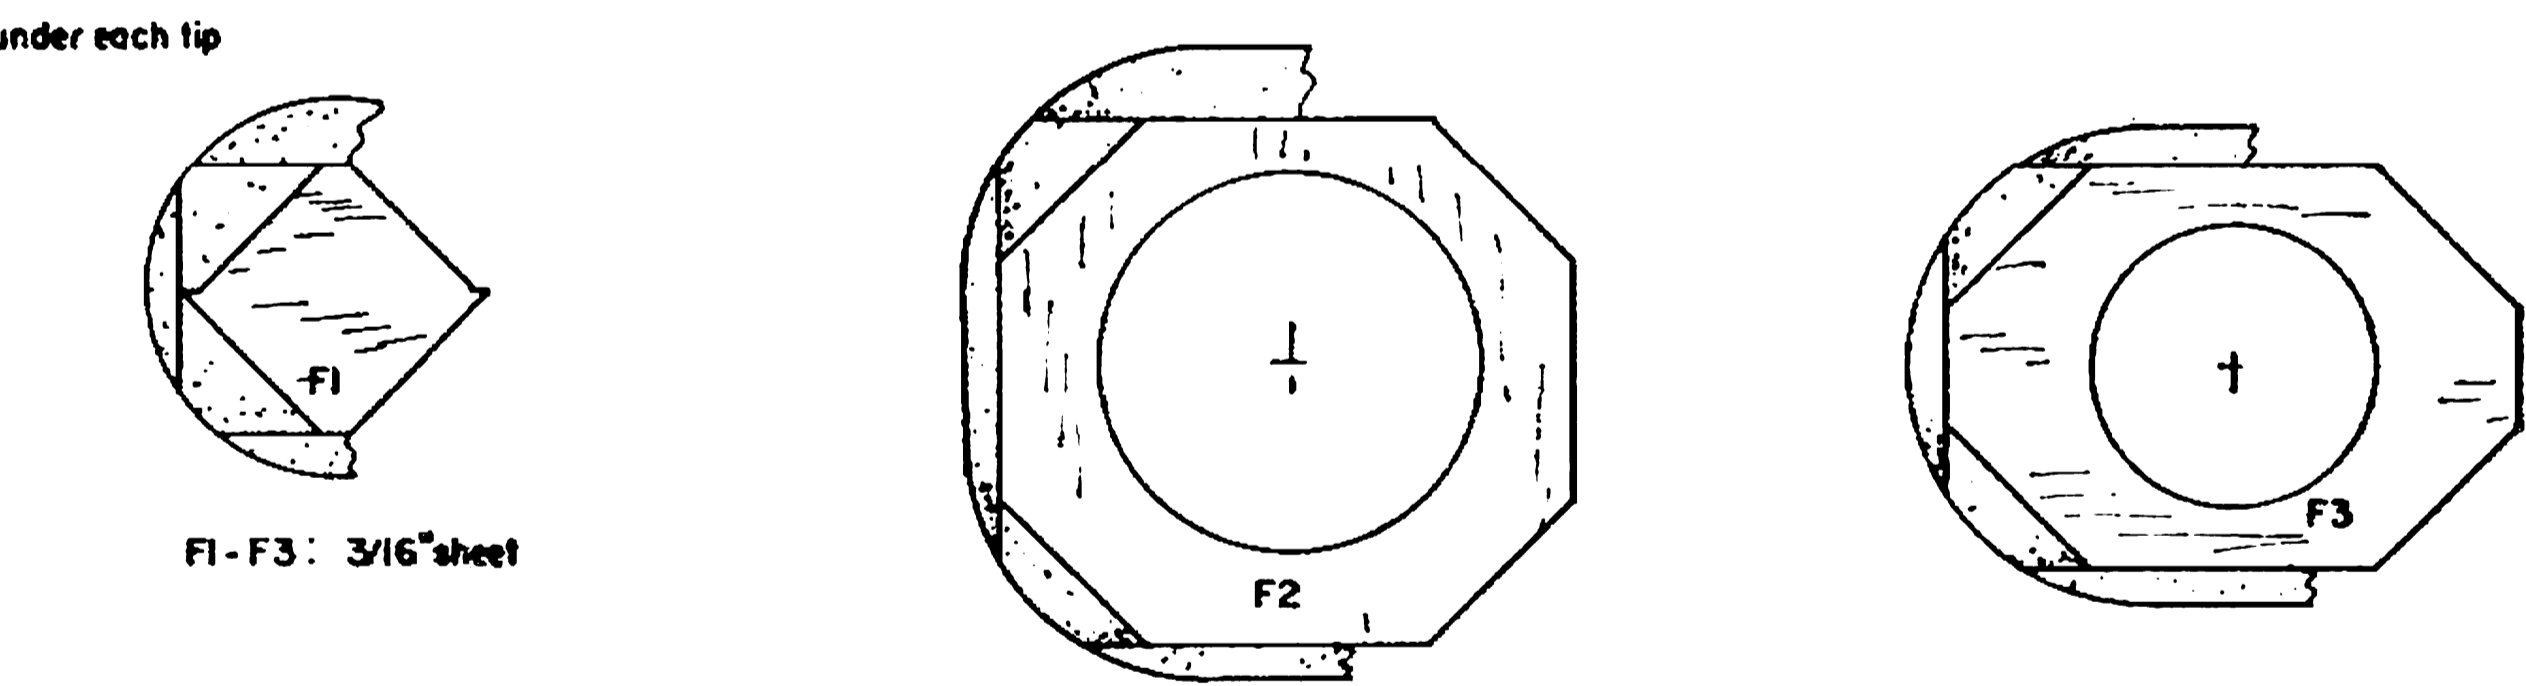

ANYMOUSE

by JOHN CHAPMAN

A 62" SPAN AEROBATIC/RACING SLOPE SOARER FOR THREE FUNCTION R/C

© RADIO MODELLER 64 Wellington Road, Hampton Hill, Middlesex

CONTROL SURFACE THROWS
 aileron 1/4" each way
 elevators 1/4" + -
 rudder 2"
 approx flying weight: 2 1/2 Lbs.
 wing area 710 sq inches