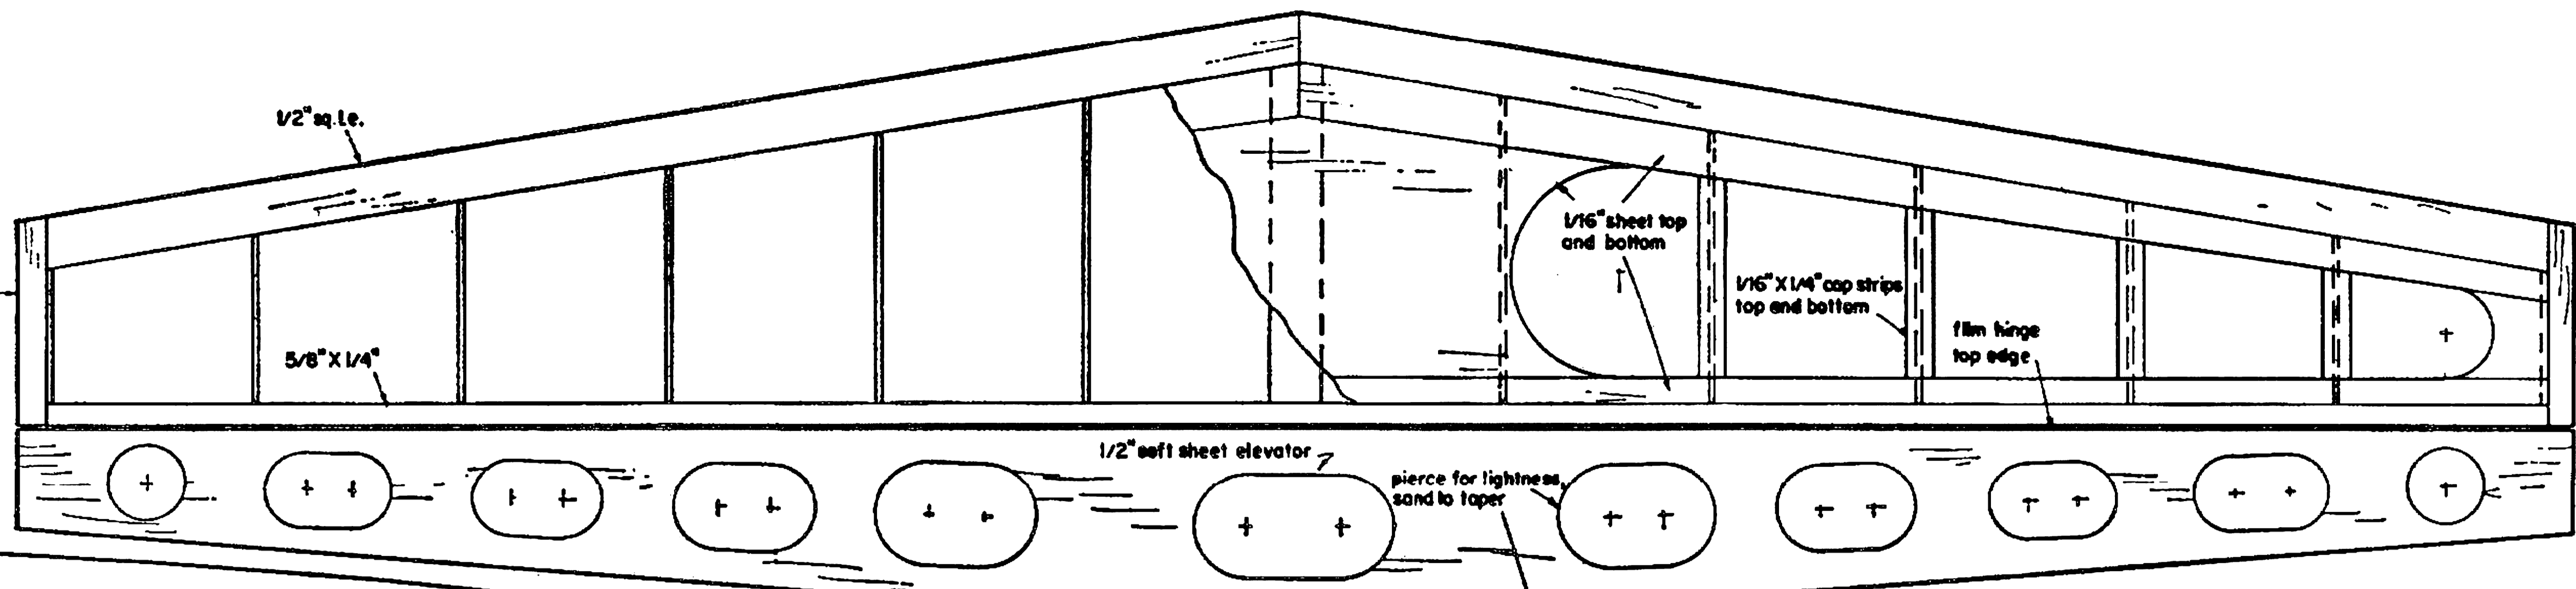

ANYMOUSE

by JOHN CHAPMAN

A 62" SPAN AEROBATIC/RACING SLOPE SOARER FOR THREE FUNCTION R/C

© RADIO MODELLER 64 Wellington Road, Hampton Hill, Middlesex

CONTROL SURFACE THROWS
 aileron 1/4" each way
 elevators 1/4" + -
 rudder 2"
 approx flying weight: 2 1/2 Lbs.
 wing area 710 sq inches