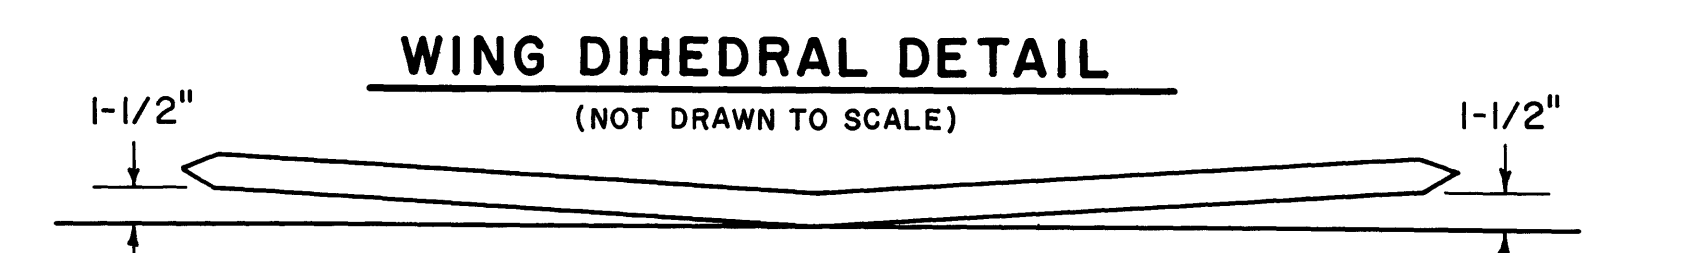

WING TIP CROSS-SECTIONS

PART NUMBER BS20POI SIDE 2- WING PLAN

BIG STIK 20

DESIGNED BY DON ANDERSON DRAWN BY JIM SCHMIDT
INKED BY SELAH PETERSON

GREAT PLANES
MODEL MANUFACTURING CO., INC.
URBANA, IL. 61801