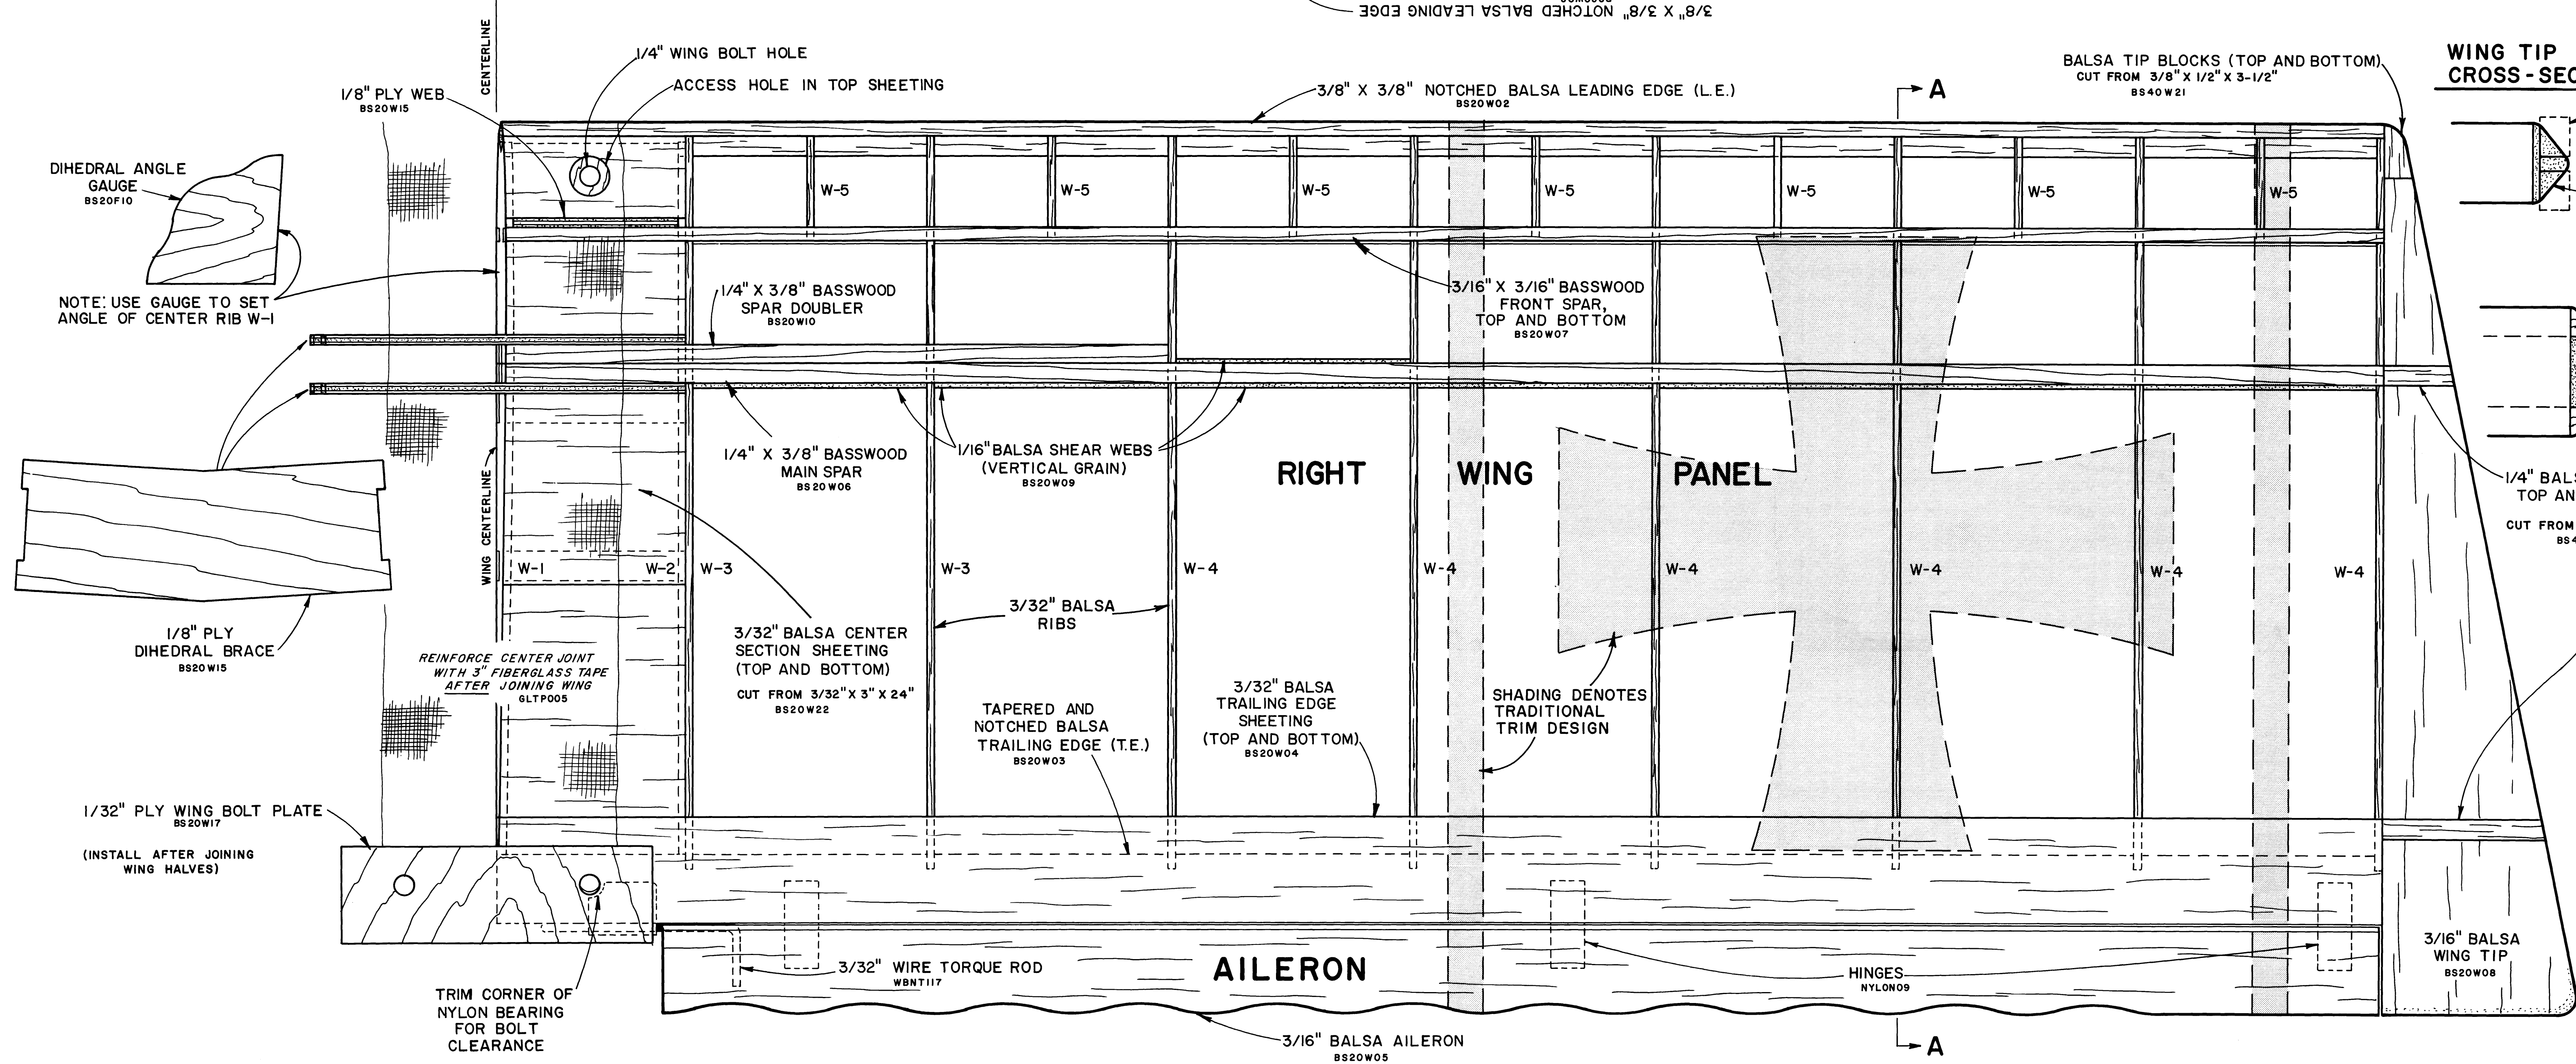

WING TIP CROSS-SECTIONS

PART NUMBER BS20POI SIDE 2- WING PLAN

BIG STIK 20

DESIGNED BY DON ANDERSON DRAWN BY JIM SCHMIDT
INKED BY SELAH PETERSON

GREAT PLANES
MODEL MANUFACTURING CO., INC.
URBANA, IL. 61801