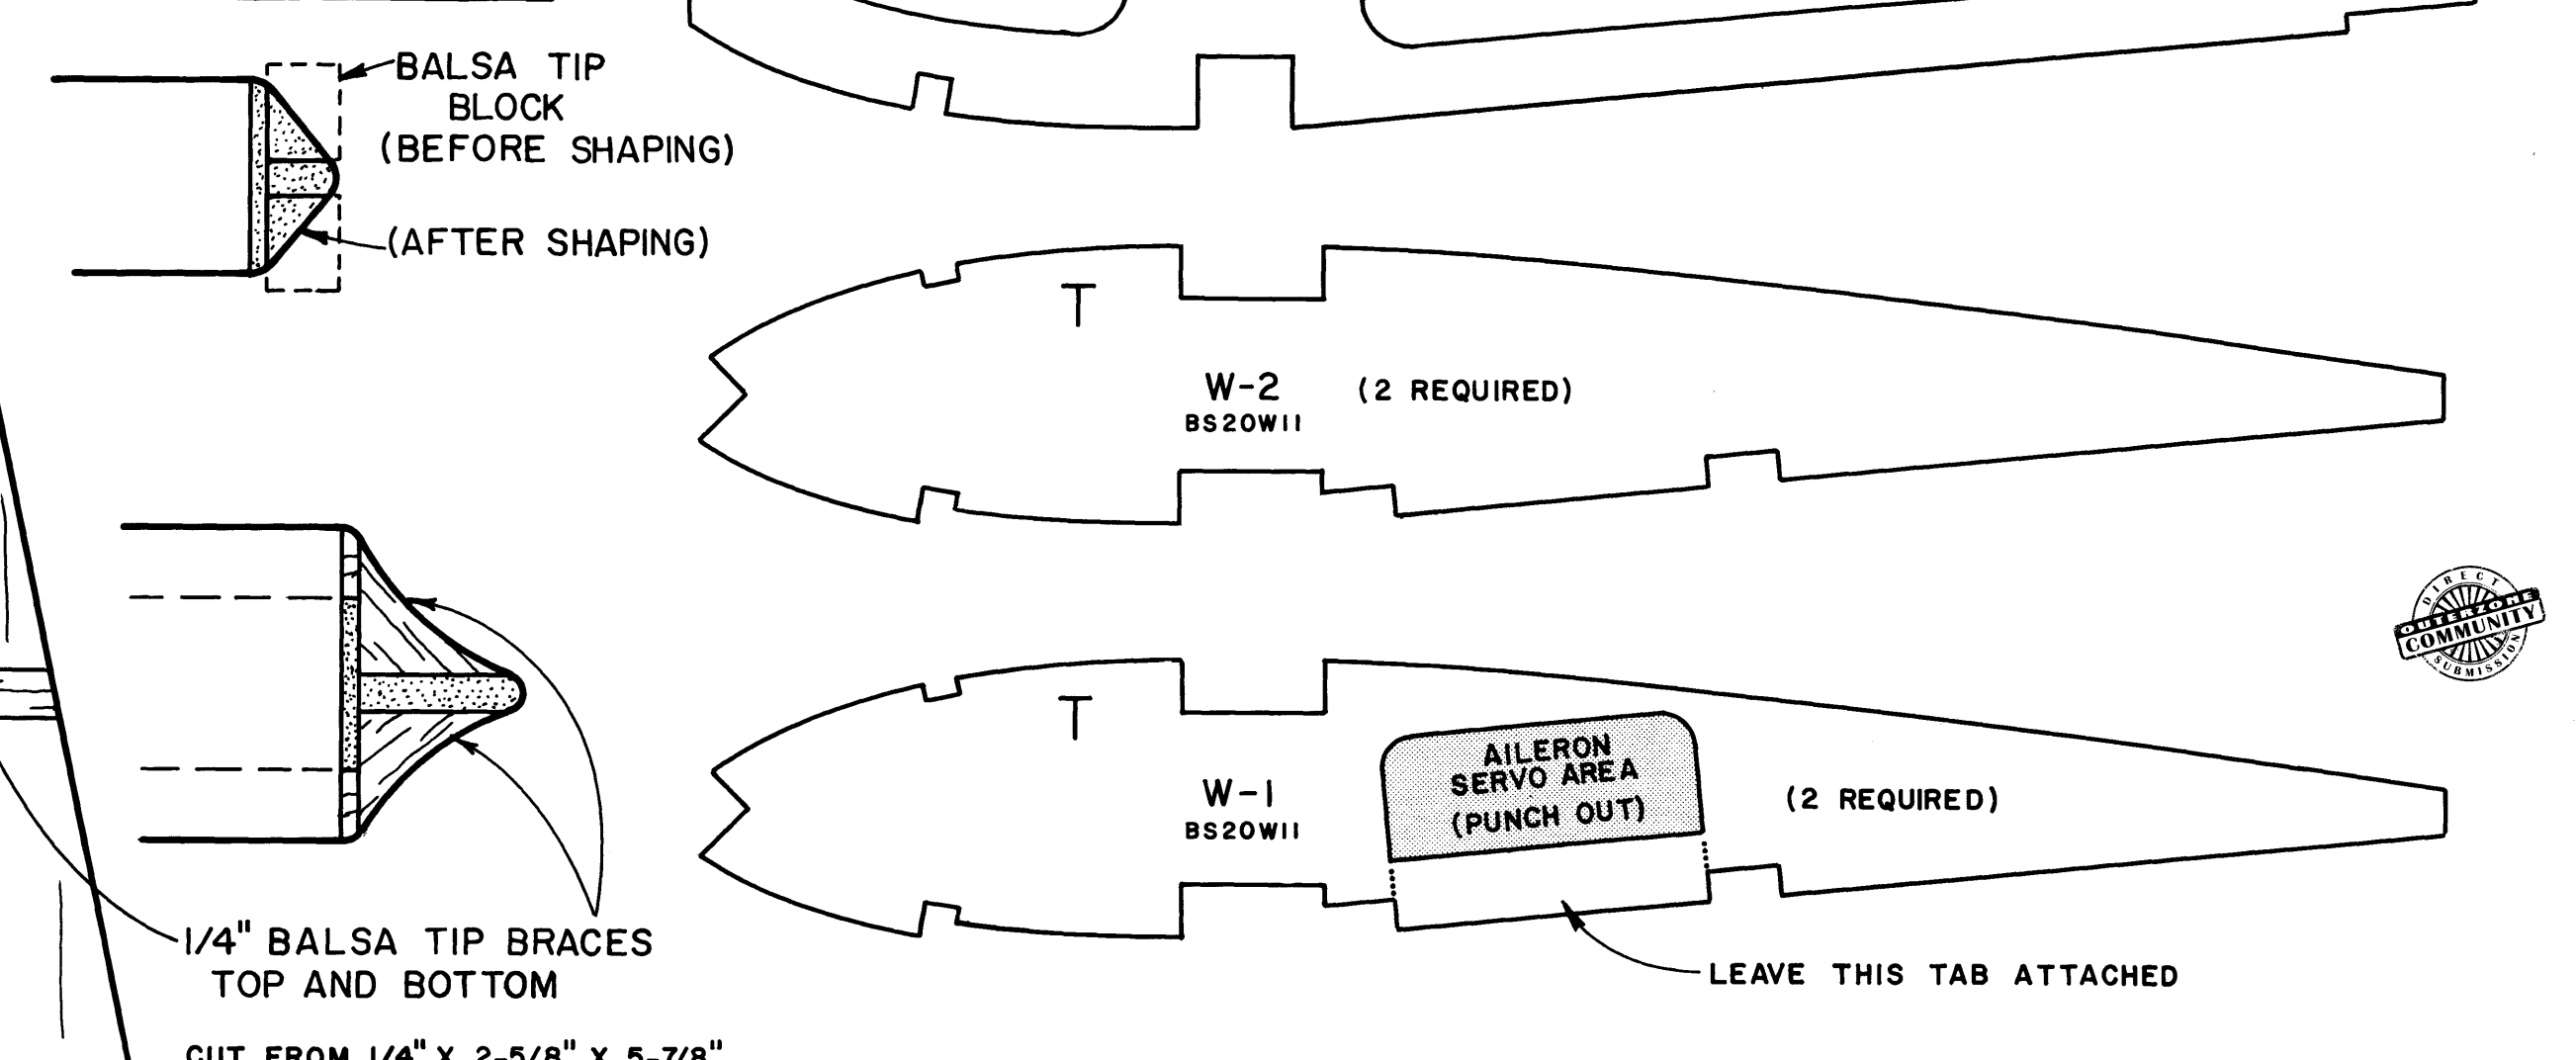

WING TIP CROSS-SECTIONS

PART NUMBER BS20POI SIDE 2- WING PLAN

BIG STIK 20

DESIGNED BY DON ANDERSON DRAWN BY JIM SCHMIDT
INKED BY SELAH PETERSON

GREAT PLANES
MODEL MANUFACTURING CO., INC.
URBANA, IL. 61801