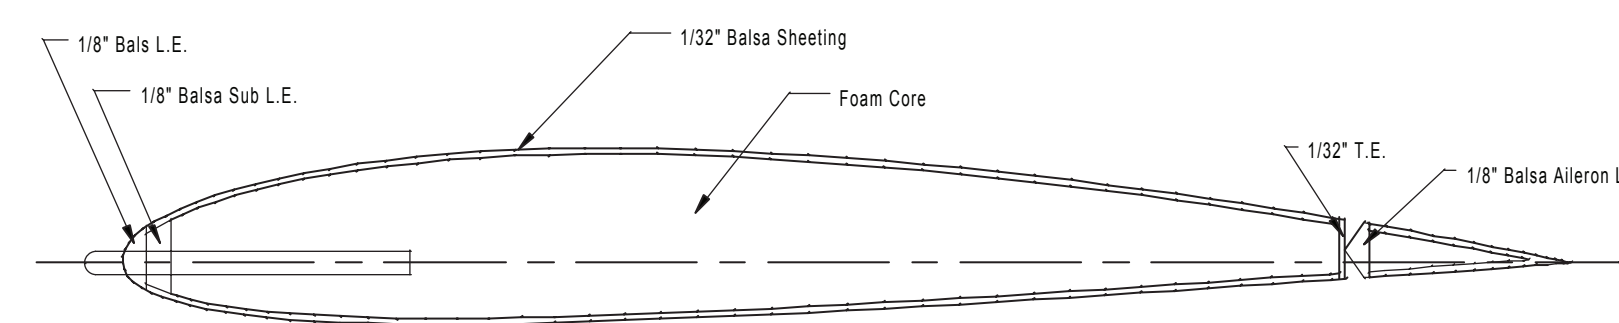

Fuselage Top View