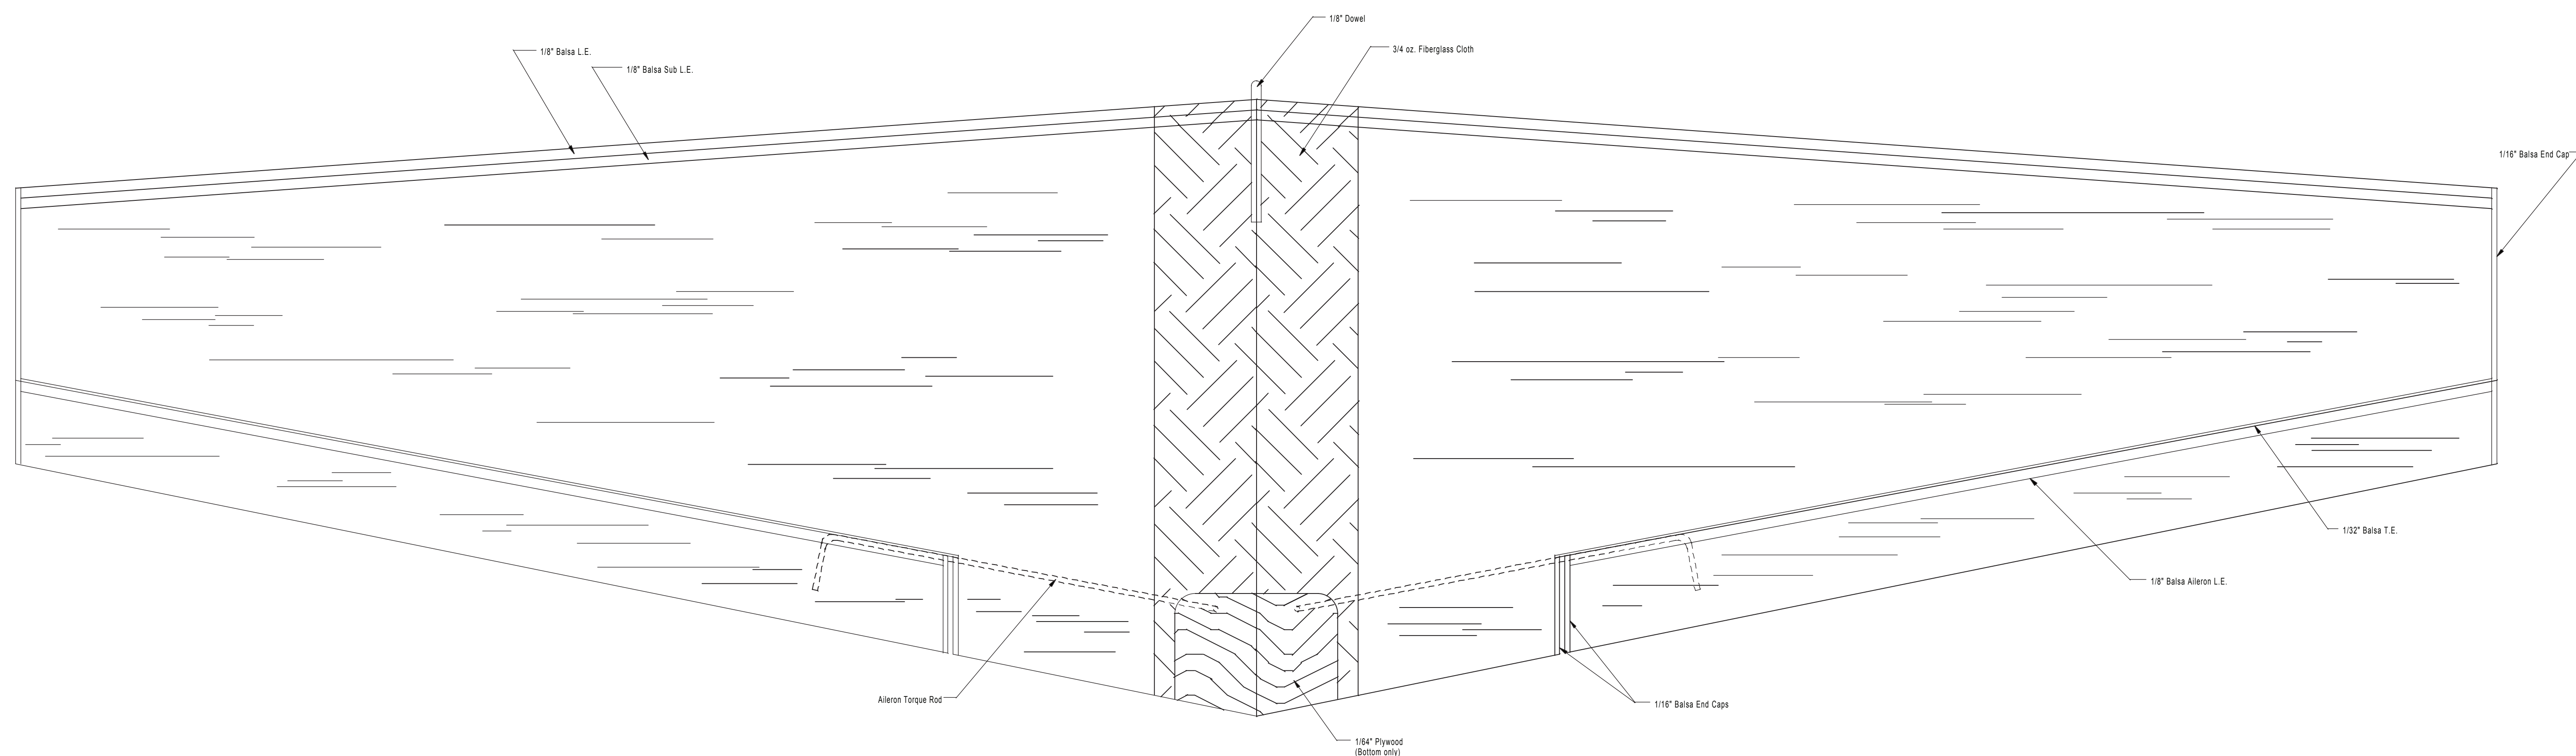

Wing Side View Detail