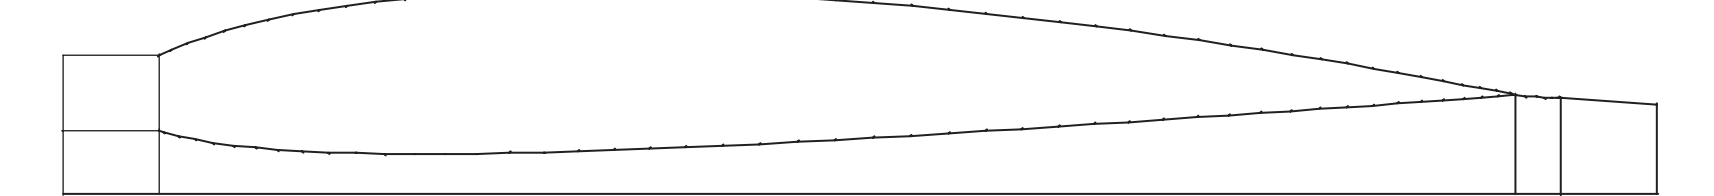

Wing Tip Template

Wing Root Template