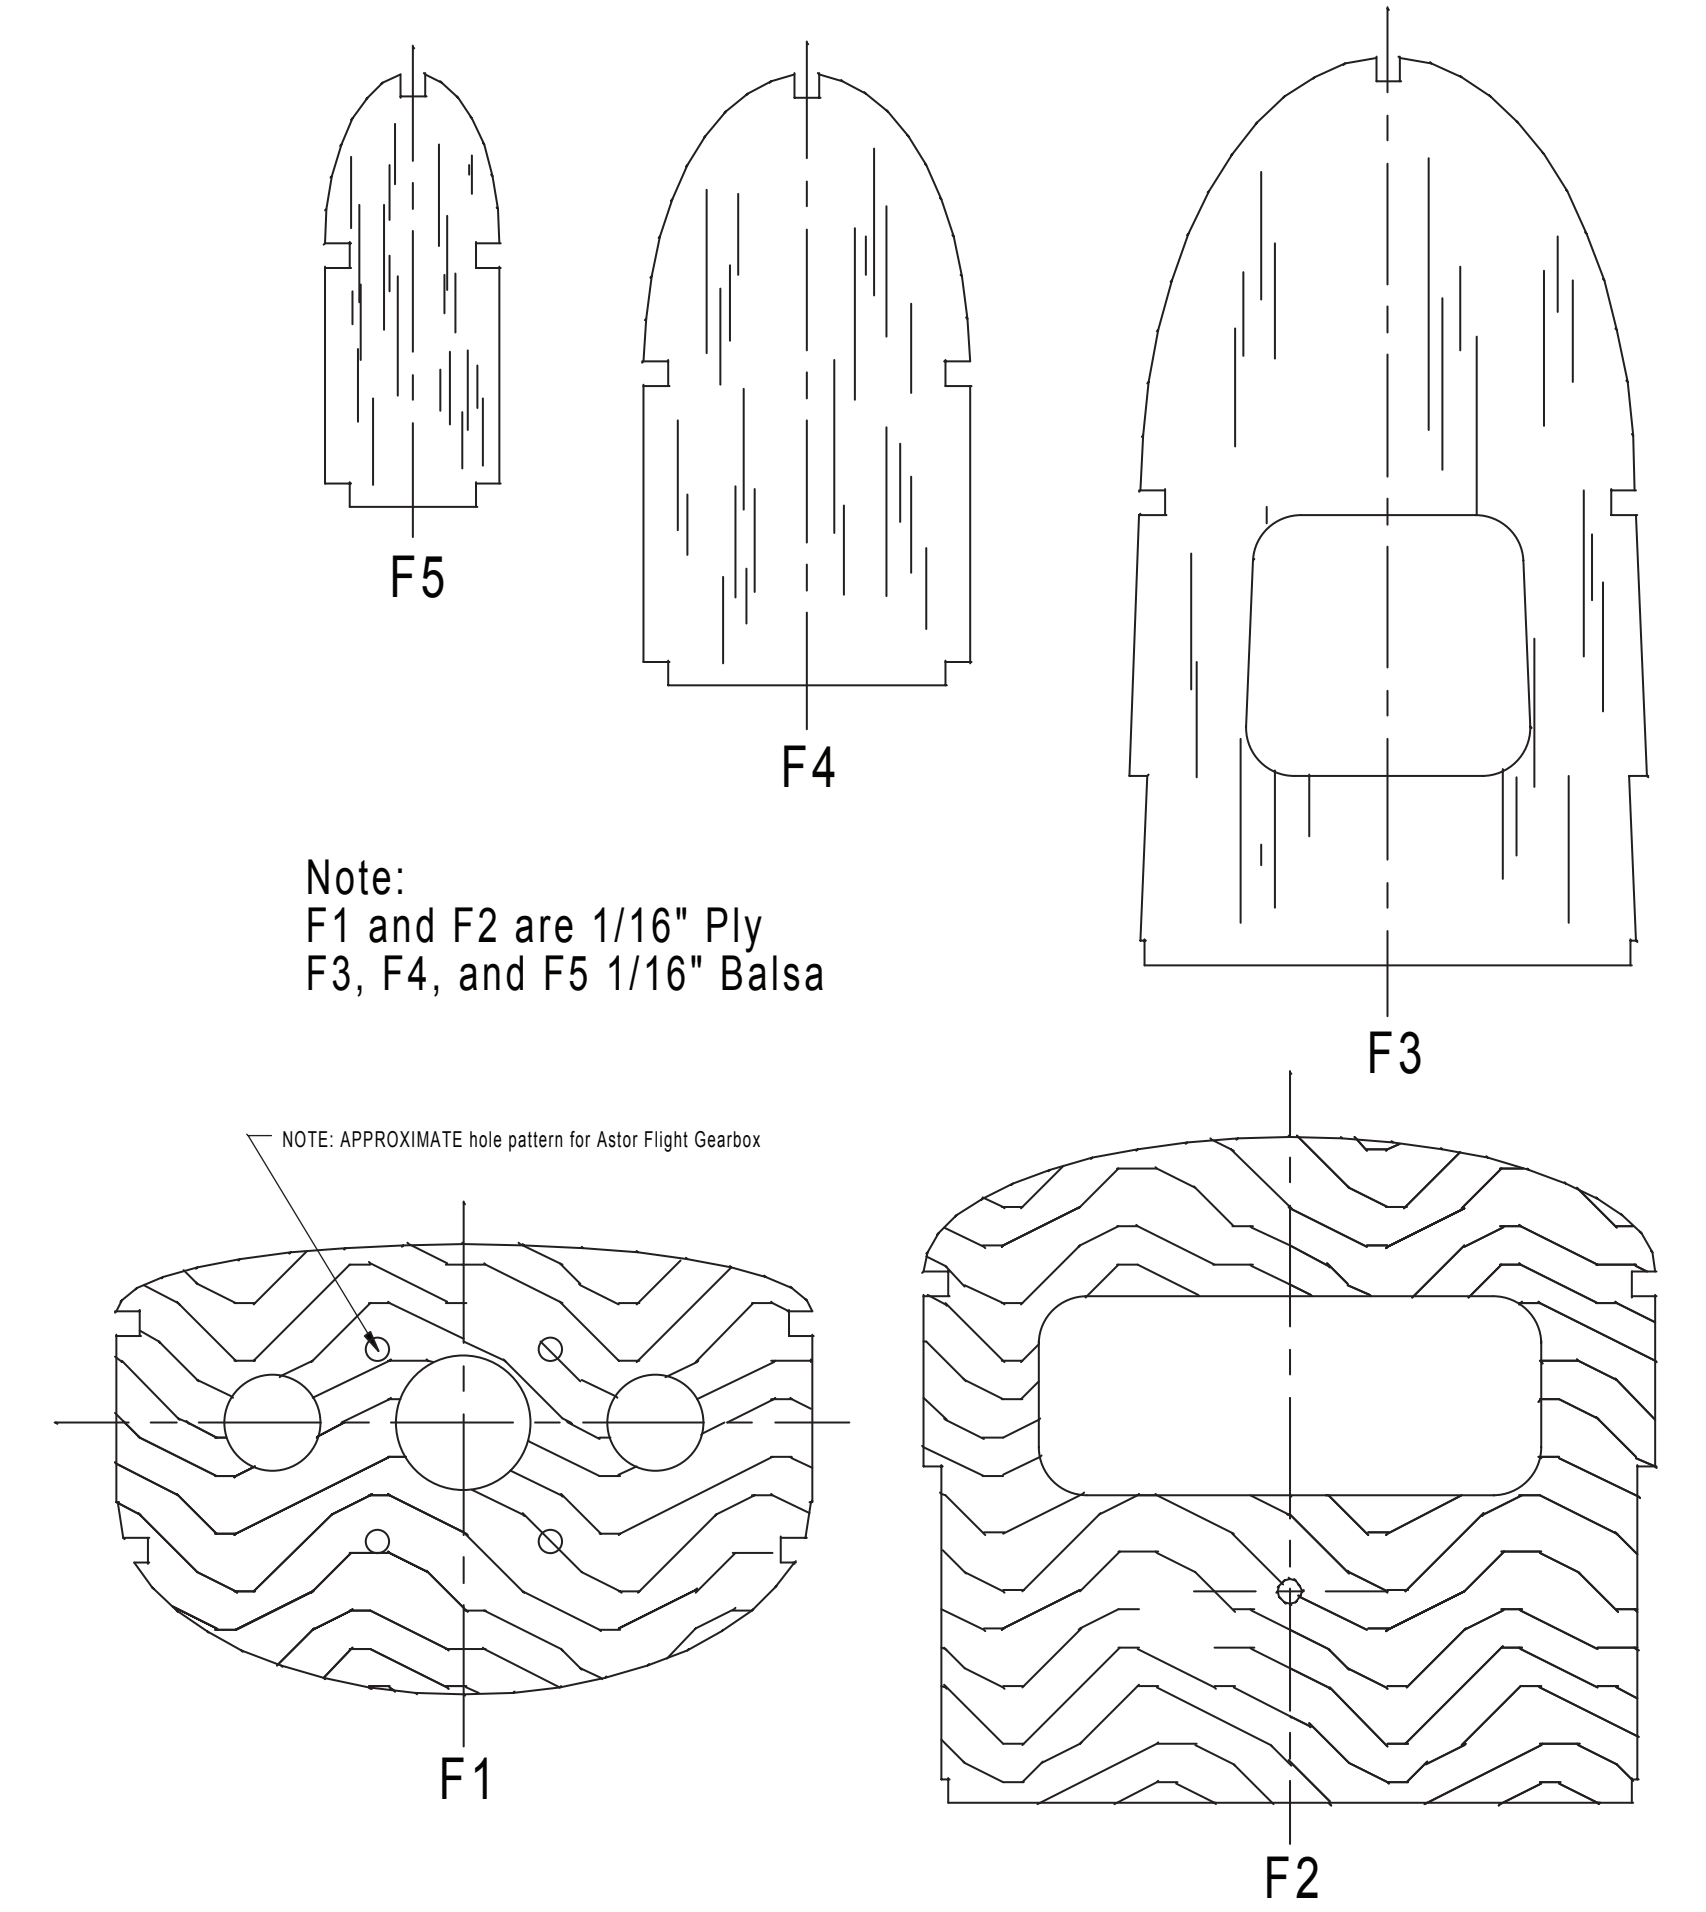

Recommended Control Throws:
Elevator: 1/8" Up and Down
Aileron: 1/8" Up and Down
Rudder: 1/2" Left and Right

Specifications:
Wing Span: 30.4 in.
Wing Area: 225 sq. in.
Weight: 25 oz.
Wing Loading: 16 oz/ sq ft.
Airfoil: NACA 2412
Length: 26 in.
Motor: Astro Flight Geared 020
Batteries: 6x500mAh to 8 x1200mAh

A Little Extra
A Miniature Aerobatic Electric

Designed By: Jim Young

Drawn By: Jim Young

All Rights Reserved

Sheet 1 of 1