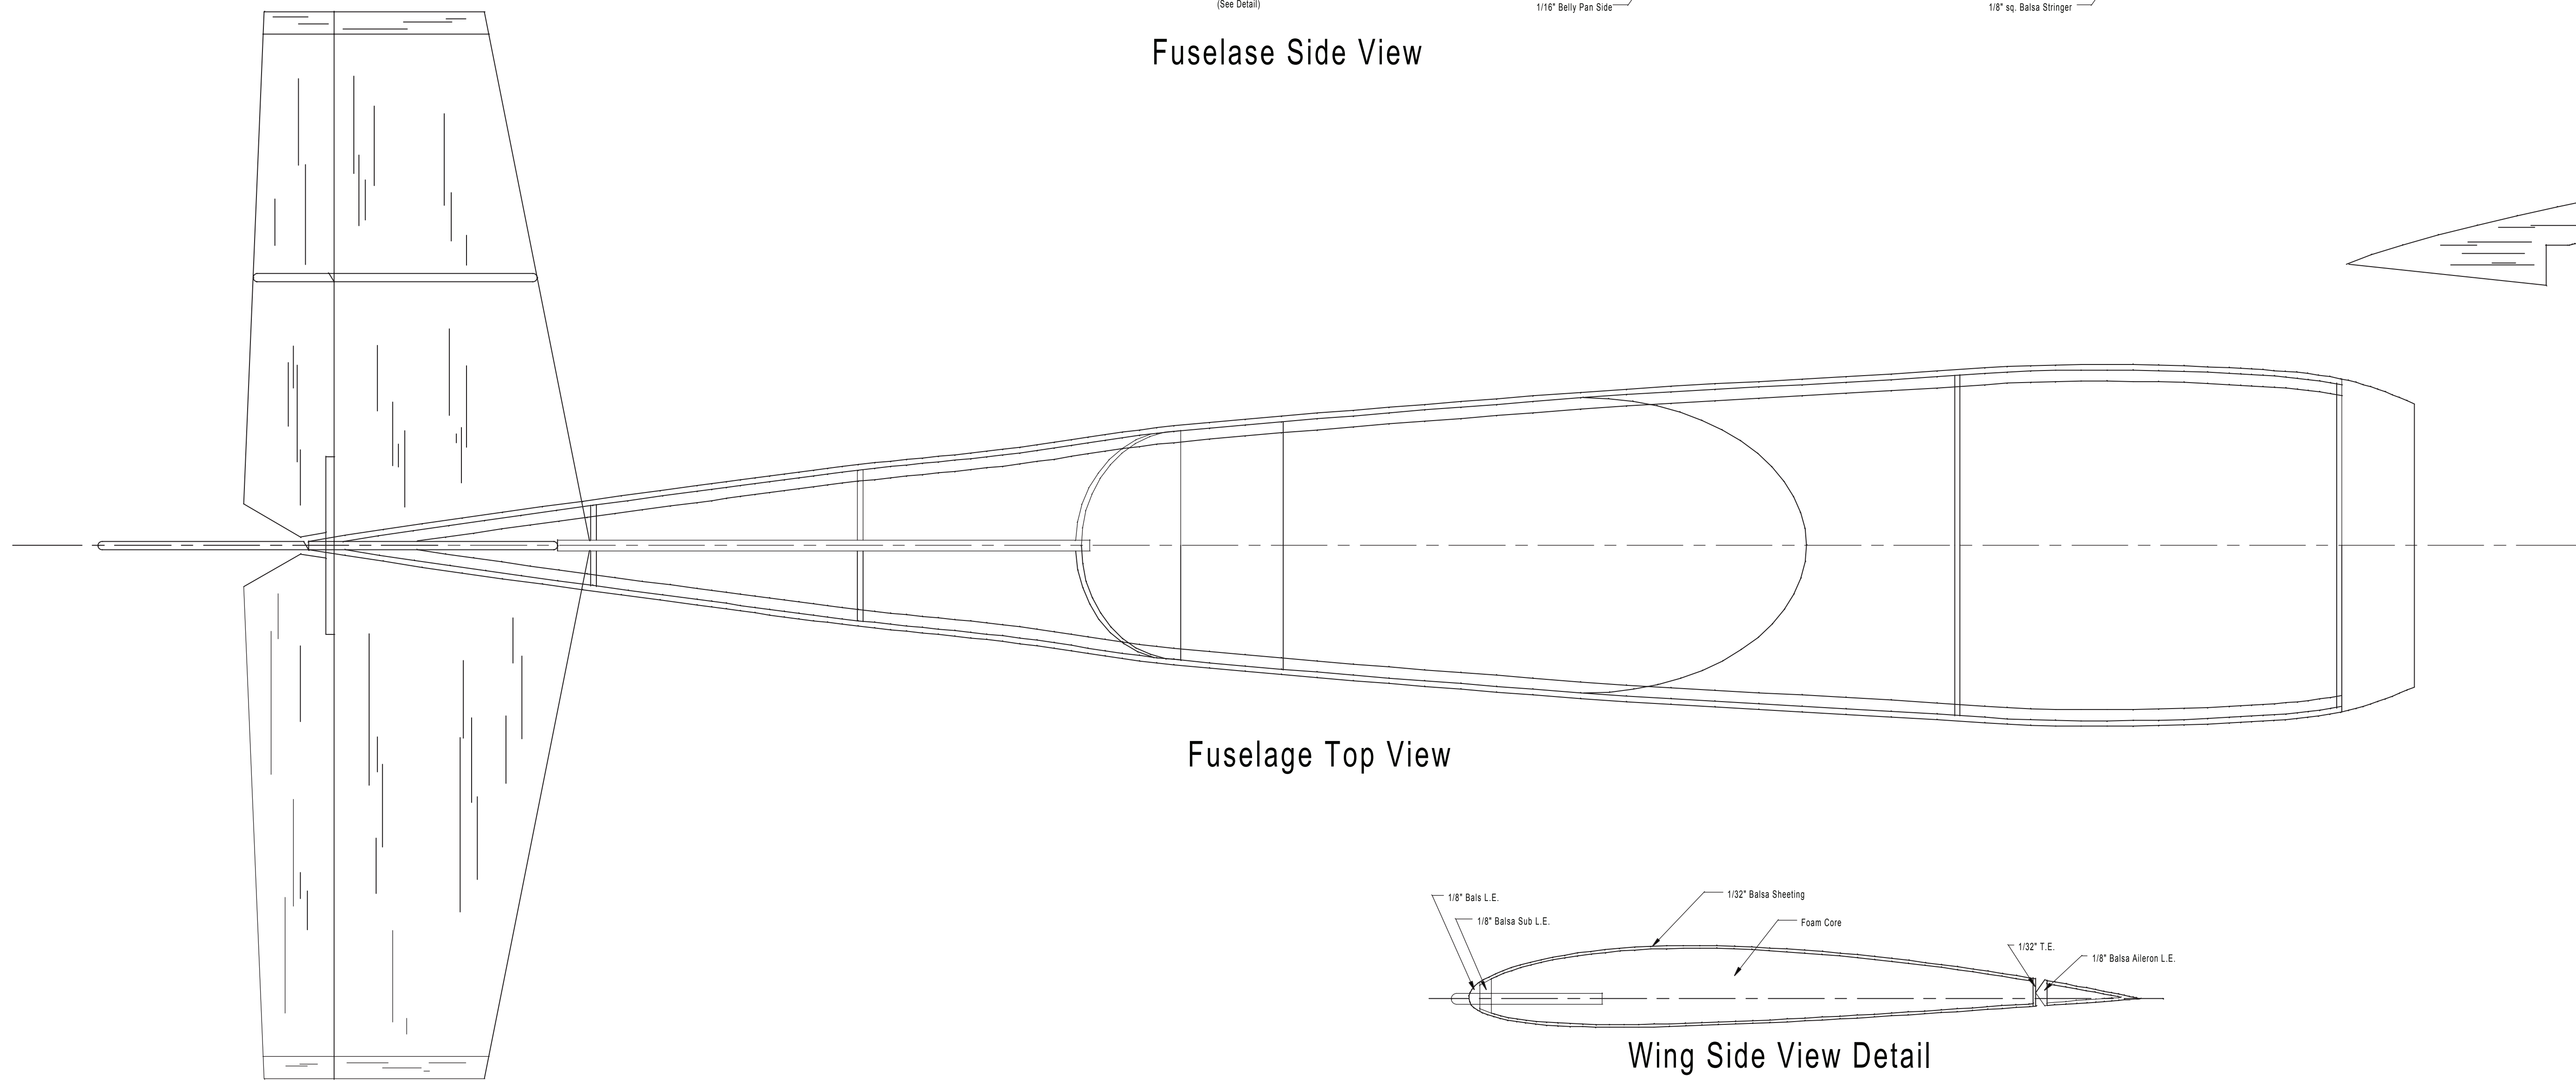

Recommended Control Throws:
Elevator: 1/8" Up and Down
Aileron: 1/8" Up and Down
Rudder: 1/2" Left and Right

Specifications:
Wing Span: 30.4 in.
Wing Area: 225 sq. in.
Weight: 25 oz.
Wing Loading: 16 oz/ sq ft.
Airfoil: NACA 2412
Length: 26 in.
Motor: Astro Flight Geared 020
Batteries: 6x500mAh to 8 x1200mAh

A Little Extra
A Miniature Aerobatic Electric

Designed By: Jim Young

Drawn By: Jim Young

All Rights Reserved

Sheet 1 of 1