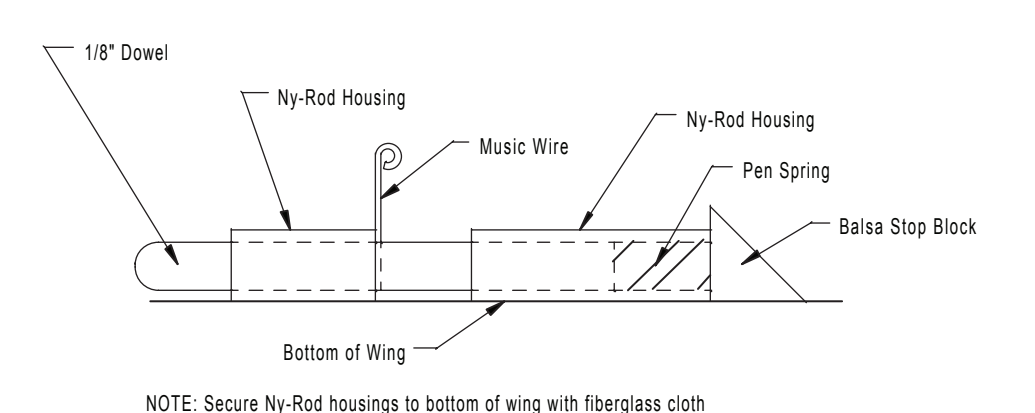

Quick Release Mechanism Detail

Recommended Control Throws:
Elevator: 1/8" Up and Down
Aileron: 1/8" Up and Down
Rudder: 1/2" Left and Right

Specifications:
Wing Span: 30.4 in.
Wing Area: 225 sq. in.
Weight: 25 oz.
Wing Loading: 16 oz/ sq ft.
Airfoil: NACA 2412
Length: 26 in.
Motor: Astro Flight Geared 020
Batteries: 6x500mAh to 8 x1200mAh

A Little Extra
A Miniature Aerobatic Electric

Designed By: Jim Young

Drawn By: Jim Young

All Rights Reserved

Sheet 1 of 1