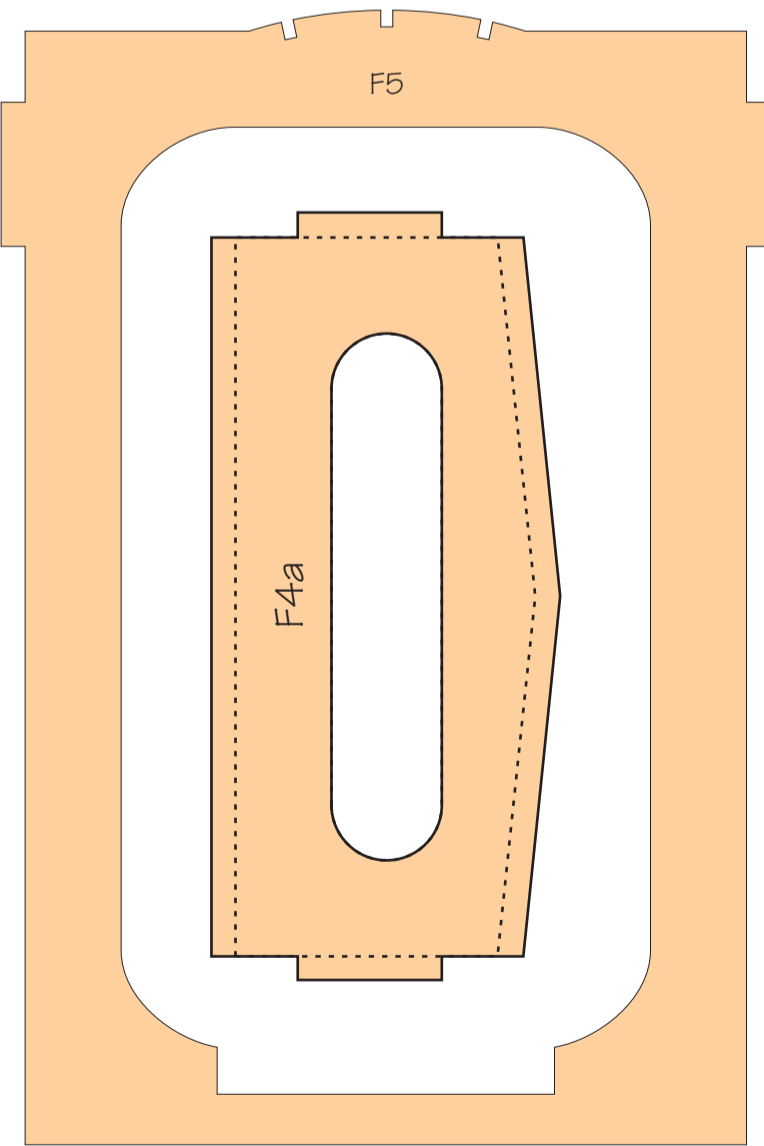

Short Scion

42" span scale model for twin IP3 or brushless

By Roly Huebsch

©2008

<http://www.rcgroups.com/forums/showthread.php?t=779938>

Short Scion

42" span scale model for twin IPS or brushless

By Roly Huebsch