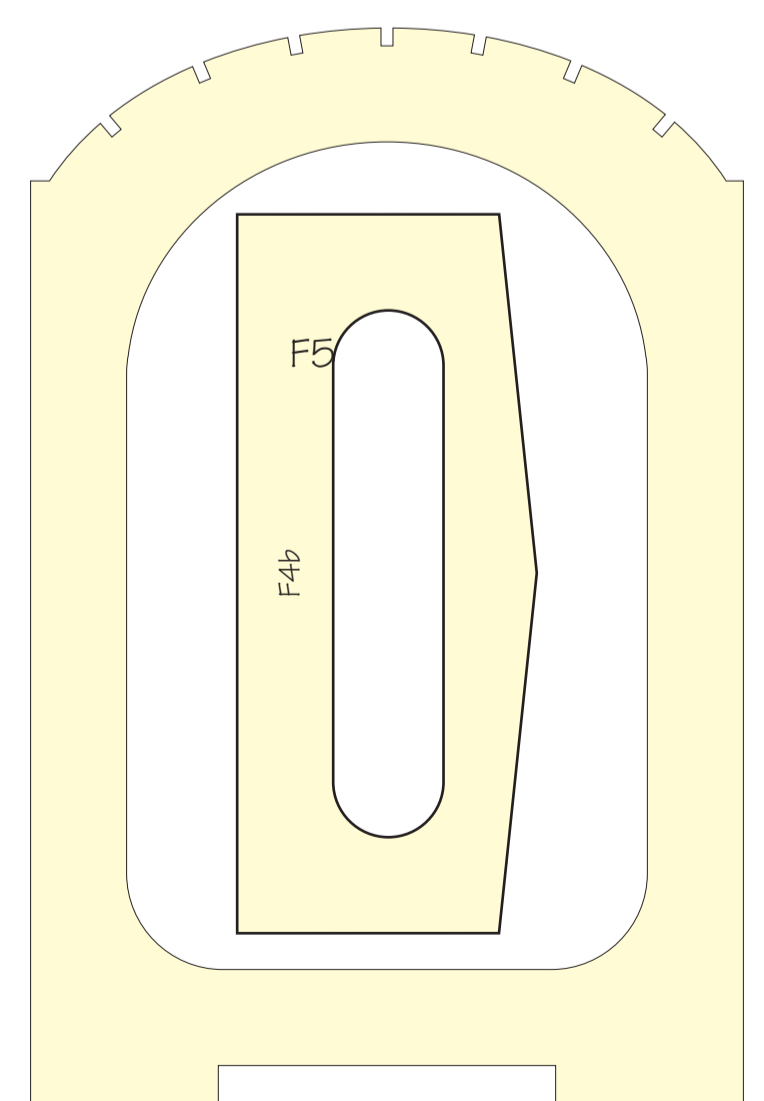

Short Scion

42" span scale model for twin IP3 or brushless

By Roly Huebsch

©2008

<http://www.rcgroups.com/forums/showthread.php?t=779938>

Short Scion

42" span scale model for twin IPS or brushless

By Roly Huebsch