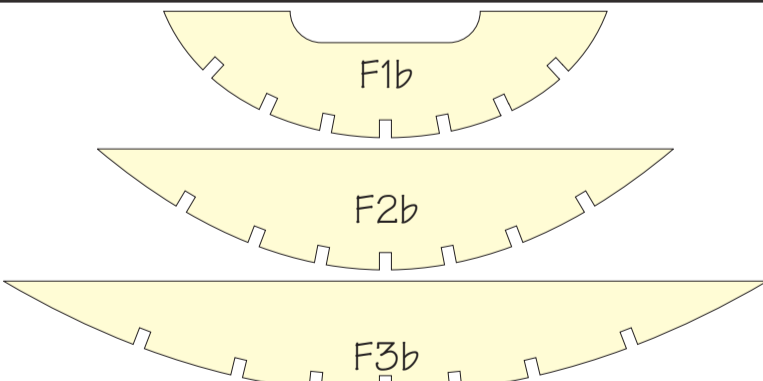

Short Scion

42" span scale model for twin IP3 or brushless

By Roly Huebsch

©2008

<http://www.rcgroups.com/forums/showthread.php?t=779938>

Short Scion

42" span scale model for twin IPS or brushless

By Roly Huebsch