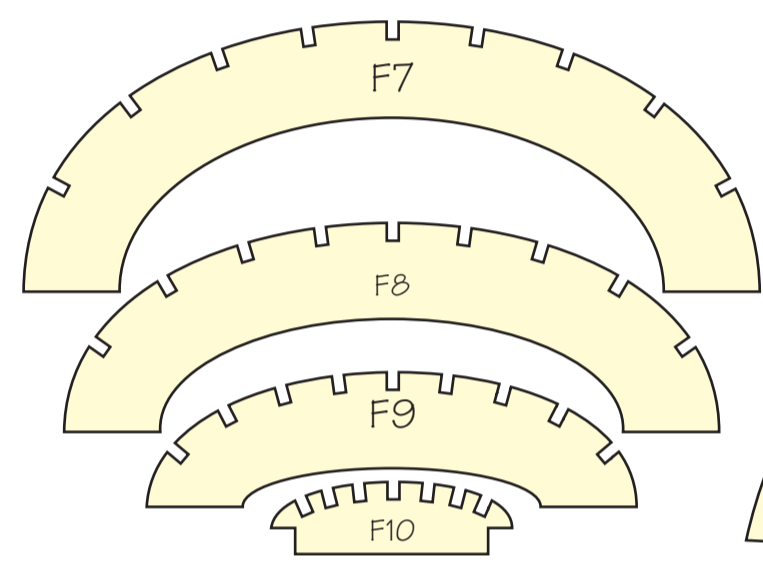

Short Scion

42" span scale model for twin IP3 or brushless

By Roly Huebsch

©2008

<http://www.rcgroups.com/forums/showthread.php?t=779938>

Short Scion

42" span scale model for twin IPS or brushless

By Roly Huebsch