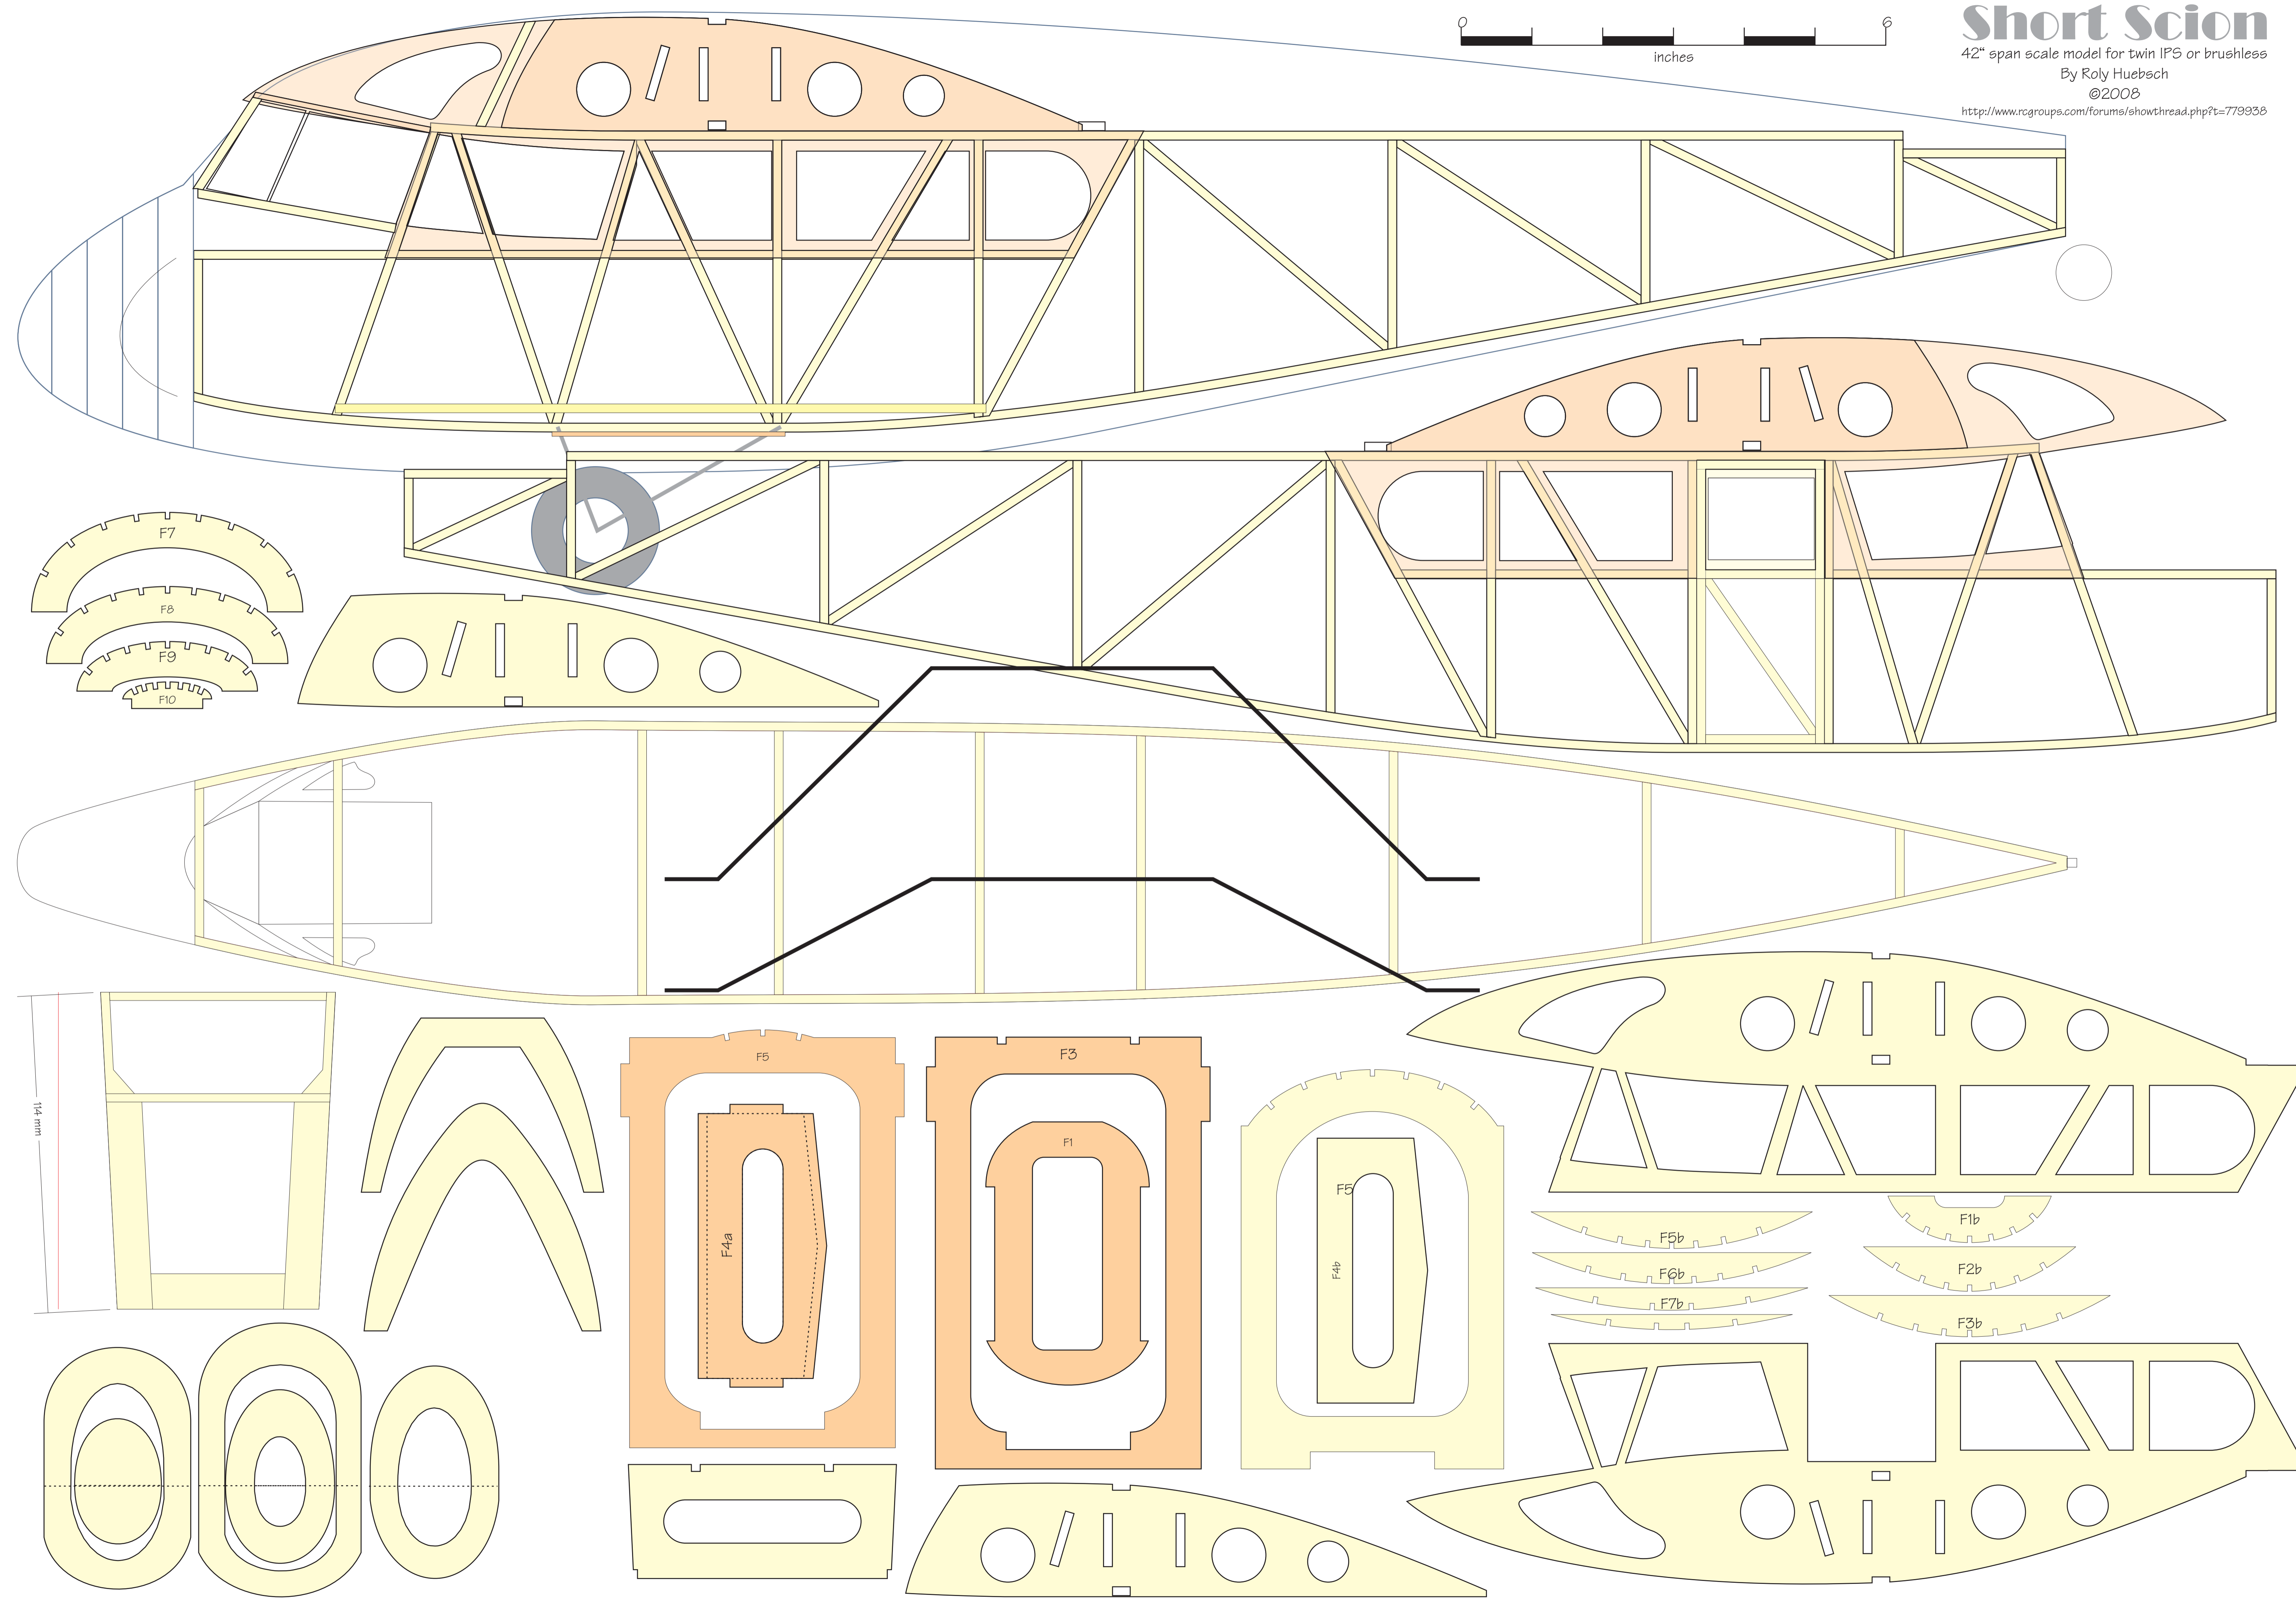

Short Scion

42" span scale model for twin IP3 or brushless

By Roly Huebsch

©2008

<http://www.rcgroups.com/forums/showthread.php?t=779938>

Short Scion

42" span scale model for twin IPS or brushless

By Roly Huebsch