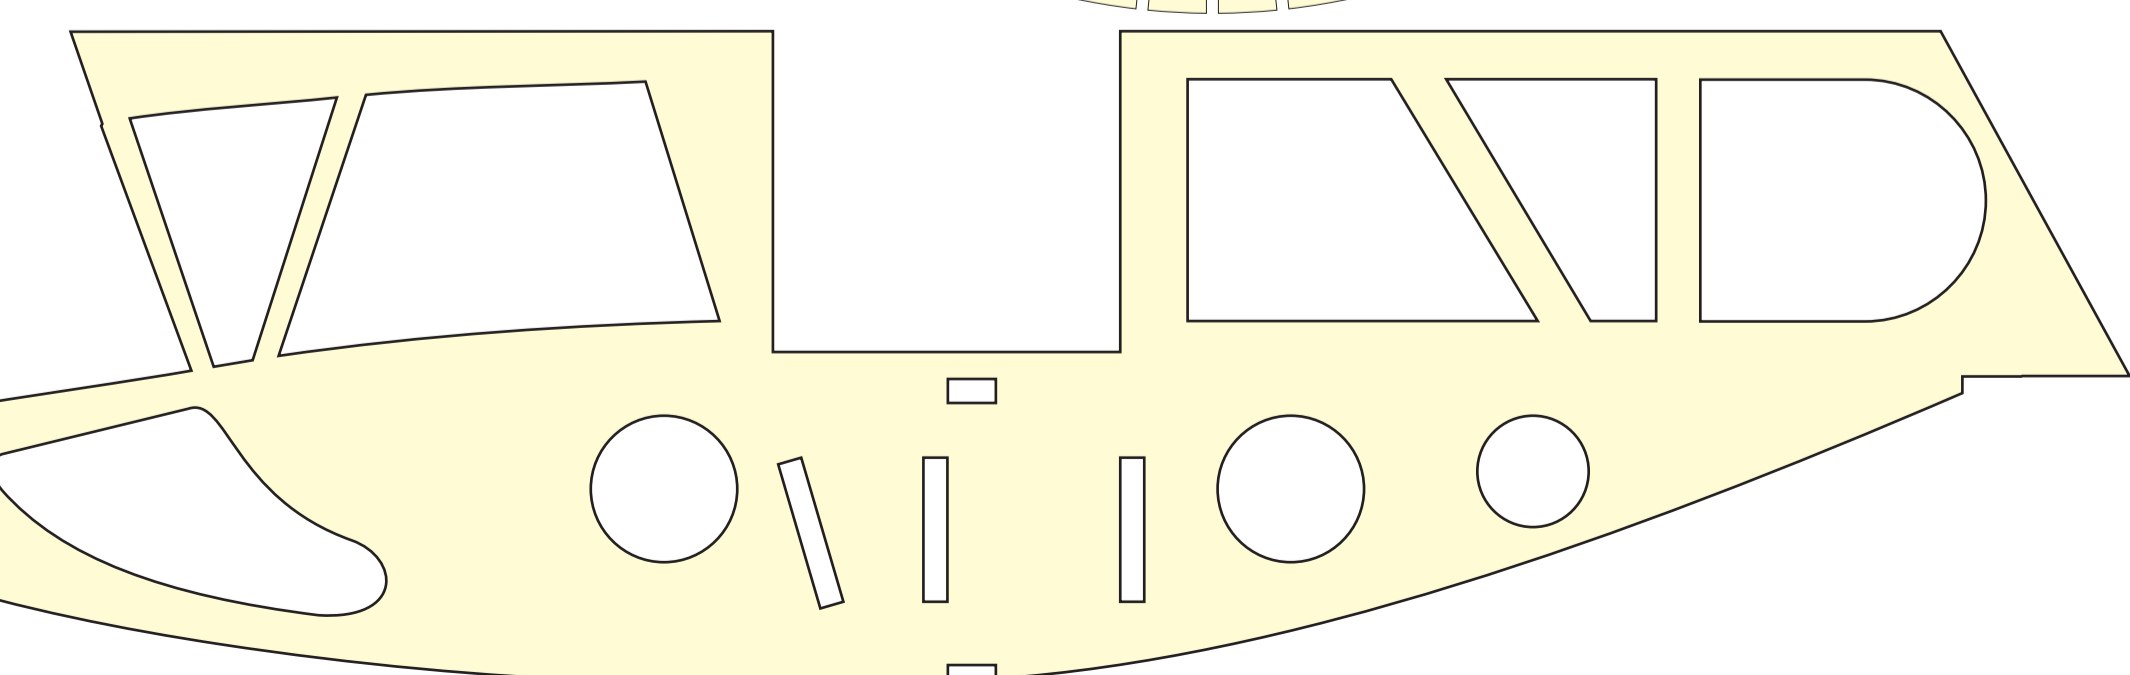

Short Scion

42" span scale model for twin IP3 or brushless

By Roly Huebsch

©2008

<http://www.rcgroups.com/forums/showthread.php?t=779938>

Short Scion

42" span scale model for twin IPS or brushless

By Roly Huebsch