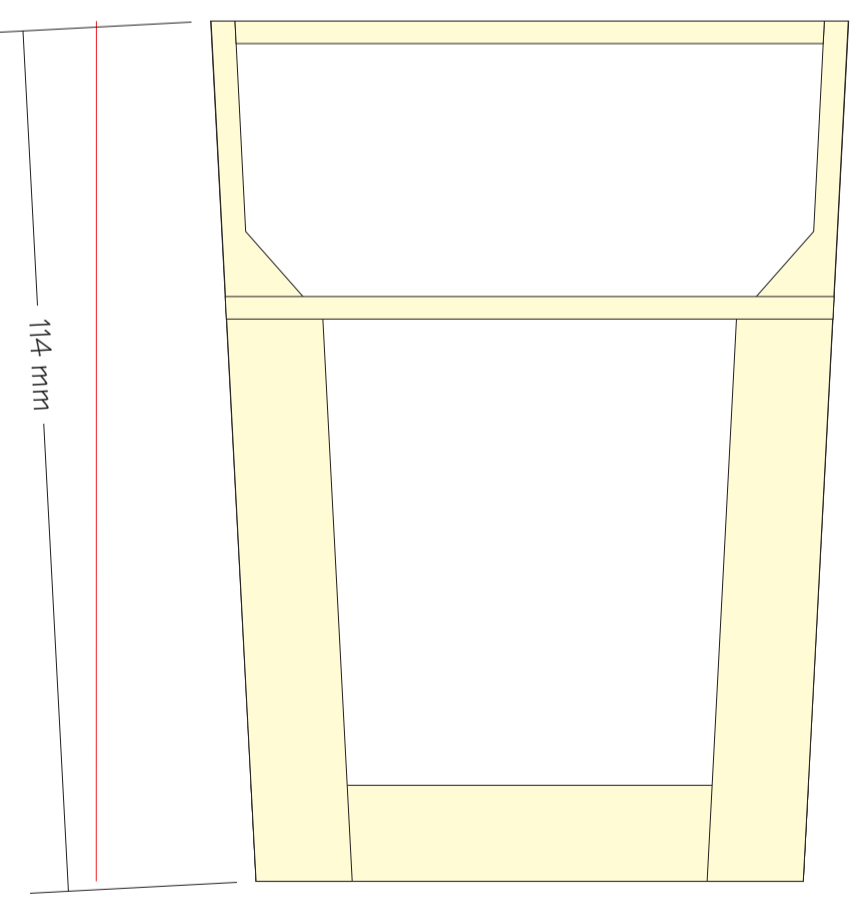

Short Scion

42" span scale model for twin IP3 or brushless

By Roly Huebsch

©2008

<http://www.rcgroups.com/forums/showthread.php?t=779938>

Short Scion

42" span scale model for twin IPS or brushless

By Roly Huebsch