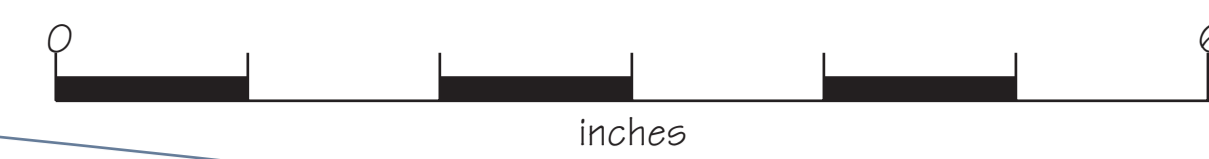

Short Scion

42" span scale model for twin IP3 or brushless

By Roly Huebsch

©2008

<http://www.rcgroups.com/forums/showthread.php?t=779938>

Short Scion

42" span scale model for twin IPS or brushless

By Roly Huebsch