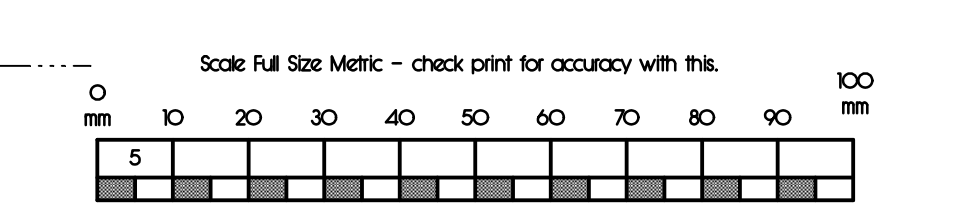

Plan is 1280mm long x 560mm high from these corner lines

OLYMPIC 2 ELECTRIC GLIDER
 2550mm Span (8' 3") Glider.
 Originally Designed By Lee Renaud
 Bechtel Version By John Torrance
 Date: 04/2008
 Rev: 1
 AG-35 Aerotroll

Drawing Sheet is 700mm wide by 560mm high from these corner marks