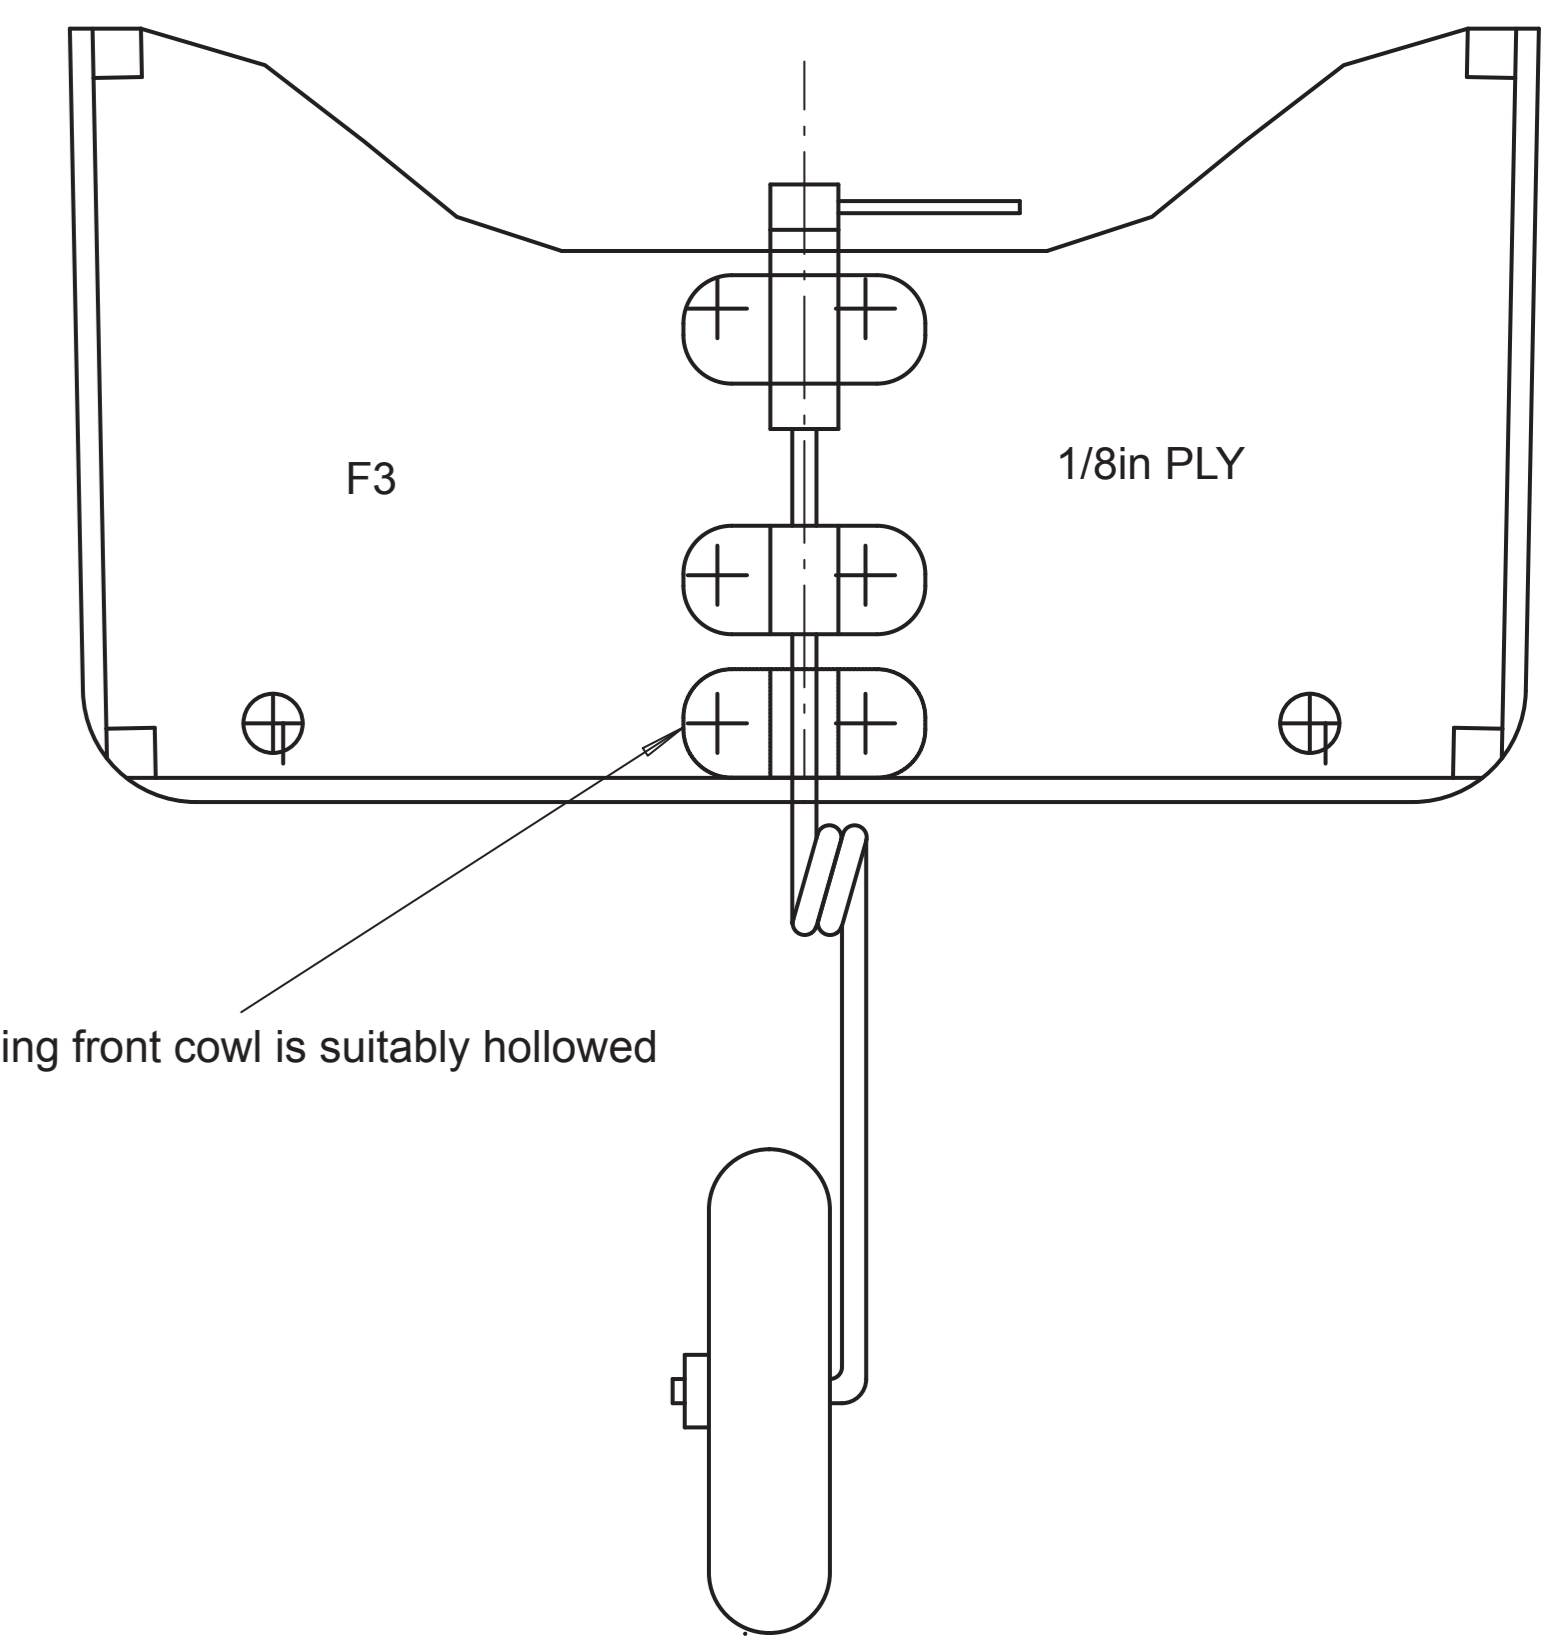

# MBB B0 209 MONSUN SHEET # 2

TOP VIEW SHOWING CANOPY LAYOUT

FRONT VIEW

TYPICAL COLOUR SCHEME