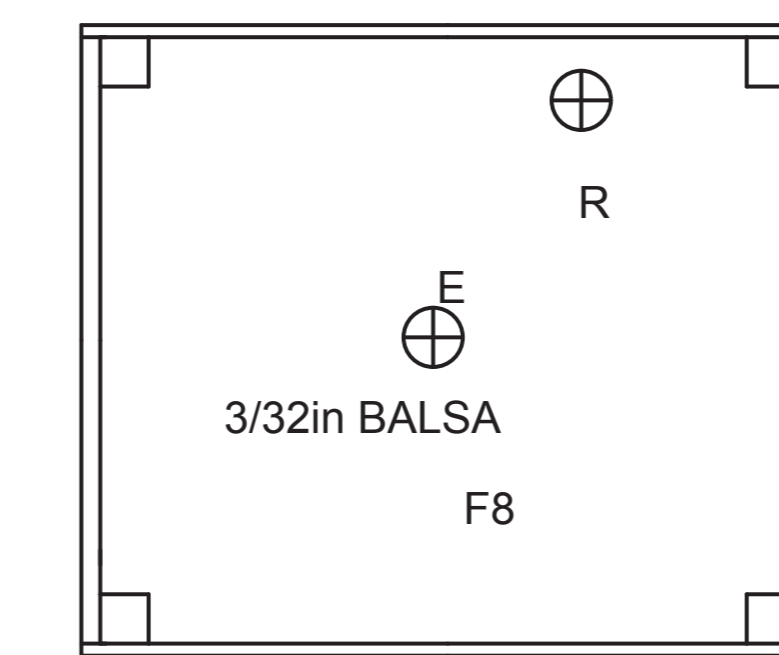

# MBB B0 209 MONSUN SHEET # 2

TOP VIEW SHOWING CANOPY LAYOUT

FRONT VIEW

TYPICAL COLOUR SCHEME