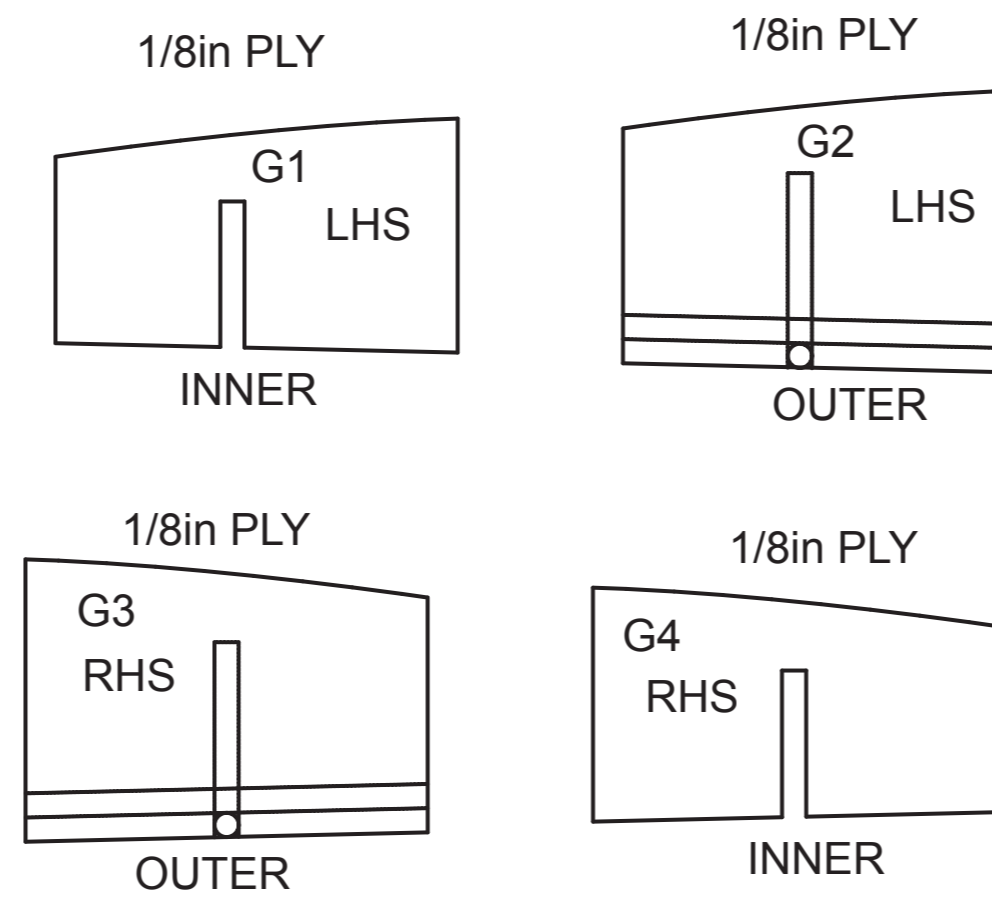

# MBB B0 209 MONSUN SHEET # 2

TOP VIEW SHOWING CANOPY LAYOUT

FRONT VIEW

TYPICAL COLOUR SCHEME