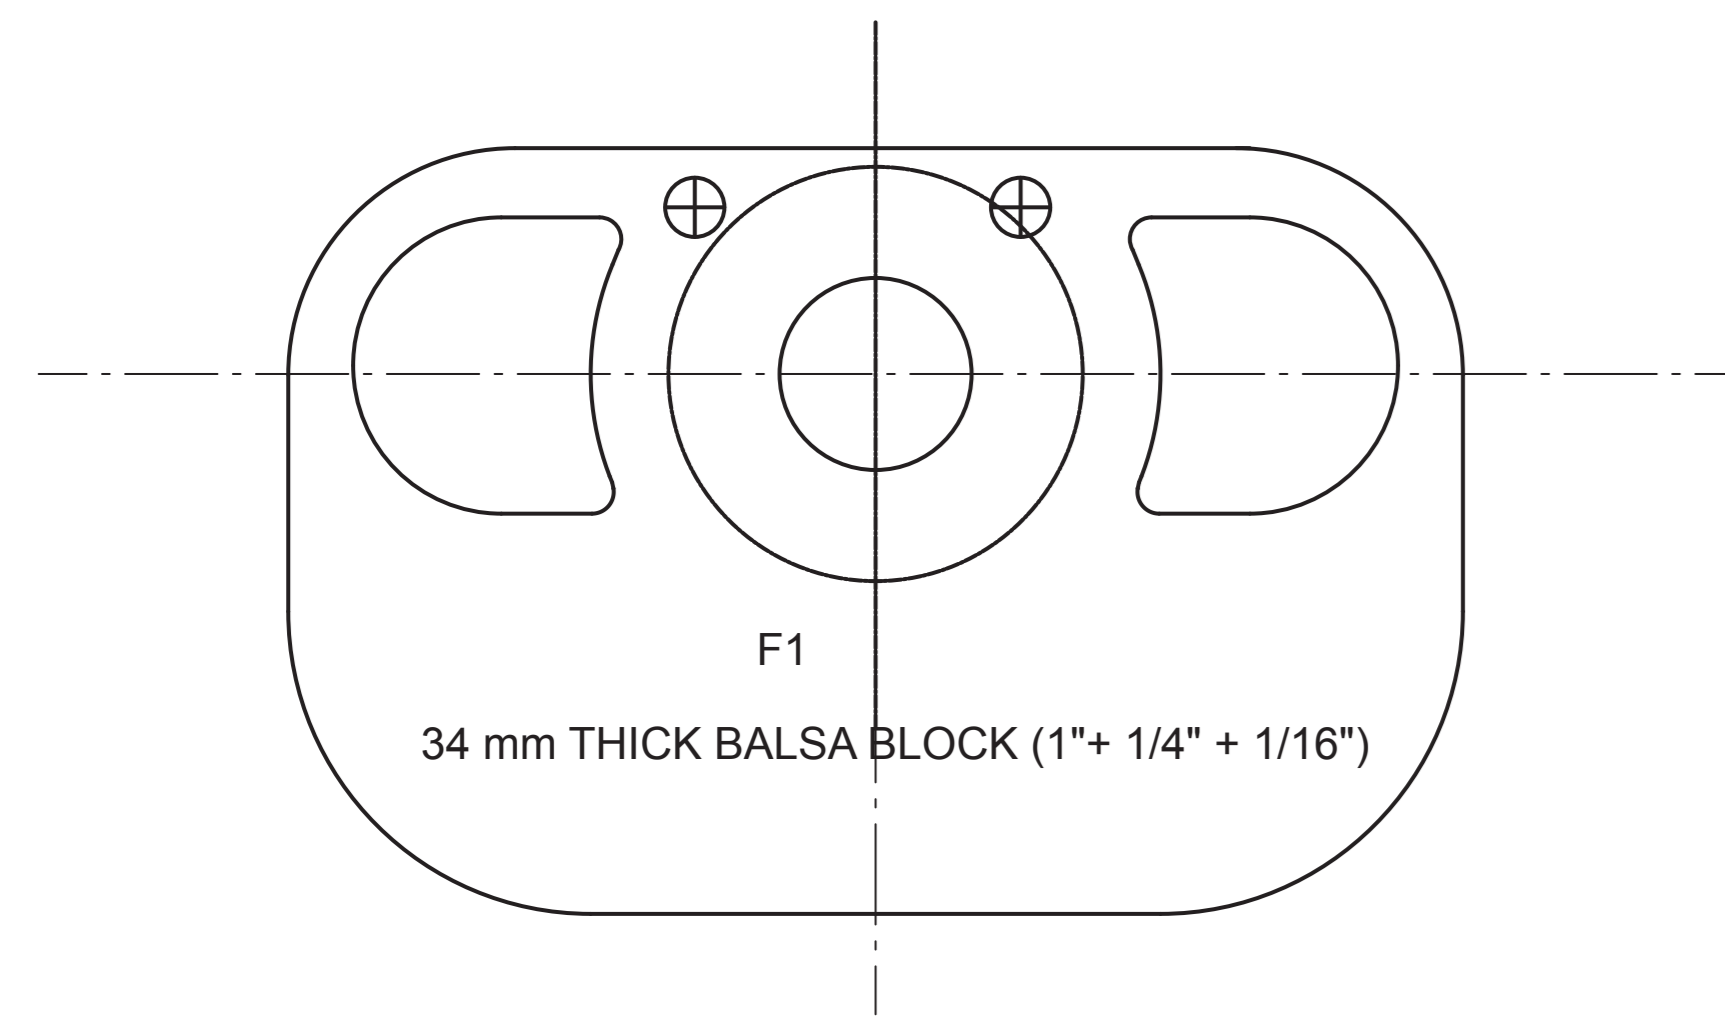

# MBB B0 209 MONSUN SHEET # 2

TOP VIEW SHOWING CANOPY LAYOUT

FRONT VIEW

TYPICAL COLOUR SCHEME