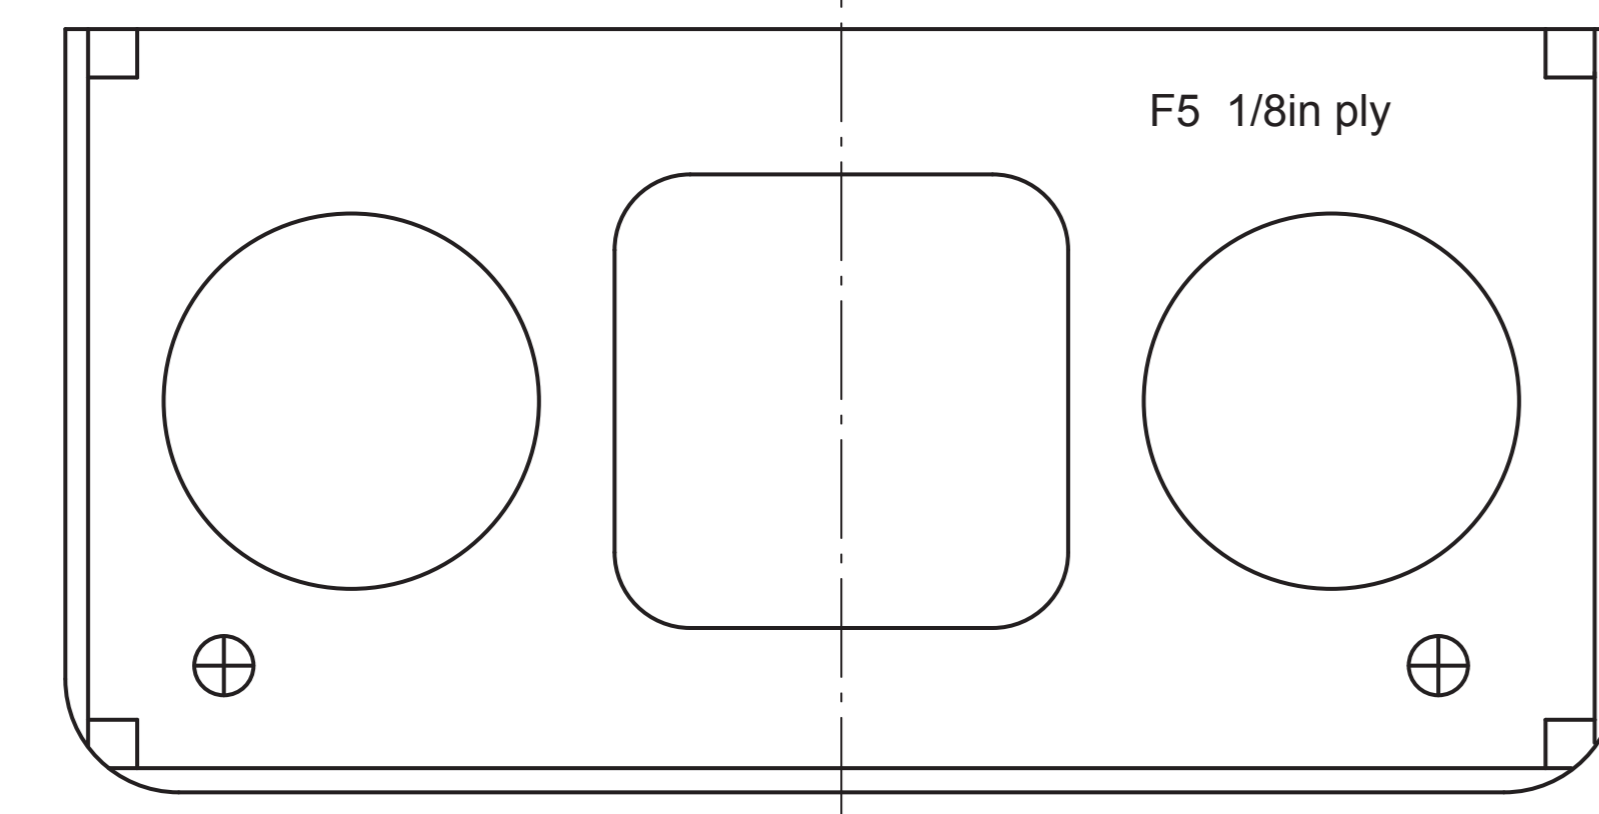

# MBB B0 209 MONSUN SHEET # 2

TOP VIEW SHOWING CANOPY LAYOUT

FRONT VIEW

TYPICAL COLOUR SCHEME