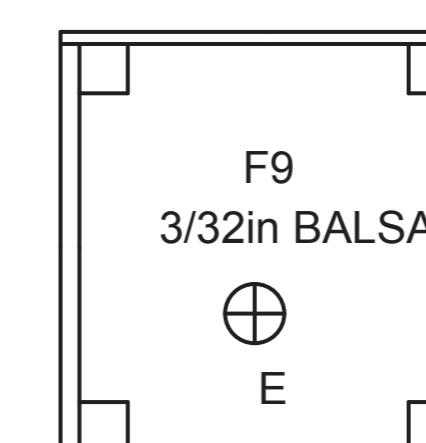

# MBB B0 209 MONSUN SHEET # 2

TOP VIEW SHOWING CANOPY LAYOUT

FRONT VIEW

TYPICAL COLOUR SCHEME