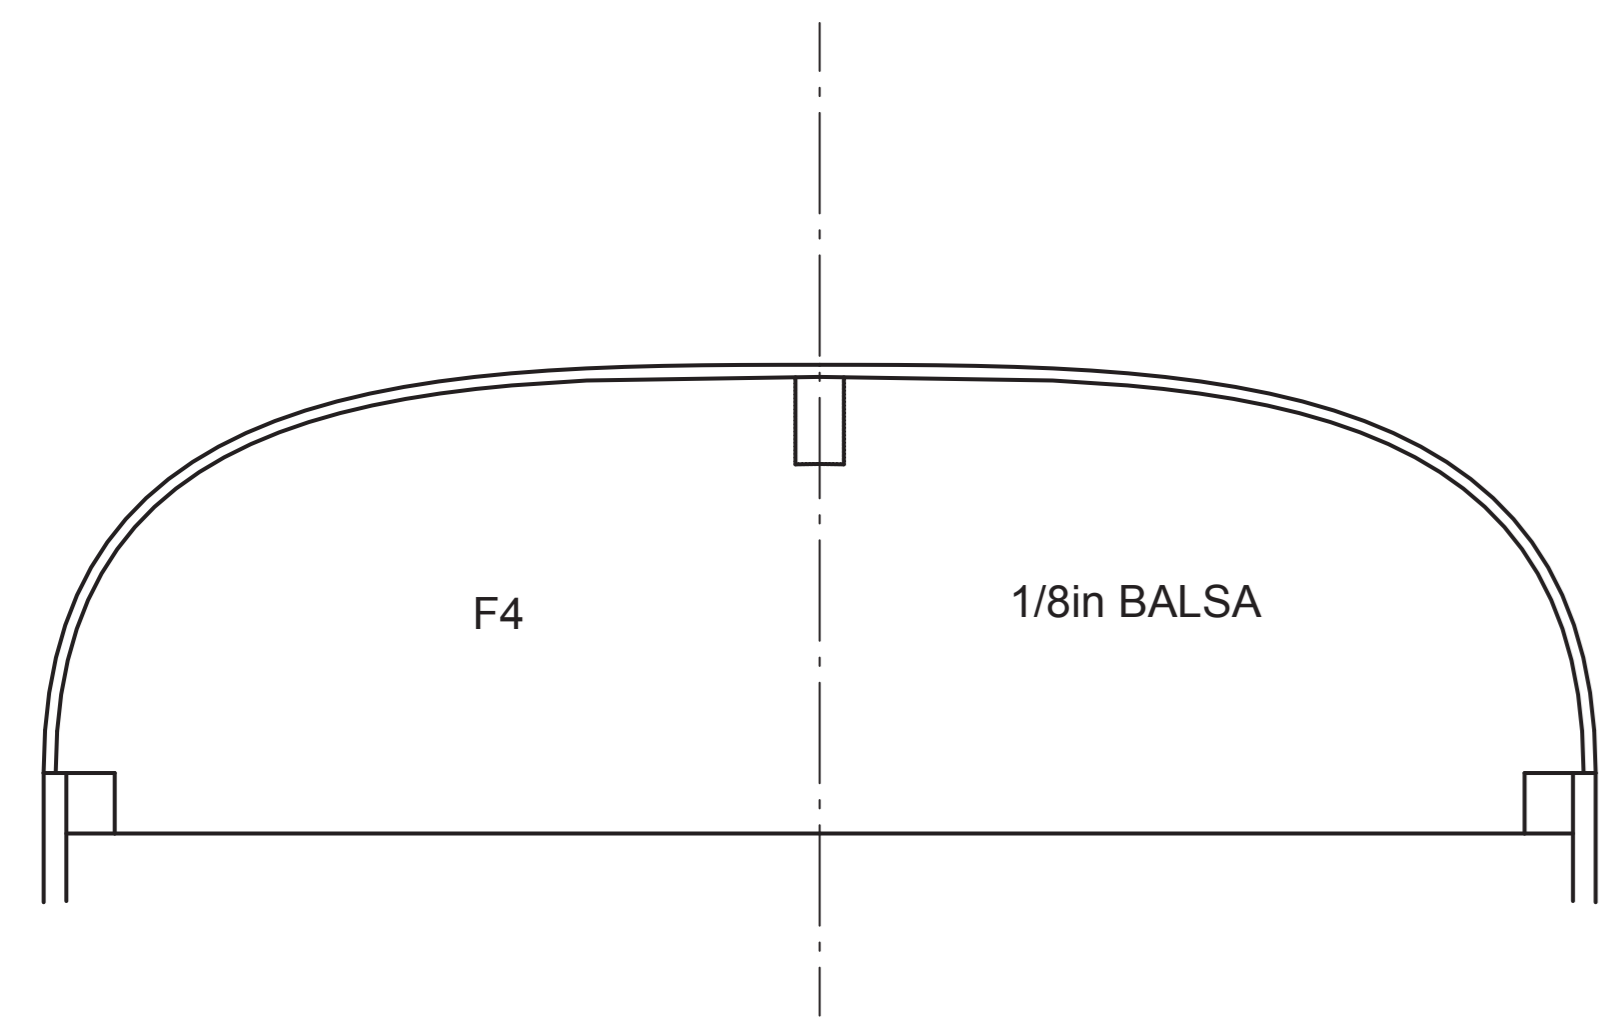

# MBB B0 209 MONSUN SHEET # 2

TOP VIEW SHOWING CANOPY LAYOUT

FRONT VIEW

TYPICAL COLOUR SCHEME