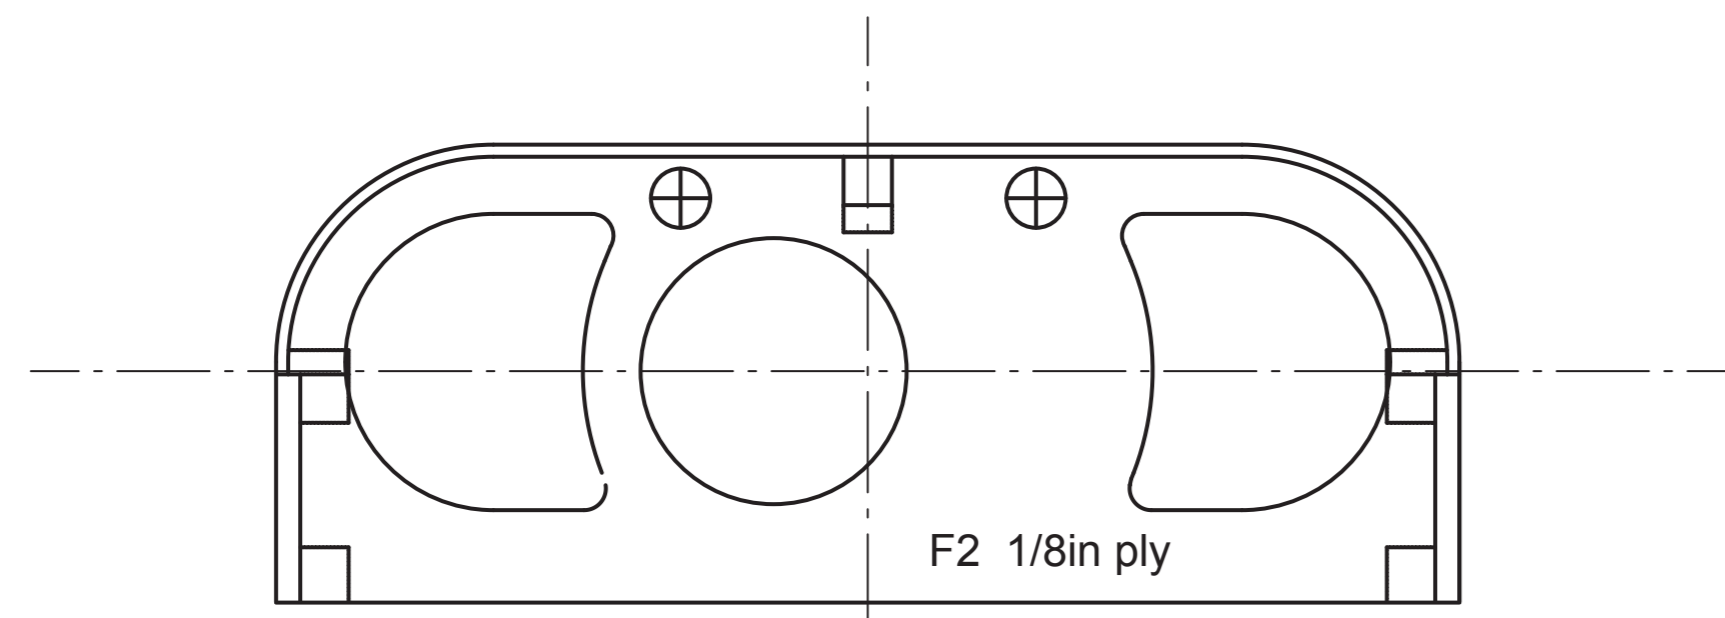

# MBB B0 209 MONSUN SHEET # 2

TOP VIEW SHOWING CANOPY LAYOUT

FRONT VIEW

TYPICAL COLOUR SCHEME