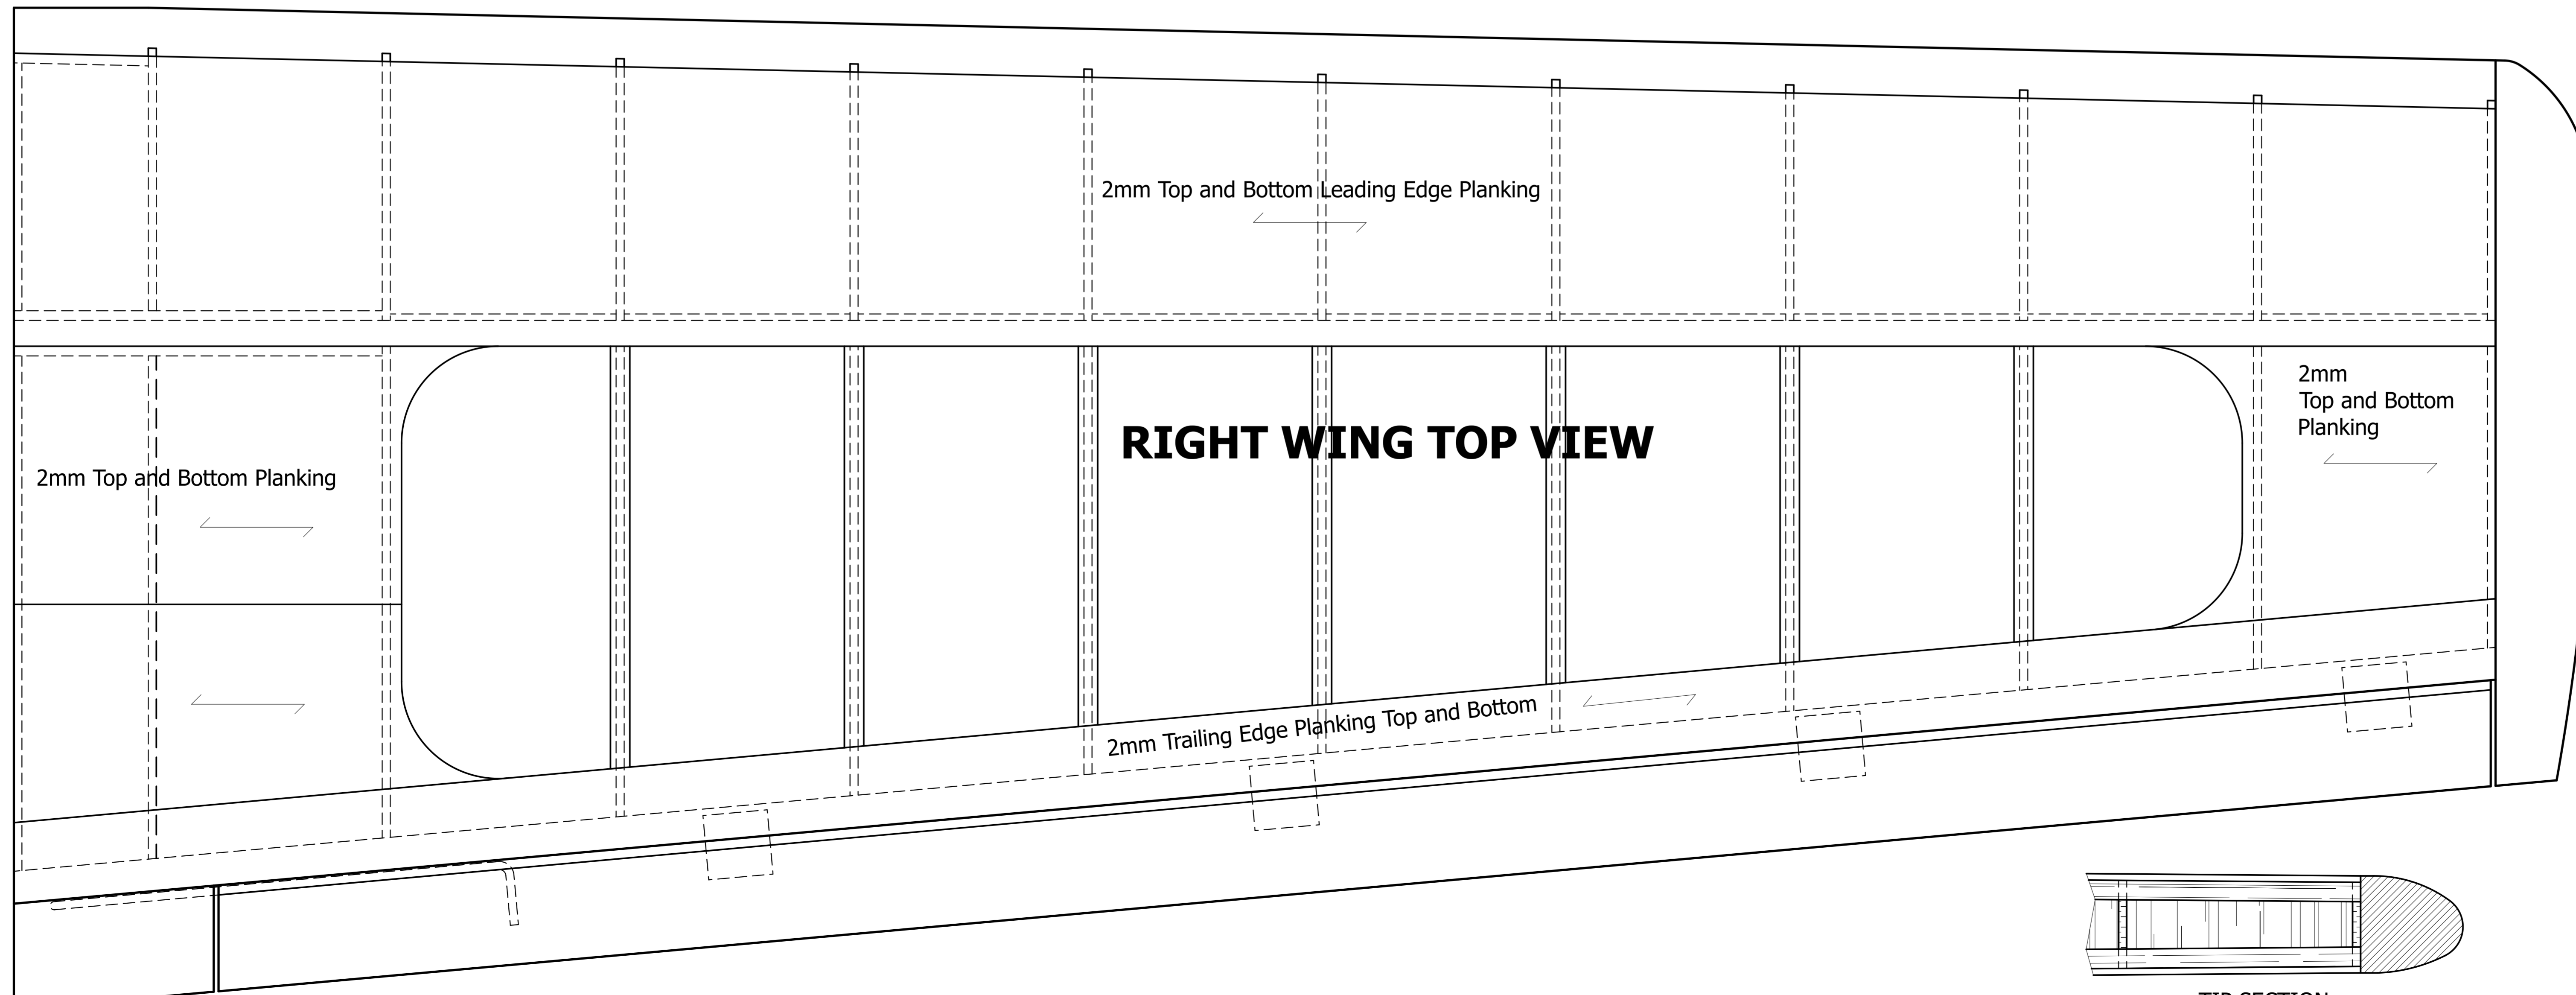

MAXI Sport Trainer

Redesign from Graupner Maxi Kit 3-view.

Wing Span : 1600mm. Length : 1230mm. Wing Area : 42dm² Wing Loading : 59,5g/dm²

Engine: .40-.46 Radio: 4 channel, 4 standart servos.

STABILIZER & ELEVATOR

TOP AND BOTTOM PLANKING OMITTED FOR CLARITY

MAXI Sport Trainer

Redesign from Graupner Maxi Kit 3-view.

Wing Span : 1600mm. Length : 1230mm. Wing Area : 42dm² Wing Loading : 59,5g/dm²
 Engine: .40-.46 Radio: 4 channel, 4 standart servos.