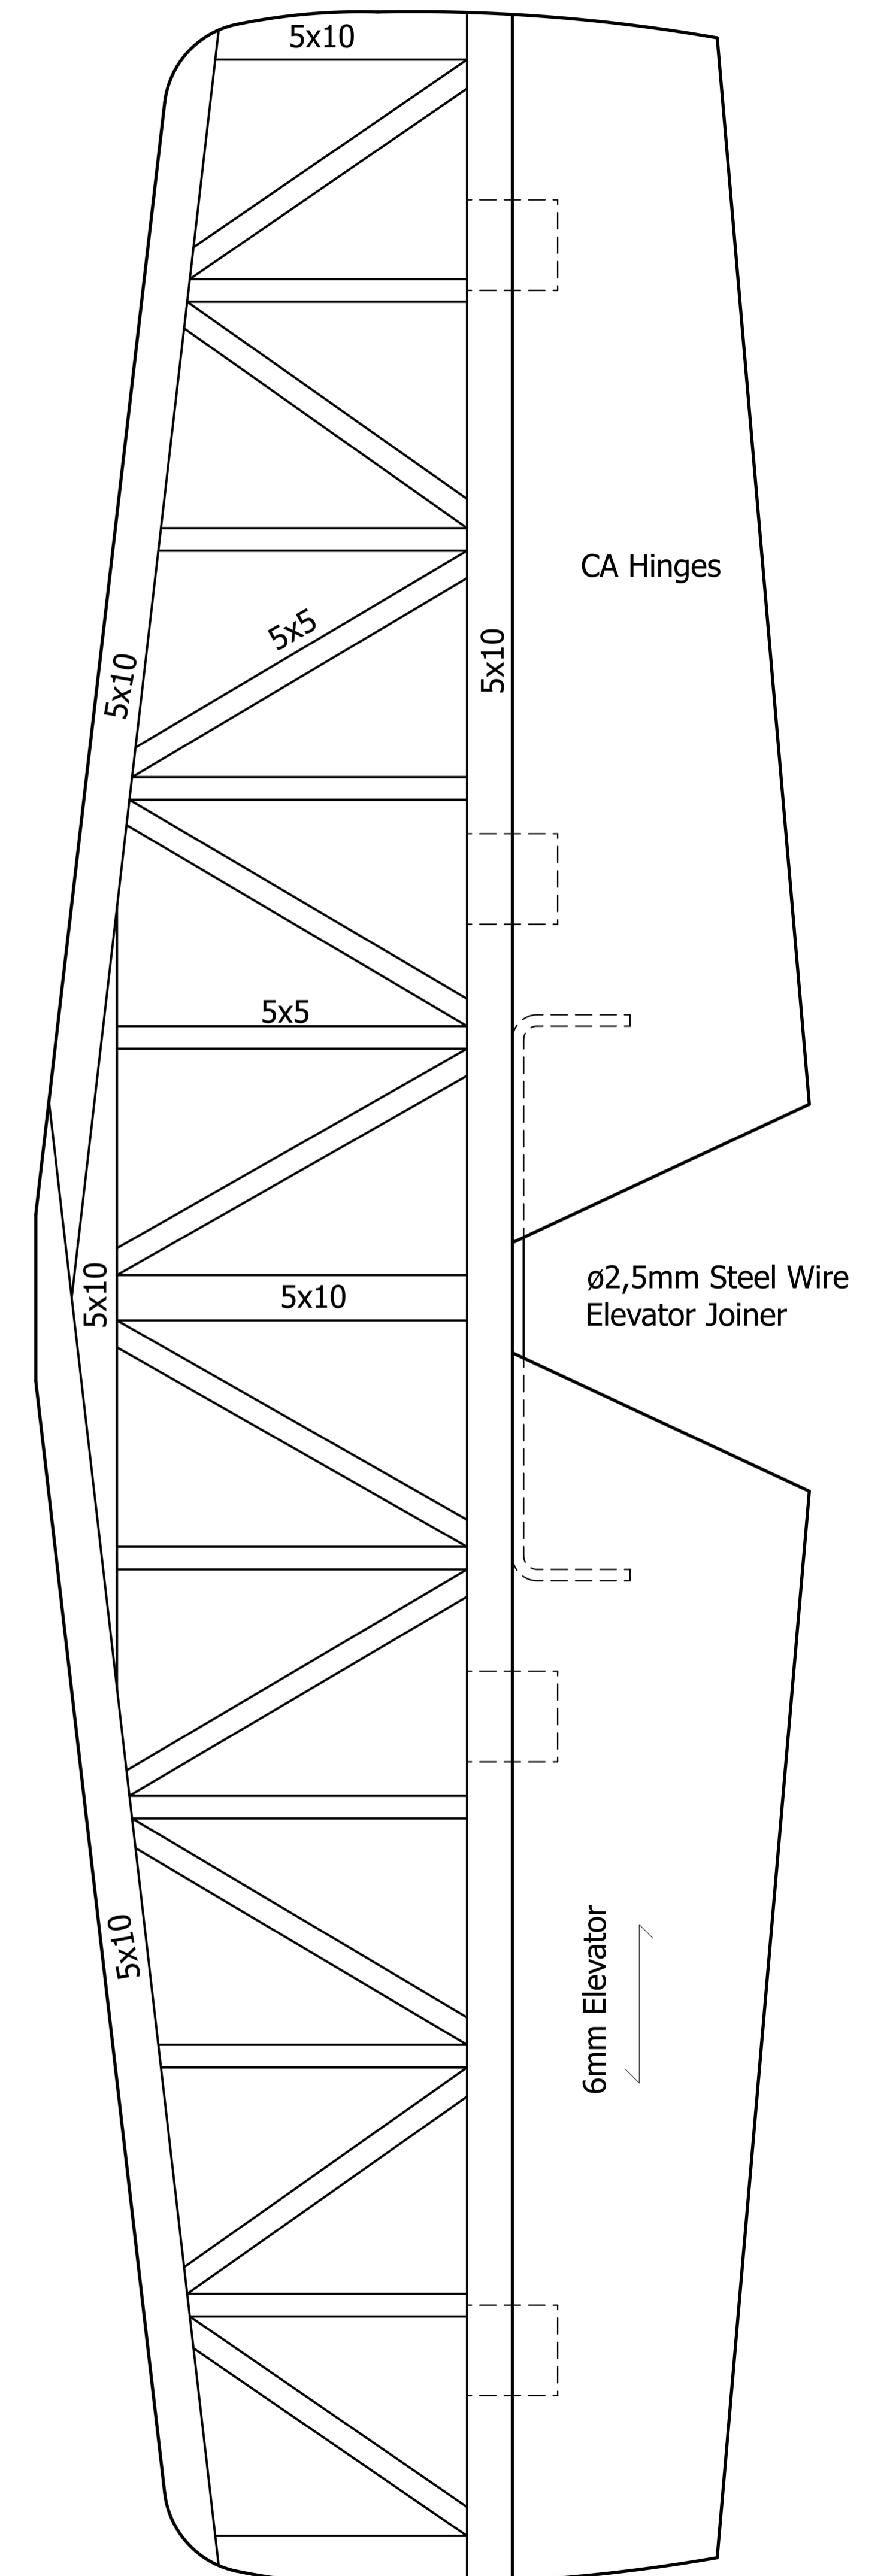

MAXI Sport Trainer

Redesign from Graupner Maxi Kit 3-view.

Wing Span : 1600mm. Length : 1230mm. Wing Area : 42dm² Wing Loading : 59,5g/dm²

Engine: .40-.46 Radio: 4 channel, 4 standart servos.

STABILIZER & ELEVATOR

TOP AND BOTTOM PLANKING OMITTED FOR CLARITY

MAXI Sport Trainer

Redesign from Graupner Maxi Kit 3-view.

Wing Span : 1600mm. Length : 1230mm. Wing Area : 42dm² Wing Loading : 59,5g/dm²
 Engine: .40-.46 Radio: 4 channel, 4 standart servos.