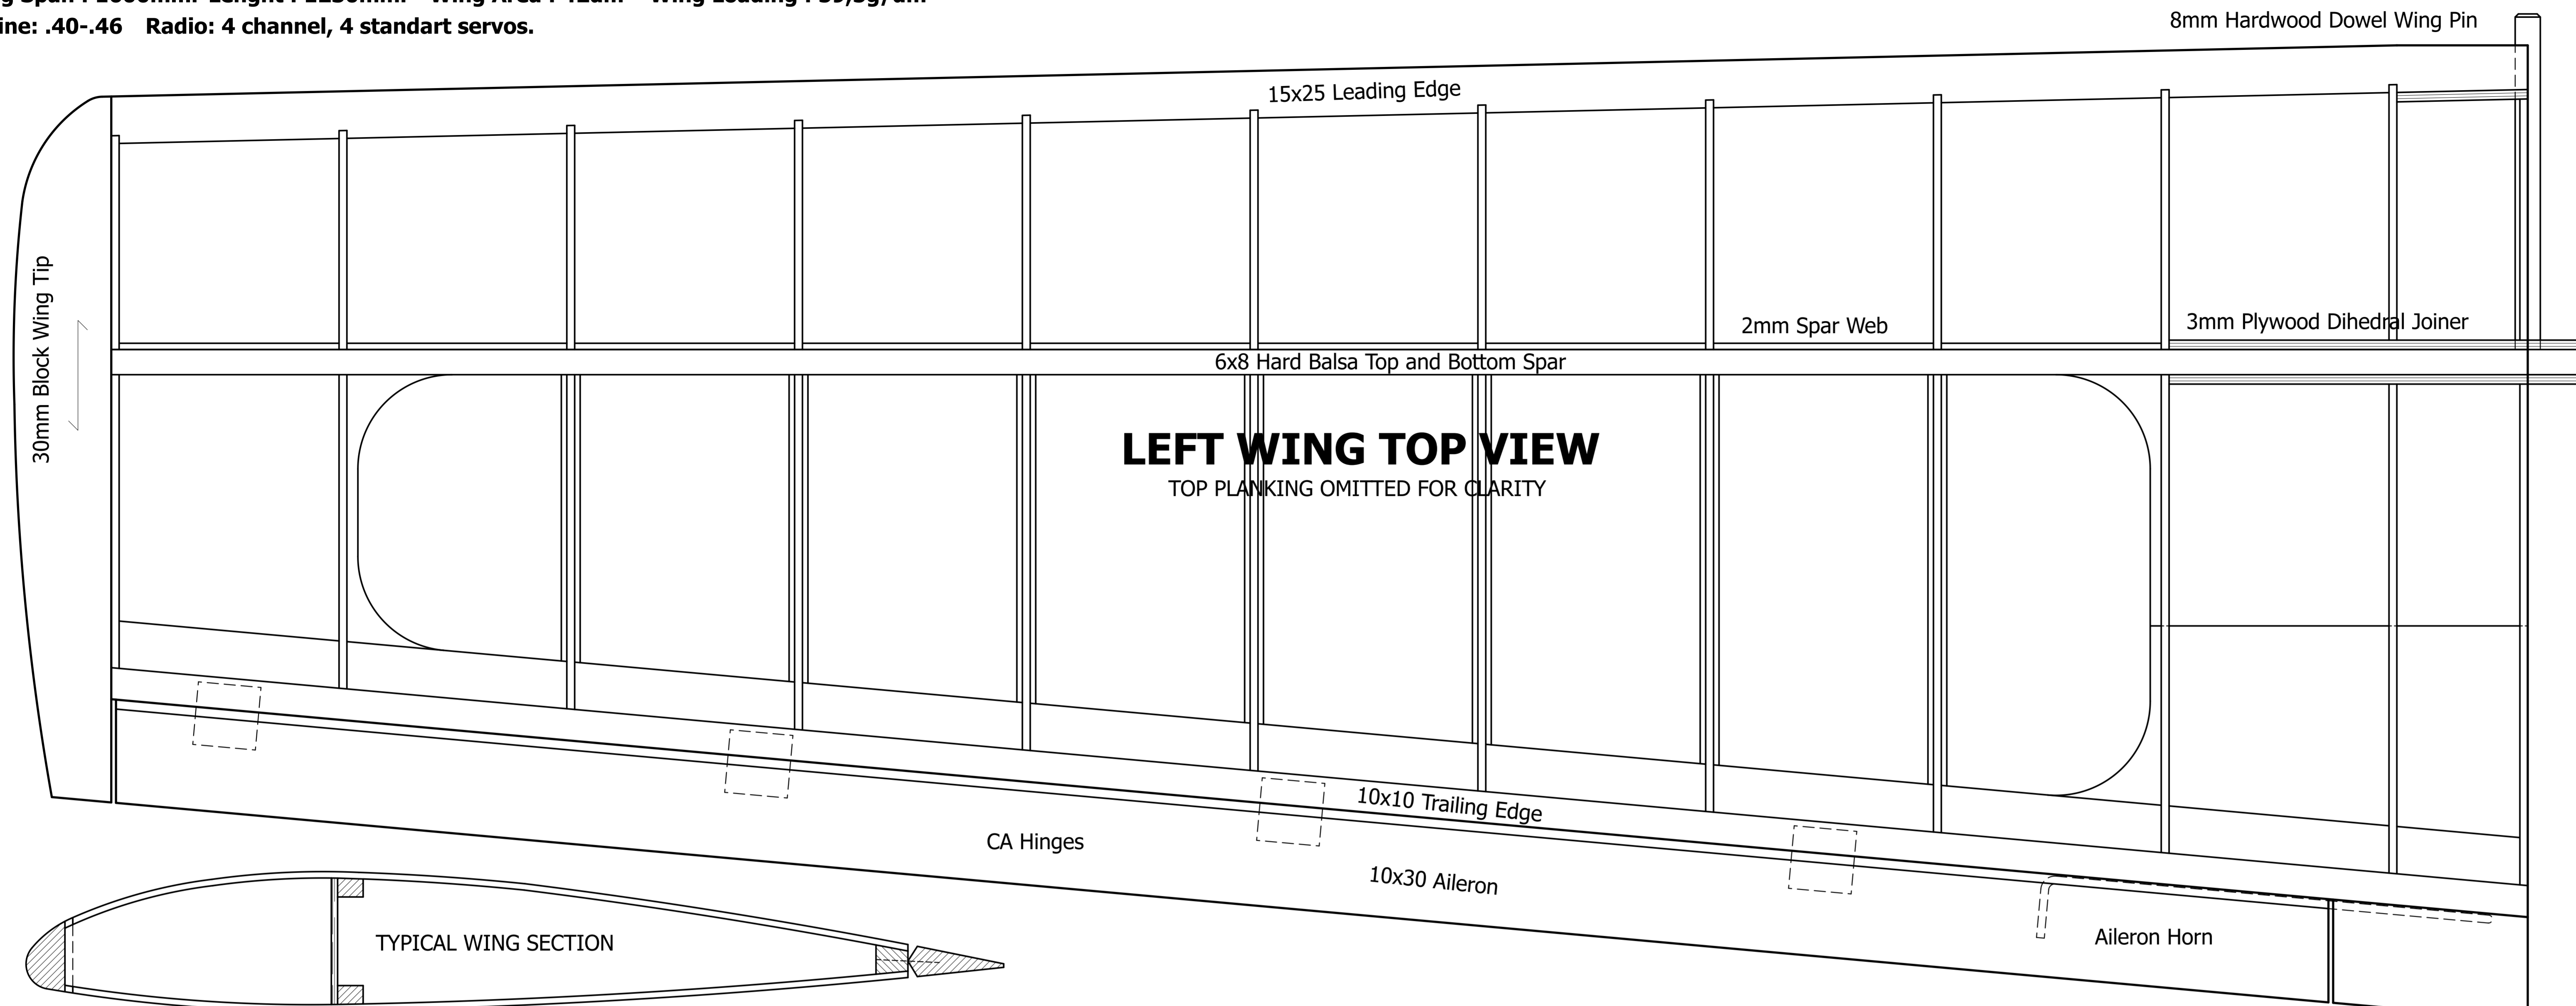

MAXI Sport Trainer

Redesign from Graupner Maxi Kit 3-view.

Wing Span : 1600mm. Length : 1230mm. Wing Area : 42dm² Wing Loading : 59,5g/dm²

Engine: .40-.46 Radio: 4 channel, 4 standart servos.

STABILIZER & ELEVATOR

TOP AND BOTTOM PLANKING OMITTED FOR CLARITY

MAXI Sport Trainer

Redesign from Graupner Maxi Kit 3-view.

Wing Span : 1600mm. Length : 1230mm. Wing Area : 42dm² Wing Loading : 59,5g/dm²
 Engine: .40-.46 Radio: 4 channel, 4 standart servos.