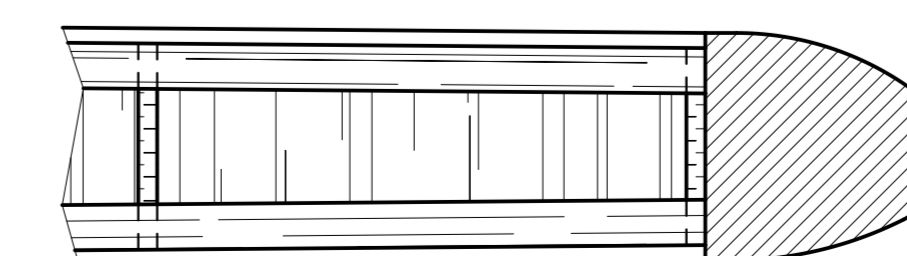

MAXI Sport Trainer

Redesign from Graupner Maxi Kit 3-view.

Wing Span : 1600mm. Length : 1230mm. Wing Area : 42dm² Wing Loading : 59,5g/dm²

Engine: .40-.46 Radio: 4 channel, 4 standart servos.

STABILIZER & ELEVATOR

TOP AND BOTTOM PLANKING OMITTED FOR CLARITY

MAXI Sport Trainer

Redesign from Graupner Maxi Kit 3-view.

Wing Span : 1600mm. Length : 1230mm. Wing Area : 42dm² Wing Loading : 59,5g/dm²
 Engine: .40-.46 Radio: 4 channel, 4 standart servos.