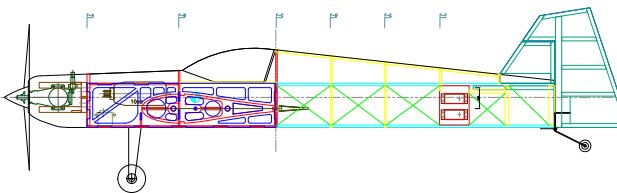

balsa 4mm

Plywood 3mm
Plywood fiber grain

Upper view

Bottom view

Front upper cover

Kamicace Compact
Wingspan: 1300mm
Length: 1300-1320mm
Motor: .46 2T ball-bearing glow motor(example OsMax 46AX)