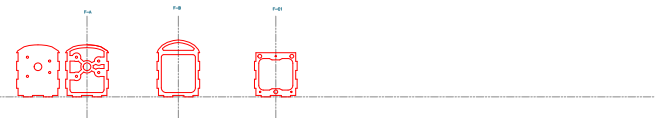

balsa 4mm

Plywood 3mm
Plywood fiber grain

Upper view

Bottom view

Front upper cover

Kamicace Compact
Wingspan: 1300mm
Length: 1300-1320mm
Motor: .46 2T ball-bearing glow motor(example OsMax 46AX)