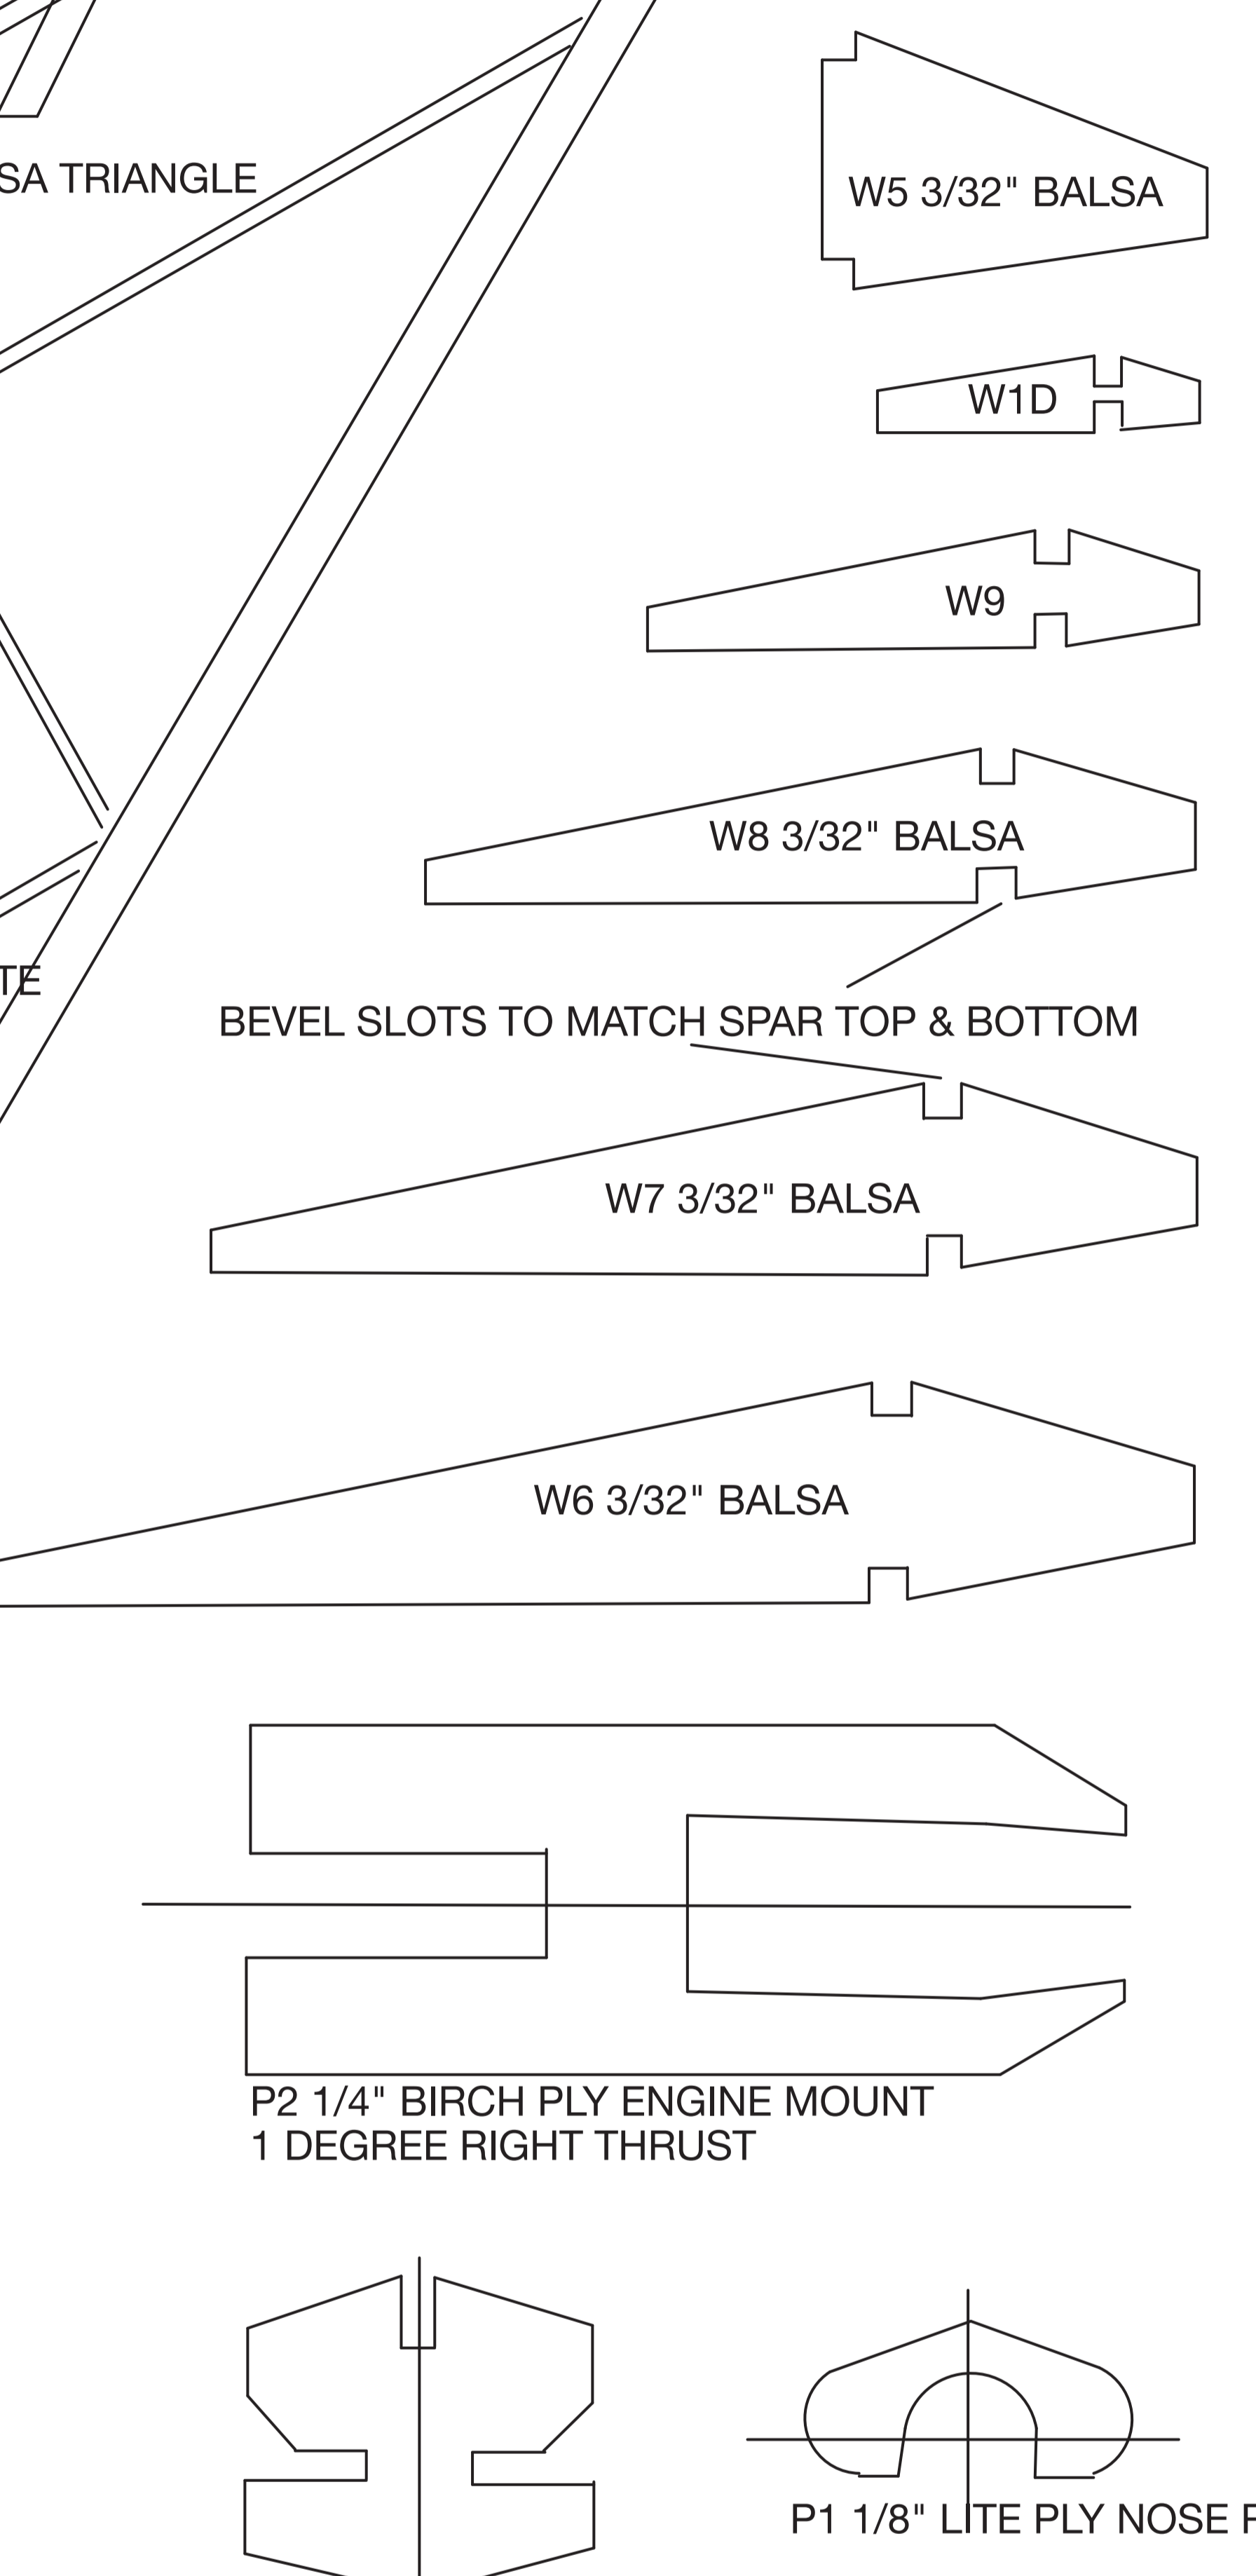

**F117A STEALTH FIGHTER**

NOSE GEAR CAN NOT BE TOO LONG OR LANDINGS MAY BE DIFFICULT

\*NOTE INDIVIDUAL PARTS SHOWN OVERSIZED TO ALLOW FOR SANDING

**MODEL SPECIFICATIONS:**

WING SPAN 42 1/4"  
 WING AREA 810 SQ. IN  
 FUSELAGE LENGTH 48 1/4"  
 ENGINE SIZE .40-.46  
 WEIGHT 5-5 1/2 LBS.

**F117A STEALTH FIGHTER**

**WING TIP DETAIL**

**MAINGEAR MOUNT 1/4" PLY (2 REQ.)**