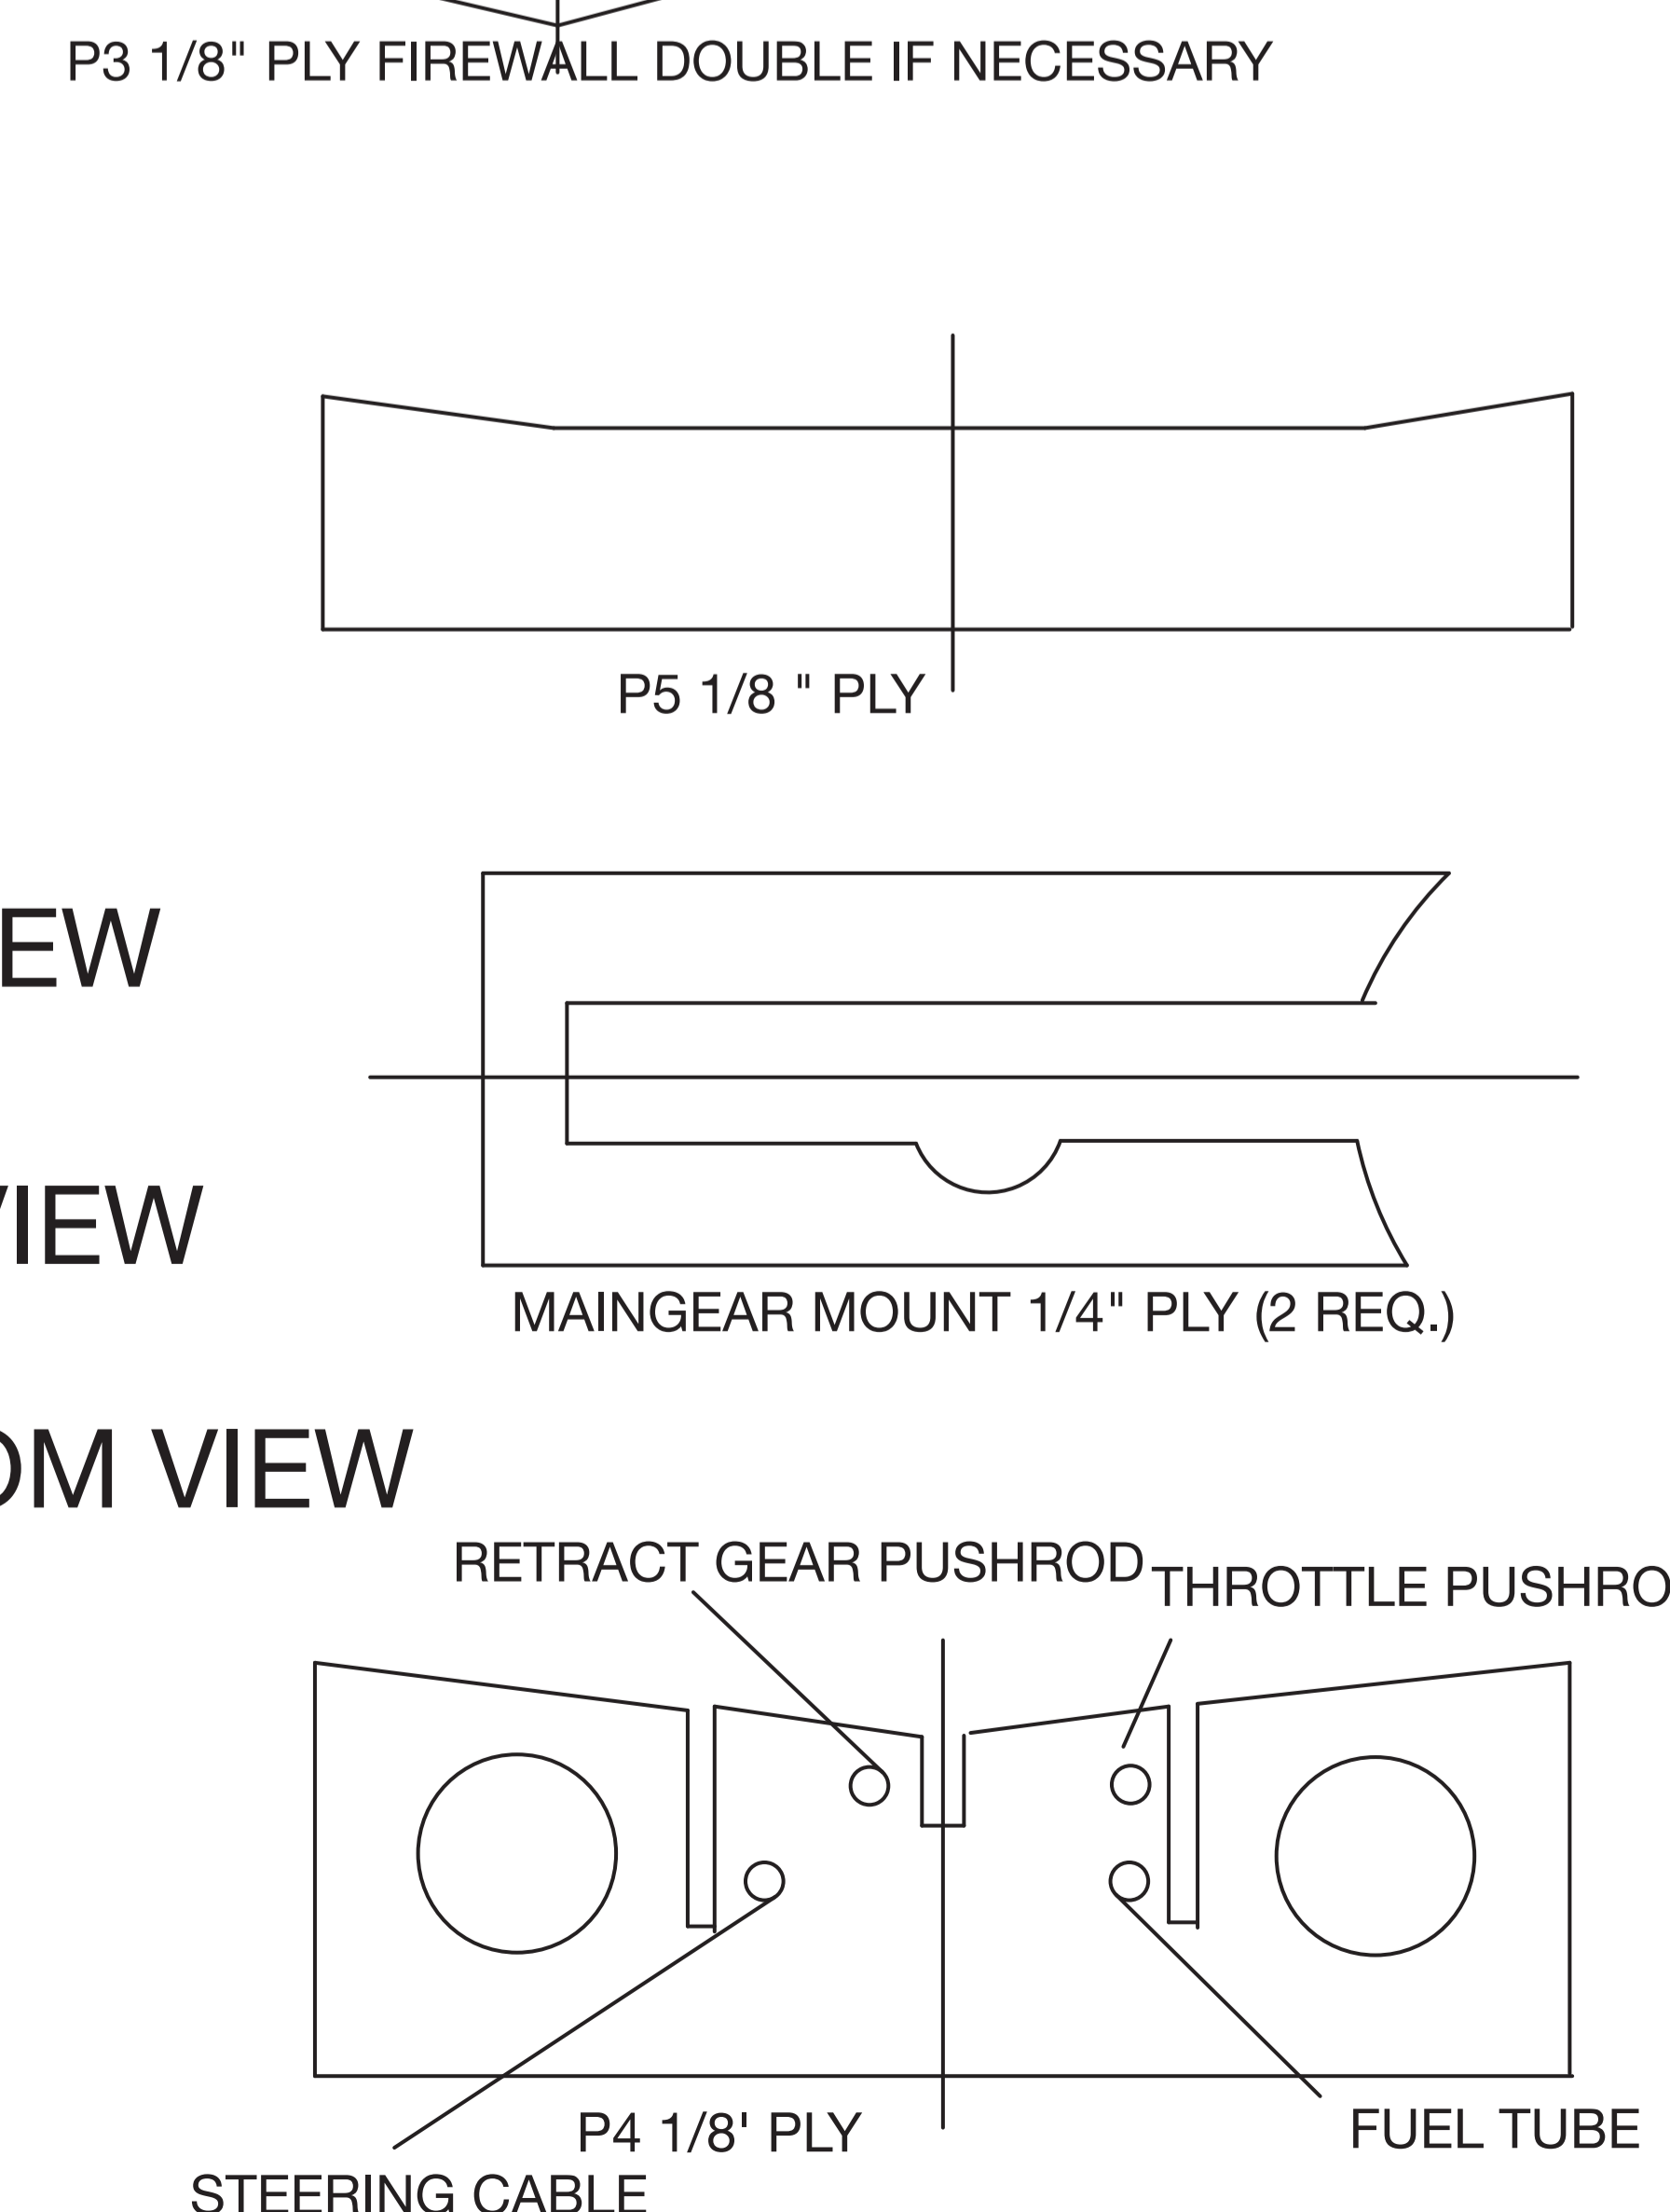

**F117A STEALTH FIGHTER**

NOSE GEAR CAN NOT BE TOO LONG OR LANDINGS MAY BE DIFFICULT

\*NOTE INDIVIDUAL PARTS SHOWN OVERSIZED TO ALLOW FOR SANDING

**MODEL SPECIFICATIONS:**

WING SPAN 42 1/4"  
 WING AREA 810 SQ. IN  
 FUSELAGE LENGTH 48 1/4"  
 ENGINE SIZE .40-.46  
 WEIGHT 5-5 1/2 LBS.

**F117A STEALTH FIGHTER**

**WING TIP DETAIL**

**MAINGEAR MOUNT 1/4" PLY (2 REQ.)**