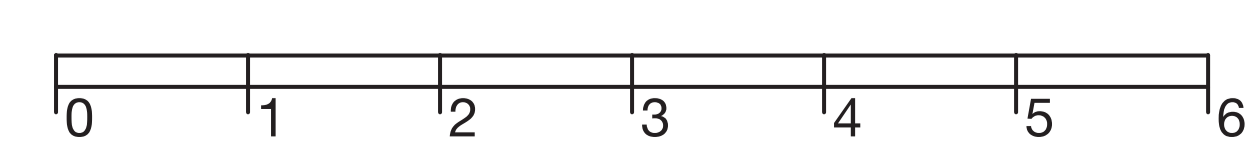

**F117A STEALTH FIGHTER**

NOSE GEAR CAN NOT BE TOO LONG OR LANDINGS MAY BE DIFFICULT

\*NOTE INDIVIDUAL PARTS SHOWN OVERSIZED TO ALLOW FOR SANDING

**MODEL SPECIFICATIONS:**

WING SPAN 42 1/4"  
 WING AREA 810 SQ. IN  
 FUSELAGE LENGTH 48 1/4"  
 ENGINE SIZE .40-.46  
 WEIGHT 5-5 1/2 LBS.

**F117A STEALTH FIGHTER**

**WING TIP DETAIL**

**MAINGEAR MOUNT 1/4" PLY (2 REQ.)**