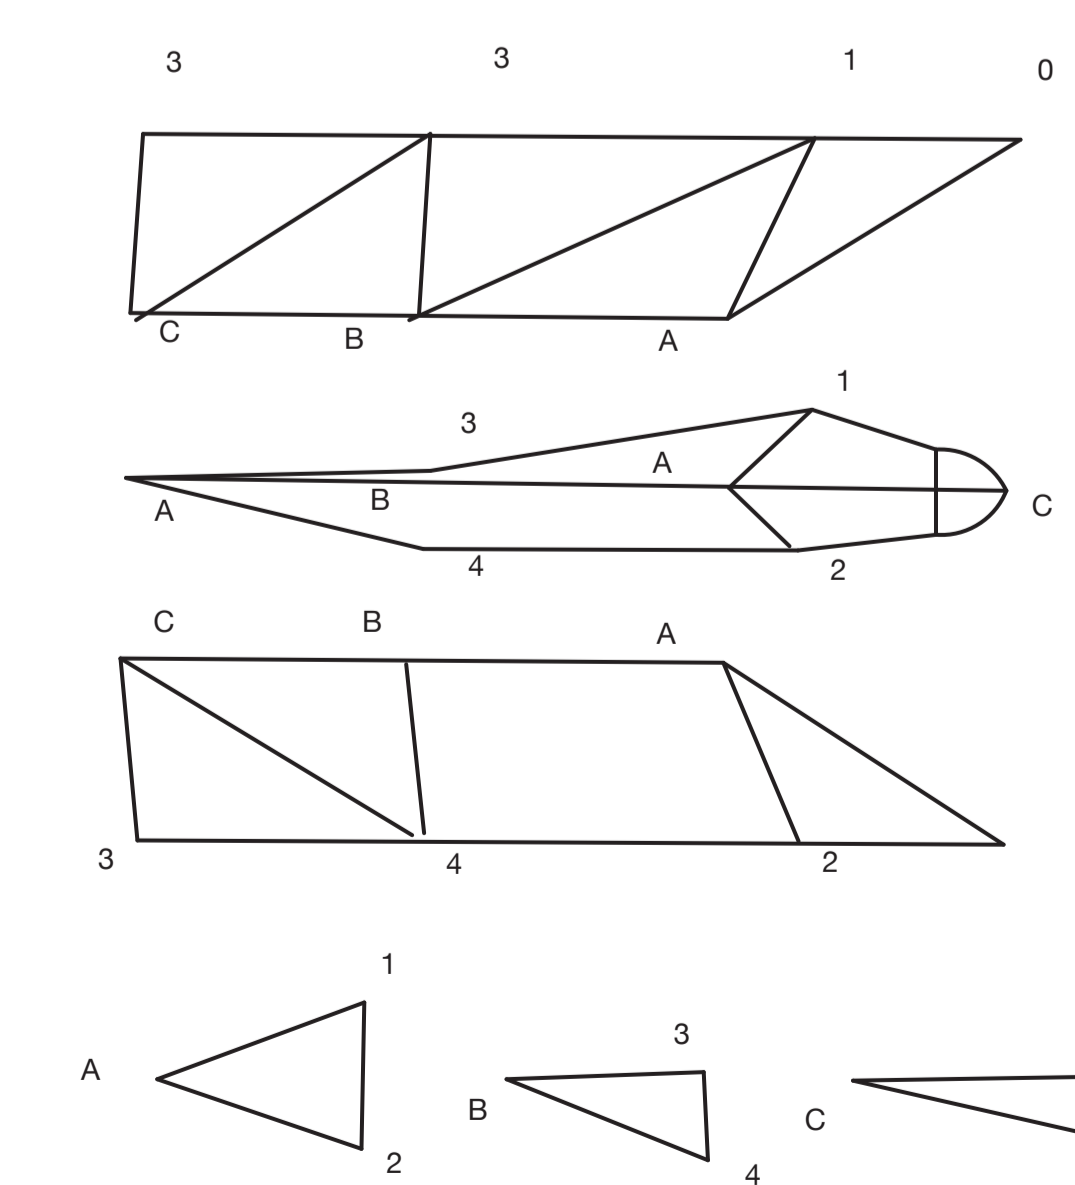

**F117A STEALTH FIGHTER**

NOSE GEAR CAN NOT BE TOO LONG OR LANDINGS MAY BE DIFFICULT

\*NOTE INDIVIDUAL PARTS SHOWN OVERSIZED TO ALLOW FOR SANDING

**MODEL SPECIFICATIONS:**

WING SPAN 42 1/4"  
 WING AREA 810 SQ. IN  
 FUSELAGE LENGTH 48 1/4"  
 ENGINE SIZE .40-.46  
 WEIGHT 5-5 1/2 LBS.

**F117A STEALTH FIGHTER**

**WING TIP DETAIL**

**MAINGEAR MOUNT 1/4" PLY (2 REQ.)**