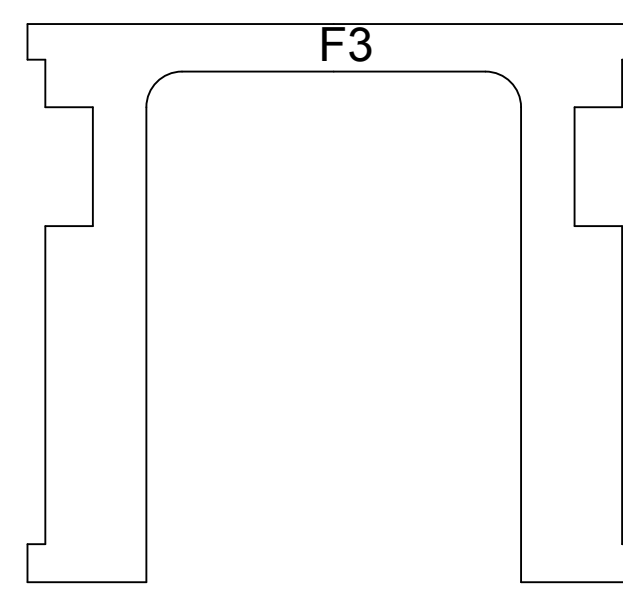

All Formers 1/8" Ply

1/2" Balsa Sides and Top

3/8" x 3/16" Stringers

3/16" Sq. Keel

3/32" Balsa Planking