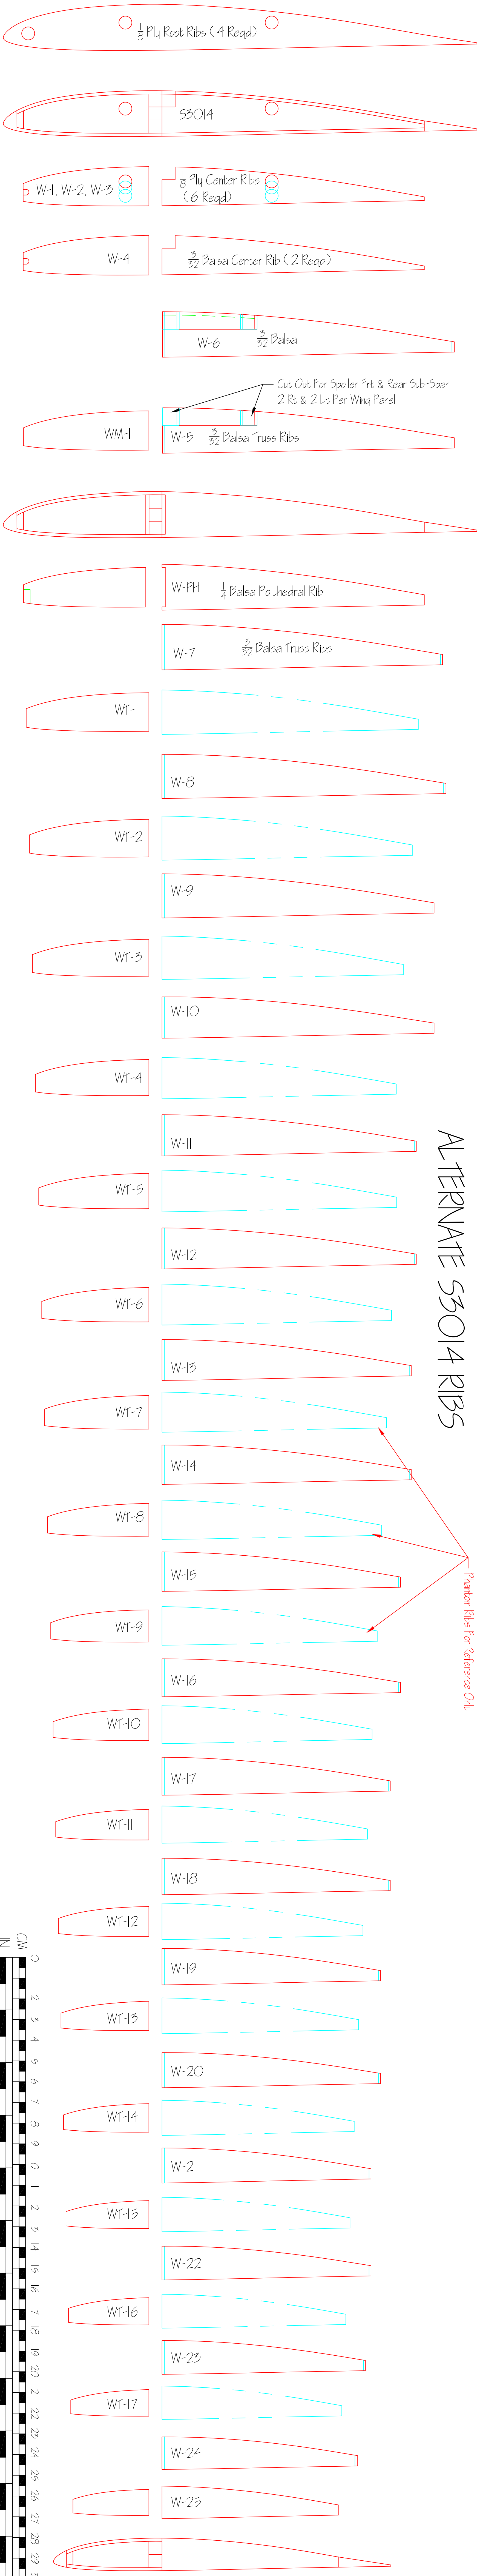

ALTERNATE 53014 RIBS

STOCK RIBS

SUPER ESPRIT

DESIGNED BY: LEE REYNOLDS
AIRTRONICS

Note: Spar Doubler, Dihedral Gousets, & Tip Spar Gousets Are All On Forward Face Of Spar BE SURE TO MAKE RIGHT & LEFT SPAR ASSEMBLIES

SECTION B-B CENTER SECTION DETAIL

Note: Spar Doubler, Dihedral Gouset, & Tip Spar Gousets Are All On Forward Face Of Spar BE SURE TO MAKE RIGHT & LEFT SPAR ASSEMBLIES

SUPER ESPRIT