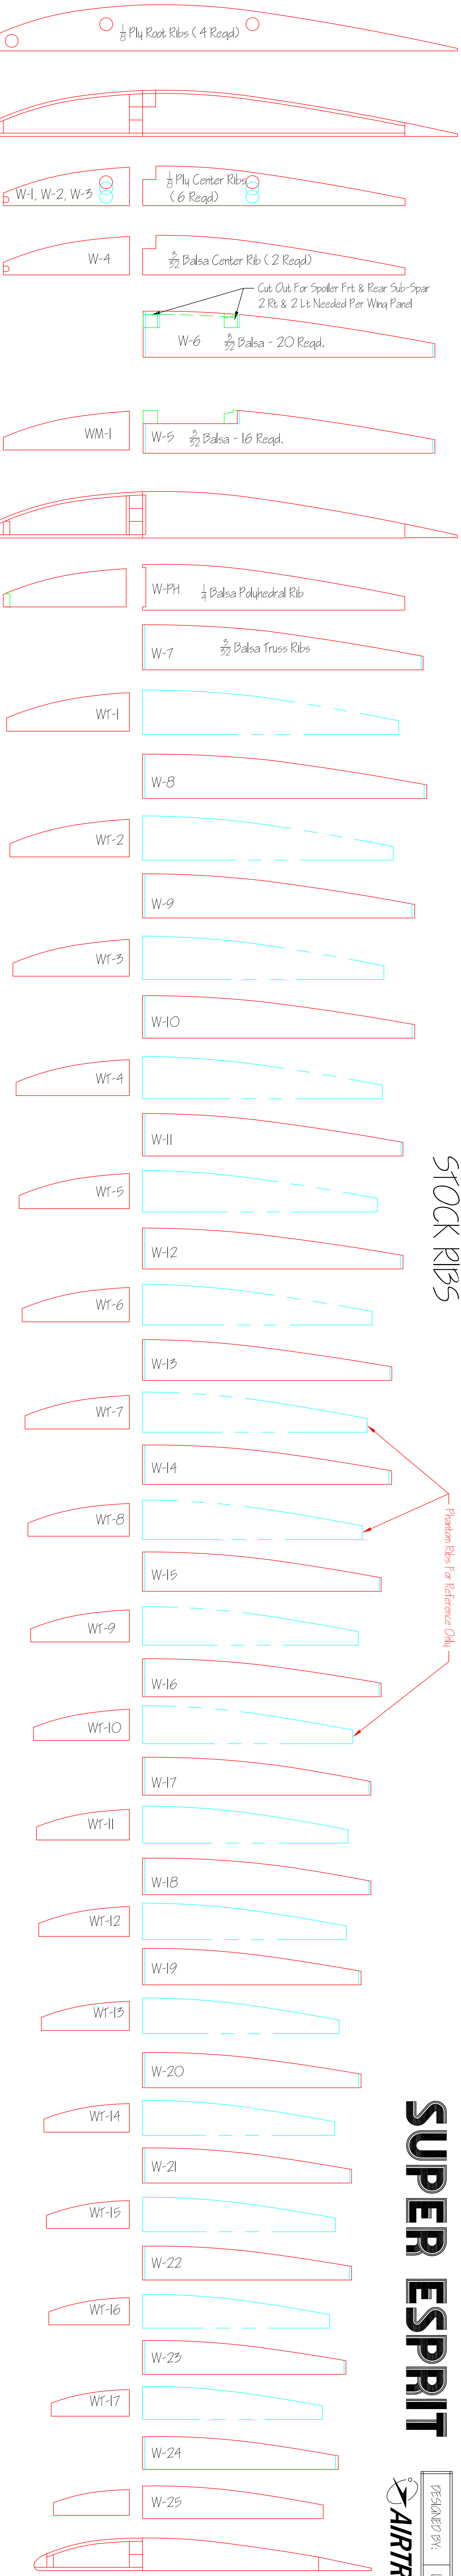

ALTERNATE 53014 RIBS

STOCK RIBS

SUPER ESPRIT

DESIGNED BY: LEE REYNOLDS
AIRTRONICS

Note: Spar Doubler, Dihedral Gousets, & Tip Spar Gousets Are All On Forward Face Of Spar BE SURE TO MAKE RIGHT & LEFT SPAR ASSEMBLIES

SECTION B-B CENTER SECTION DETAIL

Note: Spar Doubler, Dihedral Gouset, & Tip Spar Gousets Are All On Forward Face Of Spar BE SURE TO MAKE RIGHT & LEFT SPAR ASSEMBLIES

SUPER ESPRIT