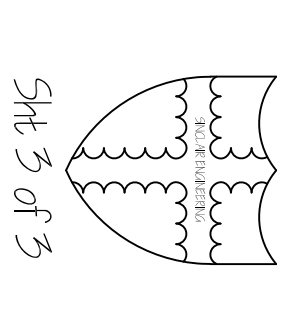

ALTERNATE 53014 RIBS

STOCK RIBS

SUPER ESPRIT

DESIGNED BY: LEE REYNOLDS
AIRTRONICS

Note: Spar Doubler, Dihedral Gousets, & Tip Spar Gousets Are All On Forward Face Of Spar BE SURE TO MAKE RIGHT & LEFT SPAR ASSEMBLIES

SECTION B-B CENTER SECTION DETAIL

Note: Spar Doubler, Dihedral Gouset, & Tip Spar Gousets Are All On Forward Face Of Spar BE SURE TO MAKE RIGHT & LEFT SPAR ASSEMBLIES

SUPER ESPRIT