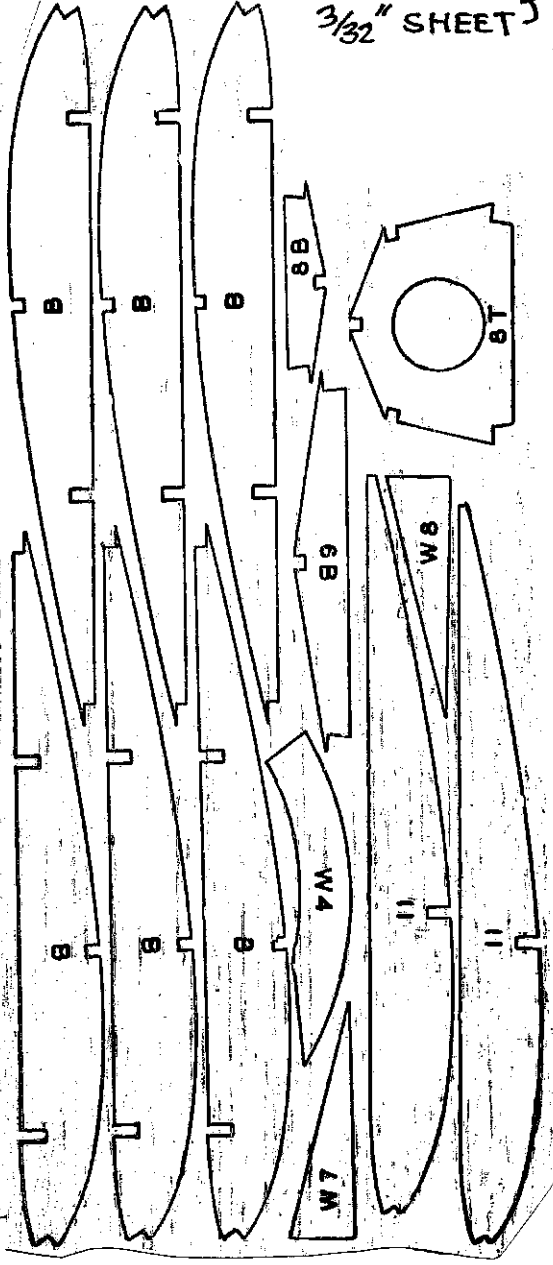

PIPER CUB CRUISER
 MODEL J5
 KIT NO. 3406

PIPER CUB
 3/32" Balsa

LANDING GEAR STRUTS
 KIT NO. 1406
 SHEET 3

3/32" SHEET

PIPER CUB CRUISER
 MODEL J5
 KIT No. 3406