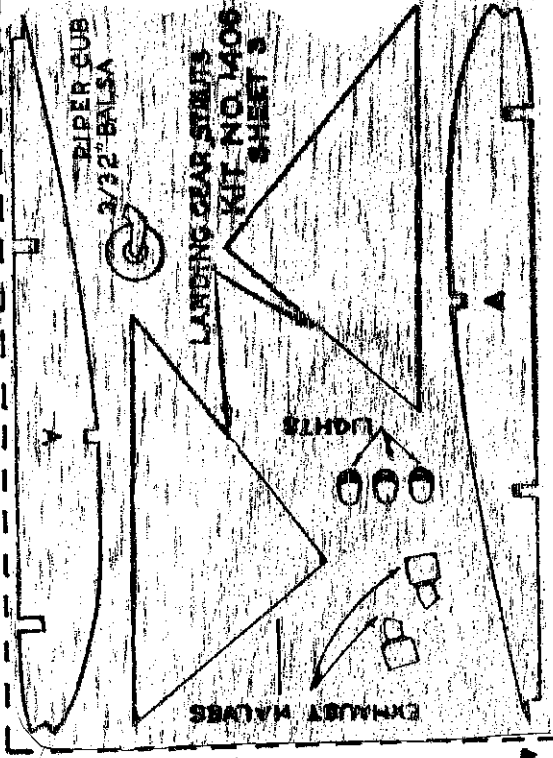

PIPER CUB CRUISER
 MODEL J5
 KIT NO. 3406

PIPER CUB
 3/32" Balsa

LANDING GEAR STRUTS
 KIT NO. 1406
 SHEET 3

3/32" SHEET

PIPER CUB CRUISER
 MODEL J5
 KIT No. 3406