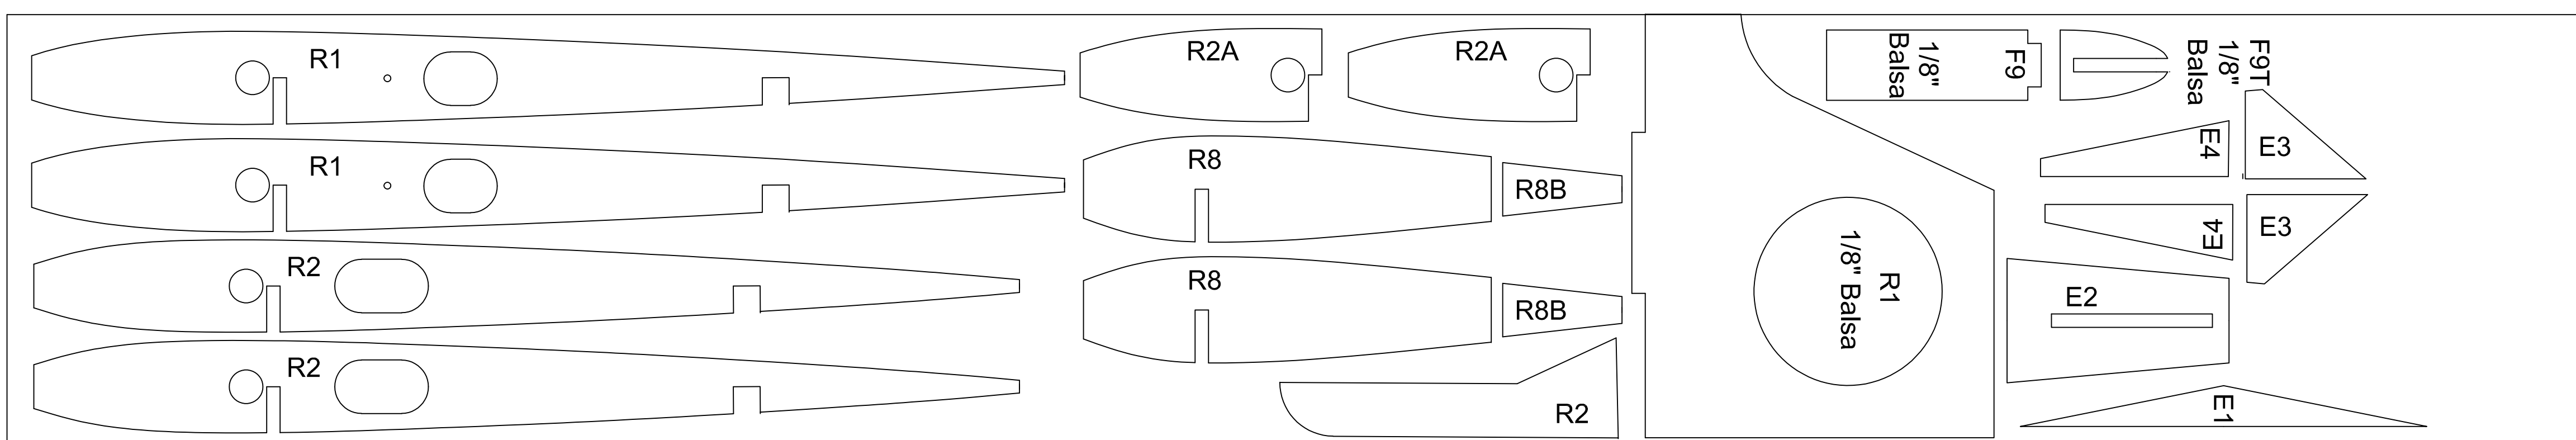

Sheet size 1/16" x 12" x 24" Birch Aircraft Plywood

Copyright 2018  
Free for Personal Use,  
Not for Commercial  
Sale or Use.

## Mini Funtana

Original Design by E-flite  
Drawn in CAD by Douglas W. Morris  
37" Wingspan 36" Length 19 oz. Weight  
329 sq.in. Wing Area  
Park 400-Size Motor (740Kv) 20-Amp ESC  
3S 1320 mAh LiPo Battery

Sheet size 1/8" x 4" x 24" Balsa

Sheet size 1/8" x 6" x 12" Birch Aircraft Plywood

Sheet size 1/16" x 4" x 36" Balsa

Sheet size 1/16" x 4" x 36" Balsa