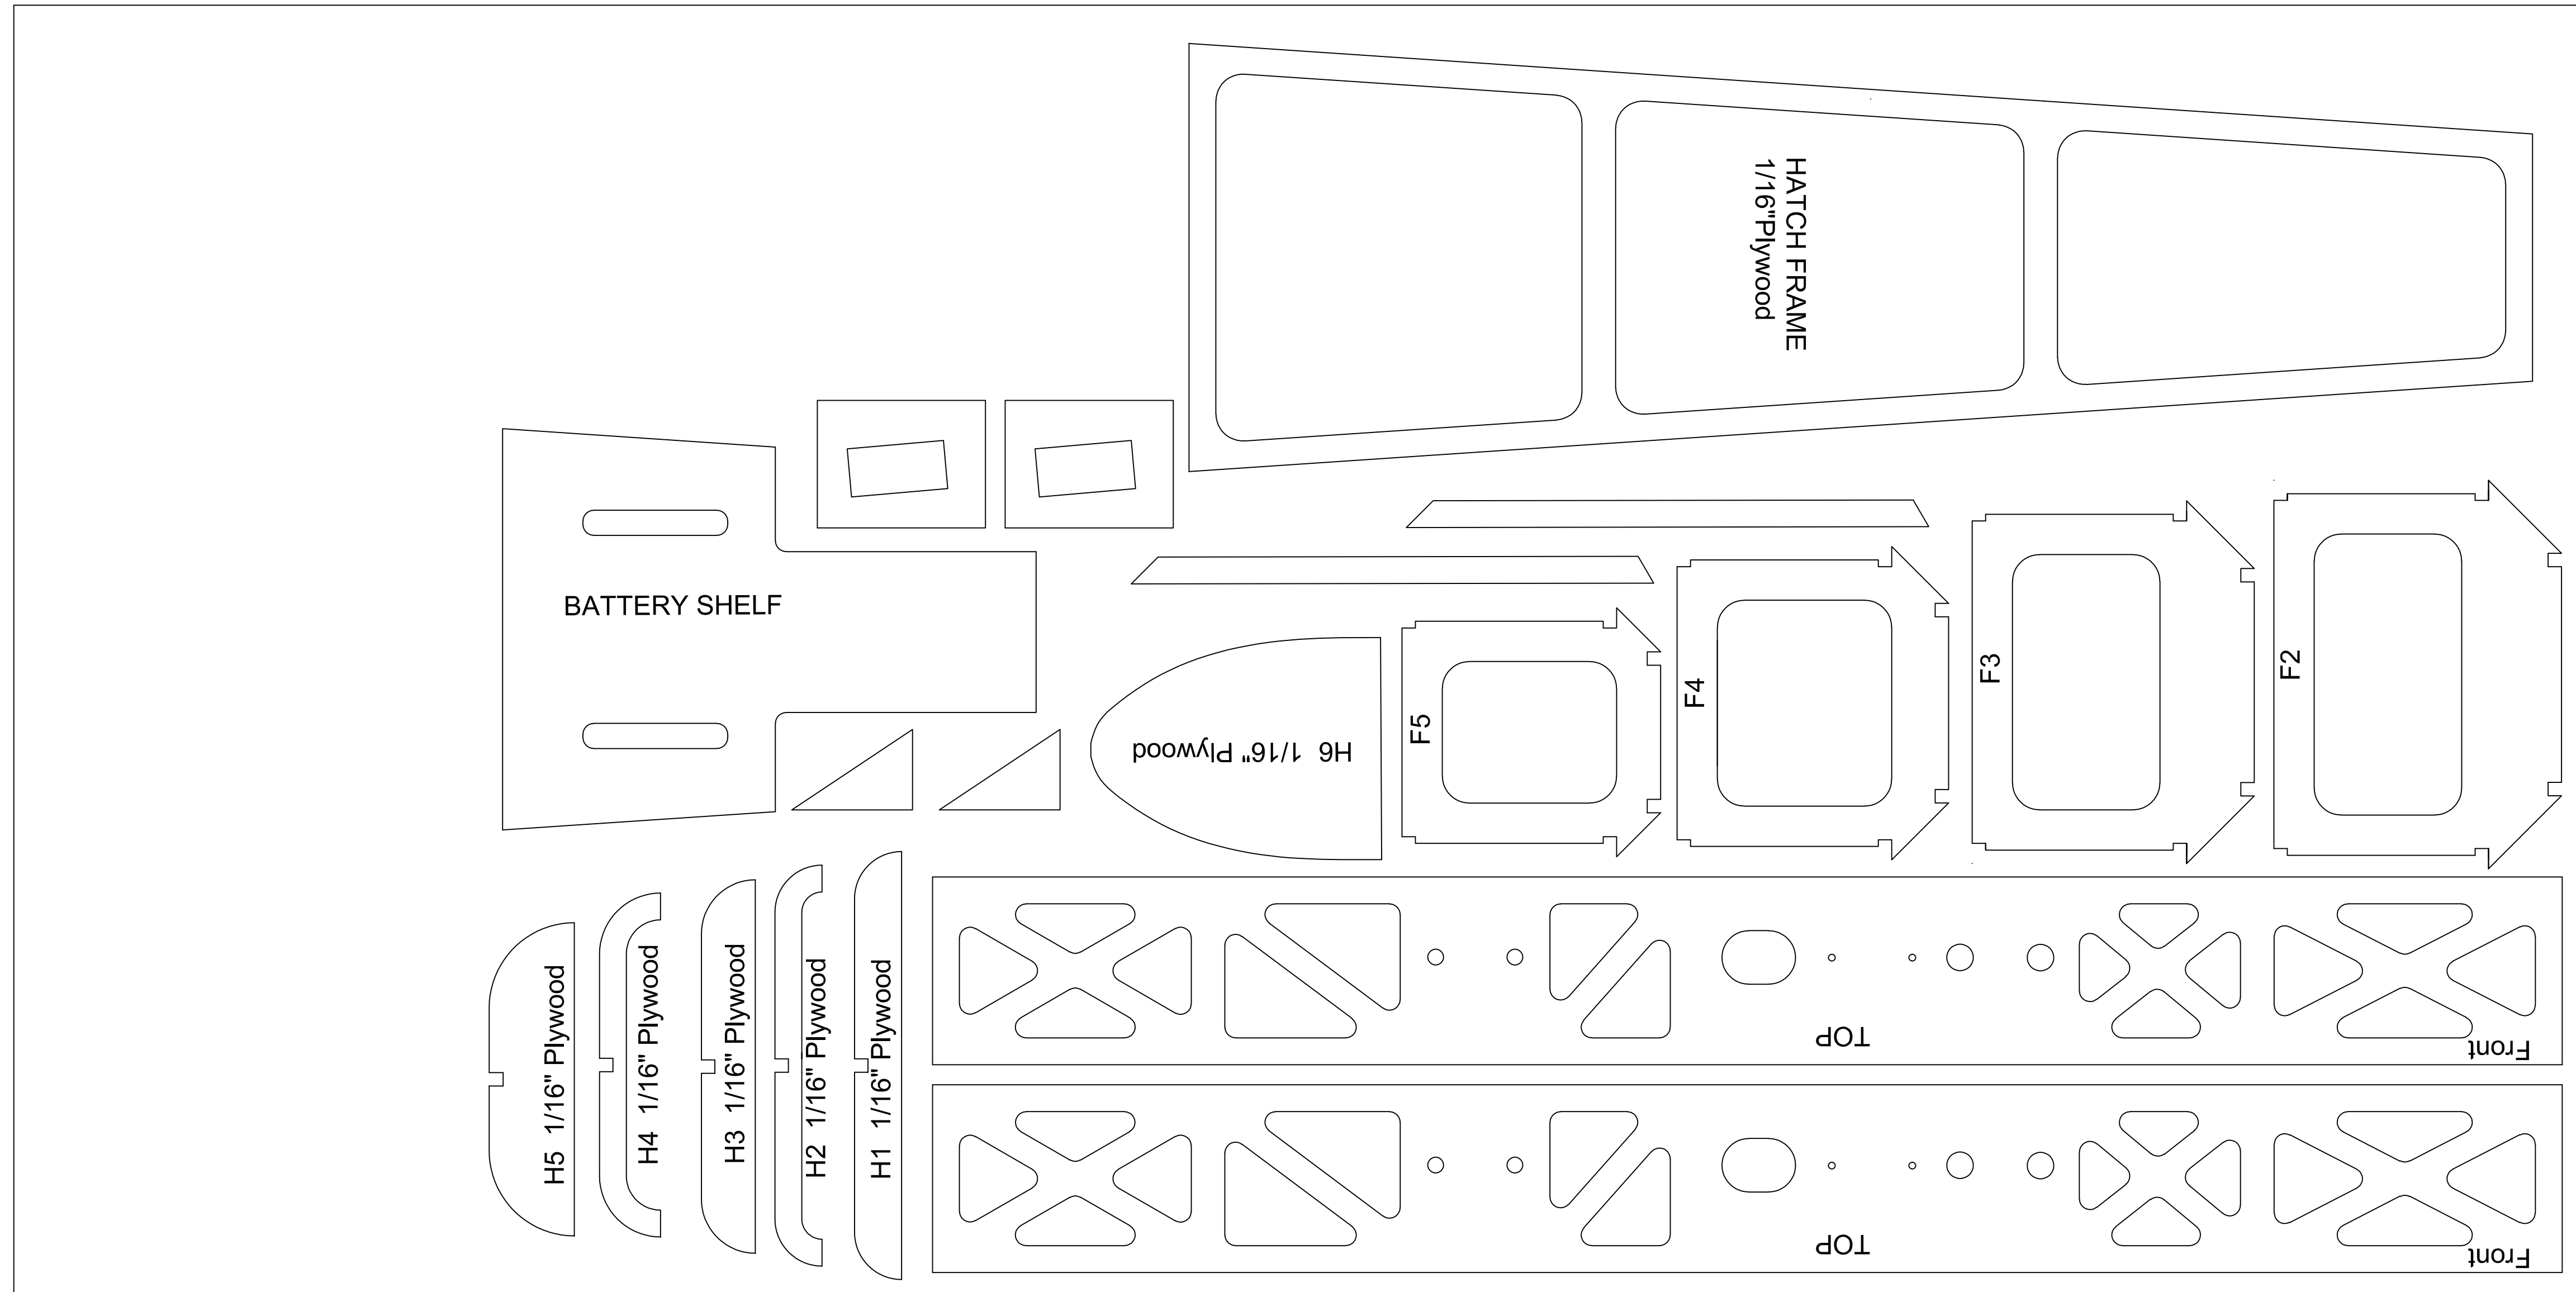

Sheet size 1/16" x 12" x 24" Birch Aircraft Plywood

Copyright 2018  
Free for Personal Use,  
Not for Commercial  
Sale or Use.

## Mini Funtana

Original Design by E-flite  
Drawn in CAD by Douglas W. Morris  
37" Wingspan 36" Length 19 oz. Weight  
329 sq.in. Wing Area  
Park 400-Size Motor (740Kv) 20-Amp ESC  
3S 1320 mAh LiPo Battery

Sheet size 1/8" x 4" x 24" Balsa

Sheet size 1/8" x 6" x 12" Birch Aircraft Plywood

Sheet size 1/16" x 4" x 36" Balsa

Sheet size 1/16" x 4" x 36" Balsa