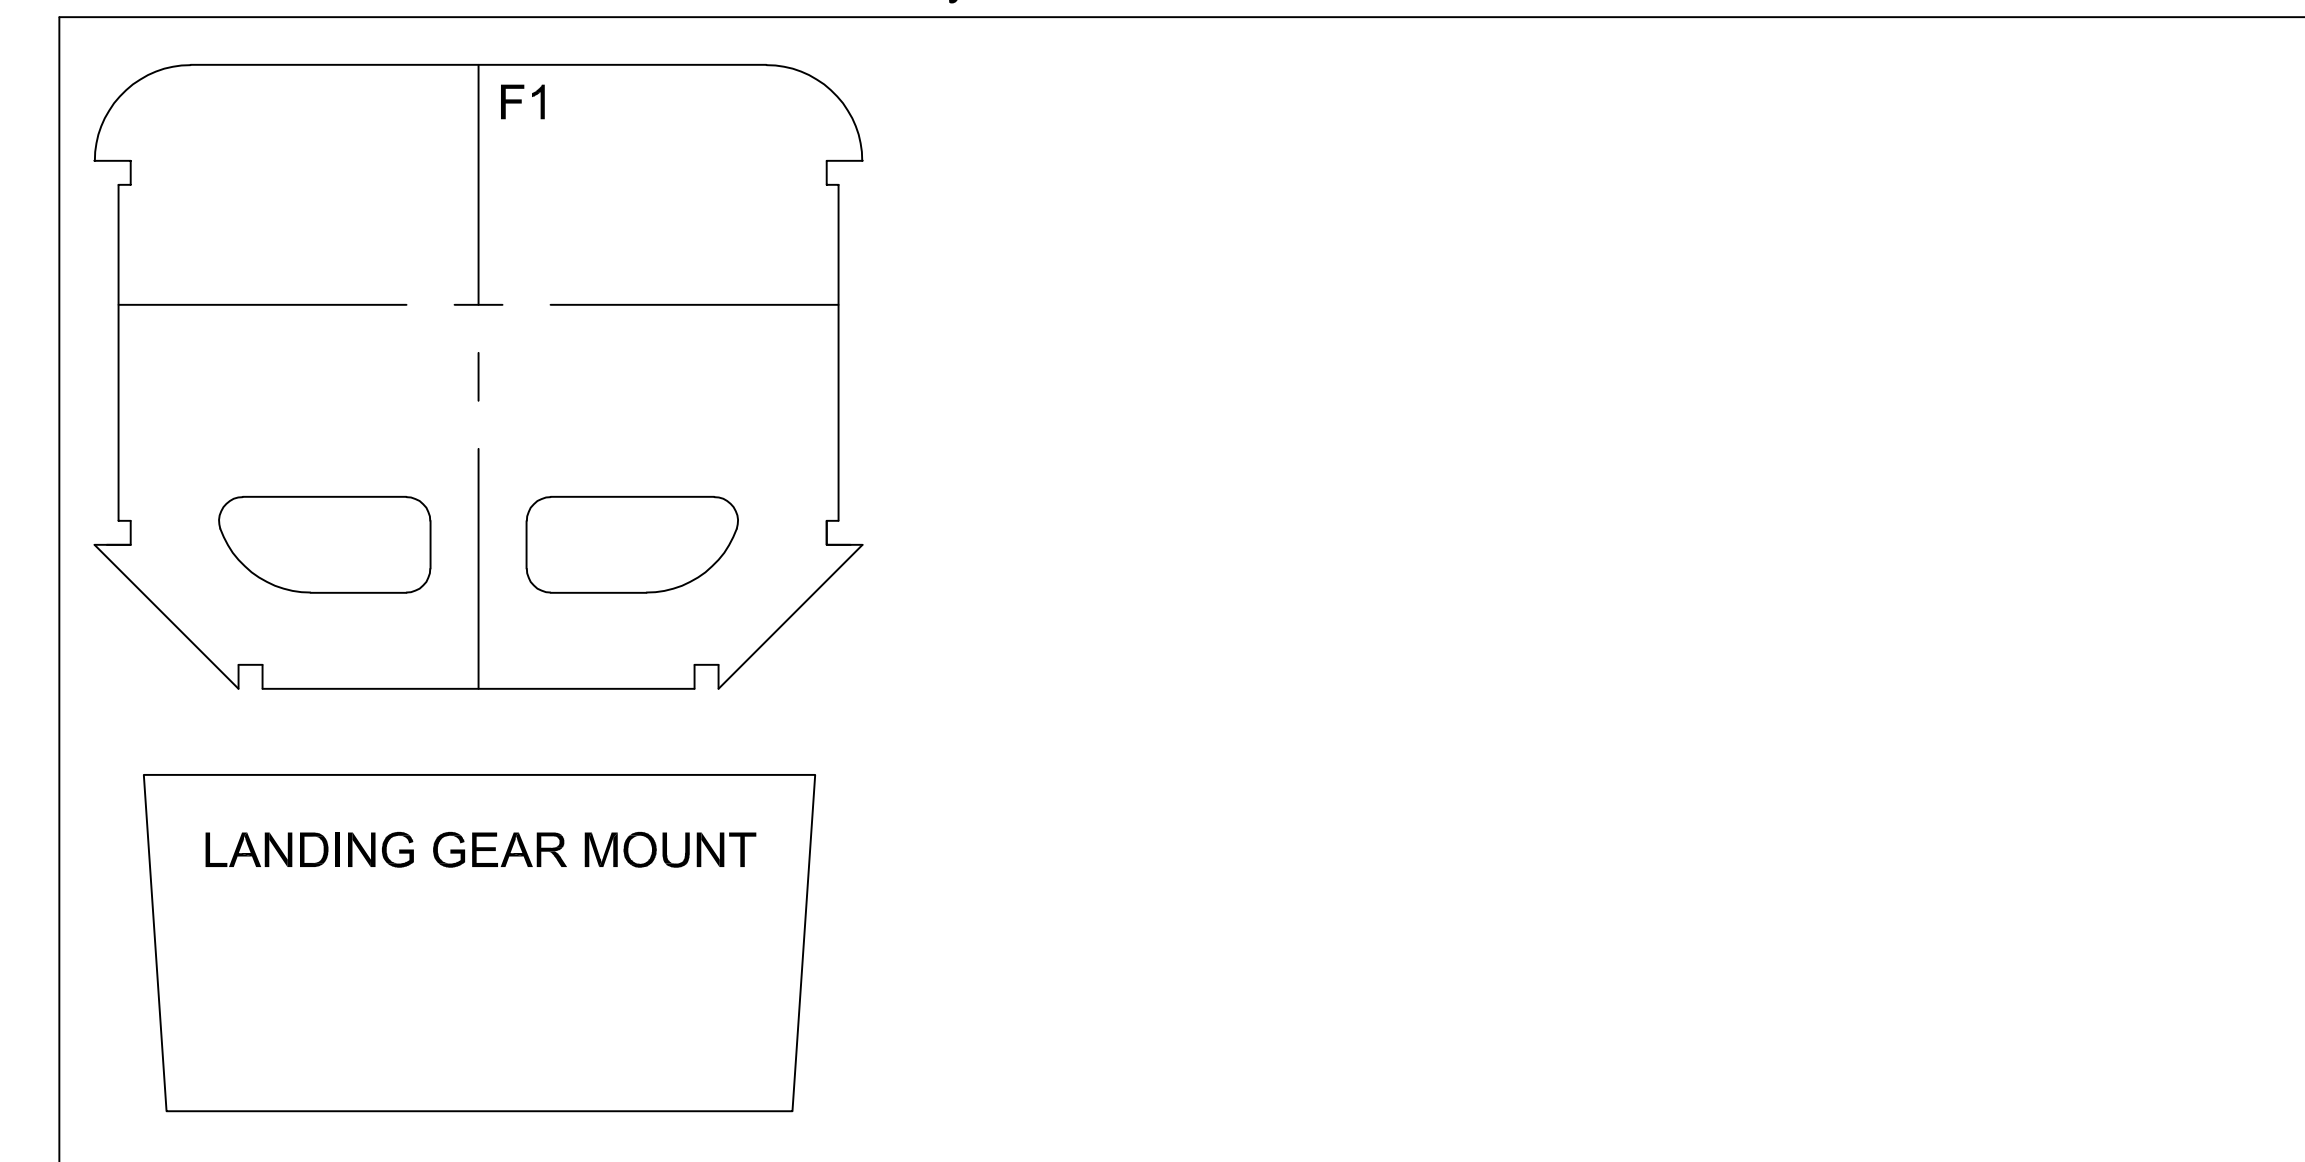

Sheet size 1/8" x 6" x 12" Birch Aircraft Plywood