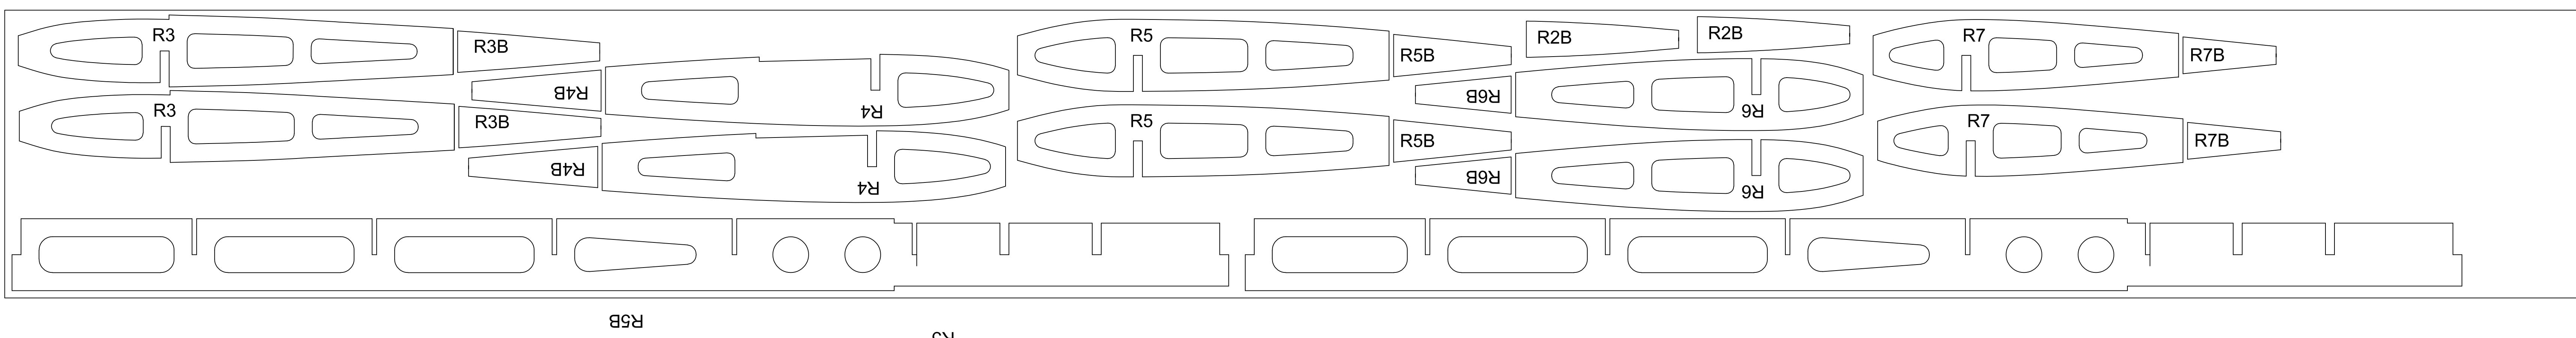

## Mini Funtana

Original Design by E-flite  
Drawn in CAD by Douglas W. Morris  
37" Wingspan 36" Length 19 oz. Weight  
329 sq.in. Wing Area  
Park 400-Size Motor (740Kv) 20-Amp ESC  
3S 1320 mAh LiPo Battery

Sheet size 1/8" x 4" x 24" Balsa

Sheet size 1/8" x 6" x 12" Birch Aircraft Plywood

Sheet size 1/16" x 4" x 36" Balsa

Sheet size 1/16" x 4" x 36" Balsa