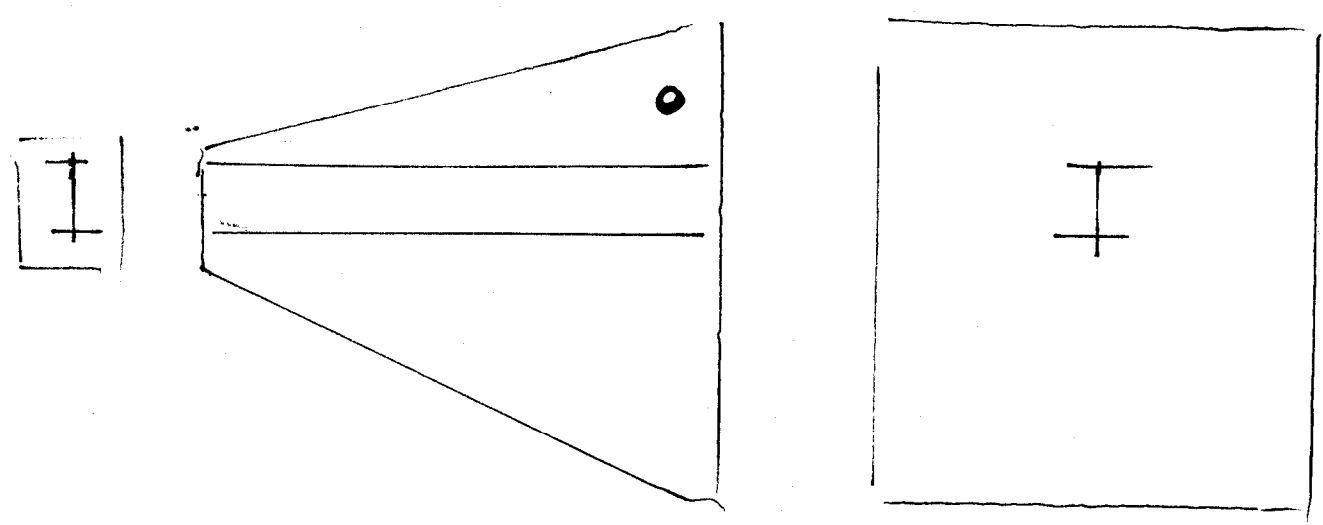

FUSE IS 2 1/4" WIDE "BOX"

TAIL CONE (Balsa)

TAIL IS CARBON TUBE 15 1/4" Long 1/4" φ