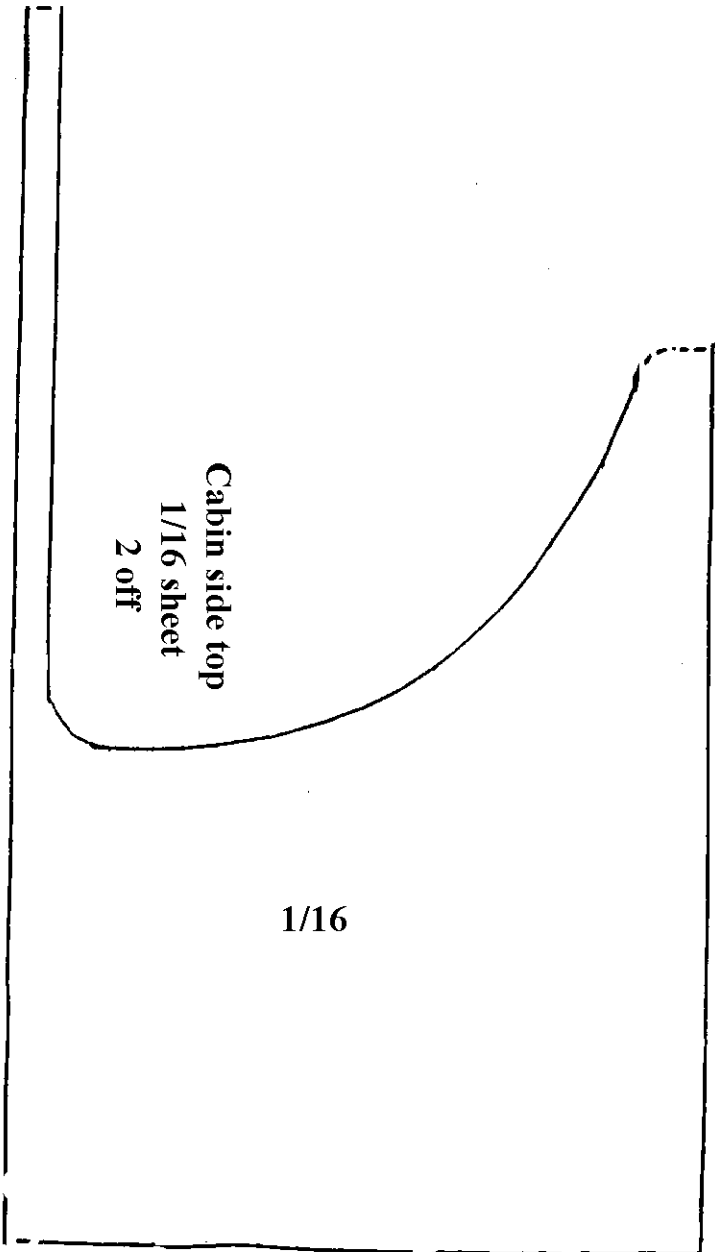

DEACON
3/16" x 4"

Cabin side top
1/16 sheet
2 off

1/16

cabin side bottom
1/16 2 0ff

front spar gusset

rear spar gusset