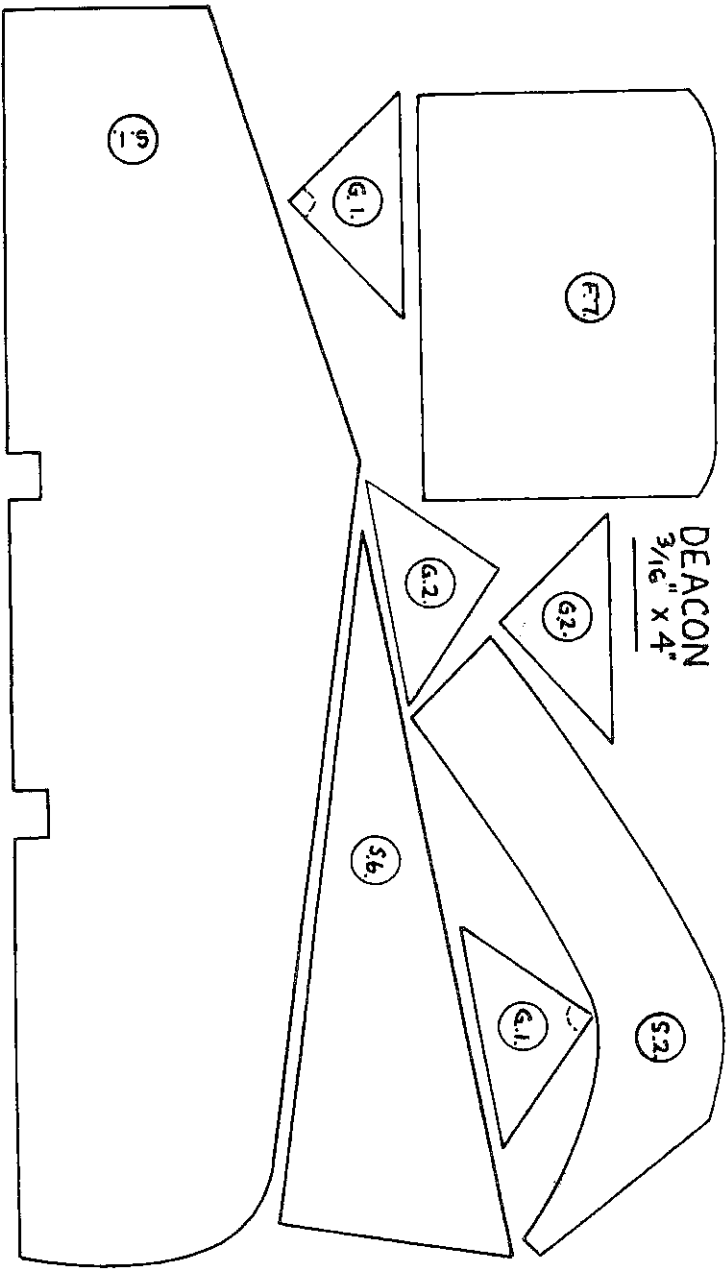

DEACON
3/16" x 4"

Cabin side top
1/16 sheet
2 off

1/16

cabin side bottom
1/16 2 0ff

front spar gusset

rear spar gusset