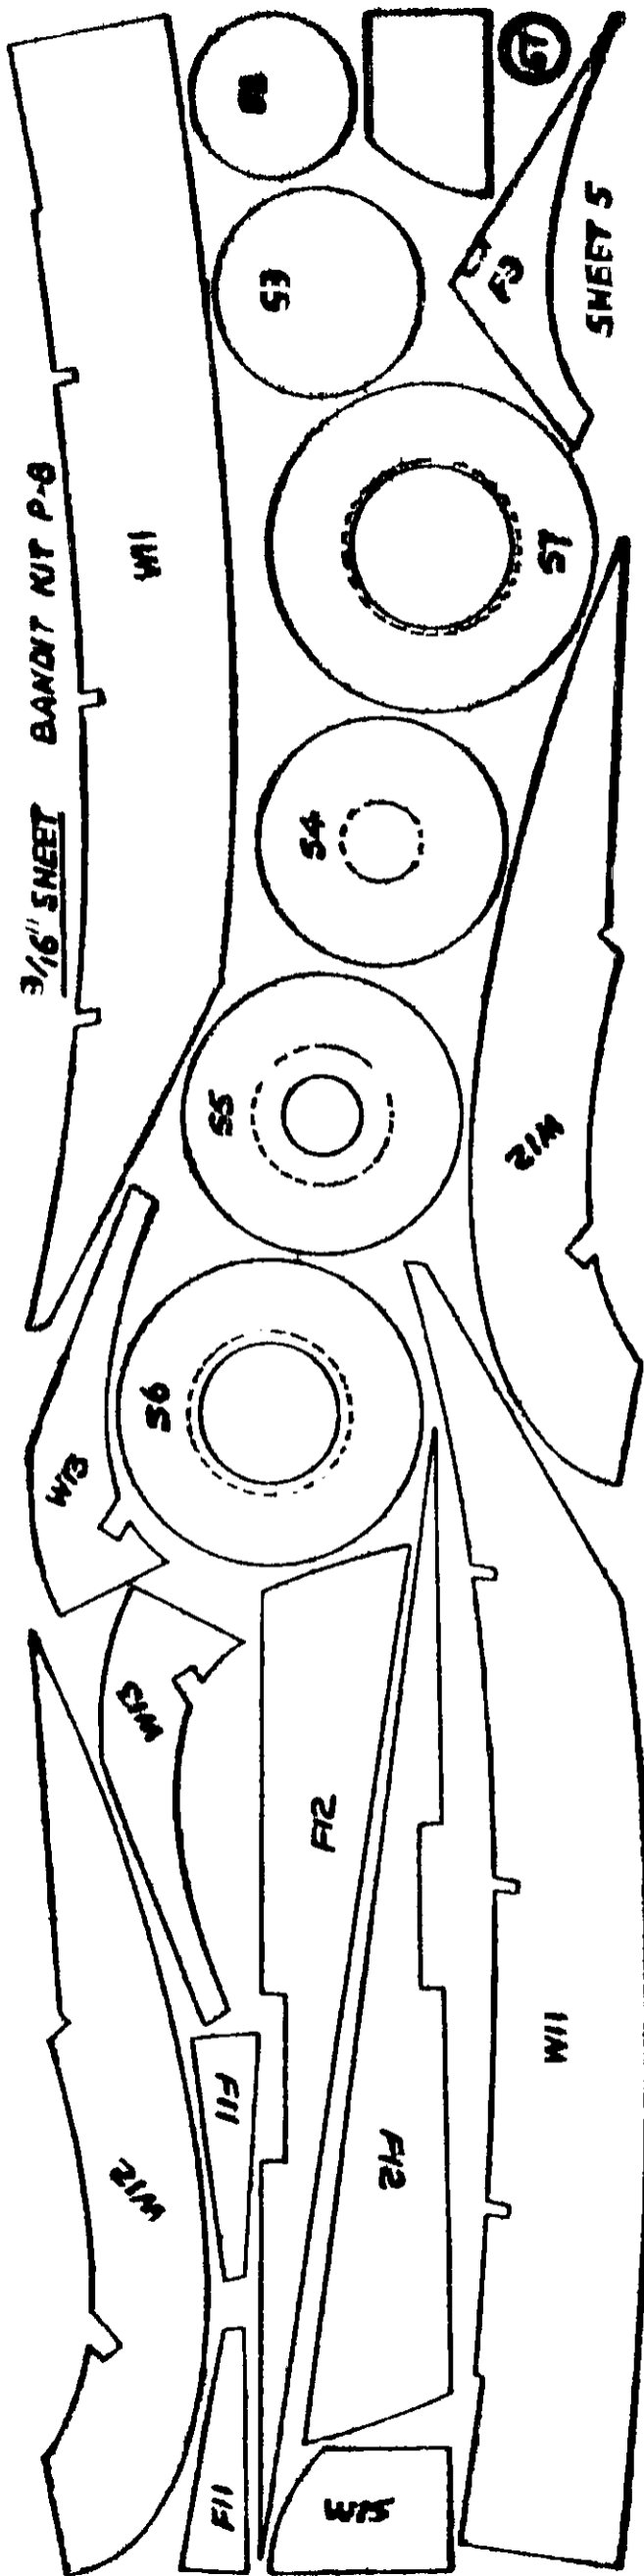

1/16" SHEET

DIMERAL ANGLES

SHEET 1

DASHED DASH

TIMER CUT OUT

P14

BANDIT KIT P 8

59

SHEET 3

04

11

11

1M

02

08

CUT OUT PARTS WITH
A RAZOR BLADE

TS (LOWER)

1/8" SHEET

BANDIT KIT P-8

SHEET 4

36

SHEET 6

D1

BANDIT KIT P-8

3/16" SHEET

CHOKE
CUT
OUT

F8

F8

F7

F16

F7

F16